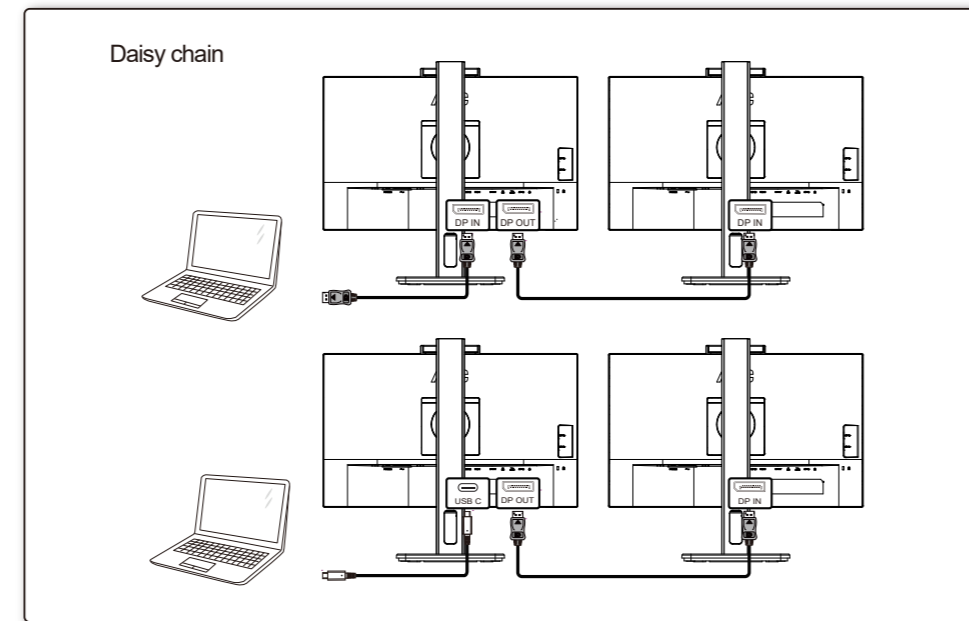

*Different according to countries/regions
 Display design may differ from that illustrated

1

2

3

4

General Specification

Panel	Model Name	24P3CW		
	Driving System	TFT Color LCD		
	Viewable Image Size	60.47cm diagonal(23.8" Wide Screen)		
	Pixel Pitch	0.2745mm(H) x 0.2745mm(V)		
Others	Horizontal Scan Range	30k-85kHz		
	Horizontal Scan Size(Maximum)	527.04mm		
	Vertical Scan Range	48-75Hz		
	Vertical Scan Size(Maximum)	296.46mm		
	Max Resolution	1920x1080@75Hz		
	Plug & Play	VESA DDC2B/CI		
	Power Source	100-240V~, 50/60Hz, 1.5A		
	Power Consumption	Typical (default brightness and contrast)	24W	
		Max. (brightness =100, contrast =100)	≤ 139W	
	USB C	Standby Mode	≤ 0.5W	
Dimensions(with stand)		540x(384.4-520.2)x200.1mm(WxHxD)		
Net Weight		5.41kg		
Physical Characteristics	USB-C	Double-sided Connectable Plug		
	Ultra-highSpeed	Data And Video Transmission		
	DP	Built-in DP Alt Mode		
	Power Supply	USB PD Version 3.0		
Environmental	Maximum Power Supply	Up to 65W (5V/3A, 7V/3A, 9V/3A, 10V/3A, 12V/3A, 15V/3A, 20V/3.25A)		
	Connector Type	HDMI/DP IN/USBC/DP OUT/RJ45 -input/ USB3.2 Gen1x4(includes 1 fast charger)/Earphone		
	RJ45	Ethernet LAN (10M/100M/1000M)		
	Signal Cable Type	Detachable		
Environmental	Temperature	Operating	0°C~ 40°C	
		Non-Operating	-25°C~55°C	
	Humidity	Operating	10%~85% (non-condensing)	
		Non-Operating	5%~93% (non-condensing)	
Altitude	Operating	0~5000m (0~16404ft)		
	Non-Operating	0~12192m (0~40000ft)		