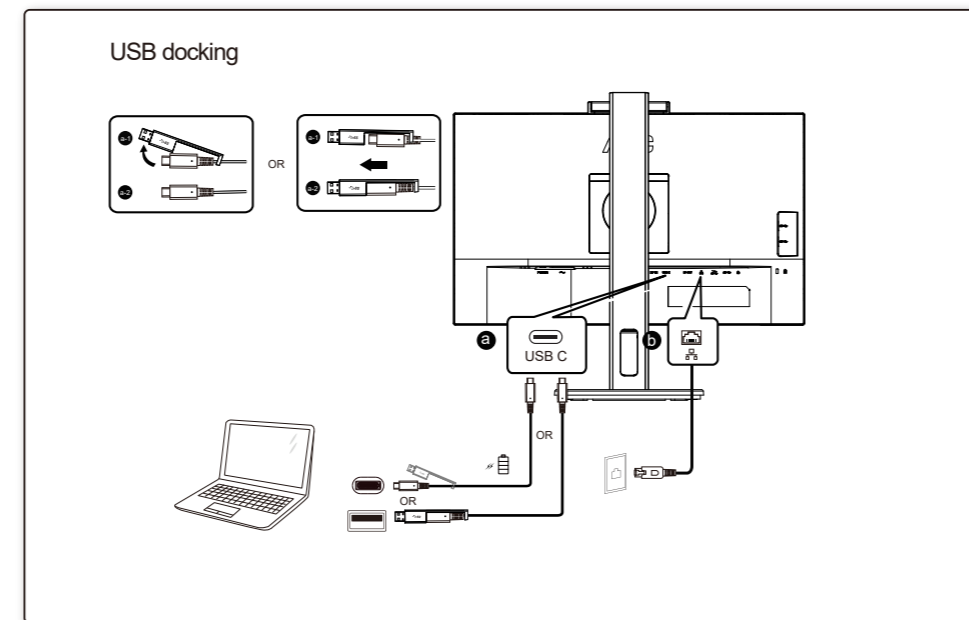

South Africa
https://za.aoc.com/user_manual

Brasil
<https://aoc.portaltv.com.br/>

India
https://www.aocindia.com/download_manuals.php

US/Canada
<https://us.aoc.com/en-US/downloads>

AOC

Quick Start

24P3CW

www.aoc.com
 ©2022 AOC. All Rights Reserved

*Different according to countries/regions
 Display design may differ from that illustrated

1

2

3

4

General Specification

Panel	Model Name	24P3CW		
	Driving System	TFT Color LCD		
	Viewable Image Size	60.47cm diagonal(23.8" Wide Screen)		
	Pixel Pitch	0.2745mm(H) x 0.2745mm(V)		
Others	Horizontal Scan Range	30k-85kHz		
	Horizontal Scan Size(Maximum)	527.04mm		
	Vertical Scan Range	48-75Hz		
	Vertical Scan Size(Maximum)	296.46mm		
	Max Resolution	1920x1080@75Hz		
	Plug & Play	VESA DDC2B/CI		
	Power Source	100-240V~, 50/60Hz, 1.5A		
	Power Consumption	Typical (default brightness and contrast)	24W	
		Max. (brightness =100, contrast =100)	≤ 139W	
	USB C	Standby Mode	≤ 0.5W	
Dimensions(with stand)		540x(384.4-520.2)x200.1mm(WxHxD)		
Net Weight		5.41kg		
Physical Characteristics	USB-C	Double-sided Connectable Plug		
	Ultra-highSpeed	Data And Video Transmission		
	DP	Built-in DP Alt Mode		
	Power Supply	USB PD Version 3.0		
Environmental	Maximum Power Supply	Up to 65W (5V/3A, 7V/3A, 9V/3A, 10V/3A, 12V/3A, 15V/3A, 20V/3.25A)		
	Connector Type	HDMI/DP IN/USBC/DP OUT/RJ45 -input/ USB3.2 Gen1x4(includes 1 fast charger)/Earphone		
	RJ45	Ethernet LAN (10M/100M/1000M)		
	Signal Cable Type	Detachable		
Environmental	Temperature	Operating	0°C~ 40°C	
		Non-Operating	-25°C~55°C	
	Humidity	Operating	10%~85% (non-condensing)	
		Non-Operating	5%~93% (non-condensing)	
Altitude	Operating	0~5000m (0~16404ft)		
	Non-Operating	0~12192m (0~40000ft)		