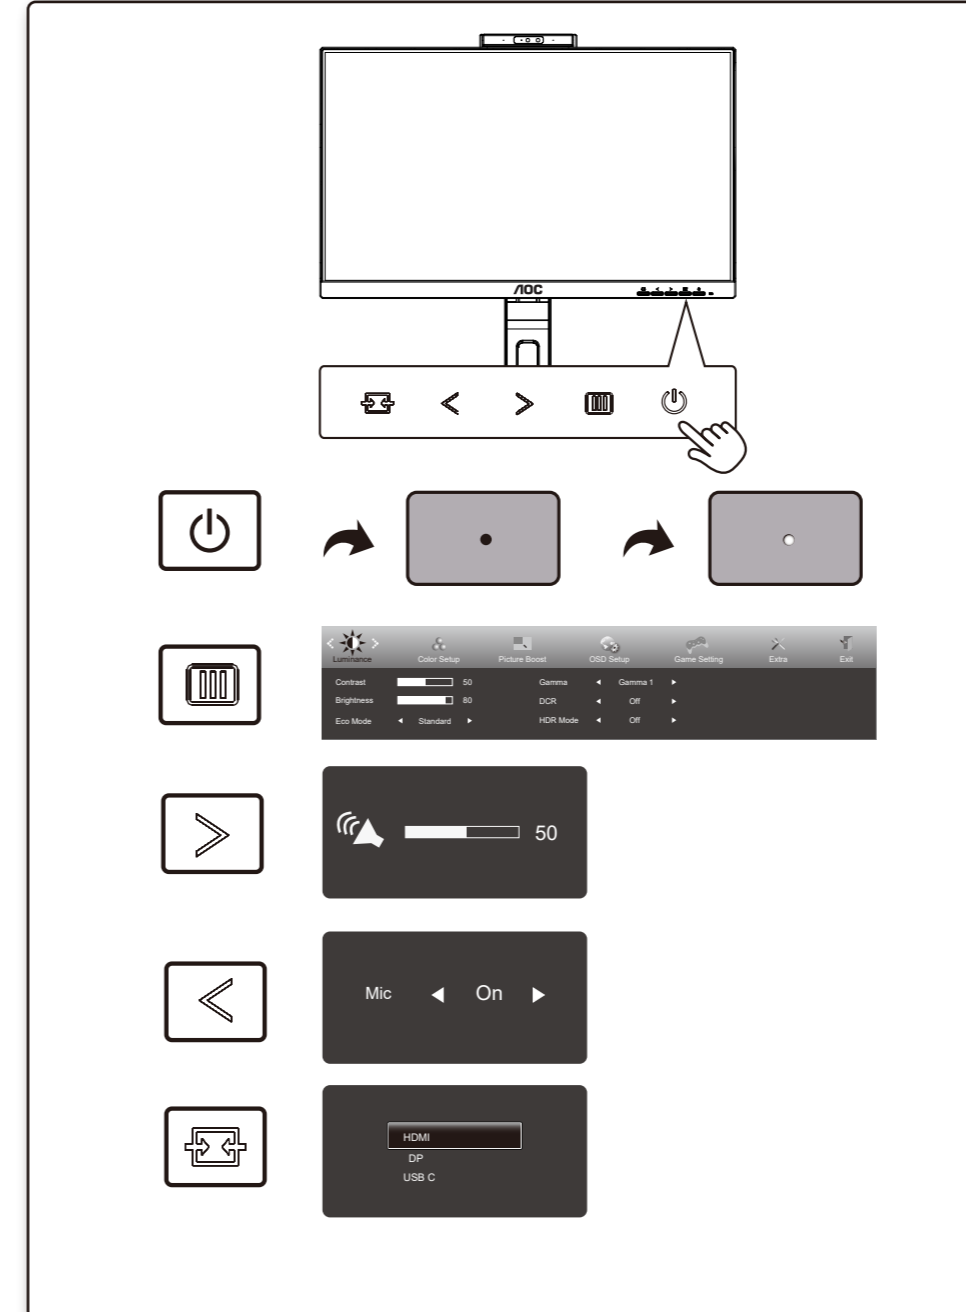

*Different according to countries/regions
 Display design may differ from that illustrated

1

2

3

4

General Specification

Panel	Model Name	24P3CW		
	Driving System	TFT Color LCD		
	Viewable Image Size	60.47cm diagonal(23.8" Wide Screen)		
	Pixel Pitch	0.2745mm(H) x 0.2745mm(V)		
Others	Horizontal Scan Range	30k-85kHz		
	Horizontal Scan Size(Maximum)	527.04mm		
	Vertical Scan Range	48-75Hz		
	Vertical Scan Size(Maximum)	296.46mm		
	Max Resolution	1920x1080@75Hz		
	Plug & Play	VESA DDC2B/CI		
	Power Source	100-240V~, 50/60Hz, 1.5A		
	Power Consumption	Typical (default brightness and contrast)	24W	
		Max. (brightness =100, contrast =100)	≤ 139W	
	USB C	Standby Mode	≤ 0.5W	
Dimensions(with stand)		540x(384.4-520.2)x200.1mm(WxHxD)		
Net Weight		5.41kg		
Physical Characteristics	USB-C	Double-sided Connectable Plug		
	Ultra-highSpeed	Data And Video Transmission		
	DP	Built-in DP Alt Mode		
	Power Supply	USB PD Version 3.0		
Environmental	Maximum Power Supply	Up to 65W (5V/3A, 7V/3A, 9V/3A, 10V/3A, 12V/3A, 15V/3A, 20V/3.25A)		
	Connector Type	HDMI/DP IN/USBC/DP OUT/RJ45 -input/ USB3.2 Gen1x4(includes 1 fast charger)/Earphone		
	RJ45	Ethernet LAN (10M/100M/1000M)		
	Signal Cable Type	Detachable		
Environmental	Temperature	Operating	0°C~ 40°C	
		Non-Operating	-25°C~55°C	
	Humidity	Operating	10%~85% (non-condensing)	
		Non-Operating	5%~93% (non-condensing)	
Altitude	Operating	0~5000m (0~16404ft)		
	Non-Operating	0~12192m (0~40000ft)		