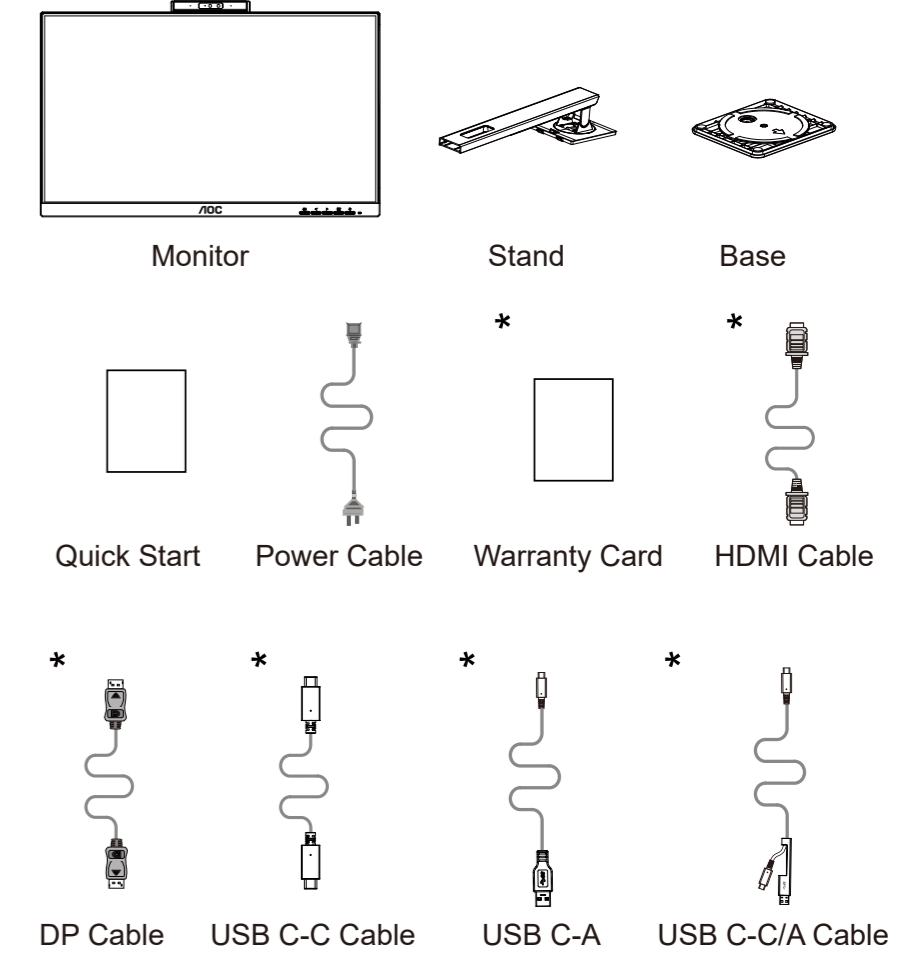

South Africa
https://za.aoc.com/user_manual

Brasil
<https://aoc.portaltv.com.br/>

India
https://www.aocindia.com/download_manuals.php

US/Canada
<https://us.aoc.com/en-US/downloads>

AOC

Quick Start

24P3CW

www.aoc.com
 ©2022 AOC. All Rights Reserved

*Different according to countries/regions
 Display design may differ from that illustrated

1

2

3

4

General Specification

Panel	Model Name	24P3CW		
	Driving System	TFT Color LCD		
	Viewable Image Size	60.47cm diagonal(23.8" Wide Screen)		
	Pixel Pitch	0.2745mm(H) x 0.2745mm(V)		
Others	Horizontal Scan Range	30k-85kHz		
	Horizontal Scan Size(Maximum)	527.04mm		
	Vertical Scan Range	48-75Hz		
	Vertical Scan Size(Maximum)	296.46mm		
	Max Resolution	1920x1080@75Hz		
	Plug & Play	VESA DDC2B/CI		
	Power Source	100-240V~, 50/60Hz, 1.5A		
	Power Consumption	Typical (default brightness and contrast)	24W	
		Max. (brightness =100, contrast =100)	≤ 139W	
	USB C	Standby Mode	≤ 0.5W	
Dimensions(with stand)		540x(384.4-520.2)x200.1mm(WxHxD)		
Net Weight		5.41kg		
Physical Characteristics	USB-C	Double-sided Connectable Plug		
	Ultra-highSpeed	Data And Video Transmission		
	DP	Built-in DP Alt Mode		
	Power Supply	USB PD Version 3.0		
Environmental	Maximum Power Supply	Up to 65W (5V/3A, 7V/3A, 9V/3A, 10V/3A, 12V/3A, 15V/3A, 20V/3.25A)		
	Connector Type	HDMI/DP IN/USBC/DP OUT/RJ45 -input/ USB3.2 Gen1x4(includes 1 fast charger)/Earphone		
	RJ45	Ethernet LAN (10M/100M/1000M)		
	Signal Cable Type	Detachable		
Environmental	Temperature	Operating	0°C~ 40°C	
		Non-Operating	-25°C~55°C	
	Humidity	Operating	10%~85% (non-condensing)	
		Non-Operating	5%~93% (non-condensing)	
Altitude	Operating	0~5000m (0~16404ft)		
	Non-Operating	0~12192m (0~40000ft)		