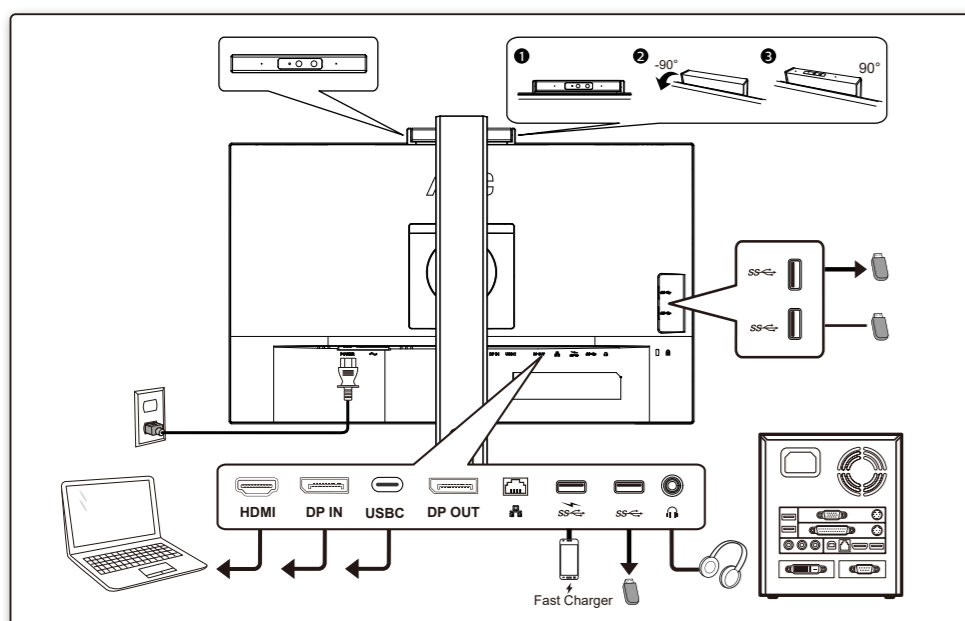

*Different according to countries/regions
 Display design may differ from that illustrated

1

2

3

4

General Specification

Panel	Model Name	24P3CW		
	Driving System	TFT Color LCD		
	Viewable Image Size	60.47cm diagonal(23.8" Wide Screen)		
	Pixel Pitch	0.2745mm(H) x 0.2745mm(V)		
Others	Horizontal Scan Range	30k-85kHz		
	Horizontal Scan Size(Maximum)	527.04mm		
	Vertical Scan Range	48-75Hz		
	Vertical Scan Size(Maximum)	296.46mm		
	Max Resolution	1920x1080@75Hz		
	Plug & Play	VESA DDC2B/CI		
	Power Source	100-240V~, 50/60Hz, 1.5A		
	Power Consumption	Typical (default brightness and contrast)	24W	
		Max. (brightness =100, contrast =100)	≤ 139W	
	USB C	Standby Mode	≤ 0.5W	
Dimensions(with stand)		540x(384.4-520.2)x200.1mm(WxHxD)		
Net Weight		5.41kg		
Physical Characteristics	USB-C	Double-sided Connectable Plug		
	Ultra-highSpeed	Data And Video Transmission		
	DP	Built-in DP Alt Mode		
	Power Supply	USB PD Version 3.0		
Environmental	Maximum Power Supply	Up to 65W (5V/3A, 7V/3A, 9V/3A, 10V/3A, 12V/3A, 15V/3A, 20V/3.25A)		
	Connector Type	HDMI/DP IN/USBC/DP OUT/RJ45 -input/ USB3.2 Gen1x4(includes 1 fast charger)/Earphone		
	RJ45	Ethernet LAN (10M/100M/1000M)		
	Signal Cable Type	Detachable		
Environmental	Temperature	Operating	0°C~ 40°C	
		Non-Operating	-25°C~55°C	
	Humidity	Operating	10%~85% (non-condensing)	
		Non-Operating	5%~93% (non-condensing)	
Altitude	Operating	0~5000m (0~16404ft)		
	Non-Operating	0~12192m (0~40000ft)		