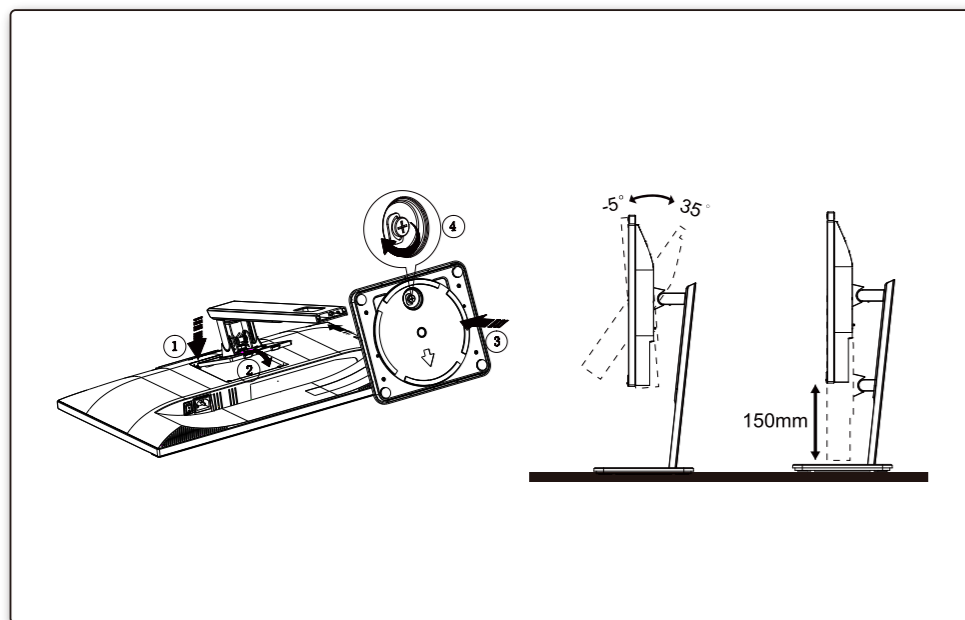

*Different according to countries/regions
 Display design may differ from that illustrated

1

2

3

4

General Specification

Panel	Model Name	24P3CW		
	Driving System	TFT Color LCD		
	Viewable Image Size	60.47cm diagonal(23.8" Wide Screen)		
	Pixel Pitch	0.2745mm(H) x 0.2745mm(V)		
Others	Horizontal Scan Range	30k-85kHz		
	Horizontal Scan Size(Maximum)	527.04mm		
	Vertical Scan Range	48-75Hz		
	Vertical Scan Size(Maximum)	296.46mm		
	Max Resolution	1920x1080@75Hz		
	Plug & Play	VESA DDC2B/CI		
	Power Source	100-240V~, 50/60Hz, 1.5A		
	Power Consumption	Typical (default brightness and contrast)	24W	
		Max. (brightness =100, contrast =100)	≤ 139W	
	USB C	Standby Mode	≤ 0.5W	
Dimensions(with stand)		540x(384.4-520.2)x200.1mm(WxHxD)		
Net Weight		5.41kg		
Physical Characteristics	USB-C	Double-sided Connectable Plug		
	Ultra-highSpeed	Data And Video Transmission		
	DP	Built-in DP Alt Mode		
	Power Supply	USB PD Version 3.0		
Environmental	Maximum Power Supply	Up to 65W (5V/3A, 7V/3A, 9V/3A, 10V/3A, 12V/3A, 15V/3A, 20V/3.25A)		
	Connector Type	HDMI/DP IN/USBC/DP OUT/RJ45 -input/ USB3.2 Gen1x4(includes 1 fast charger)/Earphone		
	RJ45	Ethernet LAN (10M/100M/1000M)		
	Signal Cable Type	Detachable		
Environmental	Temperature	Operating	0°C~ 40°C	
		Non-Operating	-25°C~55°C	
	Humidity	Operating	10%~85% (non-condensing)	
		Non-Operating	5%~93% (non-condensing)	
Altitude	Operating	0~5000m (0~16404ft)		
	Non-Operating	0~12192m (0~40000ft)		