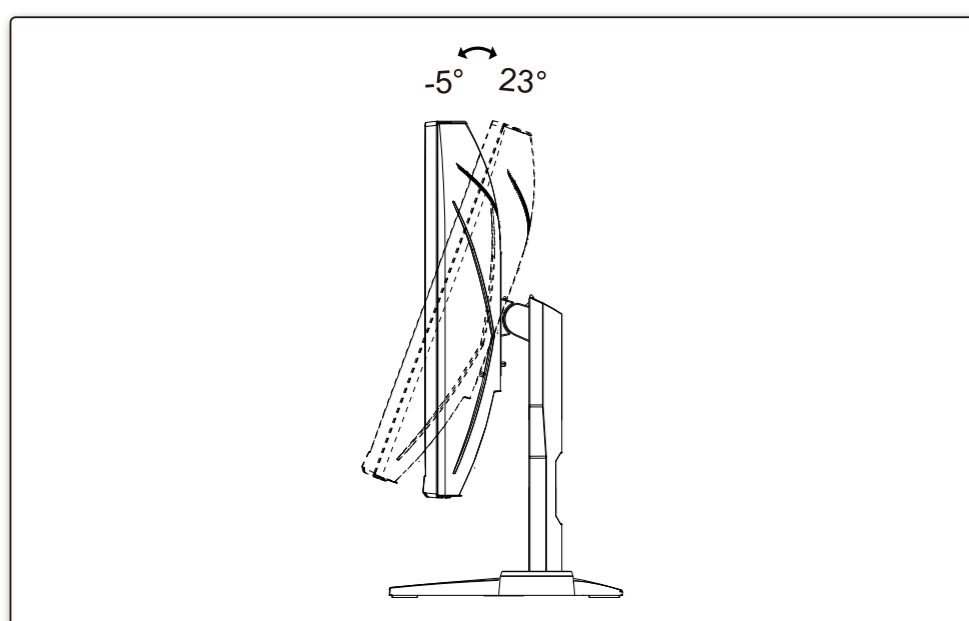

xxxxxxxxxxxx

AOC
GAMING

Quick Start
CQ27G2SE/BK

www.aoc.com
©2023 AOC.All Rights Reserved

HDMI
HIGH-DEFINITION MULTIMEDIA INTERFACE

*Different according to countries/regions
Display design may differ from that illustrated

1

2

3

4

General Specification

Panel	Model name	CQ27G2SE/BK	
	Driving system	TFT Color LCD	
	Viewable Image Size	68.5cm diagonal (27" Wide Screen)	
	Pixel pitch	0.2331mm(H) x 0.2331mm(V)	
Others	Horizontal scan range	30k-230kHz (HDMI) 30k-250kHz (DP)	
	Horizontal scan Size(Maximum)	596.736mm	
	Vertical scan range	48-144Hz (HDMI) 48-165Hz (DP)	
	Vertical Scan Size(Maximum)	335.664mm	
	Max resolution	2560x1440@144Hz (HDMI) 2560x1440@165Hz (DP)	
	Plug & Play	VESA DDC2B/CI	
	Power Source	100-240V~, 50/60Hz, 1.5A	
	Power Consumption	Typical(default brightness and contrast)	32W
		Max. (brightness =100, contrast =100)	≤ 55W
		Standby mode	≤ 0.5W
	Dimensions(with stand)	612.4x464.6x227.4 mm (WxHxD)	
	Net Weight	4.94kg	
Physical Characteristics	Connector Type	HDMIx2/DP/Earphone out	
	Signal Cable Type	Detachable	
Environmental	Temperature	Operating	0°C~ 40°C
		Non-Operating	-25°C~ 55°C
	Humidity	Operating	10% ~ 85% (non-condensing)
		Non-Operating	5% ~ 93% (non-condensing)
Altitude	Operating	0~ 5000 m (0~ 16404ft)	
	Non-Operating	0~ 12192m (0~ 40000ft)	