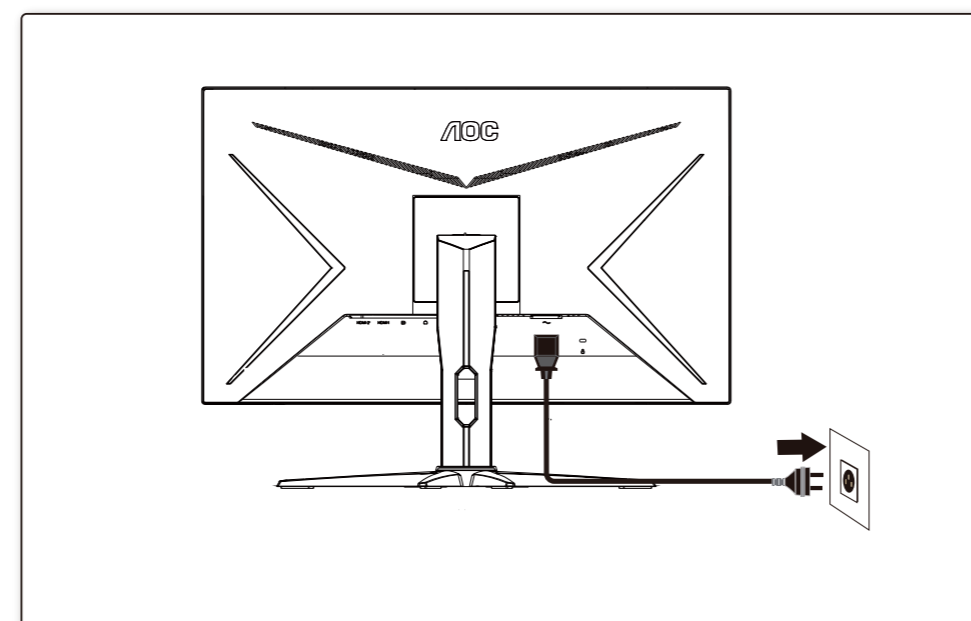

xxxxxxxxxxxx

AOC
GAMING

Quick Start
CQ27G2SE/BK

www.aoc.com
©2023 AOC.All Rights Reserved

HDMI
HIGH-DEFINITION MULTIMEDIA INTERFACE

*Different according to countries/regions
Display design may differ from that illustrated

1

2

3

4

General Specification

Panel	Model name	CQ27G2SE/BK	
	Driving system	TFT Color LCD	
	Viewable Image Size	68.5cm diagonal (27" Wide Screen)	
	Pixel pitch	0.2331mm(H) x 0.2331mm(V)	
Others	Horizontal scan range	30k-230kHz (HDMI) 30k-250kHz (DP)	
	Horizontal scan Size(Maximum)	596.736mm	
	Vertical scan range	48-144Hz (HDMI) 48-165Hz (DP)	
	Vertical Scan Size(Maximum)	335.664mm	
	Max resolution	2560x1440@144Hz (HDMI) 2560x1440@165Hz (DP)	
	Plug & Play	VESA DDC2B/CI	
	Power Source	100-240V~, 50/60Hz, 1.5A	
	Power Consumption	Typical(default brightness and contrast)	32W
		Max. (brightness =100, contrast =100)	≤ 55W
		Standby mode	≤ 0.5W
	Dimensions(with stand)	612.4x464.6x227.4 mm (WxHxD)	
	Net Weight	4.94kg	
Physical Characteristics	Connector Type	HDMIx2/DP/Earphone out	
	Signal Cable Type	Detachable	
Environmental	Temperature	Operating	0°C~ 40°C
		Non-Operating	-25°C~ 55°C
	Humidity	Operating	10% ~ 85% (non-condensing)
		Non-Operating	5% ~ 93% (non-condensing)
Altitude	Operating	0~ 5000 m (0~ 16404ft)	
	Non-Operating	0~ 12192m (0~ 40000ft)	