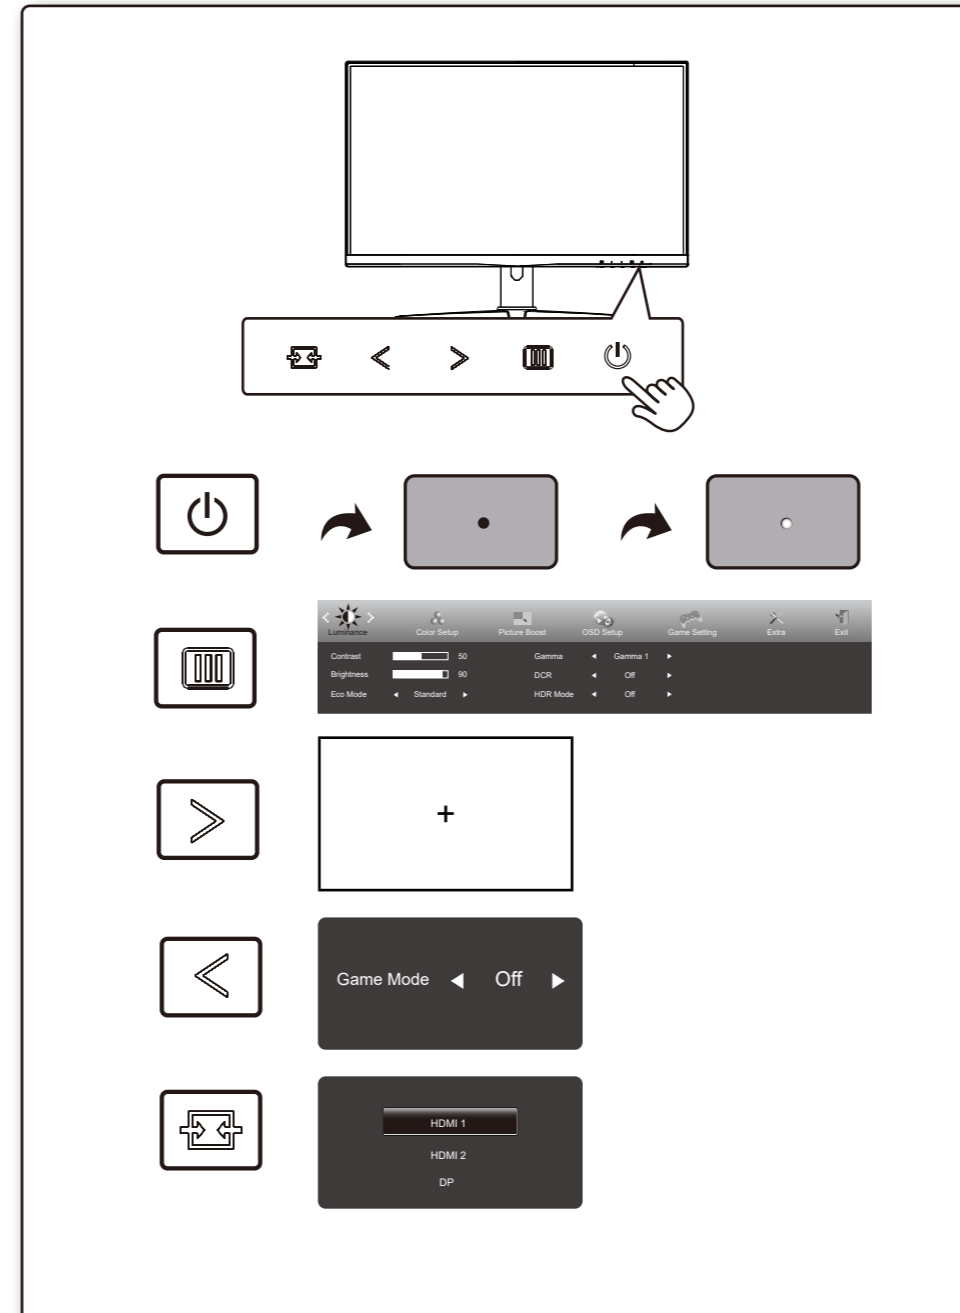

xxxxxxxxxxxx

AOC
GAMING

Quick Start
CQ27G2SE/BK

www.aoc.com
©2023 AOC.All Rights Reserved

HDMI
HIGH-DEFINITION MULTIMEDIA INTERFACE

*Different according to countries/regions
Display design may differ from that illustrated

1

2

3

4

General Specification

Panel	Model name	CQ27G2SE/BK	
	Driving system	TFT Color LCD	
	Viewable Image Size	68.5cm diagonal (27" Wide Screen)	
	Pixel pitch	0.2331mm(H) x 0.2331mm(V)	
Others	Horizontal scan range	30k-230kHz (HDMI) 30k-250kHz (DP)	
	Horizontal scan Size(Maximum)	596.736mm	
	Vertical scan range	48-144Hz (HDMI) 48-165Hz (DP)	
	Vertical Scan Size(Maximum)	335.664mm	
	Max resolution	2560x1440@144Hz (HDMI) 2560x1440@165Hz (DP)	
	Plug & Play	VESA DDC2B/CI	
	Power Source	100-240V~, 50/60Hz, 1.5A	
	Power Consumption	Typical(default brightness and contrast)	32W
		Max. (brightness =100, contrast =100)	≤ 55W
		Standby mode	≤ 0.5W
	Dimensions(with stand)	612.4x464.6x227.4 mm (WxHxD)	
	Net Weight	4.94kg	
Physical Characteristics	Connector Type	HDMIx2/DP/Earphone out	
	Signal Cable Type	Detachable	
Environmental	Temperature	Operating	0°C~ 40°C
		Non-Operating	-25°C~ 55°C
	Humidity	Operating	10% ~ 85% (non-condensing)
		Non-Operating	5% ~ 93% (non-condensing)
Altitude	Operating	0~ 5000 m (0~ 16404ft)	
	Non-Operating	0~ 12192m (0~ 40000ft)	