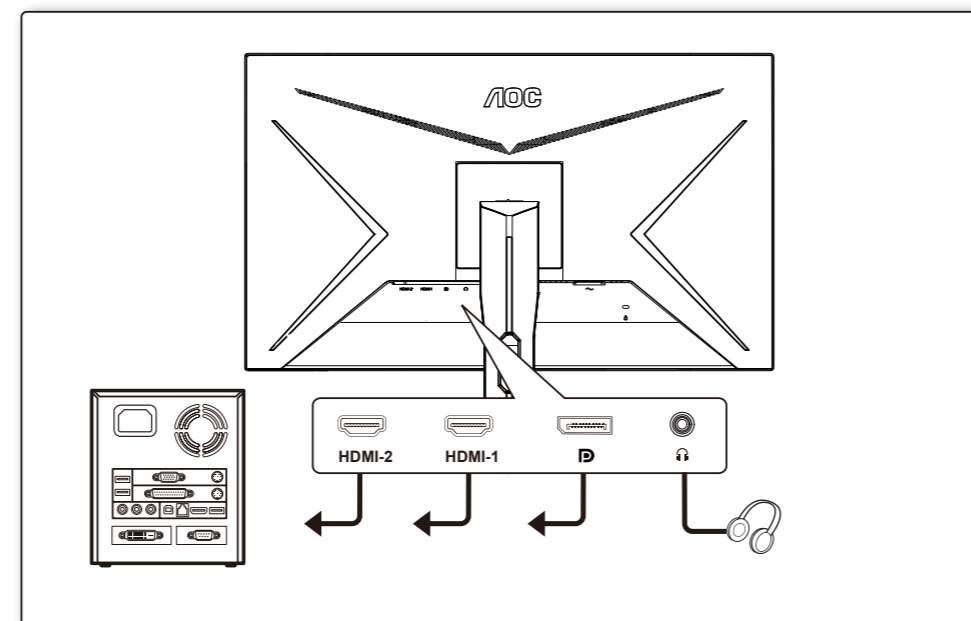

xxxxxxxxxxxx

AOC
GAMING

Quick Start
CQ27G2SE/BK

www.aoc.com
©2023 AOC.All Rights Reserved

HDMI
HIGH-DEFINITION MULTIMEDIA INTERFACE

*Different according to countries/regions
Display design may differ from that illustrated

1

2

3

4

General Specification

Panel	Model name	CQ27G2SE/BK	
	Driving system	TFT Color LCD	
	Viewable Image Size	68.5cm diagonal (27" Wide Screen)	
	Pixel pitch	0.2331mm(H) x 0.2331mm(V)	
Others	Horizontal scan range	30k-230kHz (HDMI) 30k-250kHz (DP)	
	Horizontal scan Size(Maximum)	596.736mm	
	Vertical scan range	48-144Hz (HDMI) 48-165Hz (DP)	
	Vertical Scan Size(Maximum)	335.664mm	
	Max resolution	2560x1440@144Hz (HDMI) 2560x1440@165Hz (DP)	
	Plug & Play	VESA DDC2B/CI	
	Power Source	100-240V~, 50/60Hz, 1.5A	
	Power Consumption	Typical(default brightness and contrast)	32W
		Max. (brightness =100, contrast =100)	≤ 55W
		Standby mode	≤ 0.5W
	Dimensions(with stand)	612.4x464.6x227.4 mm (WxHxD)	
	Net Weight	4.94kg	
Physical Characteristics	Connector Type	HDMIx2/DP/Earphone out	
	Signal Cable Type	Detachable	
Environmental	Temperature	Operating	0°C~ 40°C
		Non-Operating	-25°C~ 55°C
	Humidity	Operating	10% ~ 85% (non-condensing)
		Non-Operating	5% ~ 93% (non-condensing)
Altitude	Operating	0~ 5000 m (0~ 16404ft)	
	Non-Operating	0~ 12192m (0~ 40000ft)	