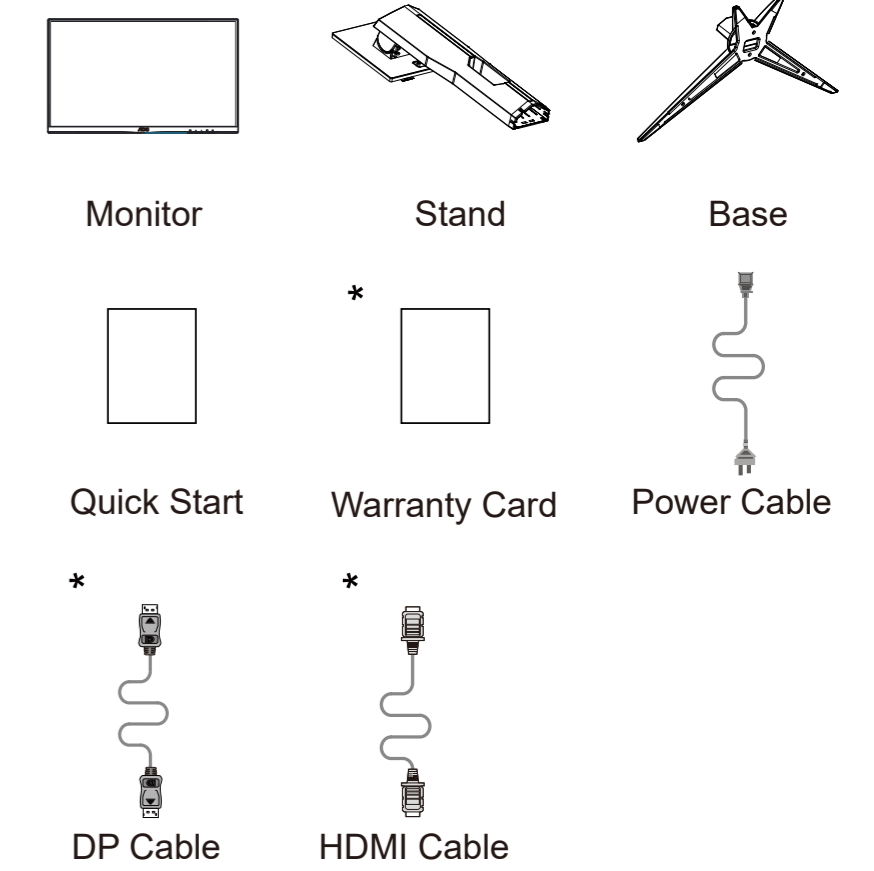

xxxxxxxxxxxx

AOC
GAMING

Quick Start
CQ27G2SE/BK

www.aoc.com
©2023 AOC.All Rights Reserved

HDMI
HIGH-DEFINITION MULTIMEDIA INTERFACE

*Different according to countries/regions
Display design may differ from that illustrated

1

2

3

4

General Specification

Panel	Model name	CQ27G2SE/BK	
	Driving system	TFT Color LCD	
	Viewable Image Size	68.5cm diagonal (27" Wide Screen)	
	Pixel pitch	0.2331mm(H) x 0.2331mm(V)	
Others	Horizontal scan range	30k-230kHz (HDMI) 30k-250kHz (DP)	
	Horizontal scan Size(Maximum)	596.736mm	
	Vertical scan range	48-144Hz (HDMI) 48-165Hz (DP)	
	Vertical Scan Size(Maximum)	335.664mm	
	Max resolution	2560x1440@144Hz (HDMI) 2560x1440@165Hz (DP)	
	Plug & Play	VESA DDC2B/CI	
	Power Source	100-240V~, 50/60Hz, 1.5A	
	Power Consumption	Typical(default brightness and contrast)	32W
		Max. (brightness =100, contrast =100)	≤ 55W
		Standby mode	≤ 0.5W
	Dimensions(with stand)	612.4x464.6x227.4 mm (WxHxD)	
	Net Weight	4.94kg	
Physical Characteristics	Connector Type	HDMIx2/DP/Earphone out	
	Signal Cable Type	Detachable	
Environmental	Temperature	Operating	0°C~ 40°C
		Non-Operating	-25°C~ 55°C
	Humidity	Operating	10% ~ 85% (non-condensing)
		Non-Operating	5% ~ 93% (non-condensing)
Altitude	Operating	0~ 5000 m (0~ 16404ft)	
	Non-Operating	0~ 12192m (0~ 40000ft)	