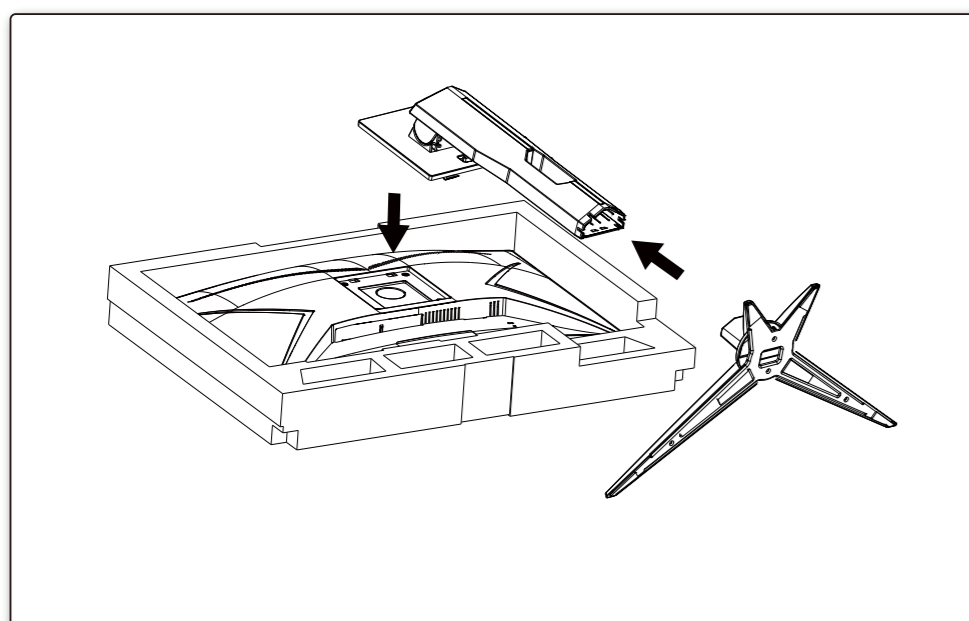

1

2

3

4

General Specification

Panel	Model name	CQ27G2SE/BK	
	Driving system	TFT Color LCD	
	Viewable Image Size	68.5cm diagonal (27" Wide Screen)	
	Pixel pitch	0.2331mm(H) x 0.2331mm(V)	
Others	Horizontal scan range	30k-230kHz (HDMI) 30k-250kHz (DP)	
	Horizontal scan Size(Maximum)	596.736mm	
	Vertical scan range	48-144Hz (HDMI) 48-165Hz (DP)	
	Vertical Scan Size(Maximum)	335.664mm	
	Max resolution	2560x1440@144Hz (HDMI) 2560x1440@165Hz (DP)	
	Plug & Play	VESA DDC2B/CI	
	Power Source	100-240V~, 50/60Hz, 1.5A	
	Power Consumption	Typical(default brightness and contrast)	32W
		Max. (brightness =100, contrast =100)	≤ 55W
		Standby mode	≤ 0.5W
	Dimensions(with stand)	612.4x464.6x227.4 mm (WxHxD)	
	Net Weight	4.94kg	
Physical Characteristics	Connector Type	HDMIx2/DP/Earphone out	
	Signal Cable Type	Detachable	
Environmental	Temperature	Operating	0°C~ 40°C
		Non-Operating	-25°C~ 55°C
	Humidity	Operating	10% ~ 85% (non-condensing)
		Non-Operating	5% ~ 93% (non-condensing)
Altitude	Operating	0~ 5000 m (0~ 16404ft)	
	Non-Operating	0~ 12192m (0~ 40000ft)	