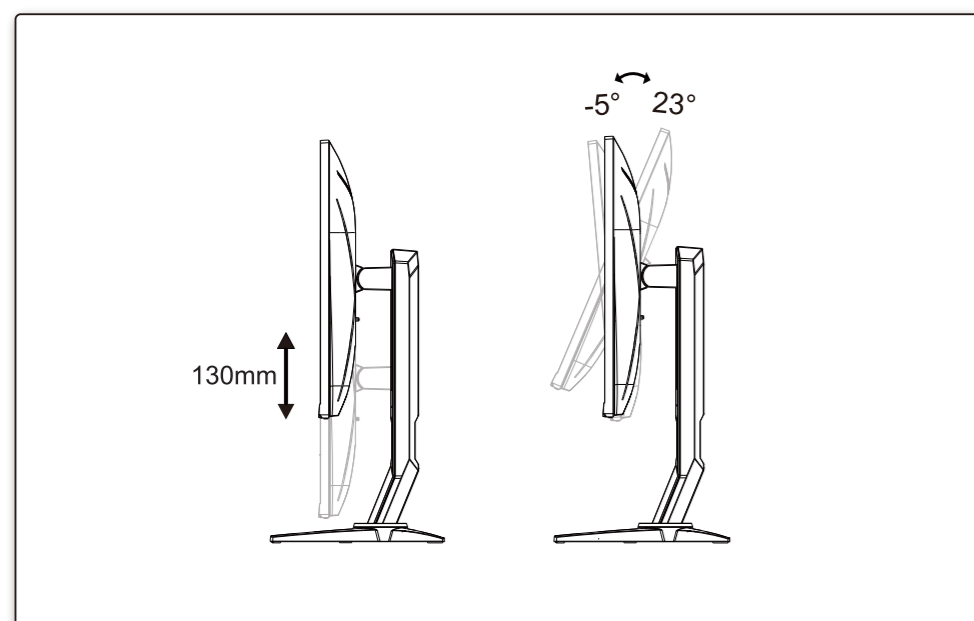

AOC
GAMING

Quick Start
C27G2ZU

www.aoc.com
©2022 AOC.All Rights Reserved

HDMI
HIGH-DEFINITION MULTIMEDIA INTERFACE

Monitor, Stand, Base

Quick Start, Warranty Card, Power Cable, Adapter

DP Cable, HDMI Cable, Audio Cable, USB Cable

*Different according to countries/regions
Display design may differ from that illustrated

1

2

3

4

General Specification

Panel	Model name	C27G2ZU	
	Driving system	TFT Color LCD	
	Viewable Image Size	68.6cm diagonal (27" Wide Screen)	
	Pixel pitch	0.3114mm(H) x 0.3114mm(V)	
Others	Horizontal scan range	30k-230kHz(HDMI) 230k-230kHz(DP)	
	Horizontal scan Size(Maximum)	597.888mm	
	Vertical scan range	48-240Hz	
	Vertical Scan Size(Maximum)	336.312mm	
	Max resolution	1920x1080@240Hz	
	Plug & Play	VESA DDC2B/CI	
	Power Source	20Vdc, 4.5A	
	Power Consumption	Typical(default brightness and contrast)	32W
		Max. (brightness =100, contrast =100)	≤ 88W
		Standby mode	≤ 0.5W
Physical Characteristics	Dimensions(with stand)	612.4x(398.6~528.6)x227.4 mm (WxHxD)	
	Net Weight	5.57kg	
Environmental	Connector Type	HDMI/DP/USB/Earphone out	
	Signal Cable Type	Detachable	
Environmental	Temperature	Operating	0°C~ 40°C
		Non-Operating	-25°C~ 55°C
	Humidity	Operating	10% ~ 85% (non-condensing)
		Non-Operating	5% ~ 93% (non-condensing)
Altitude	Operating	0~ 5000 m (0~ 16404ft)	
	Non-Operating	0~ 12192m (0~ 40000ft)	