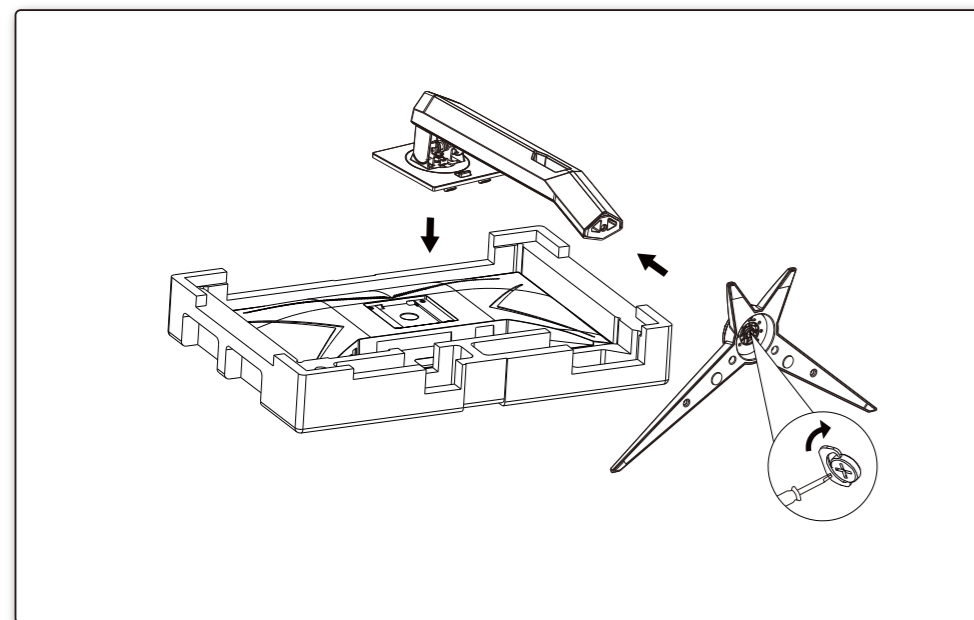

AOC
GAMING

Quick Start
C27G2ZU

www.aoc.com
©2022 AOC.All Rights Reserved

HDMI
HIGH-DEFINITION MULTIMEDIA INTERFACE

Monitor, Stand, Base

Quick Start, Warranty Card, Power Cable, Adapter

DP Cable, HDMI Cable, Audio Cable, USB Cable

*Different according to countries/regions
Display design may differ from that illustrated

1

2

3

4

General Specification

Panel	Model name	C27G2ZU	
	Driving system	TFT Color LCD	
	Viewable Image Size	68.6cm diagonal (27" Wide Screen)	
	Pixel pitch	0.3114mm(H) x 0.3114mm(V)	
Others	Horizontal scan range	30k-230kHz(HDMI) 230k-230kHz(DP)	
	Horizontal scan Size(Maximum)	597.888mm	
	Vertical scan range	48-240Hz	
	Vertical Scan Size(Maximum)	336.312mm	
	Max resolution	1920x1080@240Hz	
	Plug & Play	VESA DDC2B/CI	
	Power Source	20Vdc, 4.5A	
	Power Consumption	Typical(default brightness and contrast)	32W
		Max. (brightness =100, contrast =100)	≤ 88W
		Standby mode	≤ 0.5W
Physical Characteristics	Dimensions(with stand)	612.4x(398.6~528.6)x227.4 mm (WxHxD)	
	Net Weight	5.57kg	
Environmental	Connector Type	HDMI/DP/USB/Earphone out	
	Signal Cable Type	Detachable	
Environmental	Temperature	Operating	0°C~ 40°C
		Non-Operating	-25°C~ 55°C
	Humidity	Operating	10% ~ 85% (non-condensing)
		Non-Operating	5% ~ 93% (non-condensing)
Altitude	Operating	0~ 5000 m (0~ 16404ft)	
	Non-Operating	0~ 12192m (0~ 40000ft)	