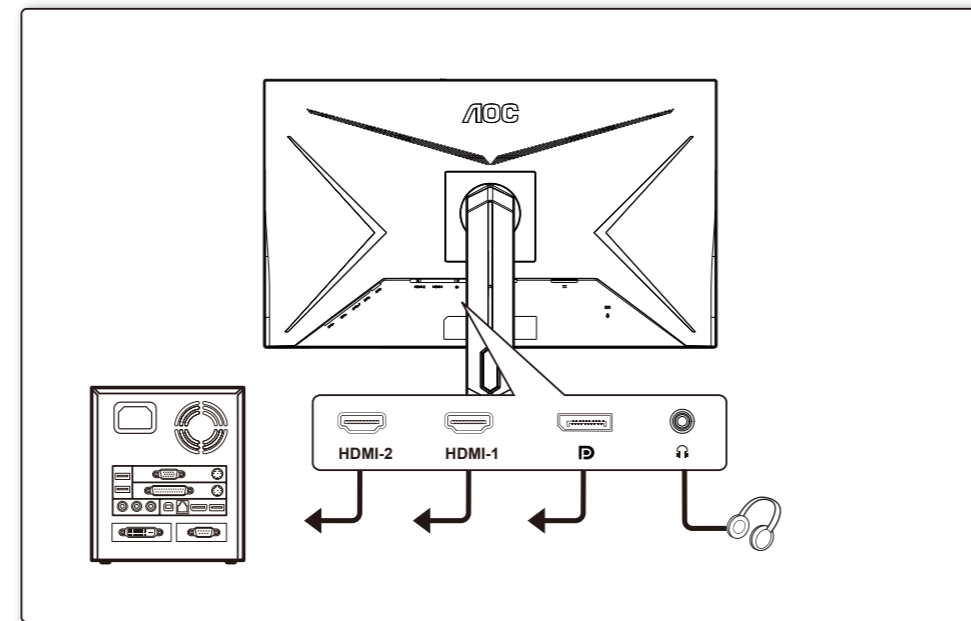

AOC
GAMING

Quick Start
C27G2ZU

www.aoc.com
©2022 AOC.All Rights Reserved

HDMI
HIGH-DEFINITION MULTIMEDIA INTERFACE

Monitor, Stand, Base

Quick Start, Warranty Card, Power Cable, Adapter

DP Cable, HDMI Cable, Audio Cable, USB Cable

*Different according to countries/regions
Display design may differ from that illustrated

1

2

3

4

General Specification

Panel	Model name	C27G2ZU	
	Driving system	TFT Color LCD	
	Viewable Image Size	68.6cm diagonal (27" Wide Screen)	
	Pixel pitch	0.3114mm(H) x 0.3114mm(V)	
Others	Horizontal scan range	30k-230kHz(HDMI) 230k-230kHz(DP)	
	Horizontal scan Size(Maximum)	597.888mm	
	Vertical scan range	48-240Hz	
	Vertical Scan Size(Maximum)	336.312mm	
	Max resolution	1920x1080@240Hz	
	Plug & Play	VESA DDC2B/CI	
	Power Source	20Vdc, 4.5A	
	Power Consumption	Typical(default brightness and contrast)	32W
		Max. (brightness =100, contrast =100)	≤ 88W
		Standby mode	≤ 0.5W
Physical Characteristics	Dimensions(with stand)	612.4x(398.6~528.6)x227.4 mm (WxHxD)	
	Net Weight	5.57kg	
Environmental	Connector Type	HDMI/DP/USB/Earphone out	
	Signal Cable Type	Detachable	
Environmental	Temperature	Operating	0°C~ 40°C
		Non-Operating	-25°C~ 55°C
	Humidity	Operating	10% ~ 85% (non-condensing)
		Non-Operating	5% ~ 93% (non-condensing)
Altitude	Operating	0~ 5000 m (0~ 16404ft)	
	Non-Operating	0~ 12192m (0~ 40000ft)	