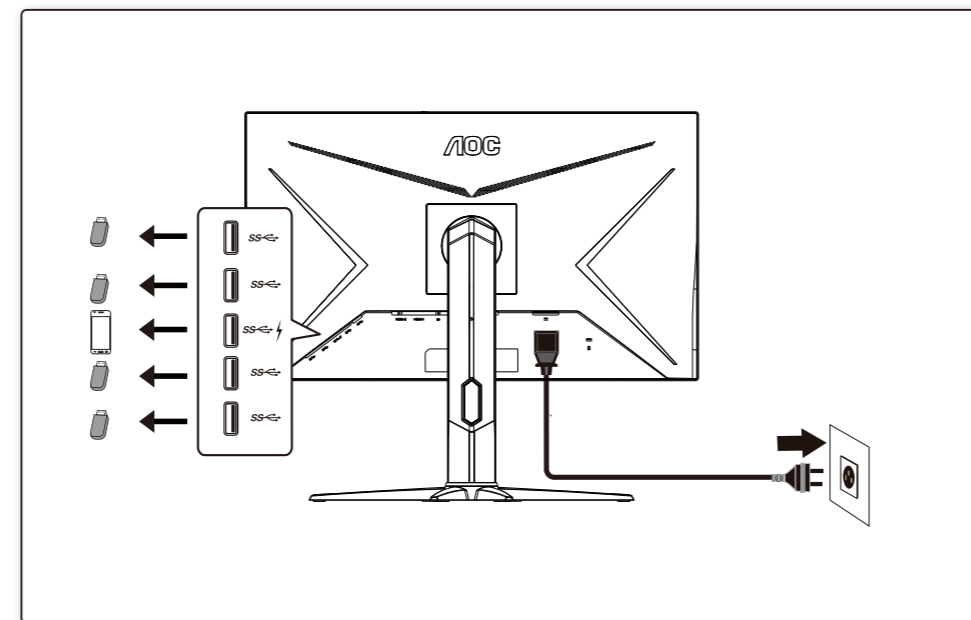

AOC
GAMING

Quick Start
C27G2ZU

www.aoc.com
©2022 AOC.All Rights Reserved

HDMI
HIGH-DEFINITION MULTIMEDIA INTERFACE

Monitor, Stand, Base

Quick Start, Warranty Card, Power Cable, Adapter

DP Cable, HDMI Cable, Audio Cable, USB Cable

*Different according to countries/regions
Display design may differ from that illustrated

1

2

3

4

General Specification

Panel	Model name	C27G2ZU	
	Driving system	TFT Color LCD	
	Viewable Image Size	68.6cm diagonal (27" Wide Screen)	
	Pixel pitch	0.3114mm(H) x 0.3114mm(V)	
Others	Horizontal scan range	30k-230kHz(HDMI) 230k-230kHz(DP)	
	Horizontal scan Size(Maximum)	597.888mm	
	Vertical scan range	48-240Hz	
	Vertical Scan Size(Maximum)	336.312mm	
	Max resolution	1920x1080@240Hz	
	Plug & Play	VESA DDC2B/CI	
	Power Source	20Vdc, 4.5A	
	Power Consumption	Typical(default brightness and contrast)	32W
		Max. (brightness =100, contrast =100)	≤ 88W
		Standby mode	≤ 0.5W
Physical Characteristics	Dimensions(with stand)	612.4x(398.6~528.6)x227.4 mm (WxHxD)	
	Net Weight	5.57kg	
Environmental	Connector Type	HDMI/DP/USB/Earphone out	
	Signal Cable Type	Detachable	
Environmental	Temperature	Operating	0°C~ 40°C
		Non-Operating	-25°C~ 55°C
	Humidity	Operating	10% ~ 85% (non-condensing)
		Non-Operating	5% ~ 93% (non-condensing)
Altitude	Operating	0~ 5000 m (0~ 16404ft)	
	Non-Operating	0~ 12192m (0~ 40000ft)	