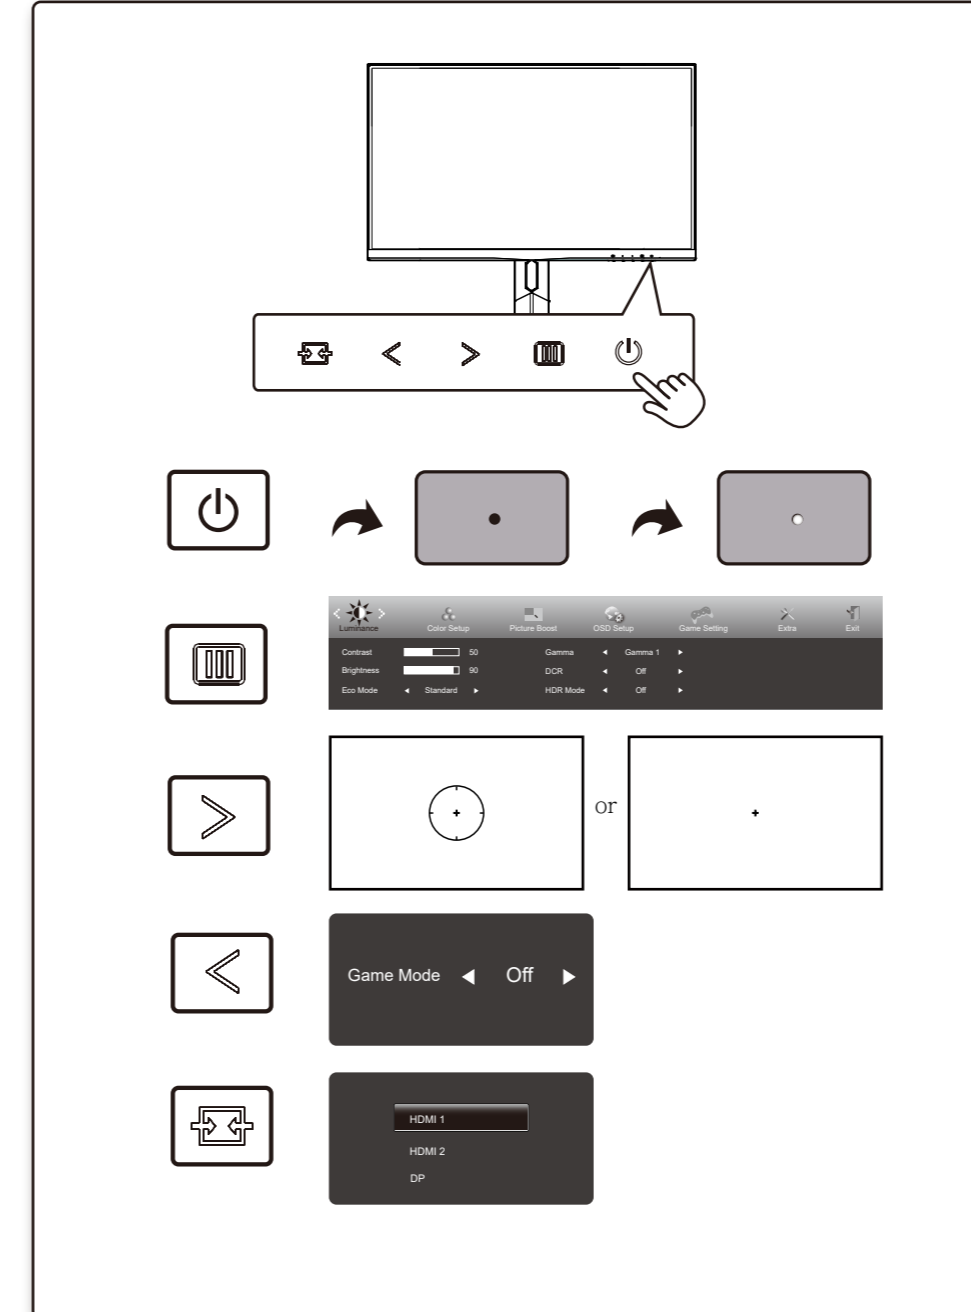

AOC
GAMING

Quick Start
C27G2ZU

www.aoc.com
©2022 AOC.All Rights Reserved

HDMI
HIGH-DEFINITION MULTIMEDIA INTERFACE

Monitor, Stand, Base

Quick Start, Warranty Card, Power Cable, Adapter

DP Cable, HDMI Cable, Audio Cable, USB Cable

*Different according to countries/regions
Display design may differ from that illustrated

1

2

3

4

General Specification

Panel	Model name	C27G2ZU	
	Driving system	TFT Color LCD	
	Viewable Image Size	68.6cm diagonal (27" Wide Screen)	
	Pixel pitch	0.3114mm(H) x 0.3114mm(V)	
Others	Horizontal scan range	30k-230kHz(HDMI) 230k-230kHz(DP)	
	Horizontal scan Size(Maximum)	597.888mm	
	Vertical scan range	48-240Hz	
	Vertical Scan Size(Maximum)	336.312mm	
	Max resolution	1920x1080@240Hz	
	Plug & Play	VESA DDC2B/CI	
	Power Source	20Vdc, 4.5A	
	Power Consumption	Typical(default brightness and contrast)	32W
		Max. (brightness =100, contrast =100)	≤ 88W
		Standby mode	≤ 0.5W
Physical Characteristics	Dimensions(with stand)	612.4x(398.6~528.6)x227.4 mm (WxHxD)	
	Net Weight	5.57kg	
Environmental	Connector Type	HDMI/DP/USB/Earphone out	
	Signal Cable Type	Detachable	
Environmental	Temperature	Operating	0°C~ 40°C
		Non-Operating	-25°C~ 55°C
	Humidity	Operating	10% ~ 85% (non-condensing)
		Non-Operating	5% ~ 93% (non-condensing)
Altitude	Operating	0~ 5000 m (0~ 16404ft)	
	Non-Operating	0~ 12192m (0~ 40000ft)	