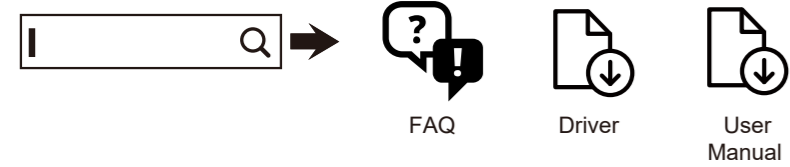

Find your product and get support

Europe
https://eu.aoc.com/en/support

Россия
https://eu.aoc.com/ru/support

Australia
https://au.aoc.com/user_manual

Hong Kong S.A.R.
https://hk.aoc.com/user_manual

中國台灣
https://tw.aoc.com/user_manual

Indonesia
https://id.aoc.com/user_manual

日本
https://jp.aoc.com/user_manual

한국
https://kr.aoc.com/user_manual

Malaysia
https://my.aoc.com/user_manual

Myanmar
https://mm.aoc.com/user_manual

New Zealand
https://nz.aoc.com/user_manual

Philippines
https://ph.aoc.com/user_manual

Singapore
https://sg.aoc.com/user_manual

ประเทศไทย
https://th.aoc.com/user_manual

Việt Nam
https://vn.aoc.com/user_manual

Middle East
https://me.aoc.com/user_manual

South Africa
https://za.aoc.com/user_manual

Brasil
https://aoc.portaltvp.com.br/

India
https://www.aocindia.com/download_manuals.php

US/Canada
https://us.aoc.com/en-US/downloads

Printed in China

XXXXXXXXXXXX

AOC
GAMING