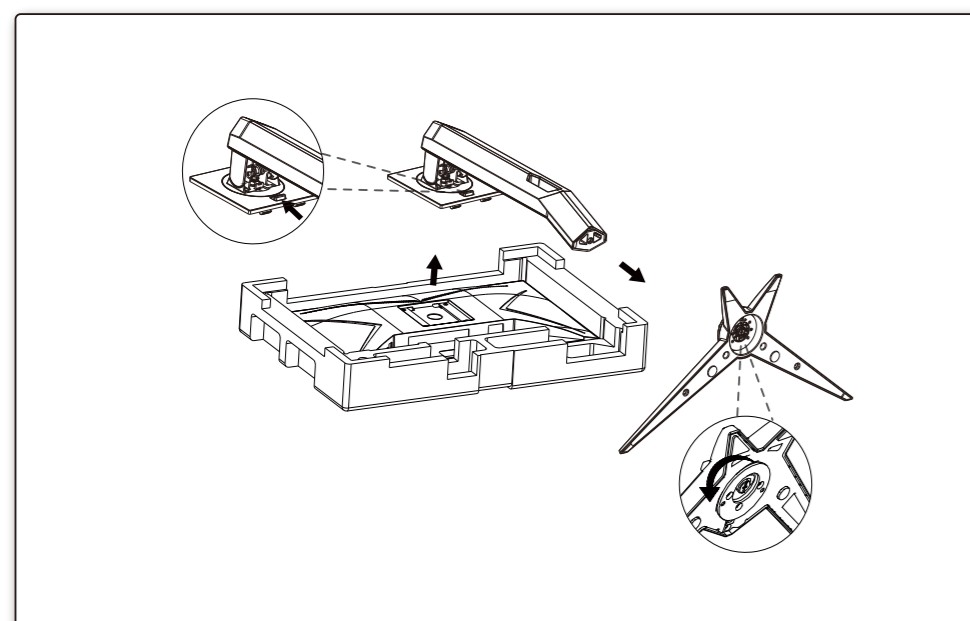

Find your product and get support

Europe: <https://eu.aoc.com/en/support>

Россия: <https://eu.aoc.com/ru/support>

Australia: <https://au.aoc.com/user_manual>

Hong Kong S.A.R.: <https://hk.aoc.com/user_manual>

中國台灣: <https://tw.aoc.com/user_manual>

Indonesia: <https://id.aoc.com/user_manual>

日本: <https://jp.aoc.com/user_manual>

한국: <https://kr.aoc.com/user_manual>

Malaysia: <https://my.aoc.com/user_manual>

Myanmar: <https://mm.aoc.com/user_manual>

New Zealand: <https://nz.aoc.com/user_manual>

Pilipinas: <https://ph.aoc.com/user_manual>

Singapore: <https://sg.aoc.com/user_manual>

ประเทศไทย: <https://th.aoc.com/user_manual>

Việt Nam: <https://vn.aoc.com/user_manual>

Middle East: <https://me.aoc.com/user_manual>

South Africa: <https://za.aoc.com/user_manual>

Português brasileiro: <https://aoc.portaltpv.com.br/>

India: <https://www.aocindia.com/download_manuals.php>

AOC

Quick Start
24G2SP

www.aoc.com
©2021 AOC. All Rights Reserved

HDMI

*Different according to countries/regions
Display design may differ from that illustrated

1

2

3

4

General Specification