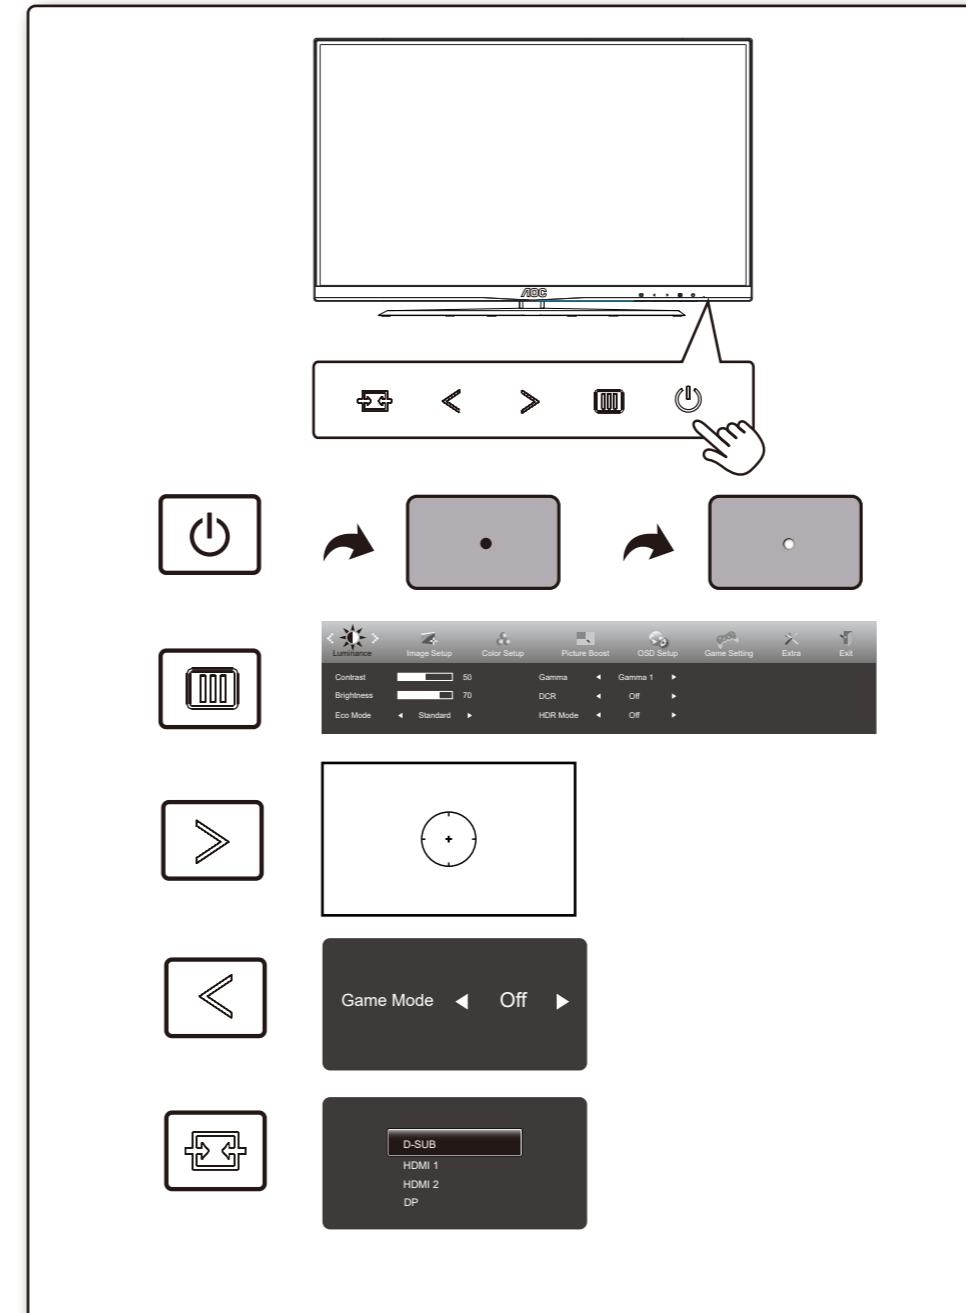

www.aoc.com
©2021 AOC. All Rights Reserved

HDMI

*Different according to countries/regions
Display design may differ from that illustrated

1

2

3

4

General Specification

Panel	Model name	24G2SP		
	Driving system	TFT Color LCD		
	Viewable Image Size	60.5cm diagonal(23.8" Wide Screen)		
	Pixel pitch	0.2745mm(H) x 0.2745mm(V)		
Others	Horizontal scan range	30k-160kHz		
	Horizontal scan Size(Maximum)	527.04 mm		
	Vertical scan range	48-165Hz		
	Vertical Scan Size(Maximum)	296.46 mm		
	Max resolution	1920x1080@60Hz(D-SUB) 1920x1080@144Hz(HDMI) 1920x1080@165Hz(DP)		
	Plug & Play	VESA DDC2B/CI		
	Power Source	100-240V~, 50/60Hz, 1.5A		
	Power Consumption	Typical(default brightness and contrast)	22W	
		Max. (brightness = 100, contrast = 100)	≤ 36W	
		Standby mode	≤ 0.3W	
Dimensions(with stand)	539.1x(374.6~504.6)x227.4 mm(WxHxD)			
Net Weight	4.25kg			
Physical Characteristics	Connector Type	HDMIx2/DP/VGA/Earphone		
	Signal Cable Type	Detachable		
Environmental	Temperature	Operating	0°~ 40°	
		Non-Operating	-25°~ 55°	
	Humidity	Operating	10% ~ 85% (non-condensing)	
		Non-Operating	5% ~ 93% (non-condensing)	
	Altitude	Operating	0~ 5000 m (0~ 16404ft)	
		Non-Operating	0~ 12192m (0~ 40000ft)	