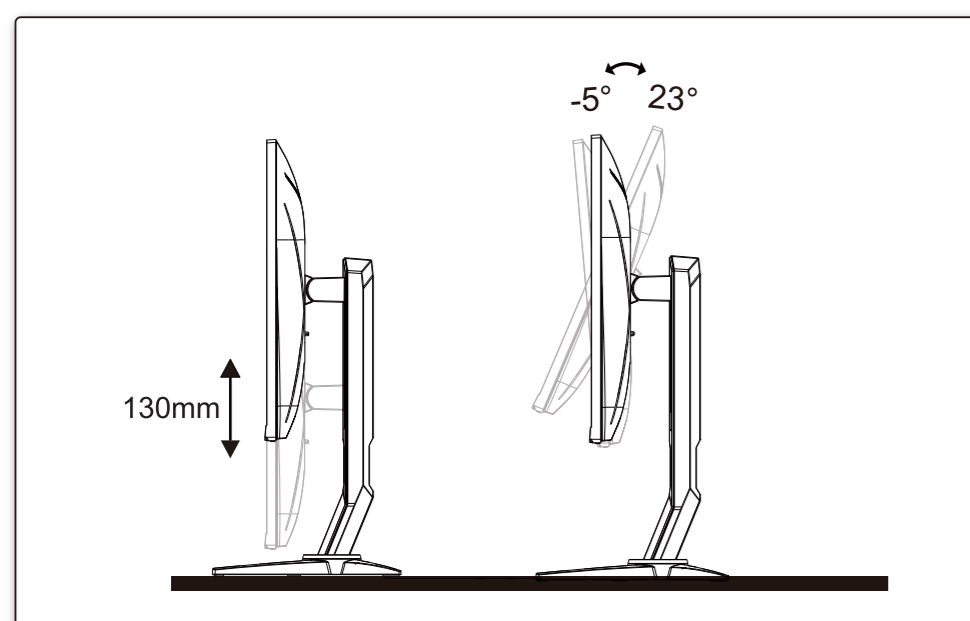

Find your product and get support

Europe: <https://eu.aoc.com/en/support>

Россия: <https://eu.aoc.com/ru/support>

Australia: <https://au.aoc.com/user_manual>

Hong Kong S.A.R.: <https://hk.aoc.com/user_manual>

中國台灣: <https://tw.aoc.com/user_manual>

Indonesia: <https://id.aoc.com/user_manual>

日本: <https://jp.aoc.com/user_manual>

한국: <https://kr.aoc.com/user_manual>

Malaysia: <https://my.aoc.com/user_manual>

Myanmar: <https://mm.aoc.com/user_manual>

New Zealand: <https://nz.aoc.com/user_manual>

Pilipinas: <https://ph.aoc.com/user_manual>

Singapore: <https://sg.aoc.com/user_manual>

ประเทศไทย: <https://th.aoc.com/user_manual>

Việt Nam: <https://vn.aoc.com/user_manual>

Middle East: <https://me.aoc.com/user_manual>

South Africa: <https://za.aoc.com/user_manual>

Português brasileiro: <https://aoc.portaltpv.com.br/>

India: <https://www.aocindia.com/download_manuals.php>

AOC

Quick Start
24G2SP

www.aoc.com
©2021 AOC. All Rights Reserved

HDMI

*Different according to countries/regions
Display design may differ from that illustrated

1

2

3

4

General Specification