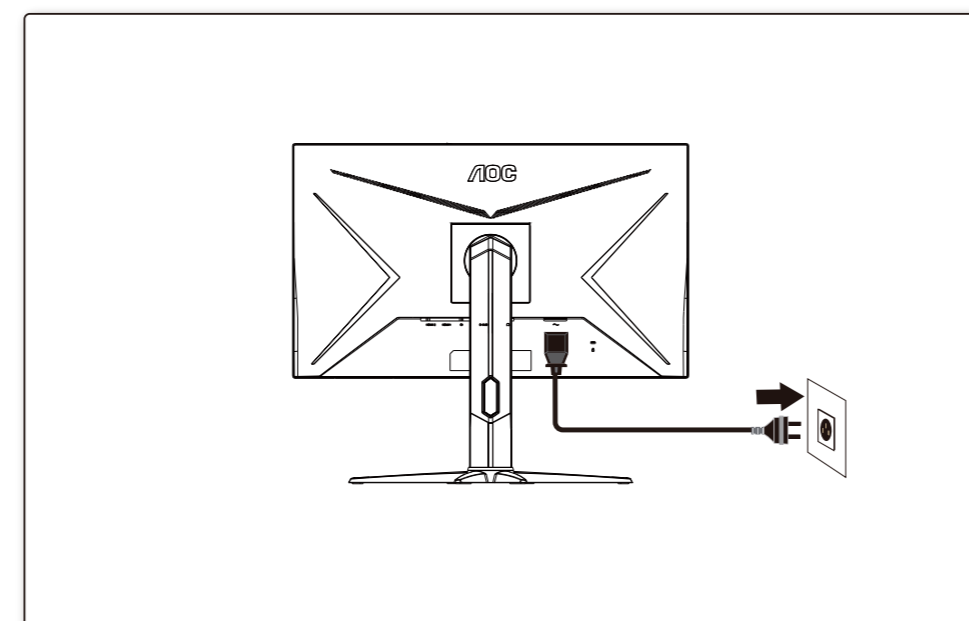

www.aoc.com
©2021 AOC. All Rights Reserved

HDMI

*Different according to countries/regions
Display design may differ from that illustrated

1

2

3

4

General Specification

Panel	Model name	24G2SP		
	Driving system	TFT Color LCD		
	Viewable Image Size	60.5cm diagonal(23.8" Wide Screen)		
	Pixel pitch	0.2745mm(H) x 0.2745mm(V)		
Others	Horizontal scan range	30k-160kHz		
	Horizontal scan Size(Maximum)	527.04 mm		
	Vertical scan range	48-165Hz		
	Vertical Scan Size(Maximum)	296.46 mm		
	Max resolution	1920x1080@60Hz(D-SUB) 1920x1080@144Hz(HDMI) 1920x1080@165Hz(DP)		
	Plug & Play	VESA DDC2B/CI		
	Power Source	100-240V~, 50/60Hz, 1.5A		
	Power Consumption	Typical(default brightness and contrast)	22W	
		Max. (brightness = 100, contrast = 100)	≤ 36W	
		Standby mode	≤ 0.3W	
Dimensions(with stand)	539.1x(374.6~504.6)x227.4 mm(WxHxD)			
Net Weight	4.25kg			
Physical Characteristics	Connector Type	HDMIx2/DP/VGA/Earphone		
	Signal Cable Type	Detachable		
Environmental	Temperature	Operating	0°~ 40°	
		Non-Operating	-25°~ 55°	
	Humidity	Operating	10% ~ 85% (non-condensing)	
		Non-Operating	5% ~ 93% (non-condensing)	
	Altitude	Operating	0~ 5000 m (0~ 16404ft)	
		Non-Operating	0~ 12192m (0~ 40000ft)	