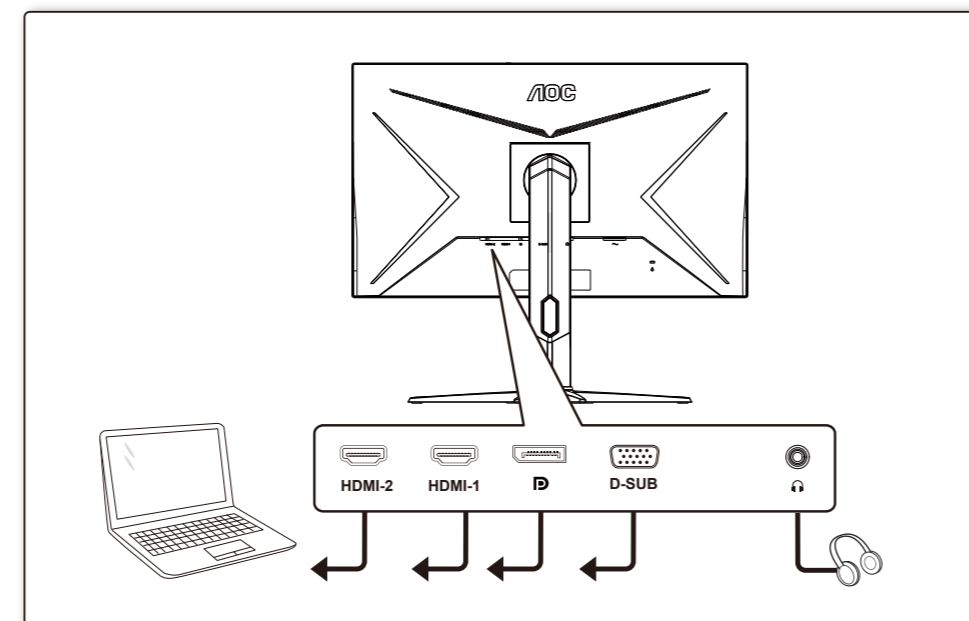

www.aoc.com
©2021 AOC. All Rights Reserved

HDMI

*Different according to countries/regions
Display design may differ from that illustrated

1

2

3

4

General Specification

Panel	Model name	24G2SP		
	Driving system	TFT Color LCD		
	Viewable Image Size	60.5cm diagonal(23.8" Wide Screen)		
	Pixel pitch	0.2745mm(H) x 0.2745mm(V)		
Others	Horizontal scan range	30k-160kHz		
	Horizontal scan Size(Maximum)	527.04 mm		
	Vertical scan range	48-165Hz		
	Vertical Scan Size(Maximum)	296.46 mm		
	Max resolution	1920x1080@60Hz(D-SUB) 1920x1080@144Hz(HDMI) 1920x1080@165Hz(DP)		
	Plug & Play	VESA DDC2B/CI		
	Power Source	100-240V~, 50/60Hz, 1.5A		
	Power Consumption	Typical(default brightness and contrast)	22W	
		Max. (brightness = 100, contrast = 100)	≤ 36W	
		Standby mode	≤ 0.3W	
Dimensions(with stand)	539.1x(374.6~504.6)x227.4 mm(WxHxD)			
Net Weight	4.25kg			
Physical Characteristics	Connector Type	HDMIx2/DP/VGA/Earphone		
	Signal Cable Type	Detachable		
Environmental	Temperature	Operating	0°~ 40°	
		Non-Operating	-25°~ 55°	
	Humidity	Operating	10% ~ 85% (non-condensing)	
		Non-Operating	5% ~ 93% (non-condensing)	
	Altitude	Operating	0~ 5000 m (0~ 16404ft)	
		Non-Operating	0~ 12192m (0~ 40000ft)	