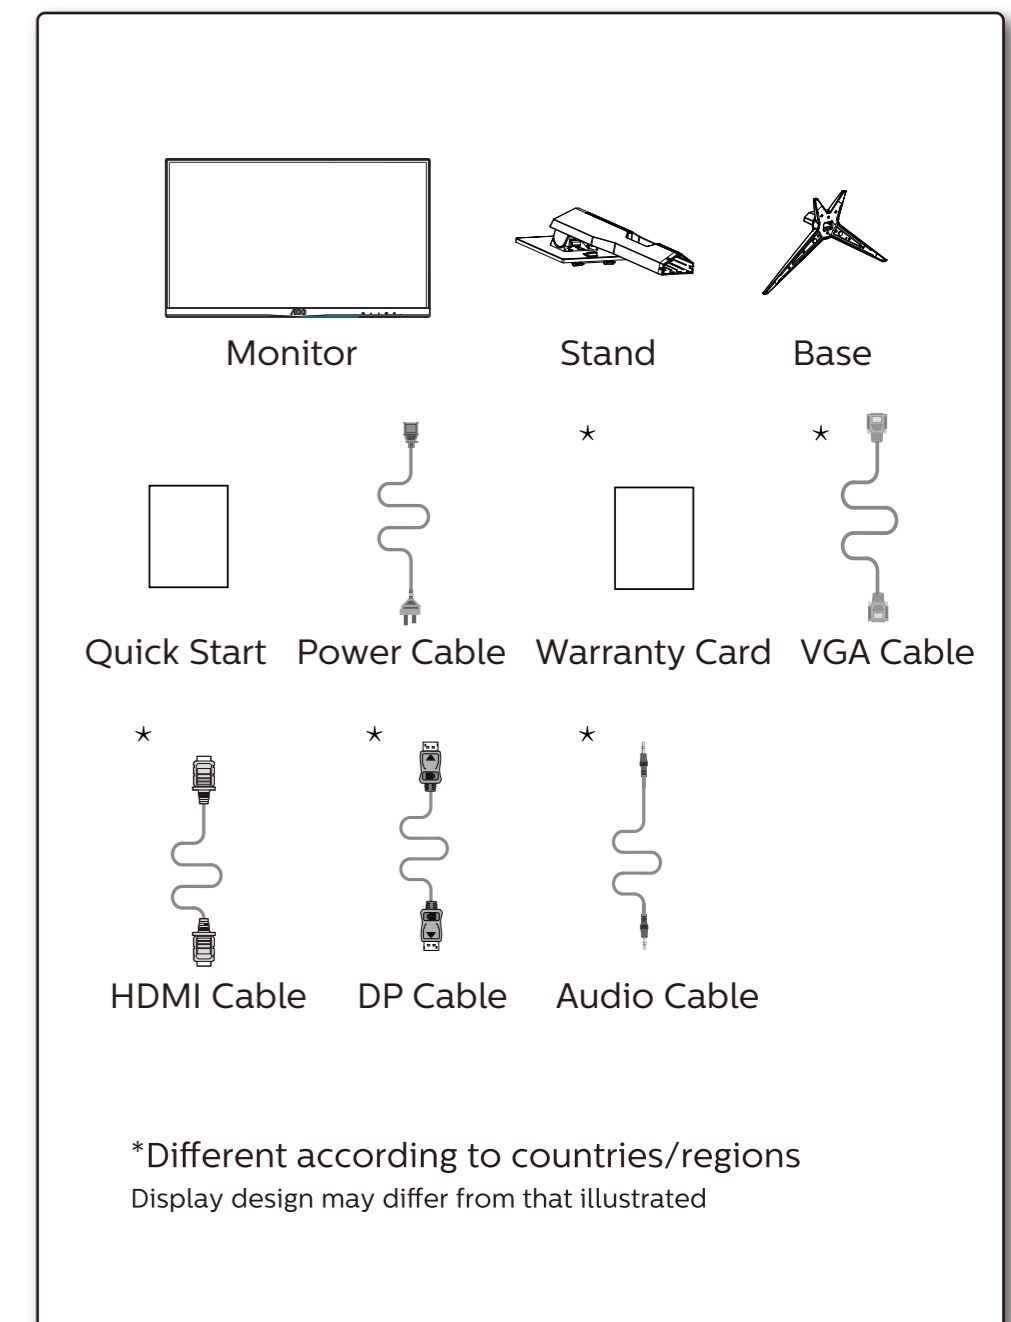

www.aoc.com
©2021 AOC. All Rights Reserved

HDMI

*Different according to countries/regions
Display design may differ from that illustrated

1

2

3

4

General Specification

Panel	Model name	24G2SP		
	Driving system	TFT Color LCD		
	Viewable Image Size	60.5cm diagonal(23.8" Wide Screen)		
	Pixel pitch	0.2745mm(H) x 0.2745mm(V)		
Others	Horizontal scan range	30k-160kHz		
	Horizontal scan Size(Maximum)	527.04 mm		
	Vertical scan range	48-165Hz		
	Vertical Scan Size(Maximum)	296.46 mm		
	Max resolution	1920x1080@60Hz(D-SUB) 1920x1080@144Hz(HDMI) 1920x1080@165Hz(DP)		
	Plug & Play	VESA DDC2B/CI		
	Power Source	100-240V~, 50/60Hz, 1.5A		
	Power Consumption	Typical(default brightness and contrast)	22W	
		Max. (brightness = 100, contrast = 100)	≤ 36W	
		Standby mode	≤ 0.3W	
Dimensions(with stand)	539.1x(374.6~504.6)x227.4 mm(WxHxD)			
Net Weight	4.25kg			
Physical Characteristics	Connector Type	HDMIx2/DP/VGA/Earphone		
	Signal Cable Type	Detachable		
Environmental	Temperature	Operating	0°~ 40°	
		Non-Operating	-25°~ 55°	
	Humidity	Operating	10% ~ 85% (non-condensing)	
		Non-Operating	5% ~ 93% (non-condensing)	
	Altitude	Operating	0~ 5000 m (0~ 16404ft)	
		Non-Operating	0~ 12192m (0~ 40000ft)	