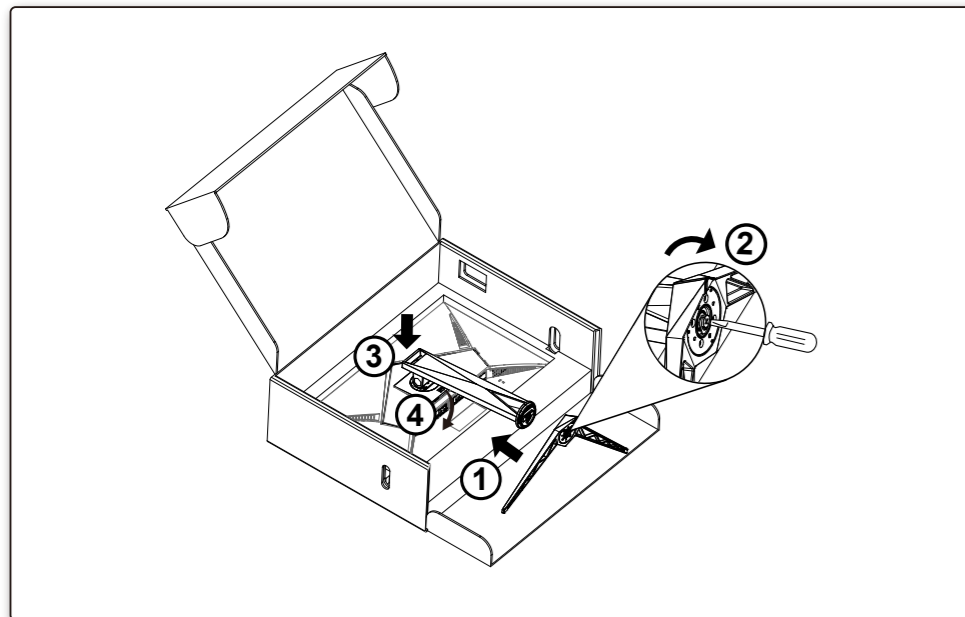

Find your product and get support

Europe
<https://eu.aoc.com/en/support>

Россия
<https://eu.aoc.com/ru/support>

Australia
<https://au.aoc.com/user_manual>

Hong Kong S.A.R.
<https://hk.aoc.com/user_manual>

中國台灣
<https://tw.aoc.com/user_manual>

Indonesia
<https://id.aoc.com/user_manual>

日本
<https://jp.aoc.com/user_manual>

한국
<https://kr.aoc.com/user_manual>

Malaysia
<https://my.aoc.com/user_manual>

Myanmar
<https://mm.aoc.com/user_manual>

New Zealand
<https://nz.aoc.com/user_manual>

Philippines
<https://ph.aoc.com/user_manual>

Singapore
<https://sg.aoc.com/user_manual>

ประเทศไทย
<https://th.aoc.com/user_manual>

Việt Nam
<https://vn.aoc.com/user_manual>

Middle East
<https://me.aoc.com/user_manual>

South Africa
<https://za.aoc.com/user_manual>

Brasil
<https://aoc.portaltv.com.br/>

India
<https://www.aocindia.com/download_manuals.php>

US/Canada
<https://us.aoc.com/en-US/downloads>

AGON

Quick Start

AG275QX

AOC

www.aoc.com
©2022 AOC.All Rights Reserved

HDMI
HIGH DEFINITION MULTIMEDIA INTERFACE

*Different according to countries/regions
Display design may differ from that illustrated

1

2

3

4

General Specification