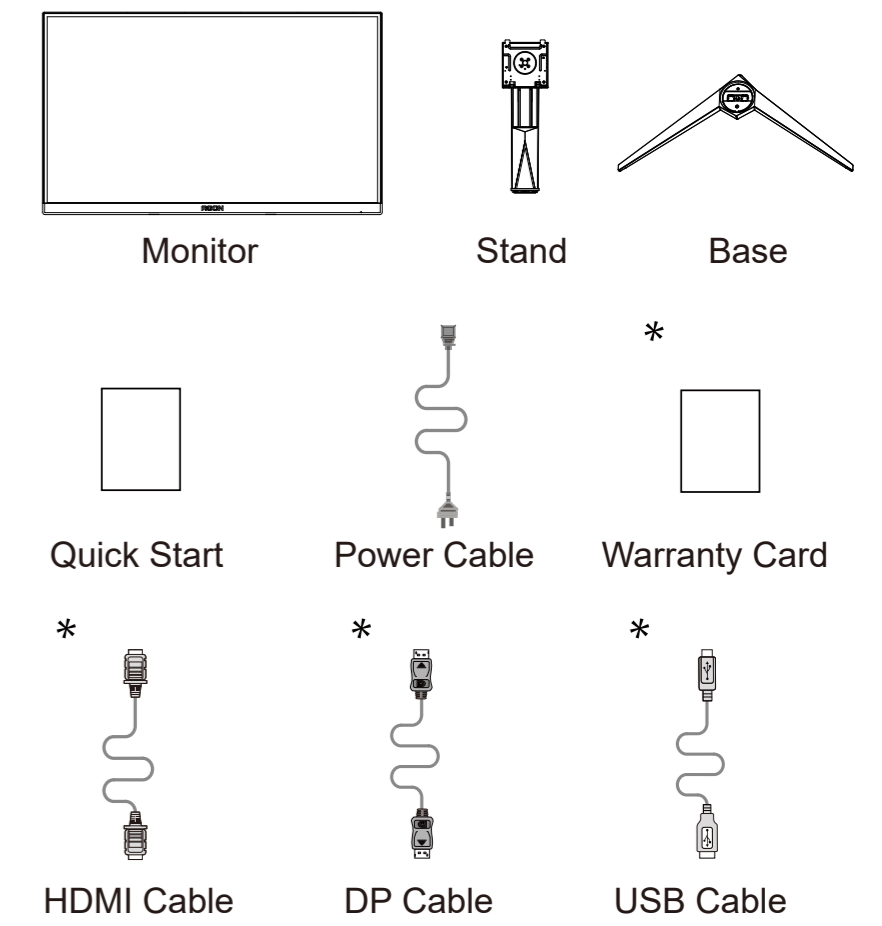

South Africa
https://za.aoc.com/user_manual

Brasil
<https://aoc.portaltv.com.br/>

India
https://www.aocindia.com/download_manuals.php

US/Canada
<https://us.aoc.com/en-US/downloads>

AGON

Quick Start

AG275QX

AOC

www.aoc.com
 ©2022 AOC.All Rights Reserved

HDMI
 HIGH DEFINITION MULTIMEDIA INTERFACE

*Different according to countries/regions
 Display design may differ from that illustrated

1

2

3

4

General Specification

Panel	Model Name	AG275QX		
	Driving System	TFT Color LCD		
	Viewable Image Size	68.5cm diagonal(27" Wide Screen)		
Others	Pixel Pitch	0.2331mm(H) x 0.2331mm(V)		
	Horizontal Scan Range	30k-230kHz(HDMI)		
	Horizontal Scan Size(Maximum)	596.736mm		
	Vertical Scan Range	48~144Hz (HDMI)		
	Vertical Scan Size(Maximum)	335.664mm		
	Max Resolution	2560x1440@144Hz(HDMI)		
	Plug & Play	VESAs DDC2B/CI		
	Power Source	100-240V~, 50/60Hz, 1.5A		
	Power Consumption	Typical (default brightness and contrast)	32W	
		Max. (brightness = 100, contrast = 100)	≤ 96W	
Standby mode		≤ 0.5W		
Dimensions(with stand)	613.4x(411.1~561.1)x234.5mm(WxHxD)			
Net Weight	6.38kg			
Physical Characteristics	Connector Type	HDMIx2/DPx2/USBx4/Earphone		
	Signal Cable Type	Detachable		
Environmental	Temperature	Operating	0°C~ 40°C	
		Non-Operating	-25°C~55°C	
	Humidity	Operating	10%~85% (non-condensing)	
		Non-Operating	5%~93% (non-condensing)	
Altitude	Operating	0~5000m (0~16404ft)		
	Non-Operating	0~12192m (0~40000ft)		