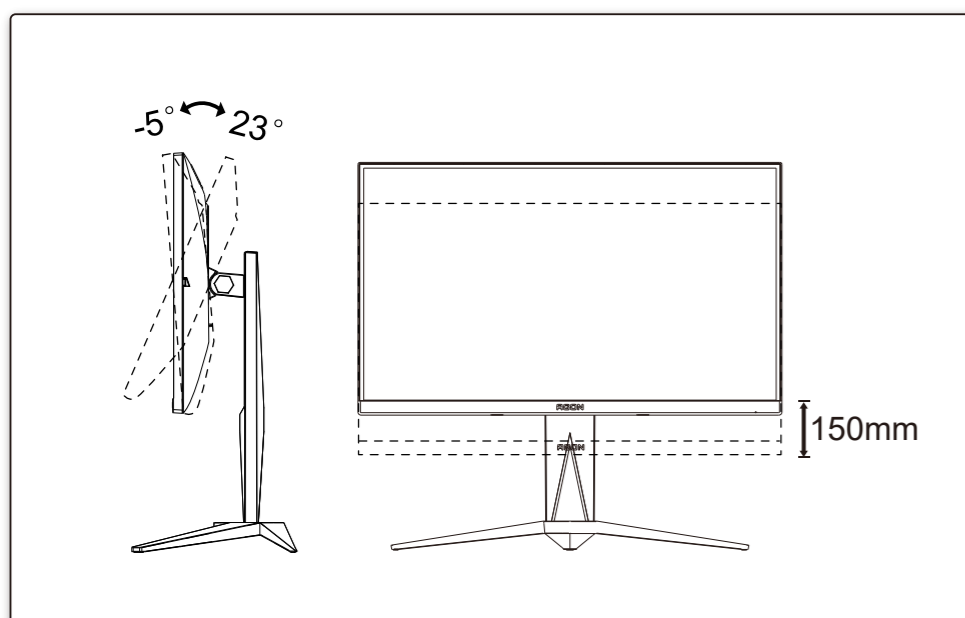

Find your product and get support

Europe
<https://eu.aoc.com/en/support>

Россия
<https://eu.aoc.com/ru/support>

Australia
<https://au.aoc.com/user_manual>

Hong Kong S.A.R.
<https://hk.aoc.com/user_manual>

中國台灣
<https://tw.aoc.com/user_manual>

Indonesia
<https://id.aoc.com/user_manual>

日本
<https://jp.aoc.com/user_manual>

한국
<https://kr.aoc.com/user_manual>

Malaysia
<https://my.aoc.com/user_manual>

Myanmar
<https://mm.aoc.com/user_manual>

New Zealand
<https://nz.aoc.com/user_manual>

Philippines
<https://ph.aoc.com/user_manual>

Singapore
<https://sg.aoc.com/user_manual>

ประเทศไทย
<https://th.aoc.com/user_manual>

Việt Nam
<https://vn.aoc.com/user_manual>

Middle East
<https://me.aoc.com/user_manual>

South Africa
<https://za.aoc.com/user_manual>

Brasil
<https://aoc.portaltv.com.br/>

India
<https://www.aocindia.com/download_manuals.php>

US/Canada
<https://us.aoc.com/en-US/downloads>

AGON

Quick Start

AG275QX

AOC

www.aoc.com
©2022 AOC.All Rights Reserved

HDMI
HIGH DEFINITION MULTIMEDIA INTERFACE

*Different according to countries/regions
Display design may differ from that illustrated

1

2

3

4

General Specification