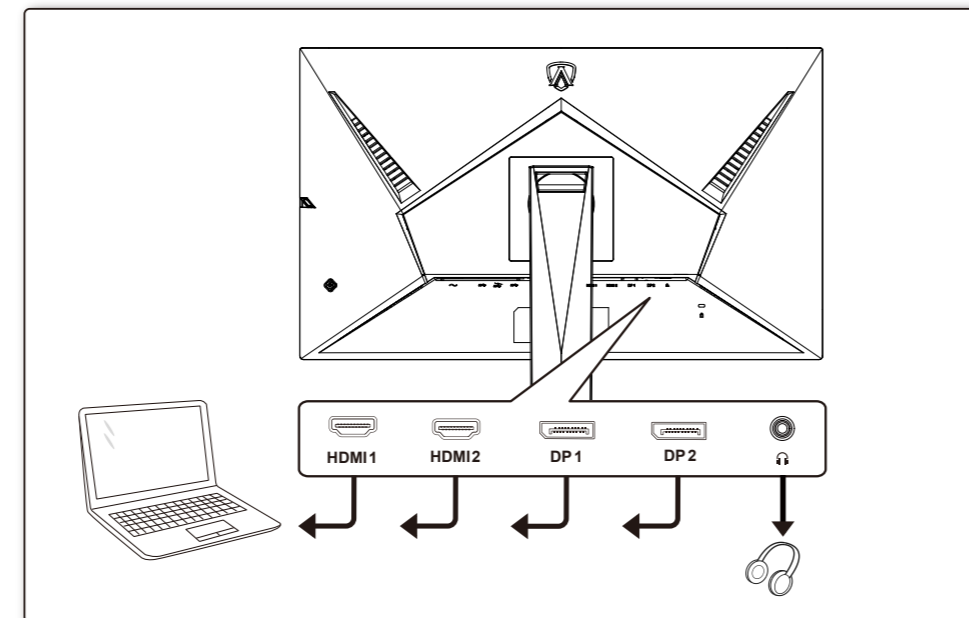

www.aoc.com
 ©2022 AOC.All Rights Reserved

HDMI
 HIGH DEFINITION MULTIMEDIA INTERFACE

*Different according to countries/regions
 Display design may differ from that illustrated

1

2

3

4

General Specification

Panel	Model Name	AG275QX		
	Driving System	TFT Color LCD		
	Viewable Image Size	68.5cm diagonal(27" Wide Screen)		
Others	Pixel Pitch	0.2331mm(H) x 0.2331mm(V)		
	Horizontal Scan Range	30k-230kHz(HDMI)		
	Horizontal Scan Size(Maximum)	596.736mm		
	Vertical Scan Range	48~144Hz (HDMI)		
	Vertical Scan Size(Maximum)	335.664mm		
	Max Resolution	2560x1440@144Hz(HDMI)		
	Plug & Play	VESAs DDC2B/CI		
	Power Source	100-240V~, 50/60Hz, 1.5A		
	Power Consumption	Typical (default brightness and contrast)	32W	
		Max. (brightness = 100, contrast = 100)	≤ 96W	
Standby mode		≤ 0.5W		
Dimensions(with stand)	613.4x(411.1~561.1)x234.5mm(WxHxD)			
Net Weight	6.38kg			
Physical Characteristics	Connector Type	HDMIx2/DPx2/USBx4/Earphone		
	Signal Cable Type	Detachable		
Environmental	Temperature	Operating	0°C~ 40°C	
		Non-Operating	-25°C~55°C	
	Humidity	Operating	10%~85% (non-condensing)	
		Non-Operating	5%~93% (non-condensing)	
Altitude	Operating	0~5000m (0~16404ft)		
	Non-Operating	0~12192m (0~40000ft)		