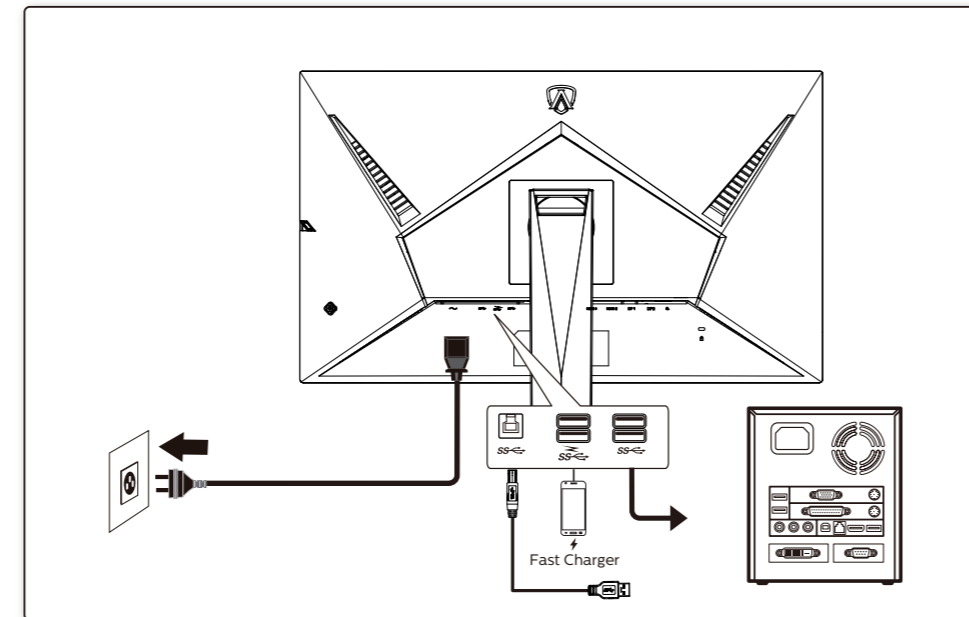

www.aoc.com
 ©2022 AOC.All Rights Reserved

HDMI
 HIGH DEFINITION MULTIMEDIA INTERFACE

*Different according to countries/regions
 Display design may differ from that illustrated

1

2

3

4

General Specification

Panel	Model Name	AG275QX		
	Driving System	TFT Color LCD		
	Viewable Image Size	68.5cm diagonal(27" Wide Screen)		
Others	Pixel Pitch	0.2331mm(H) x 0.2331mm(V)		
	Horizontal Scan Range	30k-230kHz(HDMI)		
	Horizontal Scan Size(Maximum)	596.736mm		
	Vertical Scan Range	48~144Hz (HDMI)		
	Vertical Scan Size(Maximum)	335.664mm		
	Max Resolution	2560x1440@144Hz(HDMI)		
	Plug & Play	VESAs DDC2B/CI		
	Power Source	100-240V~, 50/60Hz, 1.5A		
	Power Consumption	Typical (default brightness and contrast)	32W	
		Max. (brightness = 100, contrast = 100)	≤ 96W	
Standby mode		≤ 0.5W		
Dimensions(with stand)	613.4x(411.1~561.1)x234.5mm(WxHxD)			
Net Weight	6.38kg			
Physical Characteristics	Connector Type	HDMIx2/DPx2/USBx4/Earphone		
	Signal Cable Type	Detachable		
Environmental	Temperature	Operating	0°C~ 40°C	
		Non-Operating	-25°C~55°C	
	Humidity	Operating	10%~85% (non-condensing)	
		Non-Operating	5%~93% (non-condensing)	
Altitude	Operating	0~5000m (0~16404ft)		
	Non-Operating	0~12192m (0~40000ft)		