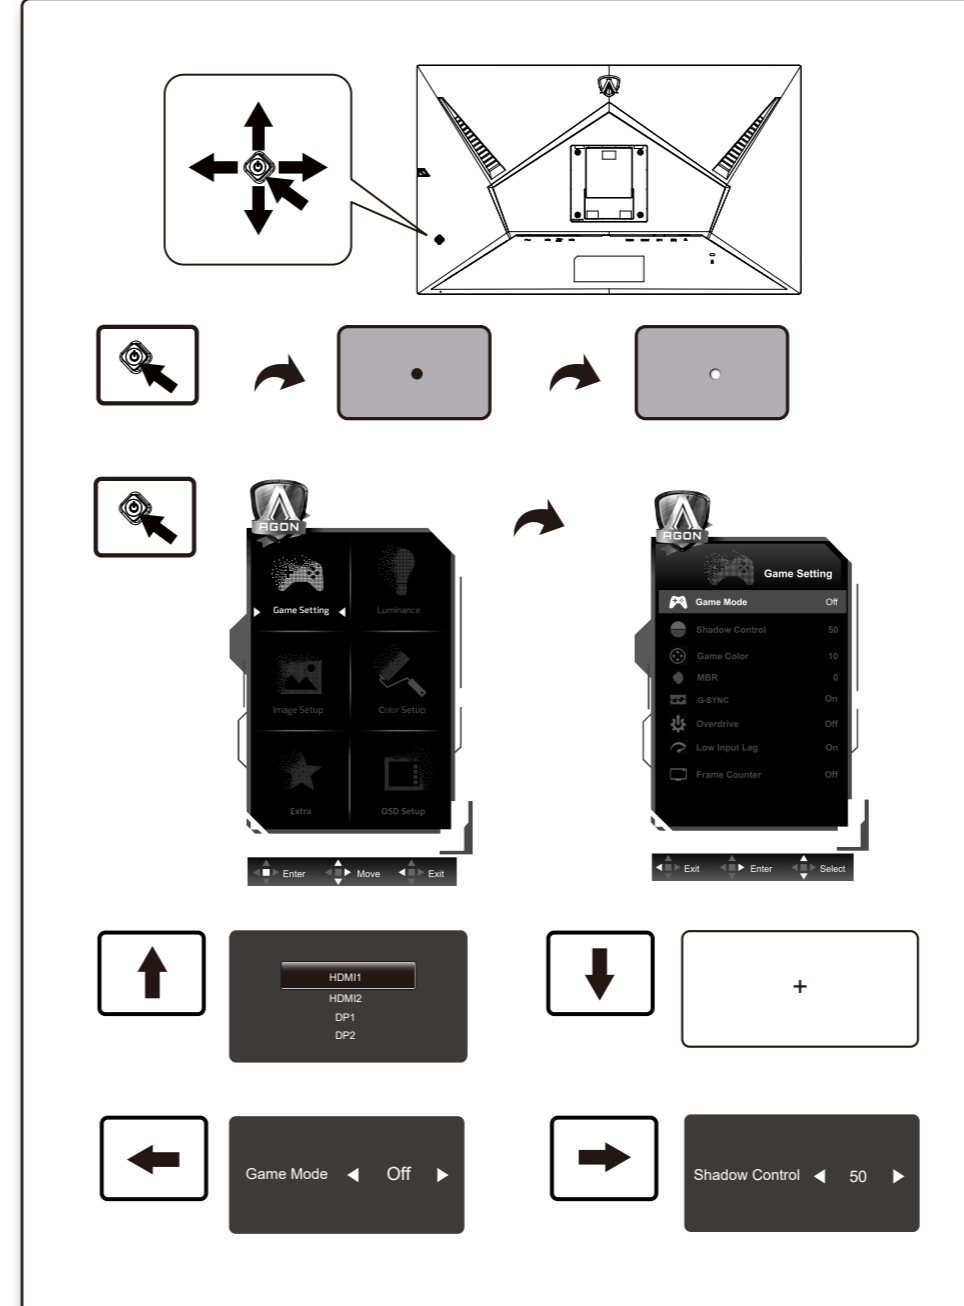

South Africa
https://za.aoc.com/user_manual

Brasil
<https://aoc.portaltv.com.br/>

India
https://www.aocindia.com/download_manuals.php

US/Canada
<https://us.aoc.com/en-US/downloads>

AGON

Quick Start

AG275QX

AOC

www.aoc.com
 ©2022 AOC.All Rights Reserved

HDMI
 HIGH DEFINITION MULTIMEDIA INTERFACE

*Different according to countries/regions
 Display design may differ from that illustrated

1

2

3

4

General Specification

Panel	Model Name	AG275QX		
	Driving System	TFT Color LCD		
	Viewable Image Size	68.5cm diagonal(27" Wide Screen)		
Others	Pixel Pitch	0.2331mm(H) x 0.2331mm(V)		
	Horizontal Scan Range	30k-230kHz(HDMI)		
	Horizontal Scan Size(Maximum)	596.736mm		
	Vertical Scan Range	48~144Hz (HDMI)		
	Vertical Scan Size(Maximum)	335.664mm		
	Max Resolution	2560x1440@144Hz(HDMI)		
	Plug & Play	VESAs DDC2B/CI		
	Power Source	100-240V~, 50/60Hz, 1.5A		
	Power Consumption	Typical (default brightness and contrast)	32W	
		Max. (brightness = 100, contrast = 100)	≤ 96W	
Standby mode		≤ 0.5W		
Dimensions(with stand)	613.4x(411.1~561.1)x234.5mm(WxHxD)			
Net Weight	6.38kg			
Physical Characteristics	Connector Type	HDMIx2/DPx2/USBx4/Earphone		
	Signal Cable Type	Detachable		
Environmental	Temperature	Operating	0°C~ 40°C	
		Non-Operating	-25°C~55°C	
	Humidity	Operating	10%~85% (non-condensing)	
		Non-Operating	5%~93% (non-condensing)	
Altitude	Operating	0~5000m (0~16404ft)		
	Non-Operating	0~12192m (0~40000ft)		