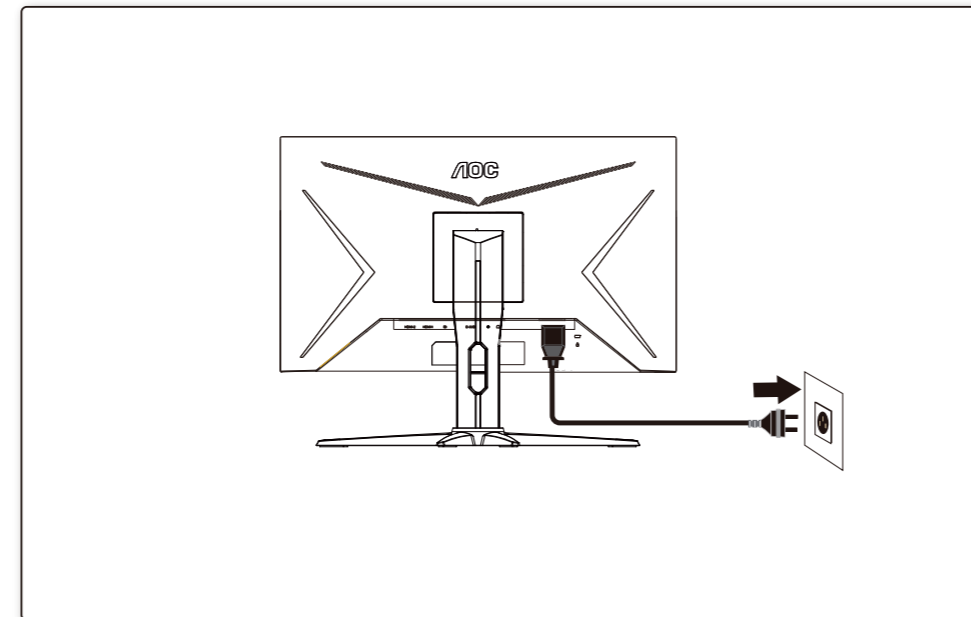

Find your product and get support

 Europe https://eu.aoc.com/en/support	 Россия https://eu.aoc.com/ru/support
 Australia https://au.aoc.com/user_manual	 Hong Kong S.A.R. https://hk.aoc.com/user_manual
 中國台灣 https://tw.aoc.com/user_manual	 Indonesia https://id.aoc.com/user_manual
 日本 https://jp.aoc.com/user_manual	 한국 https://kr.aoc.com/user_manual
 Malaysia https://my.aoc.com/user_manual	 Myanmar https://mm.aoc.com/user_manual

 New Zealand https://nz.aoc.com/user_manual	 Philippines https://ph.aoc.com/user_manual
 Singapore https://sg.aoc.com/user_manual	 ประเทศไทย https://th.aoc.com/user_manual
 Việt Nam https://vn.aoc.com/user_manual	 Middle East https://me.aoc.com/user_manual
 South Africa https://za.aoc.com/user_manual	 Brasil https://aoc.portaltpv.com.br/
 India https://www.aocindia.com/download_manuals.php	 US/Canada https://us.aoc.com/en-US/downloads

AOC
GAMING

Quick Start
24G2SAE/BK

www.aoc.com
©2022 AOC.All Rights Reserved

*Different according to countries/regions
Display design may differ from that illustrated

1

2

3

4

General Specification