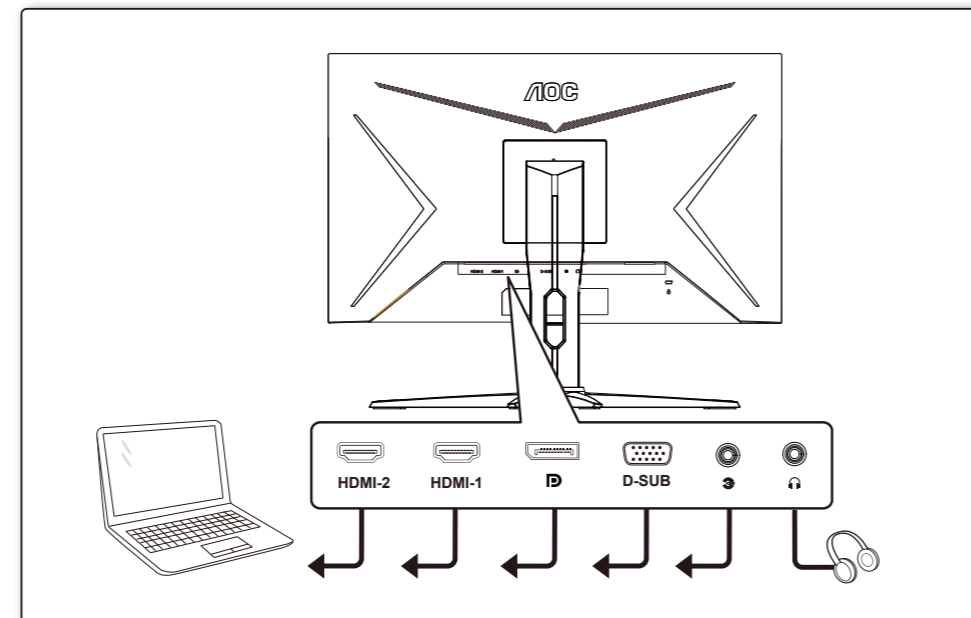

Find your product and get support

 Europe https://eu.aoc.com/en/support	 Россия https://eu.aoc.com/ru/support
 Australia https://au.aoc.com/user_manual	 Hong Kong S.A.R. https://hk.aoc.com/user_manual
 中國台灣 https://tw.aoc.com/user_manual	 Indonesia https://id.aoc.com/user_manual
 日本 https://jp.aoc.com/user_manual	 한국 https://kr.aoc.com/user_manual
 Malaysia https://my.aoc.com/user_manual	 Myanmar https://mm.aoc.com/user_manual

 New Zealand https://nz.aoc.com/user_manual	 Philippines https://ph.aoc.com/user_manual
 Singapore https://sg.aoc.com/user_manual	 ประเทศไทย https://th.aoc.com/user_manual
 Việt Nam https://vn.aoc.com/user_manual	 Middle East https://me.aoc.com/user_manual
 South Africa https://za.aoc.com/user_manual	 Brasil https://aoc.portaltpv.com.br/
 India https://www.aocindia.com/download_manuals.php	 US/Canada https://us.aoc.com/en-US/downloads

AOC
GAMING

Quick Start
24G2SAE/BK

www.aoc.com
©2022 AOC.All Rights Reserved

*Different according to countries/regions
Display design may differ from that illustrated

1

2

3

4

General Specification