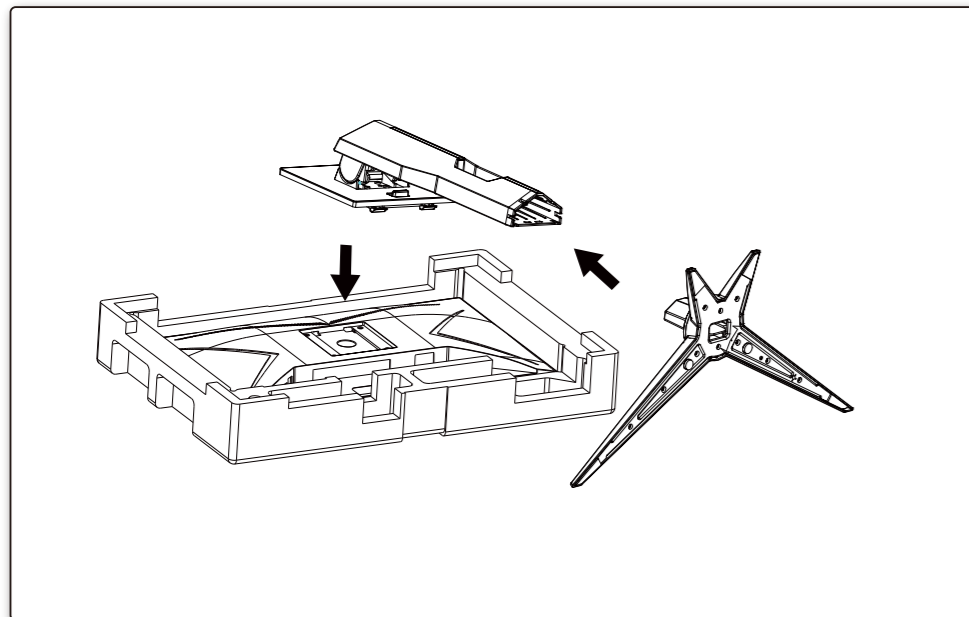

Find your product and get support

 Europe https://eu.aoc.com/en/support	 Россия https://eu.aoc.com/ru/support
 Australia https://au.aoc.com/user_manual	 Hong Kong S.A.R. https://hk.aoc.com/user_manual
 中國台灣 https://tw.aoc.com/user_manual	 Indonesia https://id.aoc.com/user_manual
 日本 https://jp.aoc.com/user_manual	 한국 https://kr.aoc.com/user_manual
 Malaysia https://my.aoc.com/user_manual	 Myanmar https://mm.aoc.com/user_manual

 New Zealand https://nz.aoc.com/user_manual	 Philippines https://ph.aoc.com/user_manual
 Singapore https://sg.aoc.com/user_manual	 ประเทศไทย https://th.aoc.com/user_manual
 Việt Nam https://vn.aoc.com/user_manual	 Middle East https://me.aoc.com/user_manual
 South Africa https://za.aoc.com/user_manual	 Brasil https://aoc.portaltpv.com.br/
 India https://www.aocindia.com/download_manuals.php	 US/Canada https://us.aoc.com/en-US/downloads

AOC
GAMING

Quick Start
24G2SAE/BK

www.aoc.com
©2022 AOC.All Rights Reserved

*Different according to countries/regions
Display design may differ from that illustrated

1

2

3

4

General Specification