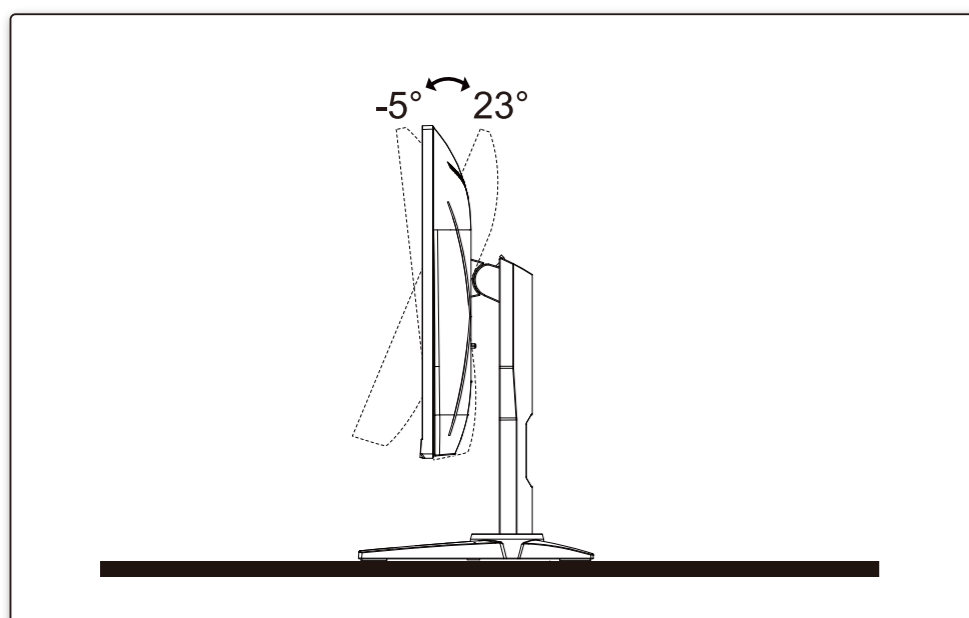

Find your product and get support

 Europe https://eu.aoc.com/en/support	 Россия https://eu.aoc.com/ru/support
 Australia https://au.aoc.com/user_manual	 Hong Kong S.A.R. https://hk.aoc.com/user_manual
 中國台灣 https://tw.aoc.com/user_manual	 Indonesia https://id.aoc.com/user_manual
 日本 https://jp.aoc.com/user_manual	 한국 https://kr.aoc.com/user_manual
 Malaysia https://my.aoc.com/user_manual	 Myanmar https://mm.aoc.com/user_manual

 New Zealand https://nz.aoc.com/user_manual	 Philippines https://ph.aoc.com/user_manual
 Singapore https://sg.aoc.com/user_manual	 ประเทศไทย https://th.aoc.com/user_manual
 Việt Nam https://vn.aoc.com/user_manual	 Middle East https://me.aoc.com/user_manual
 South Africa https://za.aoc.com/user_manual	 Brasil https://aoc.portaltpv.com.br/
 India https://www.aocindia.com/download_manuals.php	 US/Canada https://us.aoc.com/en-US/downloads

AOC
GAMING

Quick Start
24G2SAE/BK

www.aoc.com
©2022 AOC.All Rights Reserved

*Different according to countries/regions
Display design may differ from that illustrated

1

2

3

4

General Specification