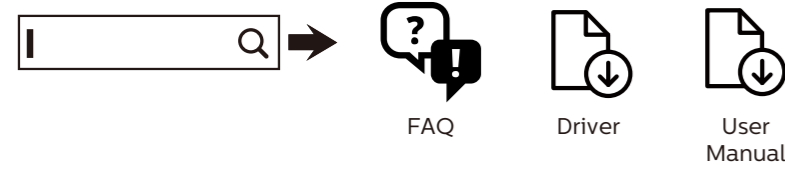

Find your product and get support

 Europe https://eu.aoc.com/en/support	 Россия https://eu.aoc.com/ru/support
 Australia https://au.aoc.com/user_manual	 Hong Kong S.A.R. https://hk.aoc.com/user_manual
 中國台灣 https://tw.aoc.com/user_manual	 Indonesia https://id.aoc.com/user_manual
 日本 https://jp.aoc.com/user_manual	 한국 https://kr.aoc.com/user_manual
 Malaysia https://my.aoc.com/user_manual	 Myanmar https://mm.aoc.com/user_manual

 New Zealand https://nz.aoc.com/user_manual	 Philippines https://ph.aoc.com/user_manual
 Singapore https://sg.aoc.com/user_manual	 ประเทศไทย https://th.aoc.com/user_manual
 Việt Nam https://vn.aoc.com/user_manual	 Middle East https://me.aoc.com/user_manual
 South Africa https://za.aoc.com/user_manual	 Brasil https://aoc.portaltpv.com.br/
 India https://www.aocindia.com/download_manuals.php	 US/Canada https://us.aoc.com/en-US/downloads