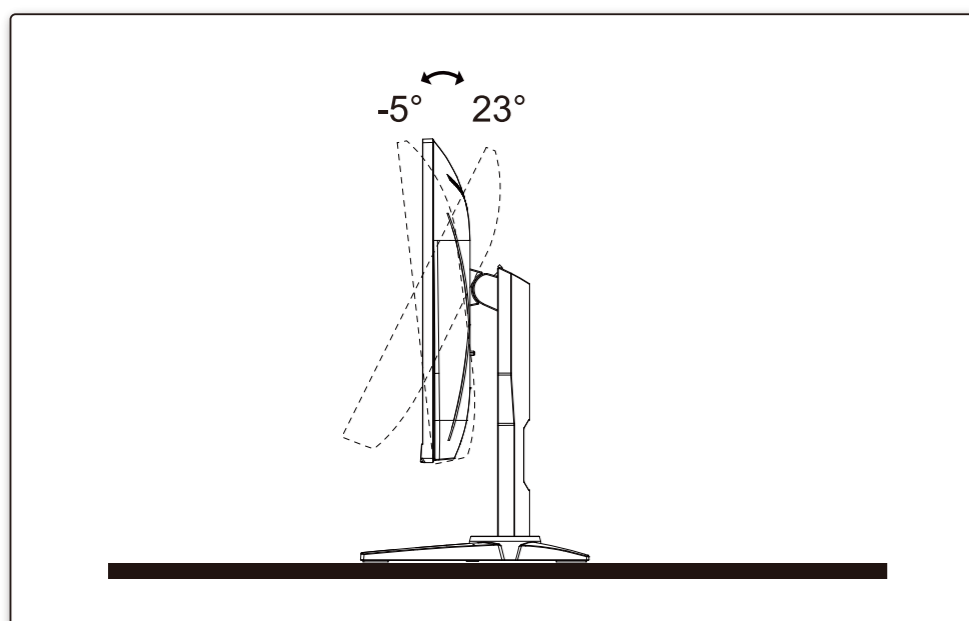

\*Different according to countries/regions  
Display design may differ from that illustrated

1

2

3

4

General Specification

Panel	Model name	24G2ZE		
	Driving system	TFT Color LCD		
	Viewable Image Size	60.5cm diagonal(23.8" Wide Screen)		
	Pixel pitch	0.2745mm(H) x 0.2745mm(V)		
Others	Horizontal scan range	30k-280kHz		
	Horizontal scan Size(Maximum)	527.04mm		
	Vertical scan range	48-240Hz		
	Vertical Scan Size(Maximum)	296.46mm		
	Max resolution	1920x1080@240Hz		
	Plug & Play	VESA DDC2B/CI		
	Power Source	100-240V~, 50/60Hz, 1.5A		
	Power Consumption	Typical(default brightness and contrast)	25W	
		Max. (brightness = 100, contrast = 100)	≤ 46W	
		Standby mode	≤ 0.3W	
Dimensions(with stand)	539.2x439.8x227.4mm(WxHxD)			
Net Weight	4.5kg			
Physical Characteristics	Connector Type	HDMIx2/DP/Earphone		
	Signal Cable Type	Detachable		
Environmental	Temperature	Operating	0°C ~ 40°C	
		Non-Operating	-25°C ~ 55°C	
	Humidity	Operating	10% ~ 85% (non-condensing)	
		Non-Operating	5% ~ 93% (non-condensing)	
	Altitude	Operating	0 ~ 5000 m (0 ~ 16404ft )	
		Non-Operating	0 ~ 12192m (0 ~ 40000ft )	