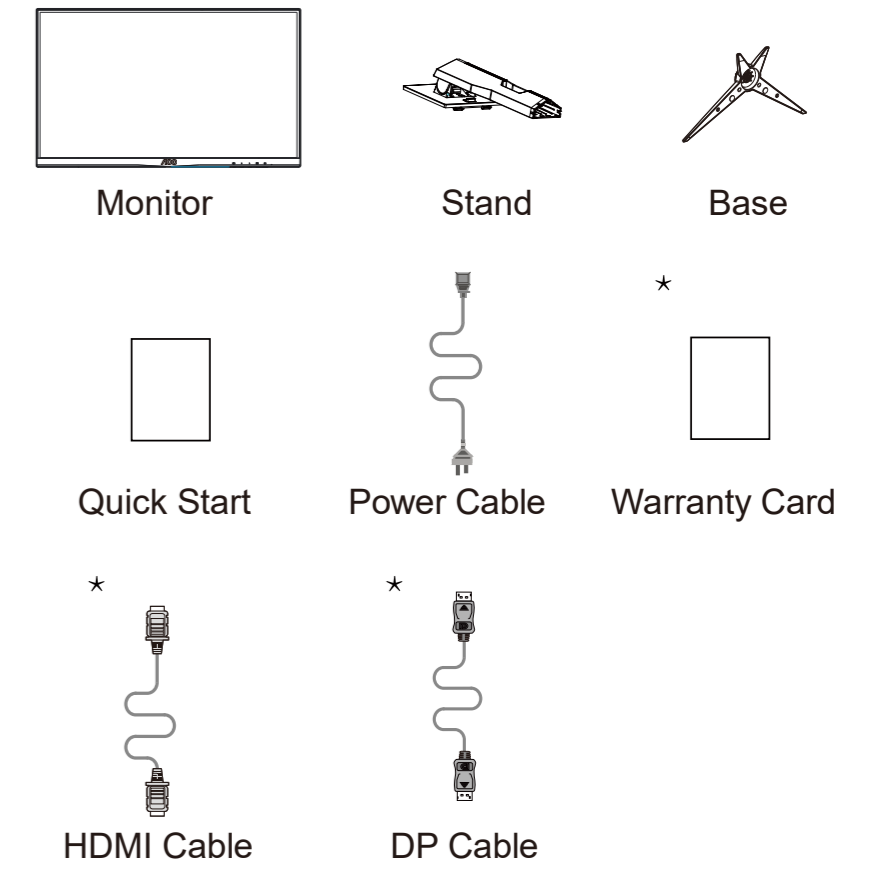

\*Different according to countries/regions  
Display design may differ from that illustrated

1

2

3

4

General Specification

Panel	Model name	24G2ZE		
	Driving system	TFT Color LCD		
	Viewable Image Size	60.5cm diagonal(23.8" Wide Screen)		
	Pixel pitch	0.2745mm(H) x 0.2745mm(V)		
Others	Horizontal scan range	30k-280kHz		
	Horizontal scan Size(Maximum)	527.04mm		
	Vertical scan range	48-240Hz		
	Vertical Scan Size(Maximum)	296.46mm		
	Max resolution	1920x1080@240Hz		
	Plug & Play	VESA DDC2B/CI		
	Power Source	100-240V~, 50/60Hz, 1.5A		
	Power Consumption	Typical(default brightness and contrast)	25W	
		Max. (brightness = 100, contrast = 100)	≤ 46W	
		Standby mode	≤ 0.3W	
Dimensions(with stand)	539.2x439.8x227.4mm(WxHxD)			
Net Weight	4.5kg			
Physical Characteristics	Connector Type	HDMIx2/DP/Earphone		
	Signal Cable Type	Detachable		
Environmental	Temperature	Operating	0°C ~ 40°C	
		Non-Operating	-25°C ~ 55°C	
	Humidity	Operating	10% ~ 85% (non-condensing)	
		Non-Operating	5% ~ 93% (non-condensing)	
	Altitude	Operating	0 ~ 5000 m (0 ~ 16404ft )	
		Non-Operating	0 ~ 12192m (0 ~ 40000ft )	