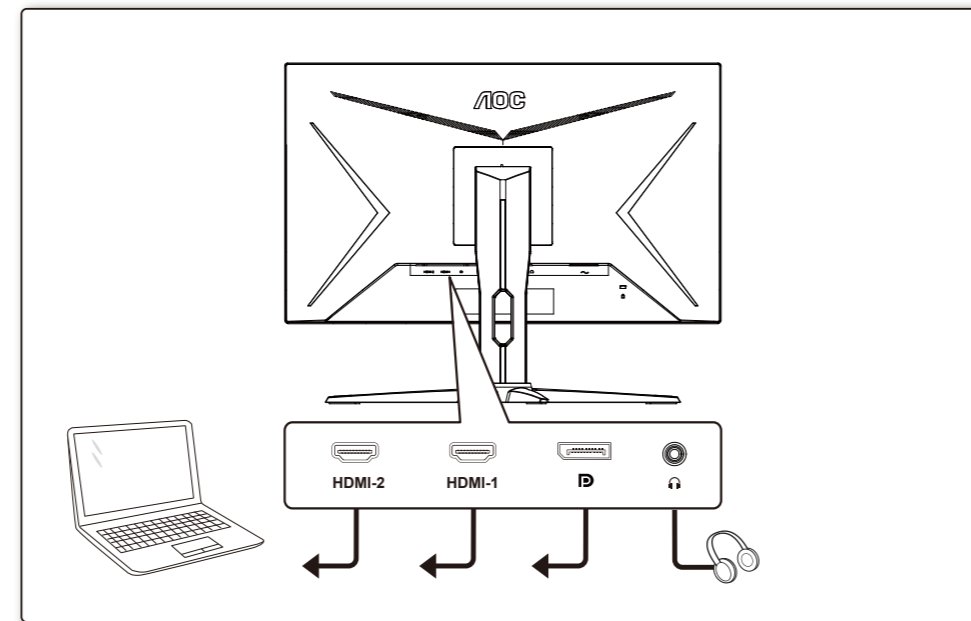

\*Different according to countries/regions  
Display design may differ from that illustrated

1

2

3

4

General Specification

Panel	Model name	24G2ZE		
	Driving system	TFT Color LCD		
	Viewable Image Size	60.5cm diagonal(23.8" Wide Screen)		
	Pixel pitch	0.2745mm(H) x 0.2745mm(V)		
Others	Horizontal scan range	30k-280kHz		
	Horizontal scan Size(Maximum)	527.04mm		
	Vertical scan range	48-240Hz		
	Vertical Scan Size(Maximum)	296.46mm		
	Max resolution	1920x1080@240Hz		
	Plug & Play	VESA DDC2B/CI		
	Power Source	100-240V~, 50/60Hz, 1.5A		
	Power Consumption	Typical(default brightness and contrast)	25W	
		Max. (brightness = 100, contrast = 100)	≤ 46W	
		Standby mode	≤ 0.3W	
Dimensions(with stand)	539.2x439.8x227.4mm(WxHxD)			
Net Weight	4.5kg			
Physical Characteristics	Connector Type	HDMIx2/DP/Earphone		
	Signal Cable Type	Detachable		
Environmental	Temperature	Operating	0°C ~ 40°C	
		Non-Operating	-25°C ~ 55°C	
	Humidity	Operating	10% ~ 85% (non-condensing)	
		Non-Operating	5% ~ 93% (non-condensing)	
	Altitude	Operating	0 ~ 5000 m (0 ~ 16404ft )	
		Non-Operating	0 ~ 12192m (0 ~ 40000ft )	