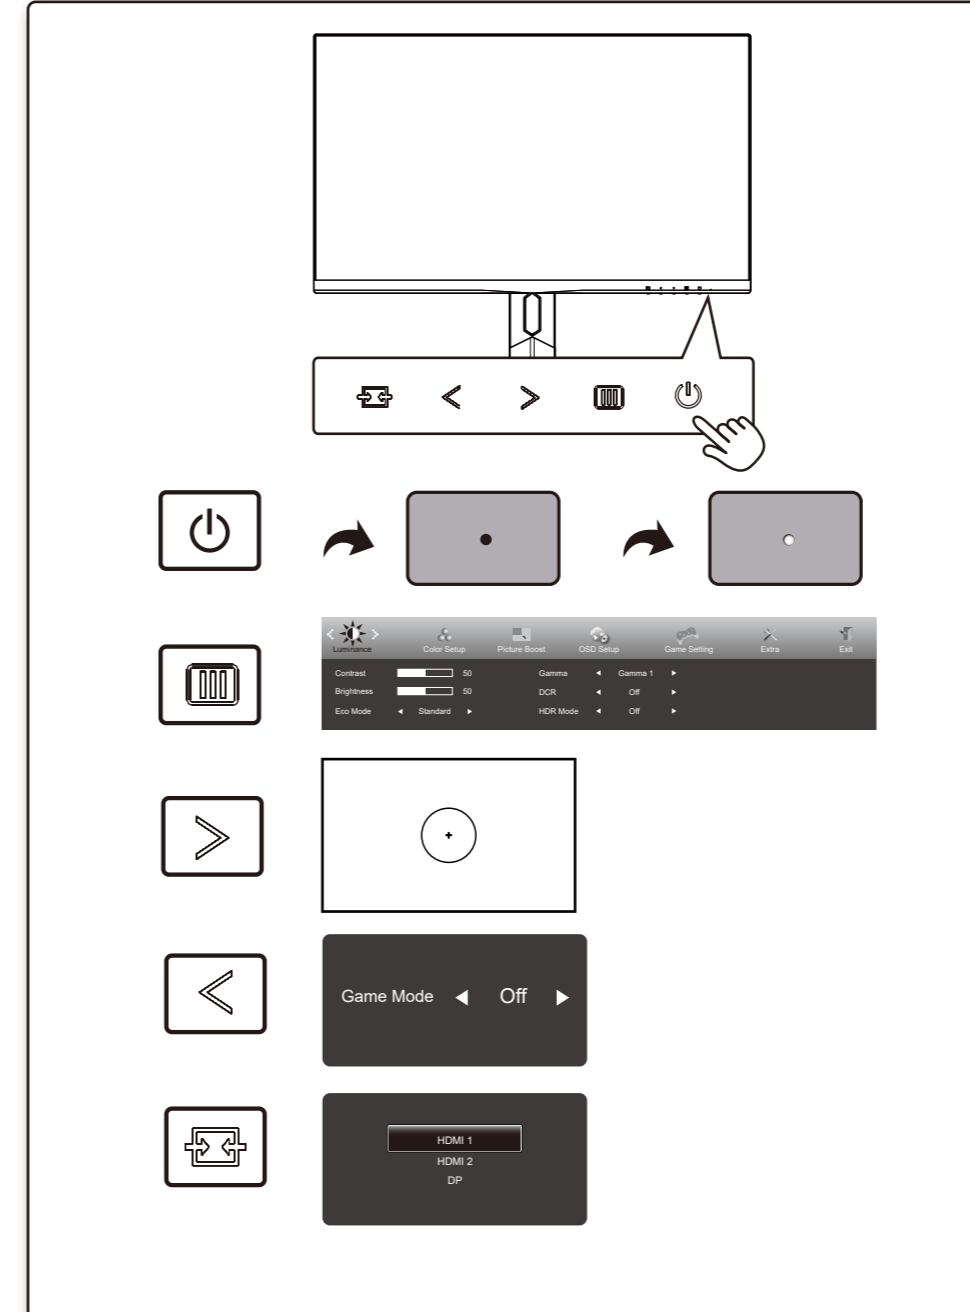

\*Different according to countries/regions  
Display design may differ from that illustrated

1

2

3

4

General Specification

Panel	Model name	24G2ZE		
	Driving system	TFT Color LCD		
	Viewable Image Size	60.5cm diagonal(23.8" Wide Screen)		
	Pixel pitch	0.2745mm(H) x 0.2745mm(V)		
Others	Horizontal scan range	30k-280kHz		
	Horizontal scan Size(Maximum)	527.04mm		
	Vertical scan range	48-240Hz		
	Vertical Scan Size(Maximum)	296.46mm		
	Max resolution	1920x1080@240Hz		
	Plug & Play	VESA DDC2B/CI		
	Power Source	100-240V~, 50/60Hz, 1.5A		
	Power Consumption	Typical(default brightness and contrast)	25W	
		Max. (brightness = 100, contrast = 100)	≤ 46W	
		Standby mode	≤ 0.3W	
Dimensions(with stand)	539.2x439.8x227.4mm(WxHxD)			
Net Weight	4.5kg			
Physical Characteristics	Connector Type	HDMIx2/DP/Earphone		
	Signal Cable Type	Detachable		
Environmental	Temperature	Operating	0°C ~ 40°C	
		Non-Operating	-25°C ~ 55°C	
	Humidity	Operating	10% ~ 85% (non-condensing)	
		Non-Operating	5% ~ 93% (non-condensing)	
	Altitude	Operating	0 ~ 5000 m (0 ~ 16404ft )	
		Non-Operating	0 ~ 12192m (0 ~ 40000ft )	