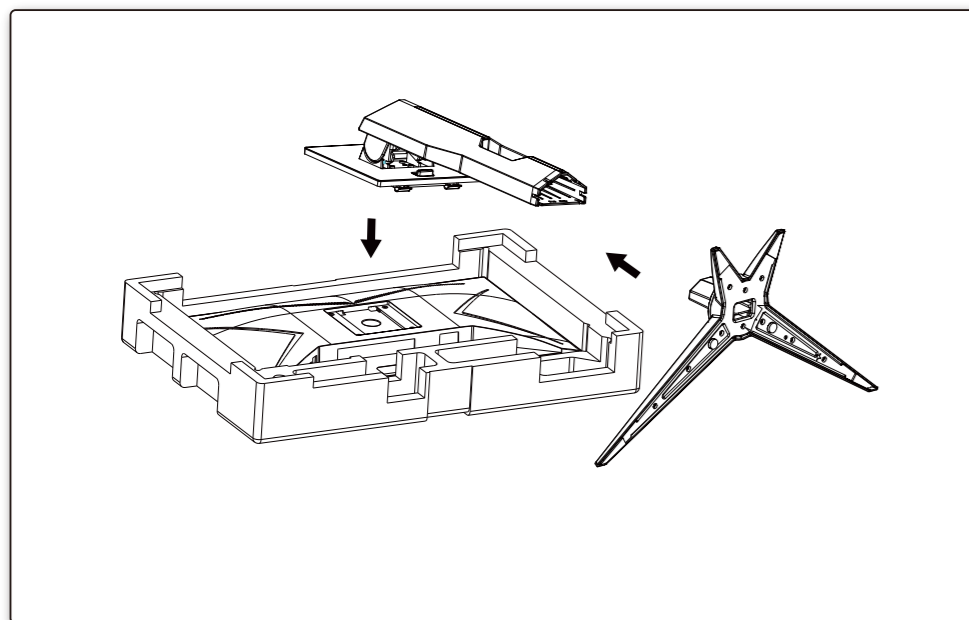

\*Different according to countries/regions  
Display design may differ from that illustrated

1

2

3

4

General Specification

Panel	Model name	24G2ZE		
	Driving system	TFT Color LCD		
	Viewable Image Size	60.5cm diagonal(23.8" Wide Screen)		
	Pixel pitch	0.2745mm(H) x 0.2745mm(V)		
Others	Horizontal scan range	30k-280kHz		
	Horizontal scan Size(Maximum)	527.04mm		
	Vertical scan range	48-240Hz		
	Vertical Scan Size(Maximum)	296.46mm		
	Max resolution	1920x1080@240Hz		
	Plug & Play	VESA DDC2B/CI		
	Power Source	100-240V~, 50/60Hz, 1.5A		
	Power Consumption	Typical(default brightness and contrast)	25W	
		Max. (brightness = 100, contrast = 100)	≤ 46W	
		Standby mode	≤ 0.3W	
Dimensions(with stand)	539.2x439.8x227.4mm(WxHxD)			
Net Weight	4.5kg			
Physical Characteristics	Connector Type	HDMIx2/DP/Earphone		
	Signal Cable Type	Detachable		
Environmental	Temperature	Operating	0°C ~ 40°C	
		Non-Operating	-25°C ~ 55°C	
	Humidity	Operating	10% ~ 85% (non-condensing)	
		Non-Operating	5% ~ 93% (non-condensing)	
	Altitude	Operating	0 ~ 5000 m (0 ~ 16404ft )	
		Non-Operating	0 ~ 12192m (0 ~ 40000ft )	