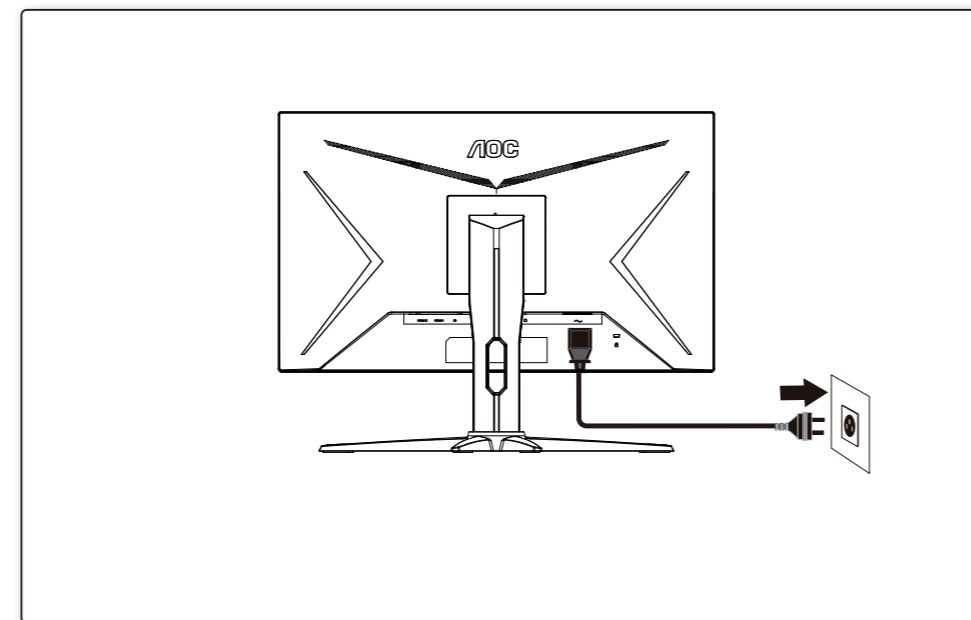

\*Different according to countries/regions  
Display design may differ from that illustrated

1

2

3

4

General Specification

Panel	Model name	24G2ZE		
	Driving system	TFT Color LCD		
	Viewable Image Size	60.5cm diagonal(23.8" Wide Screen)		
	Pixel pitch	0.2745mm(H) x 0.2745mm(V)		
Others	Horizontal scan range	30k-280kHz		
	Horizontal scan Size(Maximum)	527.04mm		
	Vertical scan range	48-240Hz		
	Vertical Scan Size(Maximum)	296.46mm		
	Max resolution	1920x1080@240Hz		
	Plug & Play	VESA DDC2B/CI		
	Power Source	100-240V~, 50/60Hz, 1.5A		
	Power Consumption	Typical(default brightness and contrast)	25W	
		Max. (brightness = 100, contrast = 100)	≤ 46W	
		Standby mode	≤ 0.3W	
Dimensions(with stand)	539.2x439.8x227.4mm(WxHxD)			
Net Weight	4.5kg			
Physical Characteristics	Connector Type	HDMIx2/DP/Earphone		
	Signal Cable Type	Detachable		
Environmental	Temperature	Operating	0°C ~ 40°C	
		Non-Operating	-25°C ~ 55°C	
	Humidity	Operating	10% ~ 85% (non-condensing)	
		Non-Operating	5% ~ 93% (non-condensing)	
	Altitude	Operating	0 ~ 5000 m (0 ~ 16404ft )	
		Non-Operating	0 ~ 12192m (0 ~ 40000ft )	