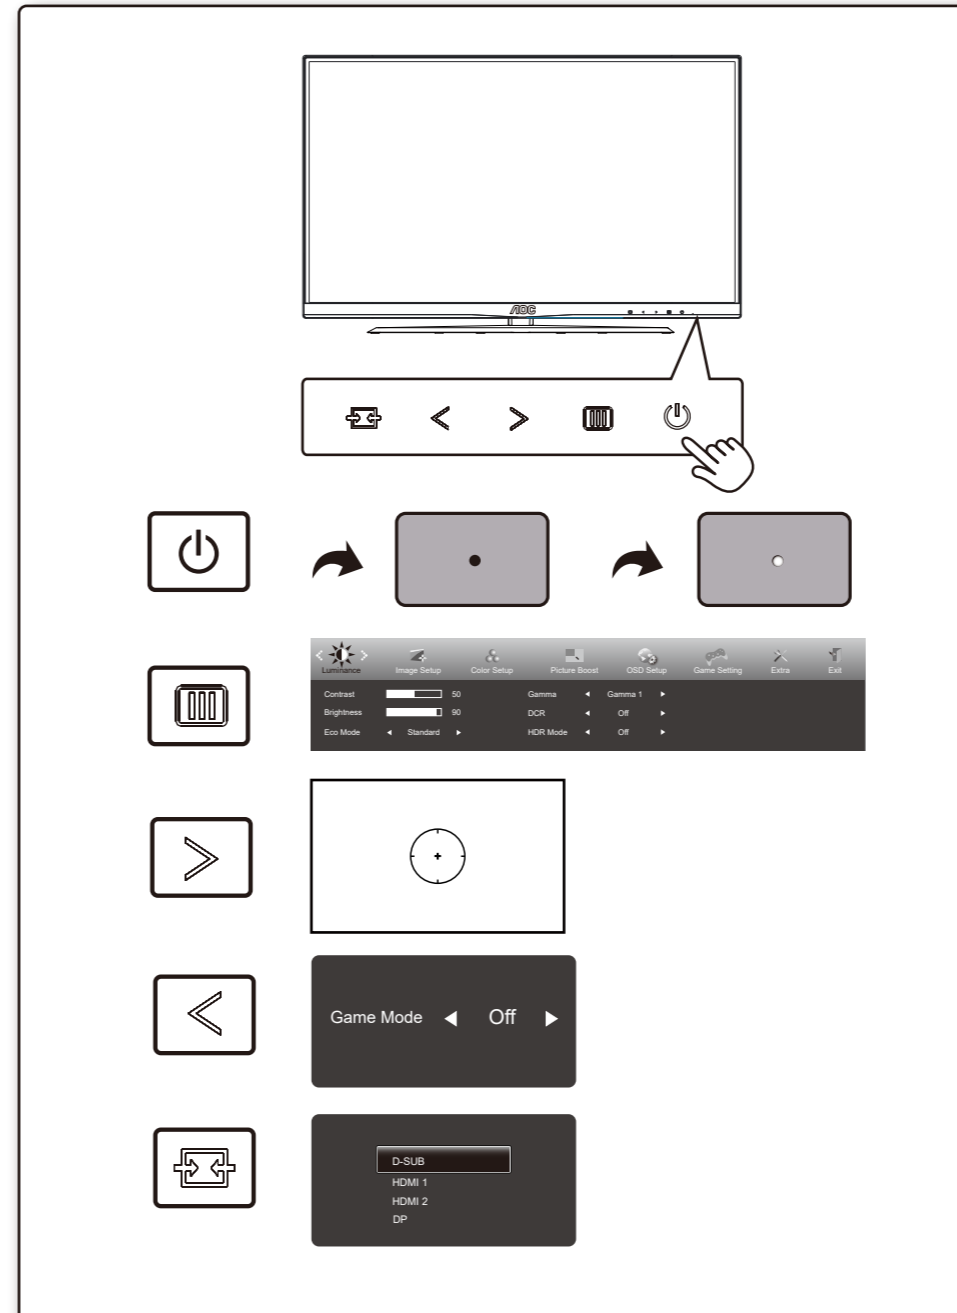

**US/Canada**  
https://us.aoc.com/en-US/downloads

Printed in China

xxxxxxx

**AOC GAMING**

Quick Start  
27G2SPU

www.aoc.com  
©2022 AOC.All Rights Reserved

**HDMI**

\*Different according to countries/regions  
Display design may differ from that illustrated

**1**

**2**

**3**

**4**

**General Specification**

Panel	Model name	27G2SPU		
	Driving system	TFT Color LCD		
	Viewable Image Size	68.6cm diagonal (27" Wide Screen)		
	Pixel pitch	0.3114mm(H) x 0.3114mm(V)		
Others	Horizontal scan range	30k~160kHz(D-SUB/HDMI) 30k~200kHz(DP)		
	Horizontal scan Size(Maximum)	597.888mm		
	Vertical scan range	48-60Hz(D-SUB) 48-144Hz(HDMI) 48-165Hz(DP)		
	Vertical Scan Size(Maximum)	336.312mm		
	Optimal preset resolution	1920x1080@60Hz		
	Plug & Play	VESA DDC2B/CI		
	Power Source	100-240V~, 50/60Hz, 1.5A		
	Power Consumption	Typical (default brightness and contrast)	28W	
		Max. (brightness =100, contrast =100)	≤ 75W	
		Standby mode	≤ 0.3W	
Dimensions(with stand)	612.5X(398.6~528.6)X227.4mm (WxHxD)			
Net Weight	5.2kg			
Physical Characteristics	Connector Type	DP/HDMI/D-SUB/Earphone/Audio in/USB		
	Signal Cable Type	Detachable		
Environmental	Temperature	Operating	0°C~ 40°C	
		Non-Operating	-25°C~ 55°C	
	Humidity	Operating	10% ~ 85% (non-condensing)	
		Non-Operating	5% ~ 93% (non-condensing)	
Altitude	Operating	0~ 5000 m (0~ 16404ft )		
	Non-Operating	0~ 12192m (0~ 40000ft )		