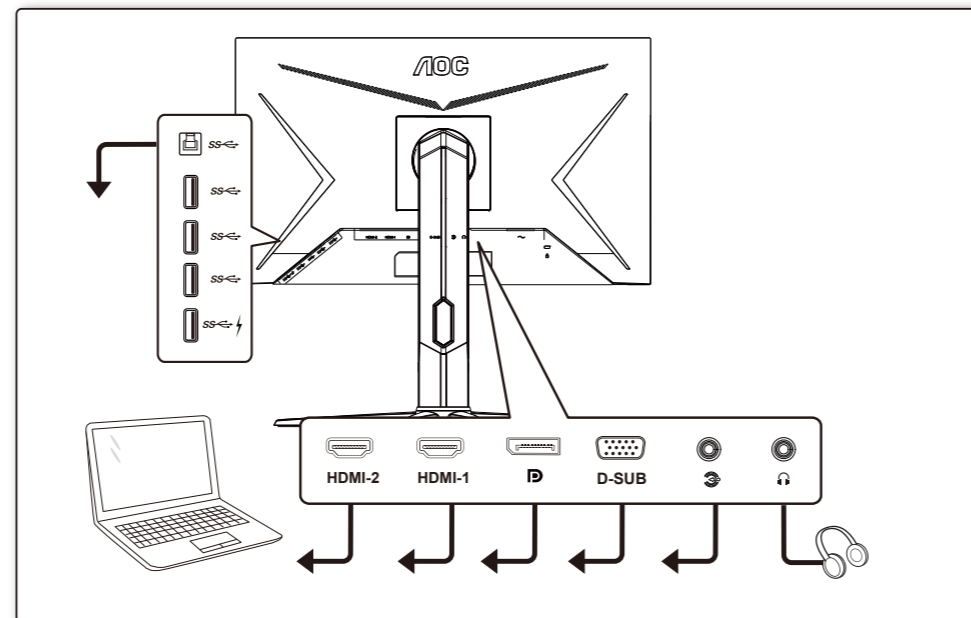

**US/Canada**  
https://us.aoc.com/en-US/downloads

Printed in China

xxxxxxx

**AOC GAMING**

Quick Start  
27G2SPU

www.aoc.com  
©2022 AOC.All Rights Reserved

**HDMI**

\*Different according to countries/regions  
Display design may differ from that illustrated

**1**

**2**

**3**

**4**

**General Specification**

Panel	Model name	27G2SPU		
	Driving system	TFT Color LCD		
	Viewable Image Size	68.6cm diagonal (27" Wide Screen)		
	Pixel pitch	0.3114mm(H) x 0.3114mm(V)		
Others	Horizontal scan range	30k~160kHz(D-SUB/HDMI) 30k~200kHz(DP)		
	Horizontal scan Size(Maximum)	597.888mm		
	Vertical scan range	48-60Hz(D-SUB) 48-144Hz(HDMI) 48-165Hz(DP)		
	Vertical Scan Size(Maximum)	336.312mm		
	Optimal preset resolution	1920x1080@60Hz		
	Plug & Play	VESA DDC2B/CI		
	Power Source	100-240V~, 50/60Hz, 1.5A		
	Power Consumption	Typical (default brightness and contrast)	28W	
		Max. (brightness =100, contrast =100)	≤ 75W	
		Standby mode	≤ 0.3W	
Dimensions(with stand)	612.5X(398.6~528.6)X227.4mm (WxHxD)			
Net Weight	5.2kg			
Physical Characteristics	Connector Type	DP/HDMI/D-SUB/Earphone/Audio in/USB		
	Signal Cable Type	Detachable		
Environmental	Temperature	Operating	0°C~ 40°C	
		Non-Operating	-25°C~ 55°C	
	Humidity	Operating	10% ~ 85% (non-condensing)	
		Non-Operating	5% ~ 93% (non-condensing)	
Altitude	Operating	0~ 5000 m (0~ 16404ft )		
	Non-Operating	0~ 12192m (0~ 40000ft )		