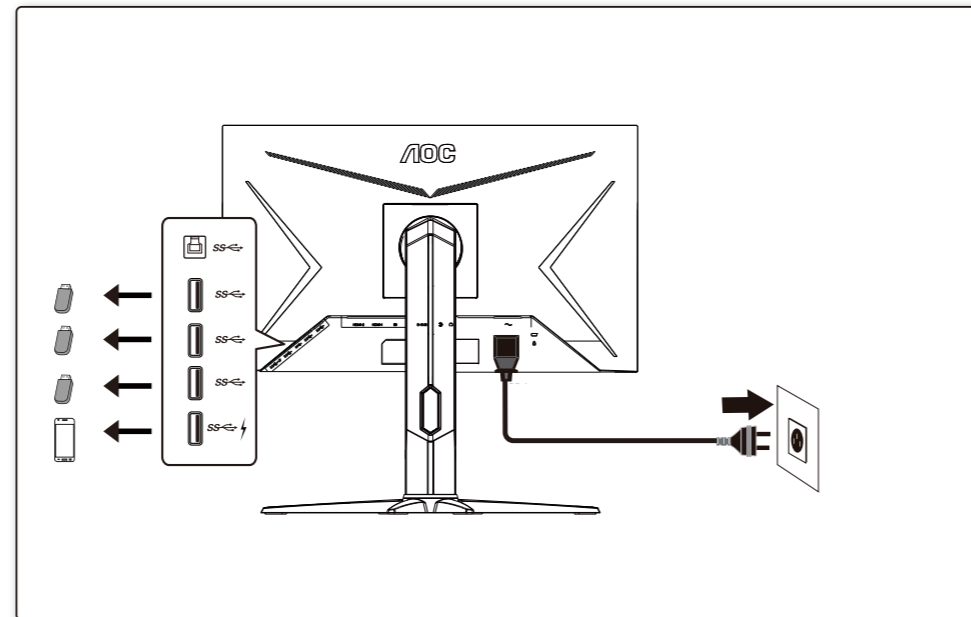

**US/Canada**  
https://us.aoc.com/en-US/downloads

Printed in China

xxxxxxx

**AOC GAMING**

Quick Start  
27G2SPU

www.aoc.com  
©2022 AOC.All Rights Reserved

**HDMI**

\*Different according to countries/regions  
Display design may differ from that illustrated

**1**

**2**

**3**

**4**

**General Specification**

Panel	Model name	27G2SPU		
	Driving system	TFT Color LCD		
	Viewable Image Size	68.6cm diagonal (27" Wide Screen)		
	Pixel pitch	0.3114mm(H) x 0.3114mm(V)		
Others	Horizontal scan range	30k~160kHz(D-SUB/HDMI) 30k~200kHz(DP)		
	Horizontal scan Size(Maximum)	597.888mm		
	Vertical scan range	48-60Hz(D-SUB) 48-144Hz(HDMI) 48-165Hz(DP)		
	Vertical Scan Size(Maximum)	336.312mm		
	Optimal preset resolution	1920x1080@60Hz		
	Plug & Play	VESA DDC2B/CI		
	Power Source	100-240V~, 50/60Hz, 1.5A		
	Power Consumption	Typical (default brightness and contrast)	28W	
		Max. (brightness =100, contrast =100)	≤ 75W	
		Standby mode	≤ 0.3W	
Dimensions(with stand)	612.5X(398.6~528.6)X227.4mm (WxHxD)			
Net Weight	5.2kg			
Physical Characteristics	Connector Type	DP/HDMI/D-SUB/Earphone/Audio in/USB		
	Signal Cable Type	Detachable		
Environmental	Temperature	Operating	0°C~ 40°C	
		Non-Operating	-25°C~ 55°C	
	Humidity	Operating	10% ~ 85% (non-condensing)	
		Non-Operating	5% ~ 93% (non-condensing)	
Altitude	Operating	0~ 5000 m (0~ 16404ft )		
	Non-Operating	0~ 12192m (0~ 40000ft )		