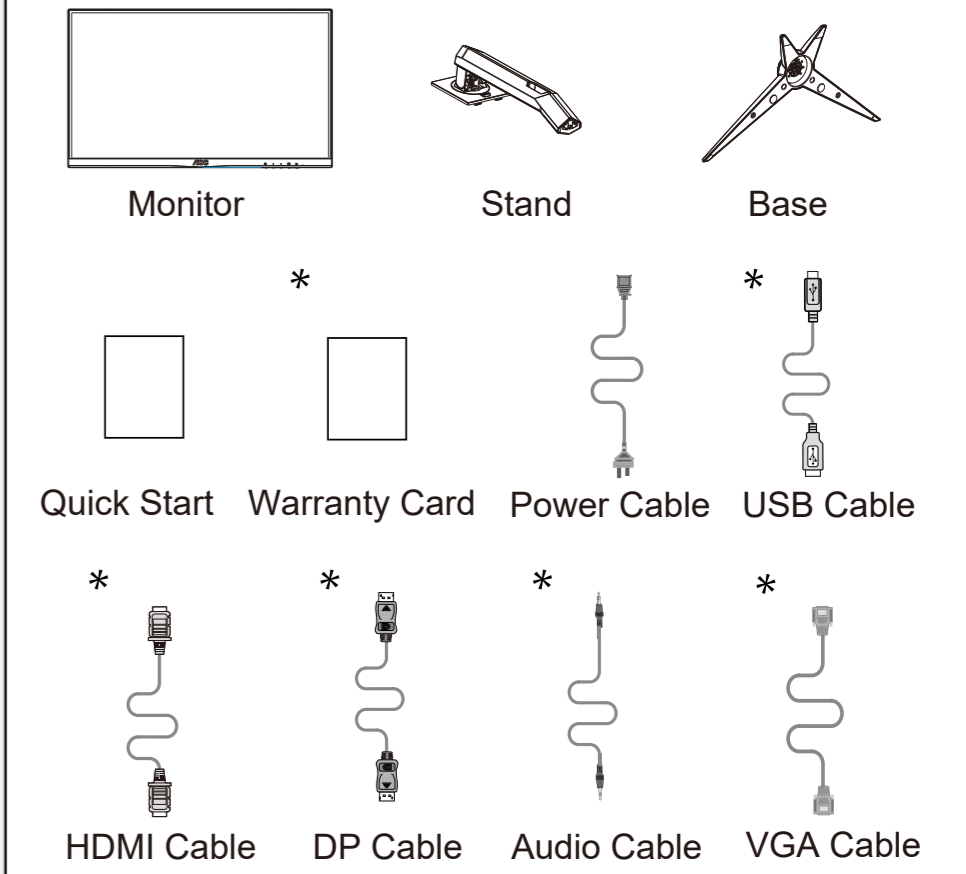

**US/Canada**  
https://us.aoc.com/en-US/downloads

Printed in China

xxxxxxx

**AOC GAMING**

Quick Start  
27G2SPU

www.aoc.com  
©2022 AOC.All Rights Reserved

**HDMI**

\*Different according to countries/regions  
Display design may differ from that illustrated

**1**

**2**

**3**

**4**

**General Specification**

Panel	Model name	27G2SPU		
	Driving system	TFT Color LCD		
	Viewable Image Size	68.6cm diagonal (27" Wide Screen)		
	Pixel pitch	0.3114mm(H) x 0.3114mm(V)		
Others	Horizontal scan range	30k~160kHz(D-SUB/HDMI) 30k~200kHz(DP)		
	Horizontal scan Size(Maximum)	597.888mm		
	Vertical scan range	48-60Hz(D-SUB) 48-144Hz(HDMI) 48-165Hz(DP)		
	Vertical Scan Size(Maximum)	336.312mm		
	Optimal preset resolution	1920x1080@60Hz		
	Plug & Play	VESA DDC2B/CI		
	Power Source	100-240V~, 50/60Hz, 1.5A		
	Power Consumption	Typical (default brightness and contrast)	28W	
		Max. (brightness =100, contrast =100)	≤ 75W	
		Standby mode	≤ 0.3W	
Dimensions(with stand)	612.5X(398.6~528.6)X227.4mm (WxHxD)			
Net Weight	5.2kg			
Physical Characteristics	Connector Type	DP/HDMI/D-SUB/Earphone/Audio in/USB		
	Signal Cable Type	Detachable		
Environmental	Temperature	Operating	0°C~ 40°C	
		Non-Operating	-25°C~ 55°C	
	Humidity	Operating	10% ~ 85% (non-condensing)	
		Non-Operating	5% ~ 93% (non-condensing)	
Altitude	Operating	0~ 5000 m (0~ 16404ft )		
	Non-Operating	0~ 12192m (0~ 40000ft )		