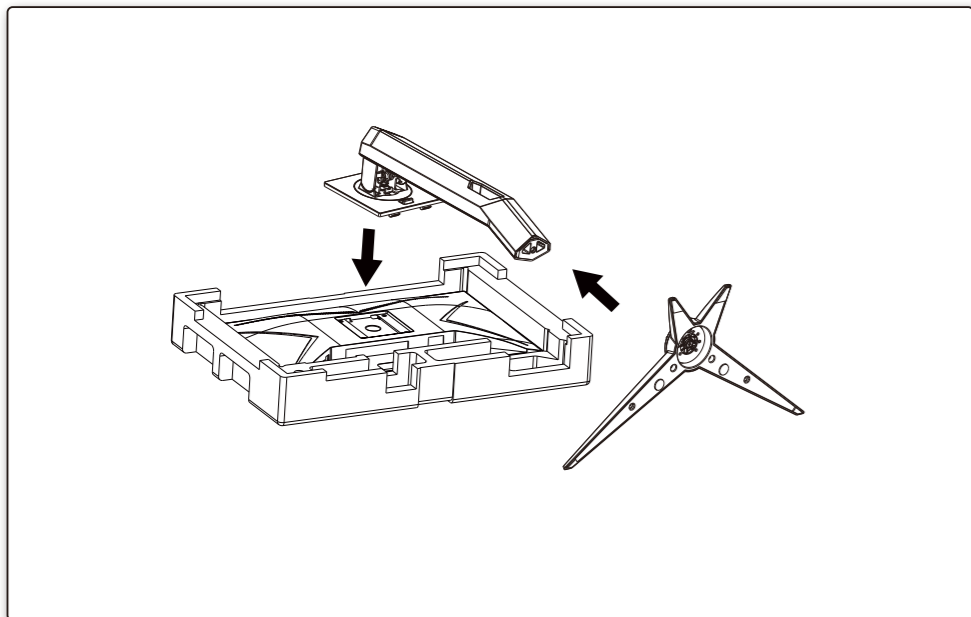

**US/Canada**  
https://us.aoc.com/en-US/downloads

Printed in China

xxxxxxx

**AOC GAMING**

Quick Start  
27G2SPU

www.aoc.com  
©2022 AOC.All Rights Reserved

**HDMI**

\*Different according to countries/regions  
Display design may differ from that illustrated

**1**

**2**

**3**

**4**

**General Specification**

Panel	Model name	27G2SPU		
	Driving system	TFT Color LCD		
	Viewable Image Size	68.6cm diagonal (27" Wide Screen)		
	Pixel pitch	0.3114mm(H) x 0.3114mm(V)		
Others	Horizontal scan range	30k~160kHz(D-SUB/HDMI) 30k~200kHz(DP)		
	Horizontal scan Size(Maximum)	597.888mm		
	Vertical scan range	48-60Hz(D-SUB) 48-144Hz(HDMI) 48-165Hz(DP)		
	Vertical Scan Size(Maximum)	336.312mm		
	Optimal preset resolution	1920x1080@60Hz		
	Plug & Play	VESA DDC2B/CI		
	Power Source	100-240V~, 50/60Hz, 1.5A		
	Power Consumption	Typical (default brightness and contrast)	28W	
		Max. (brightness =100, contrast =100)	≤ 75W	
		Standby mode	≤ 0.3W	
Dimensions(with stand)	612.5X(398.6~528.6)X227.4mm (WxHxD)			
Net Weight	5.2kg			
Physical Characteristics	Connector Type	DP/HDMI/D-SUB/Earphone/Audio in/USB		
	Signal Cable Type	Detachable		
Environmental	Temperature	Operating	0°C~ 40°C	
		Non-Operating	-25°C~ 55°C	
	Humidity	Operating	10% ~ 85% (non-condensing)	
		Non-Operating	5% ~ 93% (non-condensing)	
Altitude	Operating	0~ 5000 m (0~ 16404ft )		
	Non-Operating	0~ 12192m (0~ 40000ft )		