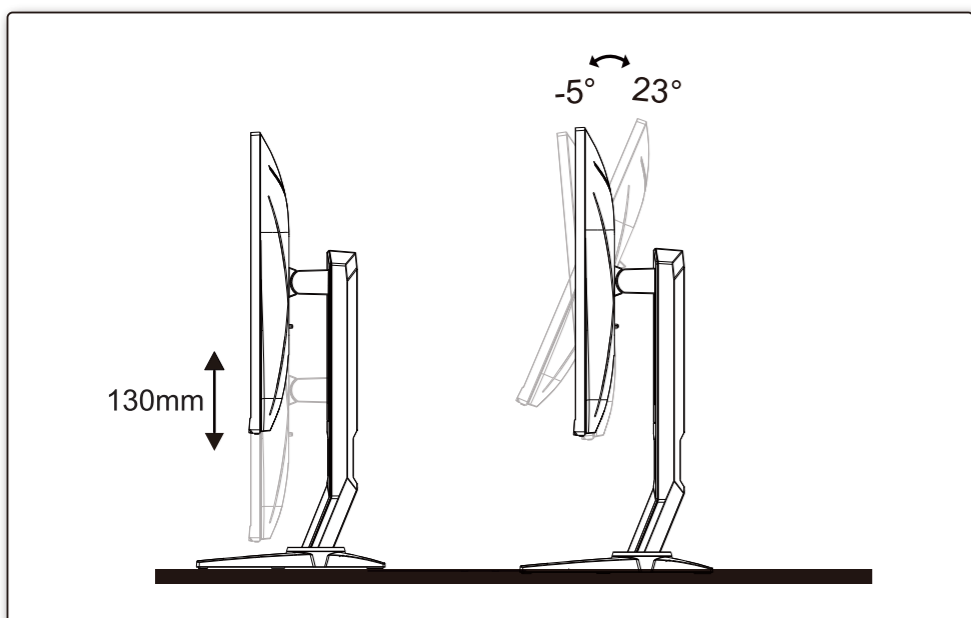

**US/Canada**  
https://us.aoc.com/en-US/downloads

Printed in China

xxxxxxx

**AOC GAMING**

Quick Start  
27G2SPU

www.aoc.com  
©2022 AOC.All Rights Reserved

**HDMI**

\*Different according to countries/regions  
Display design may differ from that illustrated

**1**

**2**

**3**

**4**

**General Specification**

Panel	Model name	27G2SPU		
	Driving system	TFT Color LCD		
	Viewable Image Size	68.6cm diagonal (27" Wide Screen)		
	Pixel pitch	0.3114mm(H) x 0.3114mm(V)		
Others	Horizontal scan range	30k~160kHz(D-SUB/HDMI) 30k~200kHz(DP)		
	Horizontal scan Size(Maximum)	597.888mm		
	Vertical scan range	48-60Hz(D-SUB) 48-144Hz(HDMI) 48-165Hz(DP)		
	Vertical Scan Size(Maximum)	336.312mm		
	Optimal preset resolution	1920x1080@60Hz		
	Plug & Play	VESA DDC2B/CI		
	Power Source	100-240V~, 50/60Hz, 1.5A		
	Power Consumption	Typical (default brightness and contrast)	28W	
		Max. (brightness =100, contrast =100)	≤ 75W	
		Standby mode	≤ 0.3W	
Dimensions(with stand)	612.5X(398.6~528.6)X227.4mm (WxHxD)			
Net Weight	5.2kg			
Physical Characteristics	Connector Type	DP/HDMI/D-SUB/Earphone/Audio in/USB		
	Signal Cable Type	Detachable		
Environmental	Temperature	Operating	0°C~ 40°C	
		Non-Operating	-25°C~ 55°C	
	Humidity	Operating	10% ~ 85% (non-condensing)	
		Non-Operating	5% ~ 93% (non-condensing)	
Altitude	Operating	0~ 5000 m (0~ 16404ft )		
	Non-Operating	0~ 12192m (0~ 40000ft )		