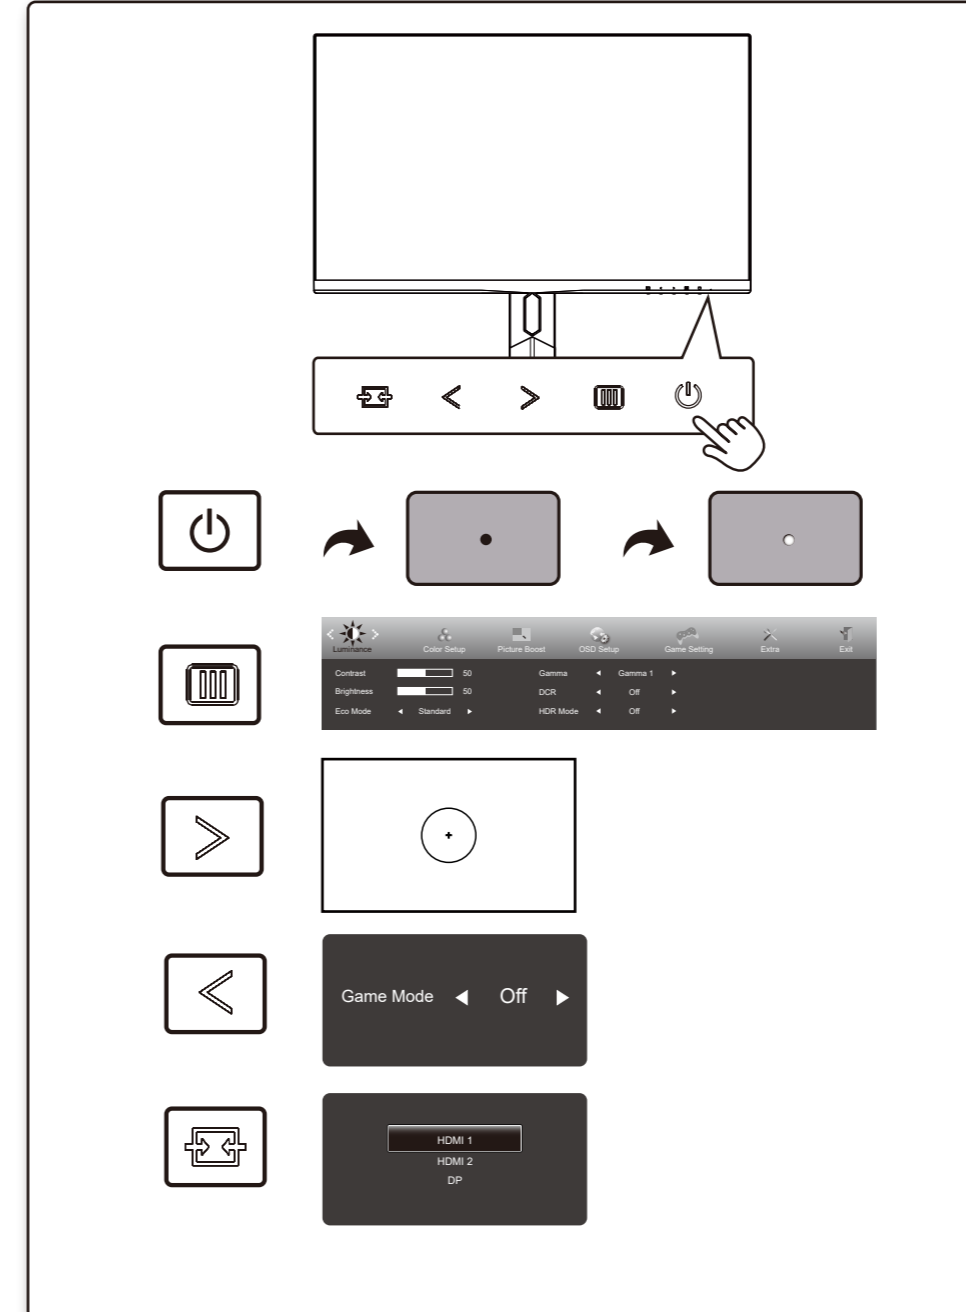

AOC
GAMING

Quick Start
24G2ZU

www.aoc.com
©2023 AOC.All Rights Reserved

HDMI
HIGH-DEFINITION MULTIMEDIA INTERFACE

*Different according to countries/regions
Display design may differ from that illustrated

1

2

3

4

General Specification

Panel	Model name	24G2ZU		
	Driving system	TFT Color LCD		
	Viewable Image Size	60.5cm diagonal(23.8" Wide Screen)		
	Pixel pitch	0.2745mm(H) x 0.2745mm(V)		
Others	Horizontal scan range	30k-280kHz		
	Horizontal scan Size(Maximum)	527.04mm		
	Vertical scan range	48-240Hz		
	Vertical Scan Size(Maximum)	296.46mm		
	Max resolution	1920x1080@240Hz		
	Plug & Play	VESA DDC2B/CI		
	Power Source	100-240V~, 50/60Hz, 1.5A		
	Power Consumption	Typical(default brightness and contrast)	26W	
		Max. (brightness = 100, contrast = 100)	≤ 80W	
		Standby mode	≤ 0.3W	
Dimensions(with stand)	539.2X(383.4~503.8)X227.4mm(WxHxD)			
Net Weight	5.03kg			
Physical Characteristics	Connector Type	HDMIx2/DP/Earphone/USB upstream/USB downstreamx4/(includes 1 fast charger)		
	Signal Cable Type	Detachable		
Environmental	Temperature	Operating	0°C ~ 40°C	
		Non-Operating	-25°C ~ 55°C	
	Humidity	Operating	10% ~ 85% (non-condensing)	
		Non-Operating	5% ~ 93% (non-condensing)	
	Altitude	Operating	0 ~ 5000m (0 ~ 16404ft)	
		Non-Operating	0 ~ 12192m (0 ~ 40000ft)	