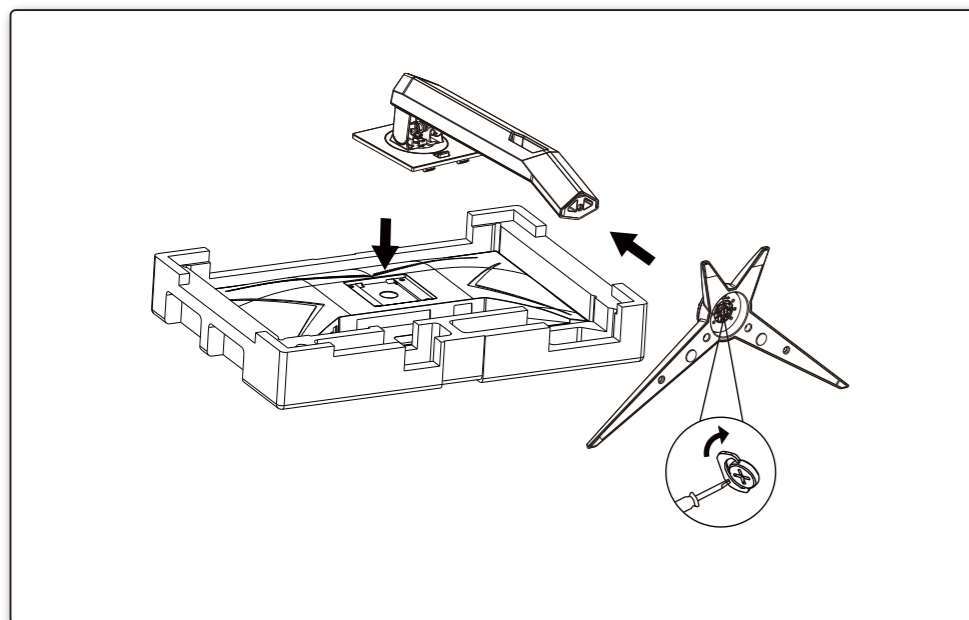

AOC
GAMING

Quick Start
24G2ZU

www.aoc.com
©2023 AOC.All Rights Reserved

HDMI
HIGH-DEFINITION MULTIMEDIA INTERFACE

*Different according to countries/regions
Display design may differ from that illustrated

1

2

3

4

General Specification

Panel	Model name	24G2ZU		
	Driving system	TFT Color LCD		
	Viewable Image Size	60.5cm diagonal(23.8" Wide Screen)		
	Pixel pitch	0.2745mm(H) x 0.2745mm(V)		
Others	Horizontal scan range	30k-280kHz		
	Horizontal scan Size(Maximum)	527.04mm		
	Vertical scan range	48-240Hz		
	Vertical Scan Size(Maximum)	296.46mm		
	Max resolution	1920x1080@240Hz		
	Plug & Play	VESA DDC2B/CI		
	Power Source	100-240V~, 50/60Hz, 1.5A		
	Power Consumption	Typical(default brightness and contrast)	26W	
		Max. (brightness = 100, contrast = 100)	≤ 80W	
		Standby mode	≤ 0.3W	
Dimensions(with stand)	539.2X(383.4~503.8)X227.4mm(WxHxD)			
Net Weight	5.03kg			
Physical Characteristics	Connector Type	HDMIx2/DP/Earphone/USB upstream/USB downstreamx4/(includes 1 fast charger)		
	Signal Cable Type	Detachable		
Environmental	Temperature	Operating	0°C ~ 40°C	
		Non-Operating	-25°C ~ 55°C	
	Humidity	Operating	10% ~ 85% (non-condensing)	
		Non-Operating	5% ~ 93% (non-condensing)	
	Altitude	Operating	0 ~ 5000m (0 ~ 16404ft)	
		Non-Operating	0 ~ 12192m (0 ~ 40000ft)	