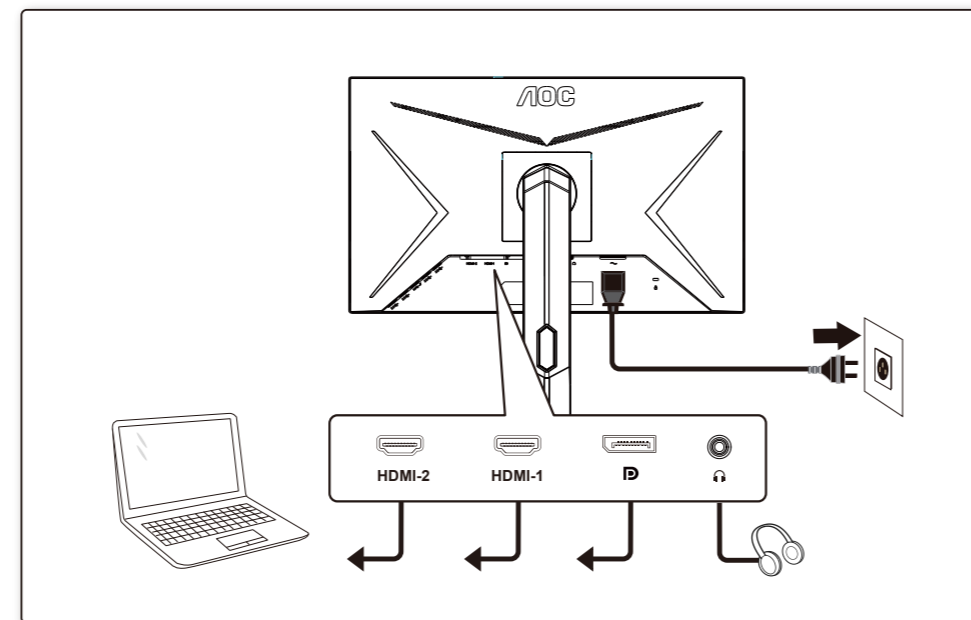

AOC
GAMING

Quick Start
24G2ZU

www.aoc.com
©2023 AOC.All Rights Reserved

HDMI
HIGH-DEFINITION MULTIMEDIA INTERFACE

*Different according to countries/regions
Display design may differ from that illustrated

1

2

3

4

General Specification

Panel	Model name	24G2ZU		
	Driving system	TFT Color LCD		
	Viewable Image Size	60.5cm diagonal(23.8" Wide Screen)		
	Pixel pitch	0.2745mm(H) x 0.2745mm(V)		
Others	Horizontal scan range	30k-280kHz		
	Horizontal scan Size(Maximum)	527.04mm		
	Vertical scan range	48-240Hz		
	Vertical Scan Size(Maximum)	296.46mm		
	Max resolution	1920x1080@240Hz		
	Plug & Play	VESA DDC2B/CI		
	Power Source	100-240V~, 50/60Hz, 1.5A		
	Power Consumption	Typical(default brightness and contrast)	26W	
		Max. (brightness = 100, contrast = 100)	≤ 80W	
		Standby mode	≤ 0.3W	
Dimensions(with stand)	539.2X(383.4~503.8)X227.4mm(WxHxD)			
Net Weight	5.03kg			
Physical Characteristics	Connector Type	HDMIx2/DP/Earphone/USB upstream/USB downstreamx4/(includes 1 fast charger)		
	Signal Cable Type	Detachable		
Environmental	Temperature	Operating	0°C ~ 40°C	
		Non-Operating	-25°C ~ 55°C	
	Humidity	Operating	10% ~ 85% (non-condensing)	
		Non-Operating	5% ~ 93% (non-condensing)	
	Altitude	Operating	0 ~ 5000m (0 ~ 16404ft)	
		Non-Operating	0 ~ 12192m (0 ~ 40000ft)	