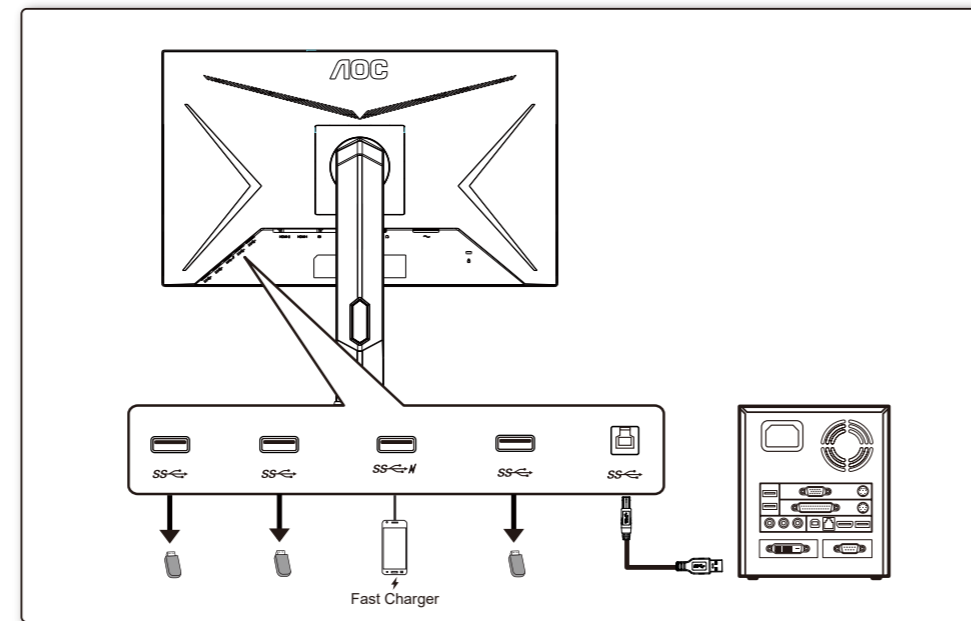

AOC
GAMING

Quick Start
24G2ZU

www.aoc.com
©2023 AOC.All Rights Reserved

HDMI
HIGH-DEFINITION MULTIMEDIA INTERFACE

*Different according to countries/regions
Display design may differ from that illustrated

1

2

3

4

General Specification

Panel	Model name	24G2ZU		
	Driving system	TFT Color LCD		
	Viewable Image Size	60.5cm diagonal(23.8" Wide Screen)		
	Pixel pitch	0.2745mm(H) x 0.2745mm(V)		
Others	Horizontal scan range	30k-280kHz		
	Horizontal scan Size(Maximum)	527.04mm		
	Vertical scan range	48-240Hz		
	Vertical Scan Size(Maximum)	296.46mm		
	Max resolution	1920x1080@240Hz		
	Plug & Play	VESA DDC2B/CI		
	Power Source	100-240V~, 50/60Hz, 1.5A		
	Power Consumption	Typical(default brightness and contrast)	26W	
		Max. (brightness = 100, contrast = 100)	≤ 80W	
		Standby mode	≤ 0.3W	
Dimensions(with stand)	539.2X(383.4~503.8)X227.4mm(WxHxD)			
Net Weight	5.03kg			
Physical Characteristics	Connector Type	HDMIx2/DP/Earphone/USB upstream/USB downstreamx4/(includes 1 fast charger)		
	Signal Cable Type	Detachable		
Environmental	Temperature	Operating	0°C ~ 40°C	
		Non-Operating	-25°C ~ 55°C	
	Humidity	Operating	10% ~ 85% (non-condensing)	
		Non-Operating	5% ~ 93% (non-condensing)	
	Altitude	Operating	0 ~ 5000m (0 ~ 16404ft)	
		Non-Operating	0 ~ 12192m (0 ~ 40000ft)	