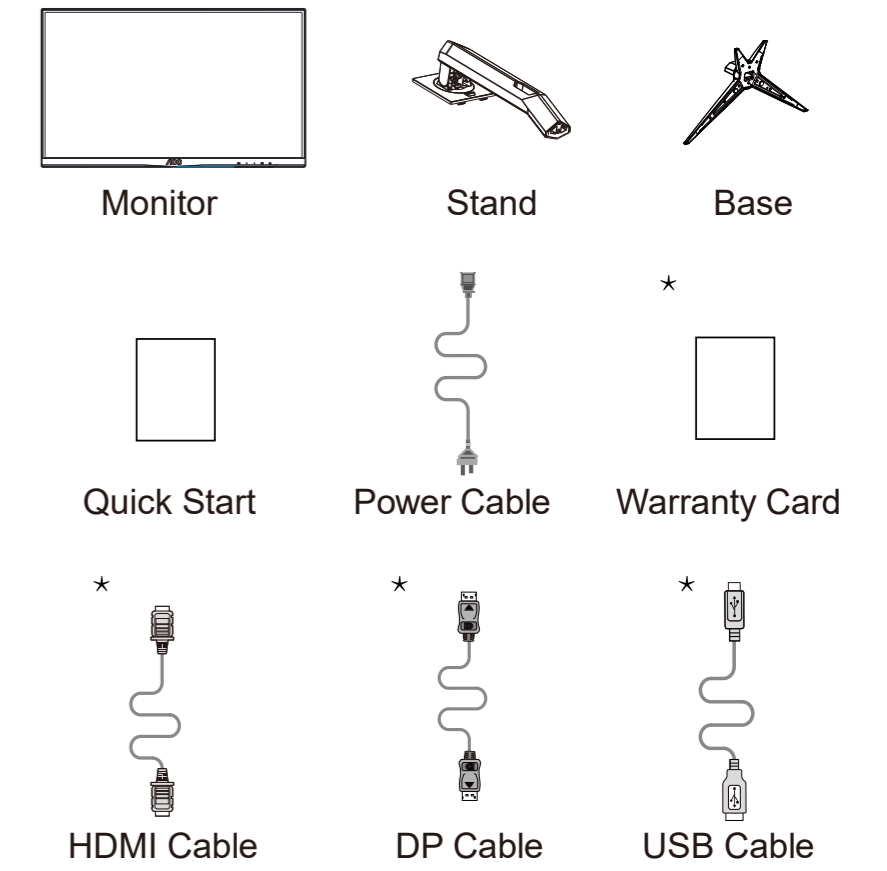

AOC
GAMING

Quick Start
24G2ZU

www.aoc.com
©2023 AOC.All Rights Reserved

HDMI
HIGH-DEFINITION MULTIMEDIA INTERFACE

*Different according to countries/regions
Display design may differ from that illustrated

1

2

3

4

General Specification

Panel	Model name	24G2ZU		
	Driving system	TFT Color LCD		
	Viewable Image Size	60.5cm diagonal(23.8" Wide Screen)		
	Pixel pitch	0.2745mm(H) x 0.2745mm(V)		
Others	Horizontal scan range	30k-280kHz		
	Horizontal scan Size(Maximum)	527.04mm		
	Vertical scan range	48-240Hz		
	Vertical Scan Size(Maximum)	296.46mm		
	Max resolution	1920x1080@240Hz		
	Plug & Play	VESA DDC2B/CI		
	Power Source	100-240V~, 50/60Hz, 1.5A		
	Power Consumption	Typical(default brightness and contrast)	26W	
		Max. (brightness = 100, contrast = 100)	≤ 80W	
		Standby mode	≤ 0.3W	
Dimensions(with stand)	539.2X(383.4~503.8)X227.4mm(WxHxD)			
Net Weight	5.03kg			
Physical Characteristics	Connector Type	HDMIx2/DP/Earphone/USB upstream/USB downstreamx4/(includes 1 fast charger)		
	Signal Cable Type	Detachable		
Environmental	Temperature	Operating	0°C ~ 40°C	
		Non-Operating	-25°C ~ 55°C	
	Humidity	Operating	10% ~ 85% (non-condensing)	
		Non-Operating	5% ~ 93% (non-condensing)	
	Altitude	Operating	0 ~ 5000m (0 ~ 16404ft)	
		Non-Operating	0 ~ 12192m (0 ~ 40000ft)	