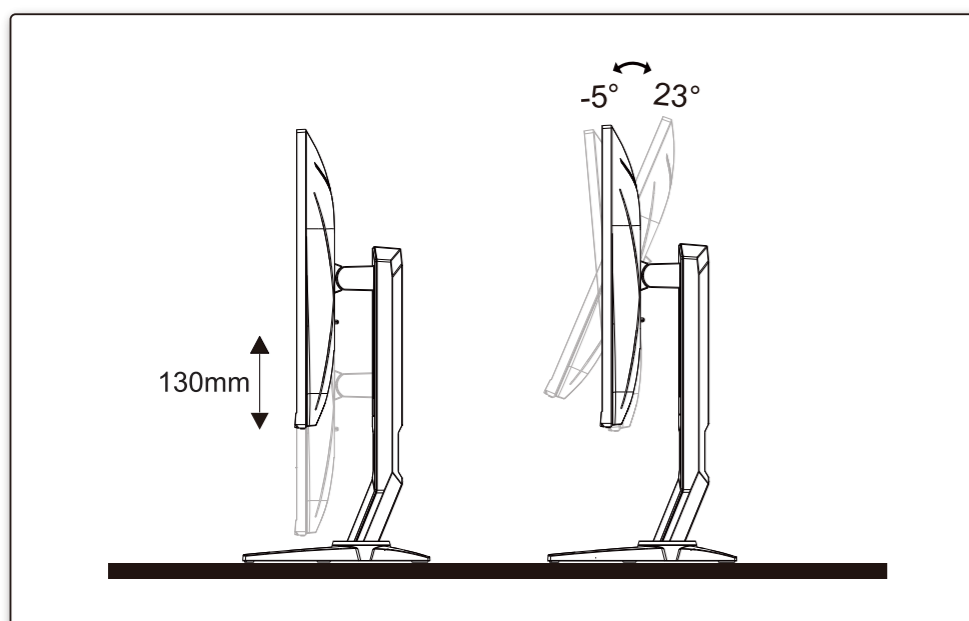

AOC
GAMING

Quick Start
24G2ZU

www.aoc.com
©2023 AOC.All Rights Reserved

HDMI
HIGH-DEFINITION MULTIMEDIA INTERFACE

*Different according to countries/regions
Display design may differ from that illustrated

1

2

3

4

General Specification

Panel	Model name	24G2ZU		
	Driving system	TFT Color LCD		
	Viewable Image Size	60.5cm diagonal(23.8" Wide Screen)		
	Pixel pitch	0.2745mm(H) x 0.2745mm(V)		
Others	Horizontal scan range	30k-280kHz		
	Horizontal scan Size(Maximum)	527.04mm		
	Vertical scan range	48-240Hz		
	Vertical Scan Size(Maximum)	296.46mm		
	Max resolution	1920x1080@240Hz		
	Plug & Play	VESA DDC2B/CI		
	Power Source	100-240V~, 50/60Hz, 1.5A		
	Power Consumption	Typical(default brightness and contrast)	26W	
		Max. (brightness = 100, contrast = 100)	≤ 80W	
		Standby mode	≤ 0.3W	
Dimensions(with stand)	539.2X(383.4~503.8)X227.4mm(WxHxD)			
Net Weight	5.03kg			
Physical Characteristics	Connector Type	HDMIx2/DP/Earphone/USB upstream/USB downstreamx4/(includes 1 fast charger)		
	Signal Cable Type	Detachable		
Environmental	Temperature	Operating	0°C ~ 40°C	
		Non-Operating	-25°C ~ 55°C	
	Humidity	Operating	10% ~ 85% (non-condensing)	
		Non-Operating	5% ~ 93% (non-condensing)	
	Altitude	Operating	0 ~ 5000m (0 ~ 16404ft)	
		Non-Operating	0 ~ 12192m (0 ~ 40000ft)	