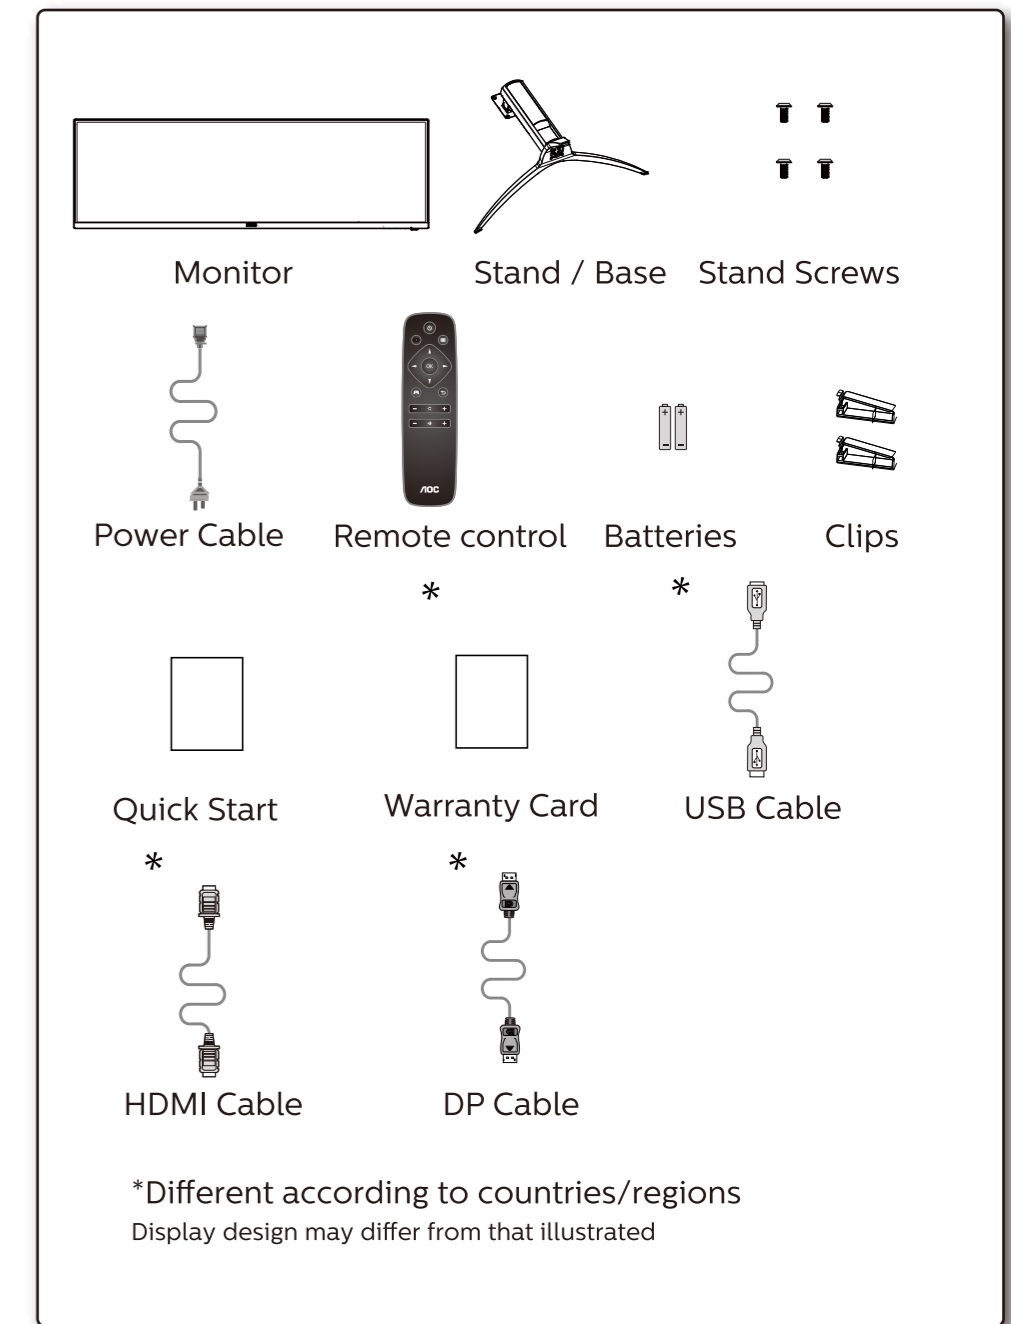

AOC **AGON**

Quick Start
 AG493QCX

www.aoc.com
 ©2021 AOC.All Rights Reserved

HDMI

*Different according to countries/regions
 Display design may differ from that illustrated

1

2

3

4

General Specification

Panel	Model name	AG493QCX		
	Driving system	TFT Color LCD		
	Viewable Image Size	124 cm diagonal(49" Wide Screen)		
	Pixel pitch	0.3114mm(H) x 0.3114mm(V)		
Others	Horizontal scan range	30k-170kHz		
	Horizontal scan Size(Maximum)	1195.776mm		
	Vertical scan range	48-120Hz(HDMI) 48-144Hz(DP)		
	Vertical Scan Size(Maximum)	336.312 mm		
	Max resolution	3840x1080@60Hz(HDMI) 3840x1080@144Hz(DP)		
	Plug & Play	VESA DDC2B/CI		
	Power Source	100-240V~, 50/60Hz, 3A		
	Power Consumption	Typical(default brightness and contrast)	80W	
		Max. (brightness =100, contrast =100)	≤ 150W	
		Standby mode	≤ 0.5W	
Dimensions(with stand)	1194.4 x(467.6-567.6)x308.0mm(WxHxD)			
Net Weight	14.4kg			
Physical Characteristics	Connector Type	HDMI2.0X2/DP1.4X2/USB 3.2 Gen1X4 /USB upstream/Earphone out		
	Signal Cable Type	Detachable		
Environmental	Temperature	Operating	0°~ 40°	
		Non-Operating	-25°~ 55°	
	Humidity	Operating	10% ~ 85% (non-condensing)	
		Non-Operating	5% ~ 93% (non-condensing)	
Altitude	Operating	0~ 5000 m (0~ 16404ft)		
	Non-Operating	0~ 12192m (0~ 40000ft)		