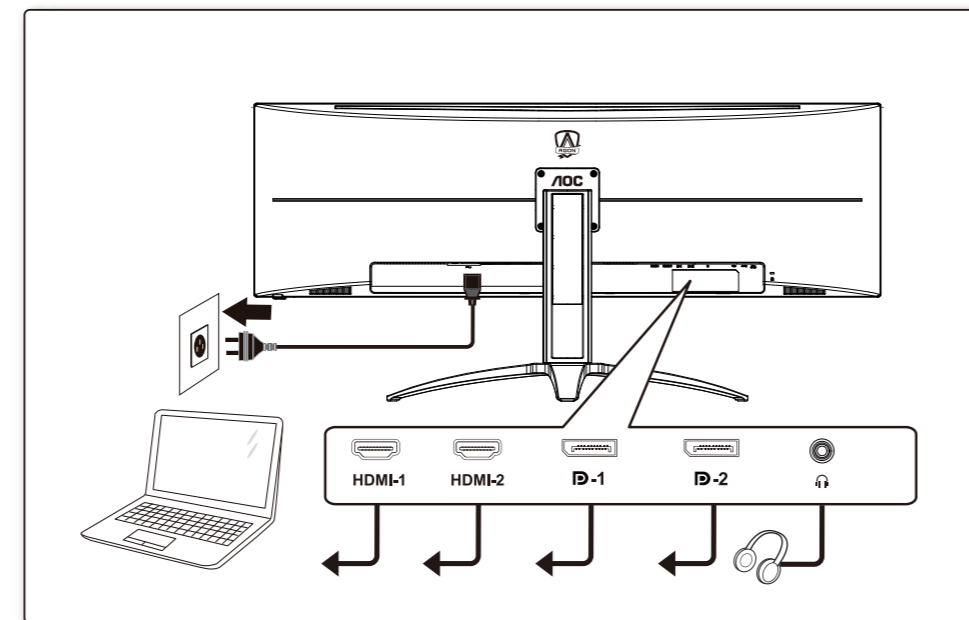

AOC **AGON**

Quick Start
 AG493QCX

www.aoc.com
 ©2021 AOC.All Rights Reserved

HDMI

*Different according to countries/regions
 Display design may differ from that illustrated

1

2

3

4

General Specification

Panel	Model name	AG493QCX		
	Driving system	TFT Color LCD		
	Viewable Image Size	124 cm diagonal(49" Wide Screen)		
	Pixel pitch	0.3114mm(H) x 0.3114mm(V)		
Others	Horizontal scan range	30k-170kHz		
	Horizontal scan Size(Maximum)	1195.776mm		
	Vertical scan range	48-120Hz(HDMI) 48-144Hz(DP)		
	Vertical Scan Size(Maximum)	336.312 mm		
	Max resolution	3840x1080@60Hz(HDMI) 3840x1080@144Hz(DP)		
	Plug & Play	VESA DDC2B/CI		
	Power Source	100-240V~, 50/60Hz, 3A		
	Power Consumption	Typical(default brightness and contrast)	80W	
		Max. (brightness =100, contrast =100)	≤ 150W	
		Standby mode	≤ 0.5W	
Dimensions(with stand)	1194.4 x(467.6-567.6)x308.0mm(WxHxD)			
Net Weight	14.4kg			
Physical Characteristics	Connector Type	HDMI2.0X2/DP1.4X2/USB 3.2 Gen1X4 /USB upstream/Earphone out		
	Signal Cable Type	Detachable		
Environmental	Temperature	Operating	0°~ 40°	
		Non-Operating	-25°~ 55°	
	Humidity	Operating	10% ~ 85% (non-condensing)	
		Non-Operating	5% ~ 93% (non-condensing)	
Altitude	Operating	0~ 5000 m (0~ 16404ft)		
	Non-Operating	0~ 12192m (0~ 40000ft)		