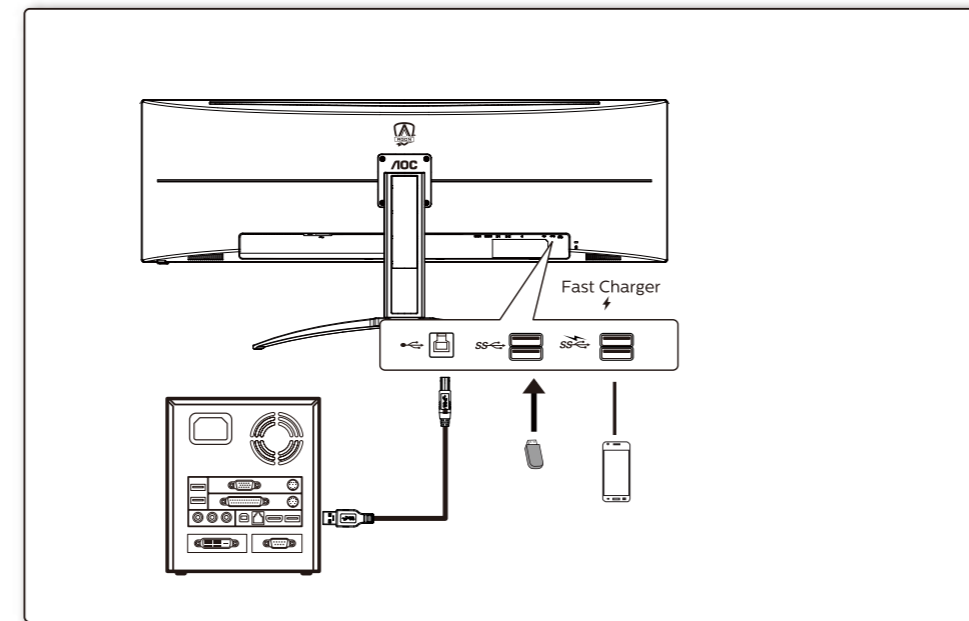

AOC **AGON**

Quick Start
 AG493QCX

www.aoc.com
 ©2021 AOC.All Rights Reserved

HDMI

*Different according to countries/regions
 Display design may differ from that illustrated

1

2

3

4

General Specification

Panel	Model name	AG493QCX		
	Driving system	TFT Color LCD		
	Viewable Image Size	124 cm diagonal(49" Wide Screen)		
	Pixel pitch	0.3114mm(H) x 0.3114mm(V)		
Others	Horizontal scan range	30k-170kHz		
	Horizontal scan Size(Maximum)	1195.776mm		
	Vertical scan range	48-120Hz(HDMI) 48-144Hz(DP)		
	Vertical Scan Size(Maximum)	336.312 mm		
	Max resolution	3840x1080@60Hz(HDMI) 3840x1080@144Hz(DP)		
	Plug & Play	VESA DDC2B/CI		
	Power Source	100-240V~, 50/60Hz, 3A		
	Power Consumption	Typical(default brightness and contrast)	80W	
		Max. (brightness =100, contrast =100)	≤ 150W	
		Standby mode	≤ 0.5W	
Dimensions(with stand)	1194.4 x(467.6-567.6)x308.0mm(WxHxD)			
Net Weight	14.4kg			
Physical Characteristics	Connector Type	HDMI2.0X2/DP1.4X2/USB 3.2 Gen1X4 /USB upstream/Earphone out		
	Signal Cable Type	Detachable		
Environmental	Temperature	Operating	0°~ 40°	
		Non-Operating	-25°~ 55°	
	Humidity	Operating	10% ~ 85% (non-condensing)	
		Non-Operating	5% ~ 93% (non-condensing)	
Altitude	Operating	0~ 5000 m (0~ 16404ft)		
	Non-Operating	0~ 12192m (0~ 40000ft)		