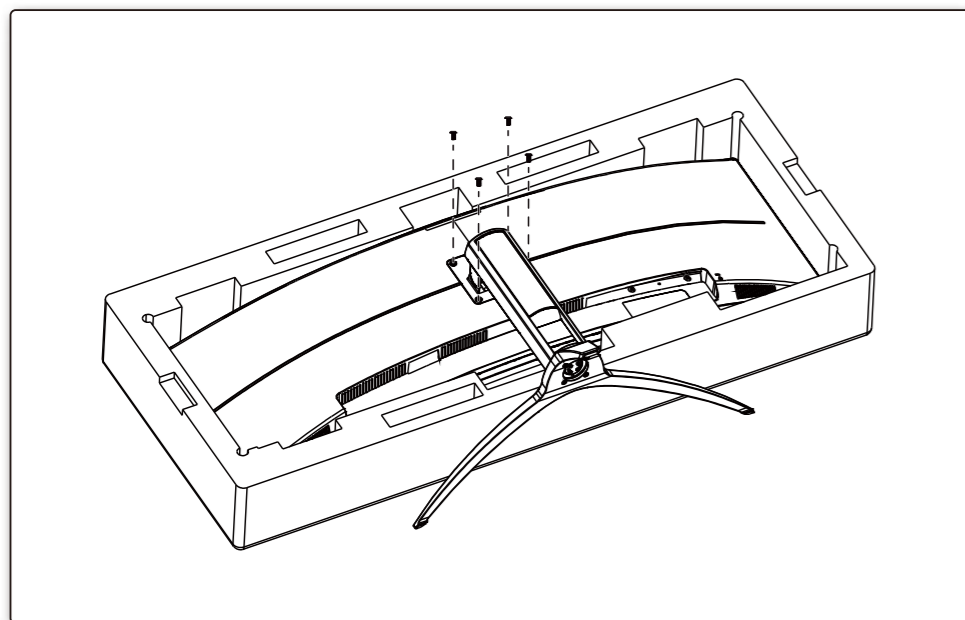

AOC **AGON**

Quick Start
 AG493QCX

www.aoc.com
 ©2021 AOC.All Rights Reserved

HDMI

*Different according to countries/regions
 Display design may differ from that illustrated

1

2

3

4

General Specification

Panel	Model name	AG493QCX		
	Driving system	TFT Color LCD		
	Viewable Image Size	124 cm diagonal(49" Wide Screen)		
	Pixel pitch	0.3114mm(H) x 0.3114mm(V)		
Others	Horizontal scan range	30k-170kHz		
	Horizontal scan Size(Maximum)	1195.776mm		
	Vertical scan range	48-120Hz(HDMI) 48-144Hz(DP)		
	Vertical Scan Size(Maximum)	336.312 mm		
	Max resolution	3840x1080@60Hz(HDMI) 3840x1080@144Hz(DP)		
	Plug & Play	VESA DDC2B/CI		
	Power Source	100-240V~, 50/60Hz, 3A		
	Power Consumption	Typical(default brightness and contrast)	80W	
		Max. (brightness =100, contrast =100)	≤ 150W	
		Standby mode	≤ 0.5W	
Dimensions(with stand)	1194.4 x(467.6-567.6)x308.0mm(WxHxD)			
Net Weight	14.4kg			
Physical Characteristics	Connector Type	HDMI2.0X2/DP1.4X2/USB 3.2 Gen1X4 /USB upstream/Earphone out		
	Signal Cable Type	Detachable		
Environmental	Temperature	Operating	0°~ 40°	
		Non-Operating	-25°~ 55°	
	Humidity	Operating	10% ~ 85% (non-condensing)	
		Non-Operating	5% ~ 93% (non-condensing)	
Altitude	Operating	0~ 5000 m (0~ 16404ft)		
	Non-Operating	0~ 12192m (0~ 40000ft)		