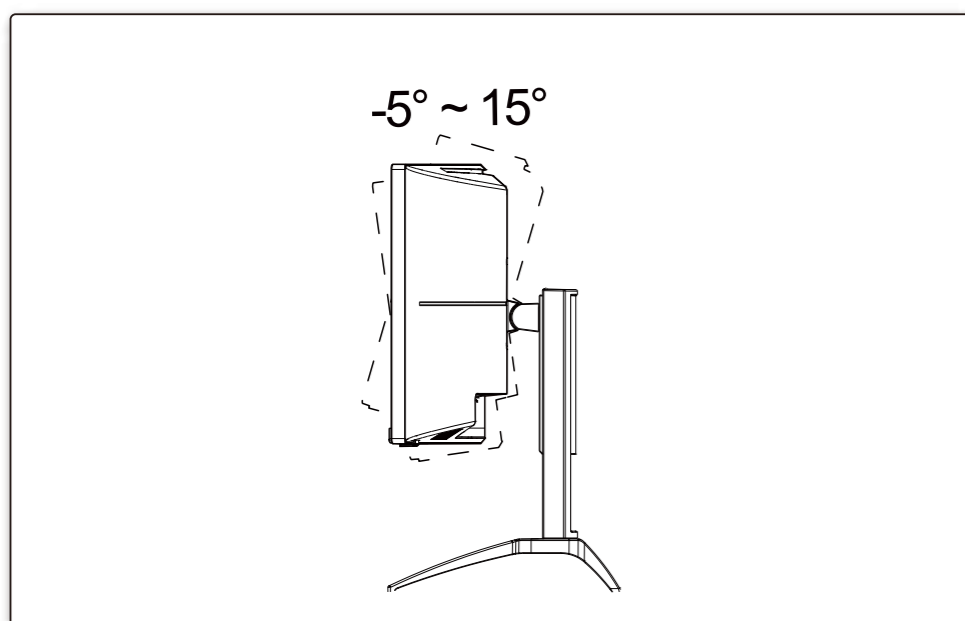

AOC **AGON**

Quick Start
 AG493QCX

www.aoc.com
 ©2021 AOC.All Rights Reserved

HDMI

*Different according to countries/regions
 Display design may differ from that illustrated

1

2

3

4

General Specification

Panel	Model name	AG493QCX		
	Driving system	TFT Color LCD		
	Viewable Image Size	124 cm diagonal(49" Wide Screen)		
	Pixel pitch	0.3114mm(H) x 0.3114mm(V)		
Others	Horizontal scan range	30k-170kHz		
	Horizontal scan Size(Maximum)	1195.776mm		
	Vertical scan range	48-120Hz(HDMI) 48-144Hz(DP)		
	Vertical Scan Size(Maximum)	336.312 mm		
	Max resolution	3840x1080@60Hz(HDMI) 3840x1080@144Hz(DP)		
	Plug & Play	VESA DDC2B/CI		
	Power Source	100-240V~, 50/60Hz, 3A		
	Power Consumption	Typical(default brightness and contrast)	80W	
		Max. (brightness =100, contrast =100)	≤ 150W	
		Standby mode	≤ 0.5W	
Dimensions(with stand)	1194.4 x(467.6-567.6)x308.0mm(WxHxD)			
Net Weight	14.4kg			
Physical Characteristics	Connector Type	HDMI2.0X2/DP1.4X2/USB 3.2 Gen1X4 /USB upstream/Earphone out		
	Signal Cable Type	Detachable		
Environmental	Temperature	Operating	0°~ 40°	
		Non-Operating	-25°~ 55°	
	Humidity	Operating	10% ~ 85% (non-condensing)	
		Non-Operating	5% ~ 93% (non-condensing)	
Altitude	Operating	0~ 5000 m (0~ 16404ft)		
	Non-Operating	0~ 12192m (0~ 40000ft)		