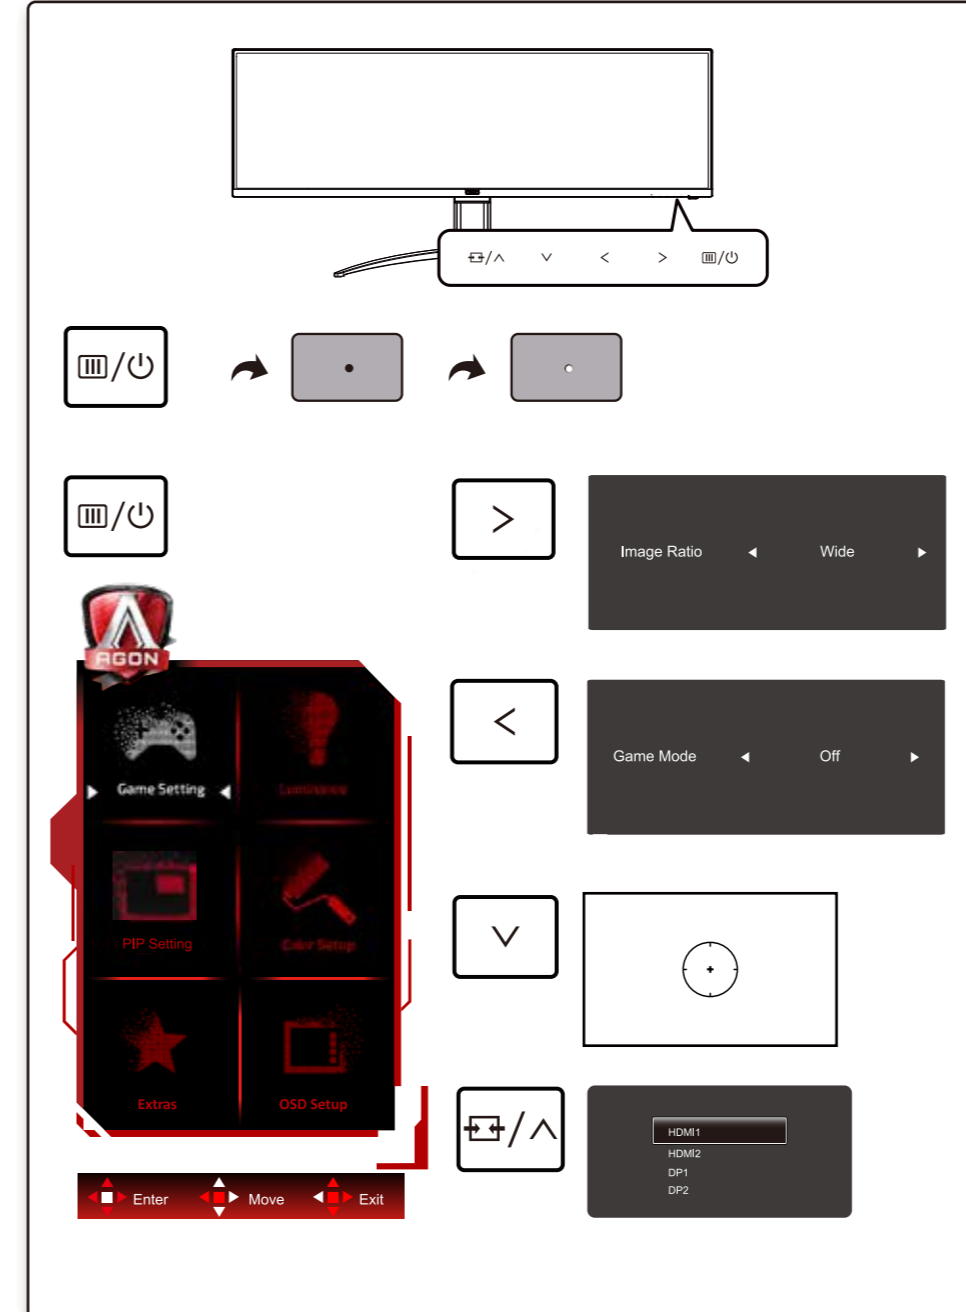

AOC **AGON**

Quick Start
 AG493QCX

www.aoc.com
 ©2021 AOC.All Rights Reserved

HDMI

*Different according to countries/regions
 Display design may differ from that illustrated

1

2

3

4

General Specification

Panel	Model name	AG493QCX		
	Driving system	TFT Color LCD		
	Viewable Image Size	124 cm diagonal(49" Wide Screen)		
	Pixel pitch	0.3114mm(H) x 0.3114mm(V)		
Others	Horizontal scan range	30k-170kHz		
	Horizontal scan Size(Maximum)	1195.776mm		
	Vertical scan range	48-120Hz(HDMI) 48-144Hz(DP)		
	Vertical Scan Size(Maximum)	336.312 mm		
	Max resolution	3840x1080@60Hz(HDMI) 3840x1080@144Hz(DP)		
	Plug & Play	VESA DDC2B/CI		
	Power Source	100-240V~, 50/60Hz, 3A		
	Power Consumption	Typical(default brightness and contrast)	80W	
		Max. (brightness =100, contrast =100)	≤ 150W	
		Standby mode	≤ 0.5W	
Dimensions(with stand)	1194.4 x(467.6-567.6)x308.0mm(WxHxD)			
Net Weight	14.4kg			
Physical Characteristics	Connector Type	HDMI2.0X2/DP1.4X2/USB 3.2 Gen1X4 /USB upstream/Earphone out		
	Signal Cable Type	Detachable		
Environmental	Temperature	Operating	0°~ 40°	
		Non-Operating	-25°~ 55°	
	Humidity	Operating	10% ~ 85% (non-condensing)	
		Non-Operating	5% ~ 93% (non-condensing)	
Altitude	Operating	0~ 5000 m (0~ 16404ft)		
	Non-Operating	0~ 12192m (0~ 40000ft)		