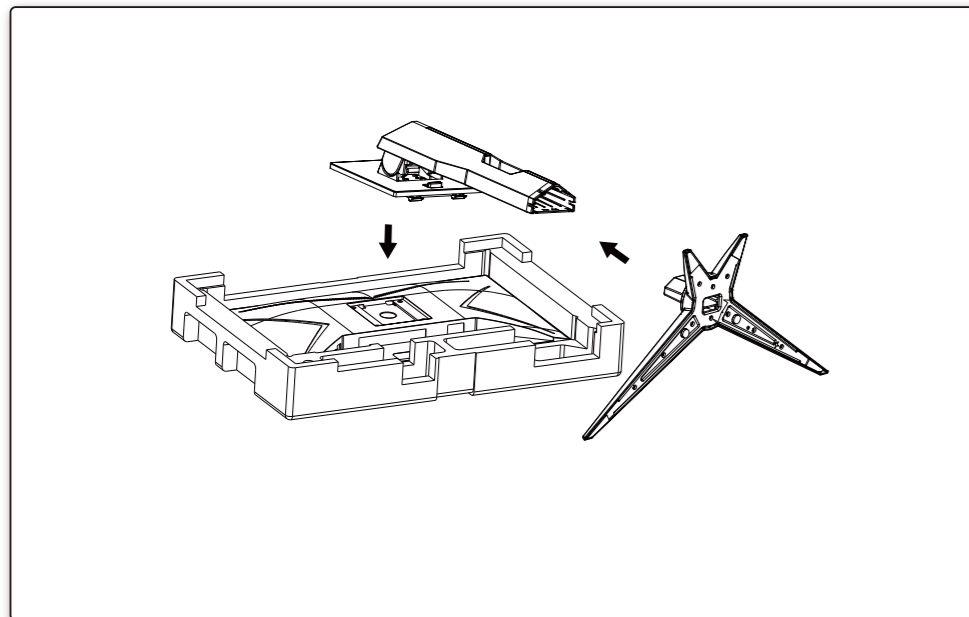

Find your product and get support

AOC
GAMING

Quick Start
Q27G2E/BK

www.aoc.com
©2022 AOC.All Rights Reserved

HDMI

*Different according to countries/regions
Display design may differ from that illustrated

1

2

3

4

General Specification

Panel	Model name	Q27G2E/BK	
	Driving system	TFT Color LCD	
	Viewable Image Size	68.5cm diagonal (27" Wide Screen)	
	Pixel pitch	0.0777mm(H) x 0.2331mm(V)	
Others	Horizontal scan range	30k~230kHz (HDMI/DP)	
	Horizontal scan Size(Maximum)	596.736mm	
	Vertical scan range	48-144Hz (HDMI) 48-155Hz (DP)	
	Vertical Scan Size(Maximum)	335.664mm	
	Max resolution	2560x1440@155Hz	
	Plug & Play	VESA DDC2B/C1	
	Power Source	100-240V ~, 50/60Hz, 1.5A	
	Power Consumption	Typical (default brightness and contrast)	34W
		Max. (brightness =100, contrast =100)	≤ 53W
		Standby mode	≤ 0.3W
	Dimensions(with stand)	612.5x464.6x227.4mm(WxHxD)	
	Net Weight	4.63kg	
Physical Characteristics	Connector Type	DP/HDMI/Earphone out	
	Signal Cable Type	Detachable	
Environmental	Temperature	Operating	0°C~ 40°C
		Non-Operating	-25°C~ 55°C
	Humidity	Operating	10% ~ 85% (non-condensing)
		Non-Operating	5% ~ 93% (non-condensing)
Altitude	Operating	0~ 5000 m (0~ 16404ft)	
	Non-Operating	0~ 12192m (0~ 40000ft)