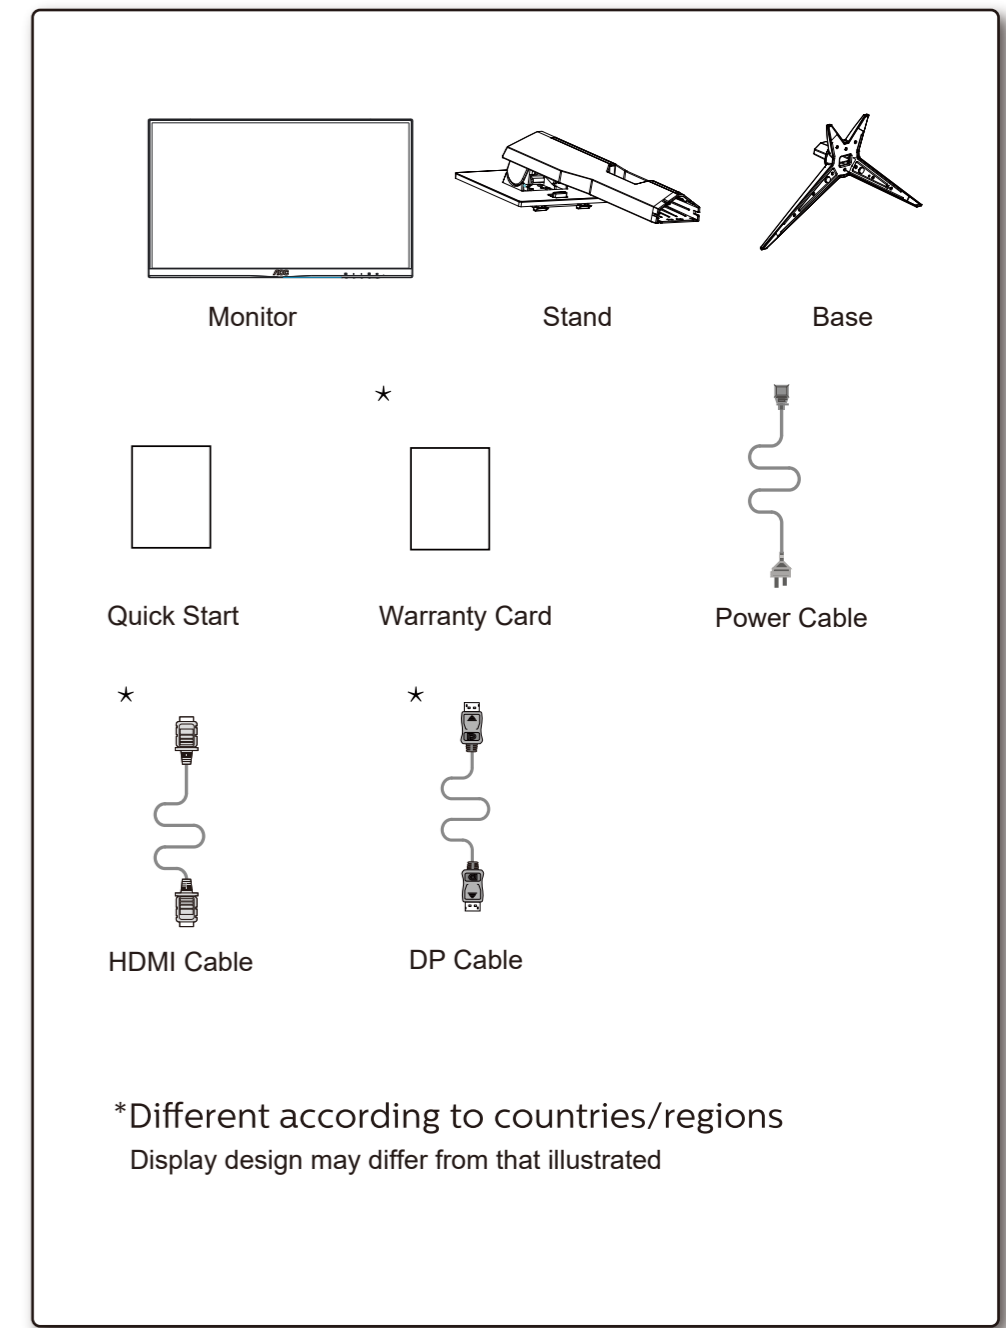

Find your product and get support

AOC
GAMING

Quick Start
Q27G2E/BK

www.aoc.com
©2022 AOC.All Rights Reserved

HDMI

*Different according to countries/regions
Display design may differ from that illustrated

1

2

3

4

General Specification

| | | | |
|--------------------------|-------------------------------|---|----------------------------|
| Panel | Model name | Q27G2E/BK | |
| | Driving system | TFT Color LCD | |
| | Viewable Image Size | 68.5cm diagonal (27" Wide Screen) | |
| | Pixel pitch | 0.0777mm(H) x 0.2331mm(V) | |
| Others | Horizontal scan range | 30k~230kHz (HDMI/DP) | |
| | Horizontal scan Size(Maximum) | 596.736mm | |
| | Vertical scan range | 48-144Hz (HDMI) 48-155Hz (DP) | |
| | Vertical Scan Size(Maximum) | 335.664mm | |
| | Max resolution | 2560x1440@155Hz | |
| | Plug & Play | VESA DDC2B/C1 | |
| | Power Source | 100-240V ~, 50/60Hz, 1.5A | |
| | Power Consumption | Typical (default brightness and contrast) | 34W |
| | | Max. (brightness =100, contrast =100) | ≤ 53W |
| | | Standby mode | ≤ 0.3W |
| | Dimensions(with stand) | 612.5x464.6x227.4mm(WxHxD) | |
| | Net Weight | 4.63kg | |
| Physical Characteristics | Connector Type | DP/HDMI/Earphone out | |
| | Signal Cable Type | Detachable | |
| Environmental | Temperature | Operating | 0°C~ 40°C |
| | | Non-Operating | -25°C~ 55°C |
| | Humidity | Operating | 10% ~ 85% (non-condensing) |
| | | Non-Operating | 5% ~ 93% (non-condensing) |
| Altitude | Operating | 0~ 5000 m (0~ 16404ft) | |
| | Non-Operating | 0~ 12192m (0~ 40000ft) | |