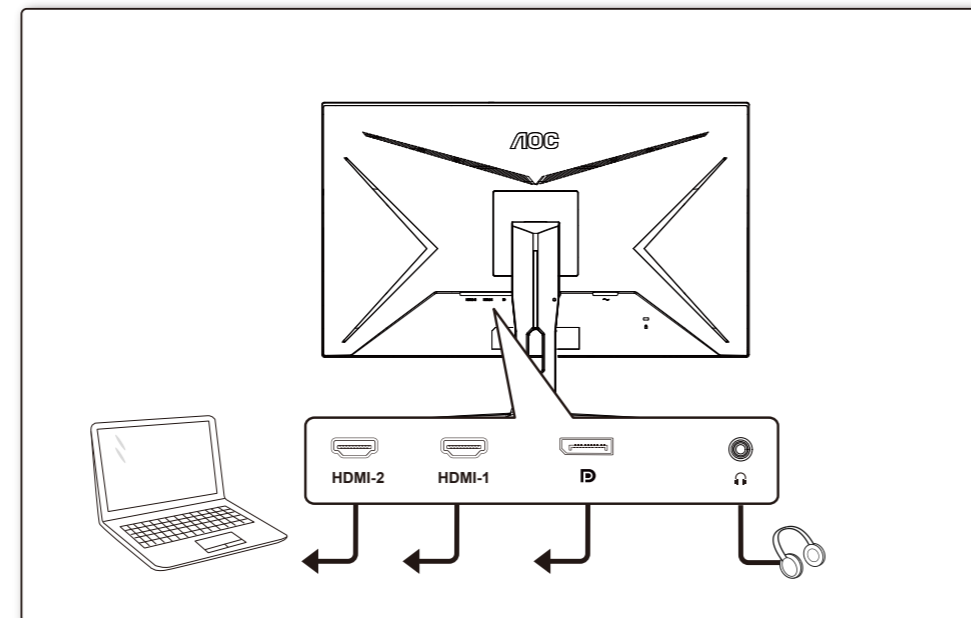

3

4

General Specification

| | | | |
|--------------------------|-------------------------------|---|----------------------------|
| Panel | Model name | Q27G2E/BK | |
| | Driving system | TFT Color LCD | |
| | Viewable Image Size | 68.5cm diagonal (27" Wide Screen) | |
| | Pixel pitch | 0.0777mm(H) x 0.2331mm(V) | |
| Others | Horizontal scan range | 30k~230kHz (HDMI/DP) | |
| | Horizontal scan Size(Maximum) | 596.736mm | |
| | Vertical scan range | 48-144Hz (HDMI) 48-155Hz (DP) | |
| | Vertical Scan Size(Maximum) | 335.664mm | |
| | Max resolution | 2560x1440@155Hz | |
| | Plug & Play | VESA DDC2B/C1 | |
| | Power Source | 100-240V ~, 50/60Hz, 1.5A | |
| | Power Consumption | Typical (default brightness and contrast) | 34W |
| | | Max. (brightness =100, contrast =100) | ≤ 53W |
| | | Standby mode | ≤ 0.3W |
| | Dimensions(with stand) | 612.5x464.6x227.4mm(WxHxD) | |
| | Net Weight | 4.63kg | |
| Physical Characteristics | Connector Type | DP/HDMI/Earphone out | |
| | Signal Cable Type | Detachable | |
| Environmental | Temperature | Operating | 0°C~ 40°C |
| | | Non-Operating | -25°C~ 55°C |
| | Humidity | Operating | 10% ~ 85% (non-condensing) |
| | | Non-Operating | 5% ~ 93% (non-condensing) |
| Altitude | Operating | 0~ 5000 m (0~ 16404ft) | |
| | Non-Operating | 0~ 12192m (0~ 40000ft) | |