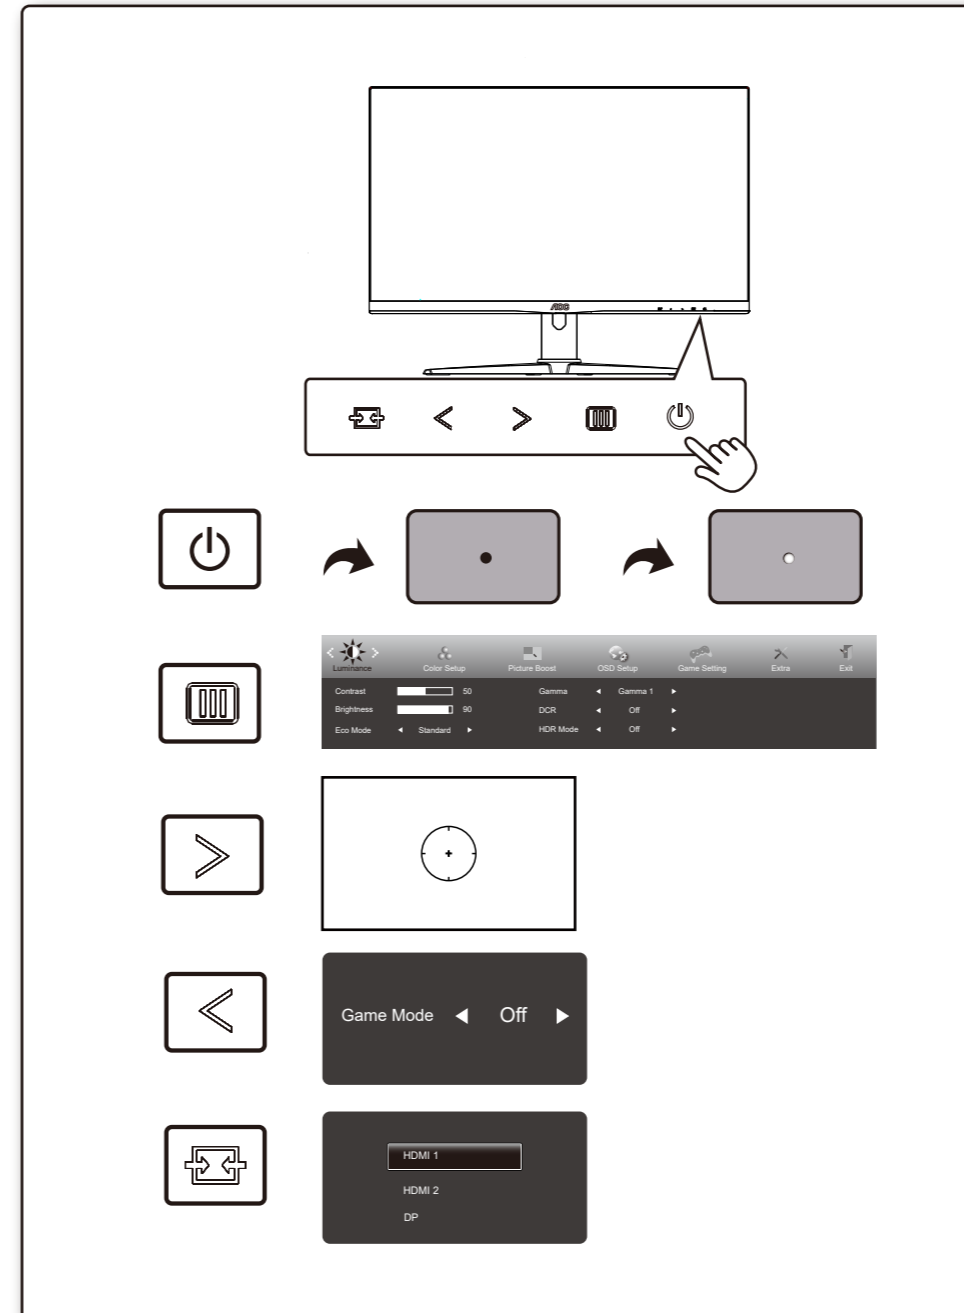

Find your product and get support

AOC
GAMING

Quick Start
Q27G2E/BK

www.aoc.com
©2022 AOC.All Rights Reserved

HDMI

*Different according to countries/regions
Display design may differ from that illustrated

1

2

3

4

General Specification

| | | | |
|--------------------------|-------------------------------|---|----------------------------|
| Panel | Model name | Q27G2E/BK | |
| | Driving system | TFT Color LCD | |
| | Viewable Image Size | 68.5cm diagonal (27" Wide Screen) | |
| | Pixel pitch | 0.0777mm(H) x 0.2331mm(V) | |
| Others | Horizontal scan range | 30k~230kHz (HDMI/DP) | |
| | Horizontal scan Size(Maximum) | 596.736mm | |
| | Vertical scan range | 48-144Hz (HDMI) 48-155Hz (DP) | |
| | Vertical Scan Size(Maximum) | 335.664mm | |
| | Max resolution | 2560x1440@155Hz | |
| | Plug & Play | VESA DDC2B/C1 | |
| | Power Source | 100-240V ~, 50/60Hz, 1.5A | |
| | Power Consumption | Typical (default brightness and contrast) | 34W |
| | | Max. (brightness =100, contrast =100) | ≤ 53W |
| | | Standby mode | ≤ 0.3W |
| | Dimensions(with stand) | 612.5x464.6x227.4mm(WxHxD) | |
| | Net Weight | 4.63kg | |
| Physical Characteristics | Connector Type | DP/HDMI/Earphone out | |
| | Signal Cable Type | Detachable | |
| Environmental | Temperature | Operating | 0°C~ 40°C |
| | | Non-Operating | -25°C~ 55°C |
| | Humidity | Operating | 10% ~ 85% (non-condensing) |
| | | Non-Operating | 5% ~ 93% (non-condensing) |
| Altitude | Operating | 0~ 5000 m (0~ 16404ft) | |
| | Non-Operating | 0~ 12192m (0~ 40000ft) | |