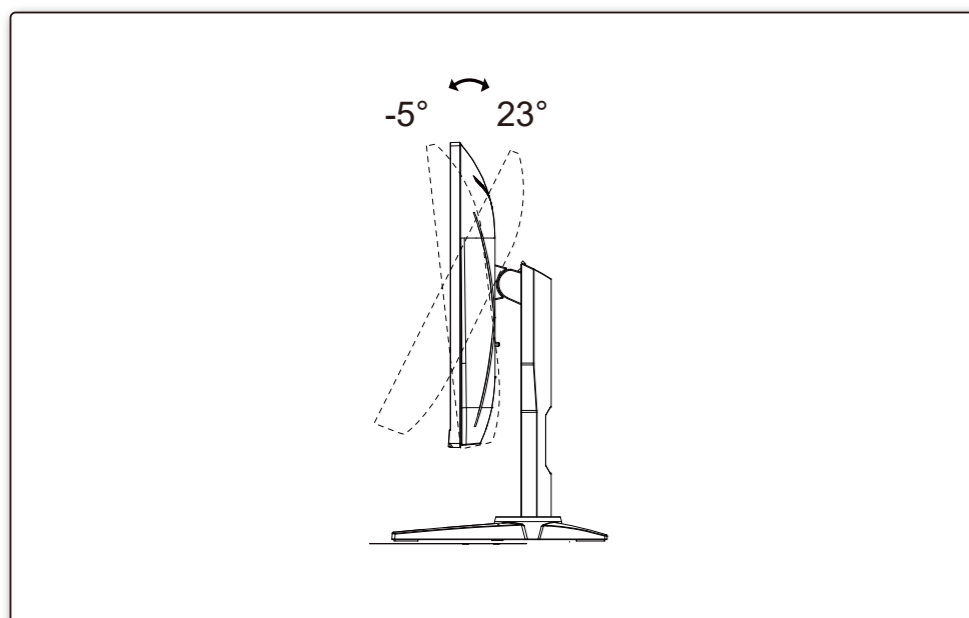

Find your product and get support

AOC
GAMING

Quick Start
Q27G2E/BK

www.aoc.com
©2022 AOC.All Rights Reserved

HDMI

*Different according to countries/regions
Display design may differ from that illustrated

1

2

3

4

General Specification

Panel	Model name	Q27G2E/BK	
	Driving system	TFT Color LCD	
	Viewable Image Size	68.5cm diagonal (27" Wide Screen)	
	Pixel pitch	0.0777mm(H) x 0.2331mm(V)	
Others	Horizontal scan range	30k~230kHz (HDMI/DP)	
	Horizontal scan Size(Maximum)	596.736mm	
	Vertical scan range	48-144Hz (HDMI) 48-155Hz (DP)	
	Vertical Scan Size(Maximum)	335.664mm	
	Max resolution	2560x1440@155Hz	
	Plug & Play	VESA DDC2B/C1	
	Power Source	100-240V ~, 50/60Hz, 1.5A	
	Power Consumption	Typical (default brightness and contrast)	34W
		Max. (brightness =100, contrast =100)	≤ 53W
		Standby mode	≤ 0.3W
	Dimensions(with stand)	612.5x464.6x227.4mm(WxHxD)	
	Net Weight	4.63kg	
Physical Characteristics	Connector Type	DP/HDMI/Earphone out	
	Signal Cable Type	Detachable	
Environmental	Temperature	Operating	0°C~ 40°C
		Non-Operating	-25°C~ 55°C
	Humidity	Operating	10% ~ 85% (non-condensing)
		Non-Operating	5% ~ 93% (non-condensing)
Altitude	Operating	0~ 5000 m (0~ 16404ft)	
	Non-Operating	0~ 12192m (0~ 40000ft)