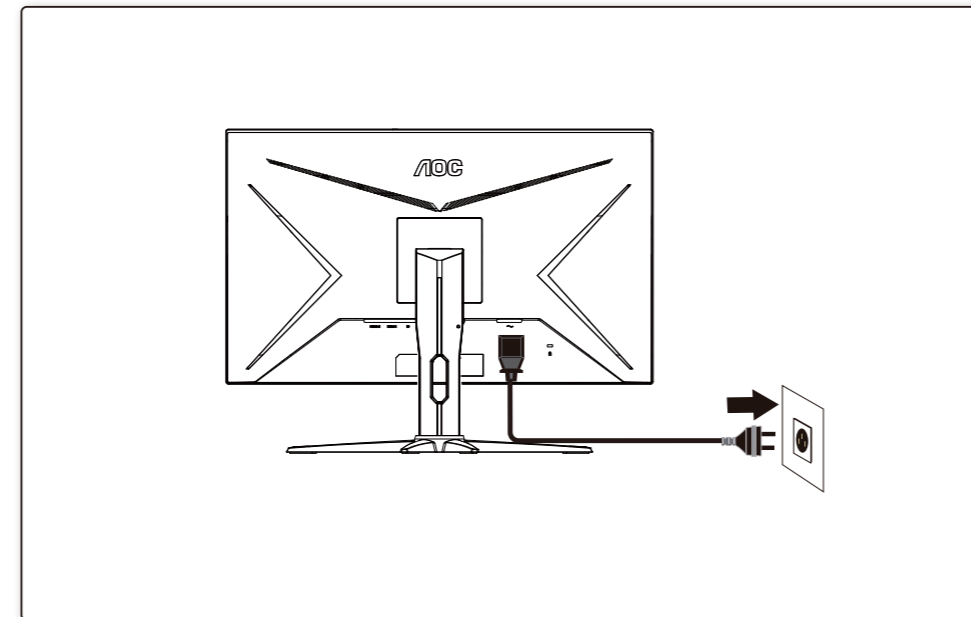

3

4

General Specification

| | | | |
|--------------------------|-------------------------------|---|----------------------------|
| Panel | Model name | Q27G2E/BK | |
| | Driving system | TFT Color LCD | |
| | Viewable Image Size | 68.5cm diagonal (27" Wide Screen) | |
| | Pixel pitch | 0.0777mm(H) x 0.2331mm(V) | |
| Others | Horizontal scan range | 30k~230kHz (HDMI/DP) | |
| | Horizontal scan Size(Maximum) | 596.736mm | |
| | Vertical scan range | 48-144Hz (HDMI) 48-155Hz (DP) | |
| | Vertical Scan Size(Maximum) | 335.664mm | |
| | Max resolution | 2560x1440@155Hz | |
| | Plug & Play | VESA DDC2B/C1 | |
| | Power Source | 100-240V ~, 50/60Hz, 1.5A | |
| | Power Consumption | Typical (default brightness and contrast) | 34W |
| | | Max. (brightness =100, contrast =100) | ≤ 53W |
| | | Standby mode | ≤ 0.3W |
| | Dimensions(with stand) | 612.5x464.6x227.4mm(WxHxD) | |
| | Net Weight | 4.63kg | |
| Physical Characteristics | Connector Type | DP/HDMI/Earphone out | |
| | Signal Cable Type | Detachable | |
| Environmental | Temperature | Operating | 0°C~ 40°C |
| | | Non-Operating | -25°C~ 55°C |
| | Humidity | Operating | 10% ~ 85% (non-condensing) |
| | | Non-Operating | 5% ~ 93% (non-condensing) |
| Altitude | Operating | 0~ 5000 m (0~ 16404ft) | |
| | Non-Operating | 0~ 12192m (0~ 40000ft) | |