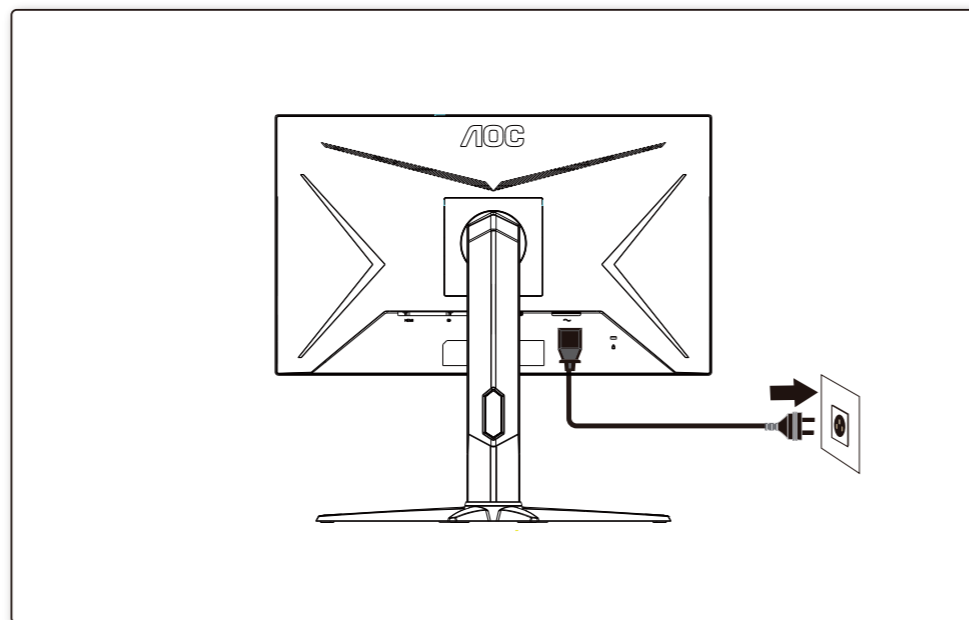

1

2

3

4

General Specification

Panel	Model name	Q24G2A/BK		
	Driving system	TFT Color LCD		
	Viewable Image Size	60.4cm diagonal(23.8" Wide Screen)		
	Pixel pitch	0.2055mm(H) x 0.2055mm(V)		
Others	Horizontal scan range	30k-230kHz(HDMI) 30k-250kHz(DP)		
	Horizontal scan Size(Maximum)	526.08mm		
	Vertical scan range	48-144Hz(HDMI) 48-165Hz(DP)		
	Vertical Scan Size(Maximum)	295.92mm		
	Max resolution	2560x1440@144Hz(HDMI) 2560x1440@165Hz(DP)		
	Plug & Play	VESA DDC2B/CI		
	Power Source	100-240V~, 50/60Hz, 1.5A		
	Power Consumption	Typical(default brightness and contrast)	34W	
		Max. (brightness = 100, contrast = 100)	≤ 54W	
		Standby mode	≤ 0.3W	
Dimensions(with stand)	539.1X(374.6~504.6)X227.4mm(WxHxD)			
Net Weight	4.78kg			
Physical Characteristics	Connector Type	HDMI/DP/Earphone		
	Signal Cable Type	Detachable		
Environmental	Temperature	Operating	0°C~40°C	
		Non-Operating	-25°C~55°C	
	Humidity	Operating	10%~85% (non-condensing)	
		Non-Operating	5%~93% (non-condensing)	
Altitude	Operating	0~5000m (0~16404ft)		
	Non-Operating	0~12192m (0~40000ft)		