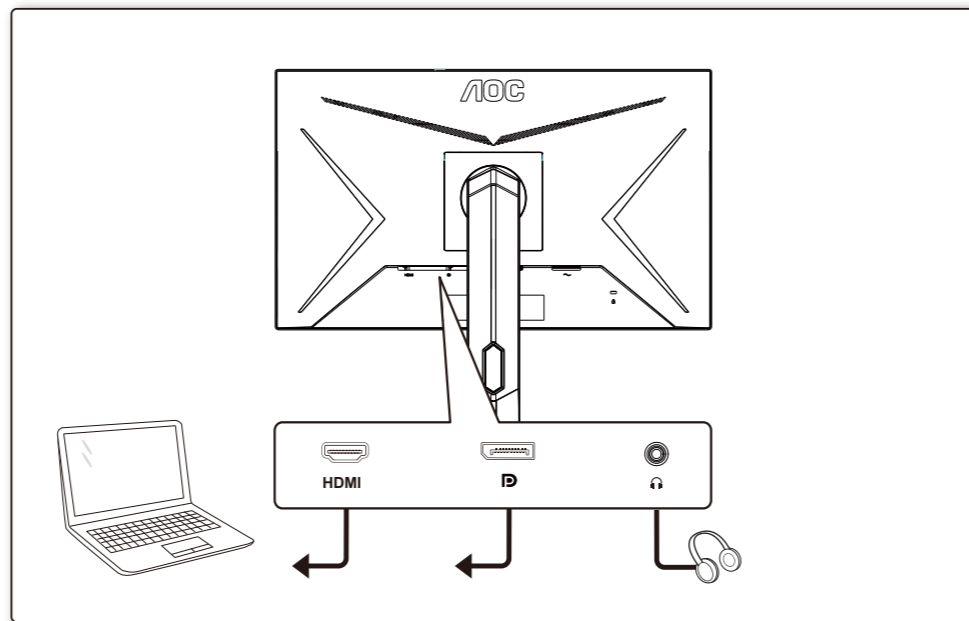

1

2

3

4

General Specification

Panel	Model name	Q24G2A/BK		
	Driving system	TFT Color LCD		
	Viewable Image Size	60.4cm diagonal(23.8" Wide Screen)		
	Pixel pitch	0.2055mm(H) x 0.2055mm(V)		
Others	Horizontal scan range	30k-230kHz(HDMI) 30k-250kHz(DP)		
	Horizontal scan Size(Maximum)	526.08mm		
	Vertical scan range	48-144Hz(HDMI) 48-165Hz(DP)		
	Vertical Scan Size(Maximum)	295.92mm		
	Max resolution	2560x1440@144Hz(HDMI) 2560x1440@165Hz(DP)		
	Plug & Play	VESA DDC2B/CI		
	Power Source	100-240V~, 50/60Hz, 1.5A		
	Power Consumption	Typical(default brightness and contrast)	34W	
		Max. (brightness = 100, contrast = 100)	≤ 54W	
		Standby mode	≤ 0.3W	
Dimensions(with stand)	539.1X(374.6~504.6)X227.4mm(WxHxD)			
Net Weight	4.78kg			
Physical Characteristics	Connector Type	HDMI/DP/Earphone		
	Signal Cable Type	Detachable		
Environmental	Temperature	Operating	0°C~40°C	
		Non-Operating	-25°C~55°C	
	Humidity	Operating	10%~85% (non-condensing)	
		Non-Operating	5%~93% (non-condensing)	
Altitude	Operating	0~5000m (0~16404ft)		
	Non-Operating	0~12192m (0~40000ft)		