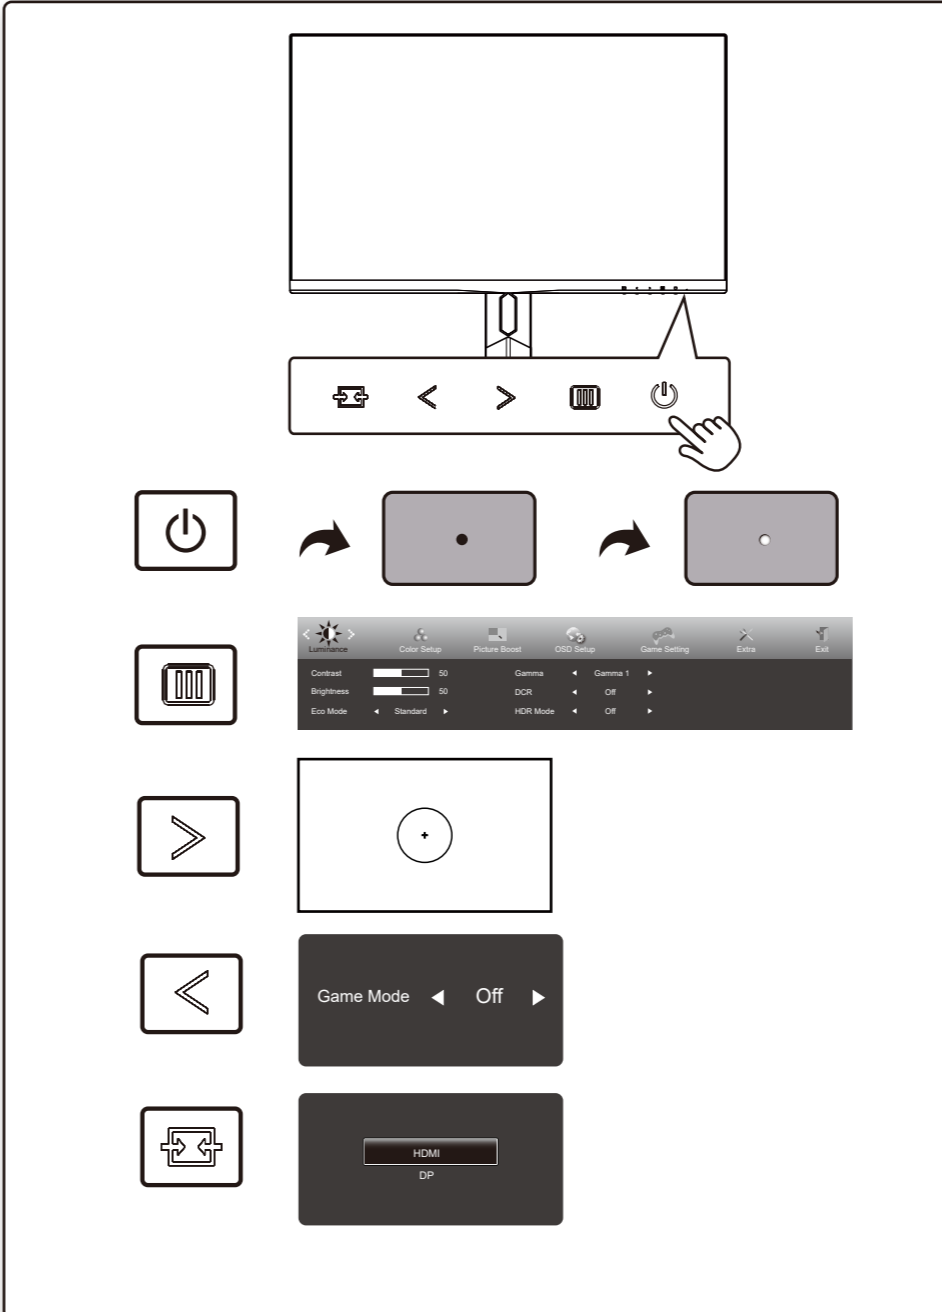

Printed in China

H41G24M1615A44

**Quick Start**  
Q24G2A/BK

[www.aoc.com](http://www.aoc.com)  
©2023 AOC. All Rights Reserved

\*Different according to countries/regions  
Display design may differ from that illustrated

1

2

3

4

General Specification

Panel	Model name	Q24G2A/BK		
	Driving system	TFT Color LCD		
	Viewable Image Size	60.4cm diagonal(23.8" Wide Screen)		
	Pixel pitch	0.2055mm(H) x 0.2055mm(V)		
Others	Horizontal scan range	30k-230kHz(HDMI) 30k-250kHz(DP)		
	Horizontal scan Size(Maximum)	526.08mm		
	Vertical scan range	48-144Hz(HDMI) 48-165Hz(DP)		
	Vertical Scan Size(Maximum)	295.92mm		
	Max resolution	2560x1440@144Hz(HDMI) 2560x1440@165Hz(DP)		
	Plug & Play	VESA DDC2B/CI		
	Power Source	100-240V~, 50/60Hz, 1.5A		
	Power Consumption	Typical(default brightness and contrast)	34W	
		Max. (brightness = 100, contrast = 100)	≤ 54W	
		Standby mode	≤ 0.3W	
Dimensions(with stand)	539.1X(374.6~504.6)X227.4mm(WxHxD)			
Net Weight	4.78kg			
Physical Characteristics	Connector Type	HDMI/DP/Earphone		
	Signal Cable Type	Detachable		
Environmental	Temperature	Operating	0°C~40°C	
		Non-Operating	-25°C~55°C	
	Humidity	Operating	10%~85% (non-condensing)	
		Non-Operating	5%~93% (non-condensing)	
Altitude	Operating	0~5000m (0~16404ft)		
	Non-Operating	0~12192m (0~40000ft)		