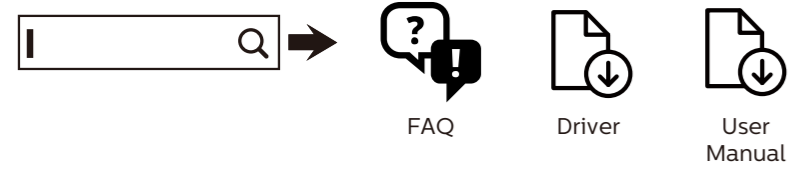

Find your product and get support

 Europe https://eu.aoc.com/en/support	 Россия https://eu.aoc.com/ru/support
 Australia https://au.aoc.com/user_manual	 Hong Kong S.A.R. https://hk.aoc.com/user_manual
 中國台灣 https://tw.aoc.com/user_manual	 Indonesia https://id.aoc.com/user_manual
 日本 https://jp.aoc.com/user_manual	 한국 https://kr.aoc.com/user_manual
 Malaysia https://my.aoc.com/user_manual	 Myanmar https://mm.aoc.com/user_manual

 New Zealand https://nz.aoc.com/user_manual	 Philippines https://ph.aoc.com/user_manual
 Singapore https://sg.aoc.com/user_manual	 ประเทศไทย https://th.aoc.com/user_manual
 Việt Nam https://vn.aoc.com/user_manual	 Middle East https://me.aoc.com/user_manual
 South Africa https://za.aoc.com/user_manual	 Brasil https://aoc.portaltpv.com.br/
 India https://www.aocindia.com/download_manuals.php	 US/Canada https://us.aoc.com/en-US/downloads

Printed in China

H41G24M1615A44

Quick Start
Q24G2A/BK

www.aoc.com
©2023 AOC. All Rights Reserved

*Different according to countries/regions
Display design may differ from that illustrated

1