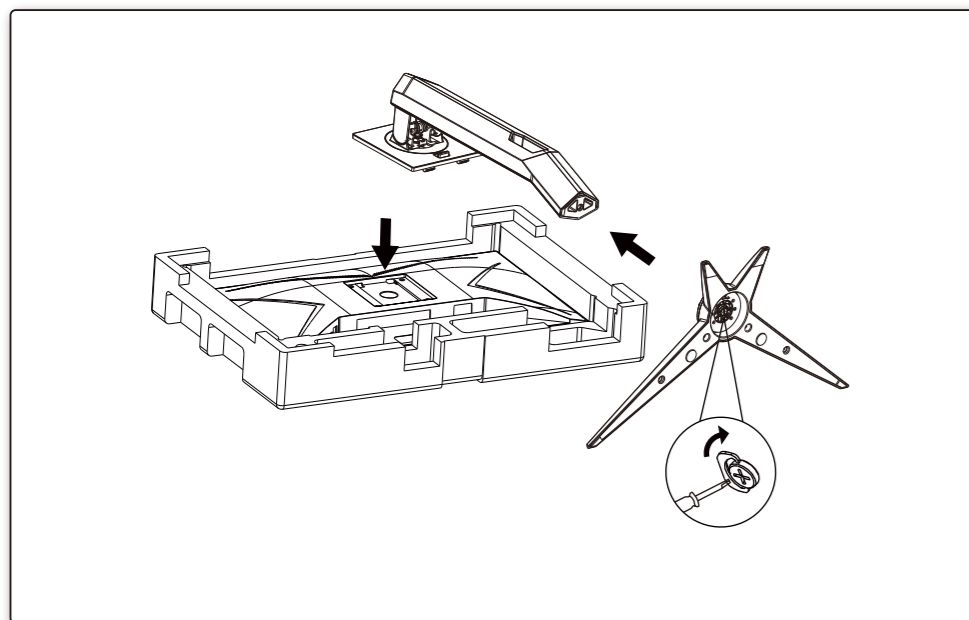

1

2

3

4

General Specification

Panel	Model name	Q24G2A/BK		
	Driving system	TFT Color LCD		
	Viewable Image Size	60.4cm diagonal(23.8" Wide Screen)		
	Pixel pitch	0.2055mm(H) x 0.2055mm(V)		
Others	Horizontal scan range	30k-230kHz(HDMI) 30k-250kHz(DP)		
	Horizontal scan Size(Maximum)	526.08mm		
	Vertical scan range	48-144Hz(HDMI) 48-165Hz(DP)		
	Vertical Scan Size(Maximum)	295.92mm		
	Max resolution	2560x1440@144Hz(HDMI) 2560x1440@165Hz(DP)		
	Plug & Play	VESA DDC2B/CI		
	Power Source	100-240V~, 50/60Hz, 1.5A		
	Power Consumption	Typical(default brightness and contrast)	34W	
		Max. (brightness = 100, contrast = 100)	≤ 54W	
		Standby mode	≤ 0.3W	
Dimensions(with stand)	539.1X(374.6~504.6)X227.4mm(WxHxD)			
Net Weight	4.78kg			
Physical Characteristics	Connector Type	HDMI/DP/Earphone		
	Signal Cable Type	Detachable		
Environmental	Temperature	Operating	0°C~40°C	
		Non-Operating	-25°C~55°C	
	Humidity	Operating	10%~85% (non-condensing)	
		Non-Operating	5%~93% (non-condensing)	
Altitude	Operating	0~5000m (0~16404ft)		
	Non-Operating	0~12192m (0~40000ft)		