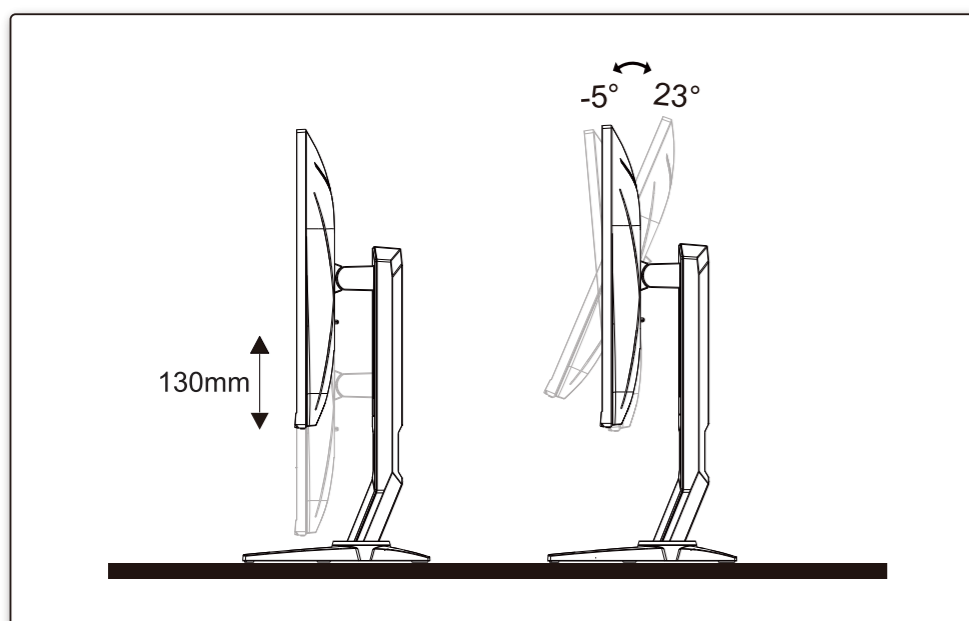

1

2

3

4

General Specification

Panel	Model name	Q24G2A/BK		
	Driving system	TFT Color LCD		
	Viewable Image Size	60.4cm diagonal(23.8" Wide Screen)		
	Pixel pitch	0.2055mm(H) x 0.2055mm(V)		
Others	Horizontal scan range	30k-230kHz(HDMI) 30k-250kHz(DP)		
	Horizontal scan Size(Maximum)	526.08mm		
	Vertical scan range	48-144Hz(HDMI) 48-165Hz(DP)		
	Vertical Scan Size(Maximum)	295.92mm		
	Max resolution	2560x1440@144Hz(HDMI) 2560x1440@165Hz(DP)		
	Plug & Play	VESA DDC2B/CI		
	Power Source	100-240V~, 50/60Hz, 1.5A		
	Power Consumption	Typical(default brightness and contrast)	34W	
		Max. (brightness = 100, contrast = 100)	≤ 54W	
		Standby mode	≤ 0.3W	
Dimensions(with stand)	539.1X(374.6~504.6)X227.4mm(WxHxD)			
Net Weight	4.78kg			
Physical Characteristics	Connector Type	HDMI/DP/Earphone		
	Signal Cable Type	Detachable		
Environmental	Temperature	Operating	0°C~40°C	
		Non-Operating	-25°C~55°C	
	Humidity	Operating	10%~85% (non-condensing)	
		Non-Operating	5%~93% (non-condensing)	
Altitude	Operating	0~5000m (0~16404ft)		
	Non-Operating	0~12192m (0~40000ft)		