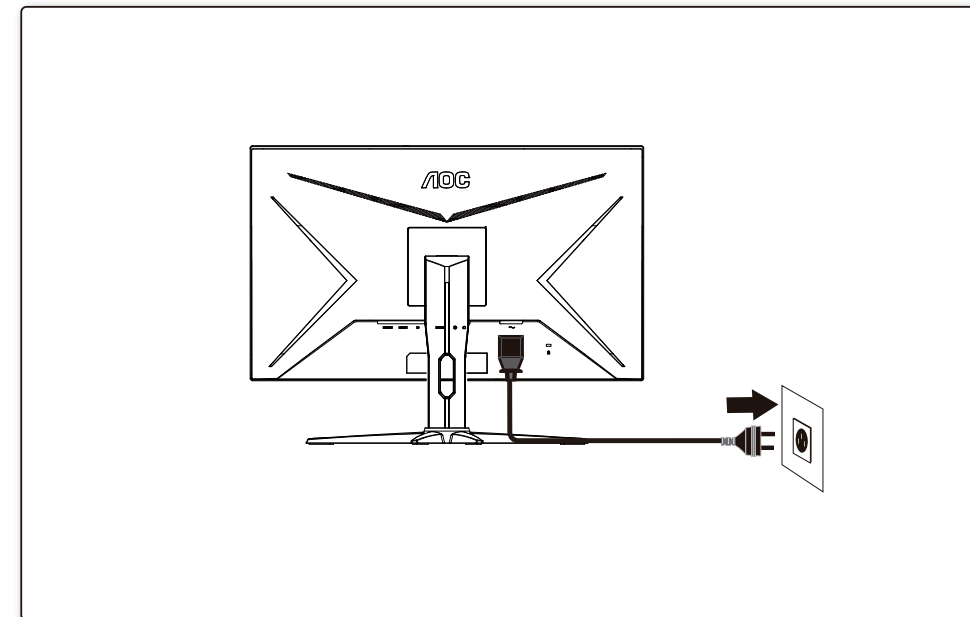

**Monitor** **Stand** **Base**

**Quick Start** **Warranty Card** **Power Cable**

**HDMI Cable** **DP Cable** **D-SUB Cable** **Audio Cable**

\*Different according to countries/regions  
Display design may differ from that illustrated

**1**

**2**

**3**

**4**

**General Specification**

Panel	Model name	27G2SPA		
	Driving system	TFT Color LCD		
	Viewable Image Size	68.6cm diagonal (27" Wide Screen)		
	Pixel pitch	0.3114mm(H) x 0.3114mm(V)		
Others	Horizontal scan range	30k~160kHz(D-SUB/HDMI) 30k~200kHz(DP)		
	Horizontal scan Size(Maximum)	597.888mm		
	Vertical scan range	48-120Hz(D-SUB) 48-144Hz(HDMI) 48-165Hz(DP)		
	Vertical Scan Size(Maximum)	336.312mm		
	Optimal preset resolution	1920x1080@60Hz		
	Plug & Play	VESA DDC2B/CI		
	Power Source	100-240V~, 50/60Hz, 1.5A		
	Power Consumption	Typical (default brightness and contrast)	28W	
		Max. (brightness =100, contrast =100)	≤ 45W	
	Dimensions(with stand)	Standby mode	≤ 0.3W	
Net Weight		4.53kg		
Physical Characteristics	Connector Type	DP/HDMI/D-SUB/AUDIO IN/Earphone out		
	Signal Cable Type	Detachable		
Environmental	Temperature	Operating	0°C~ 40°C	
		Non-Operating	-25°C~ 55°C	
	Humidity	Operating	10% ~ 85% (non-condensing)	
		Non-Operating	5% ~ 93% (non-condensing)	
	Altitude	Operating	0~ 5000 m (0~ 16404ft )	
		Non-Operating	0~ 12192m (0~ 40000ft )	