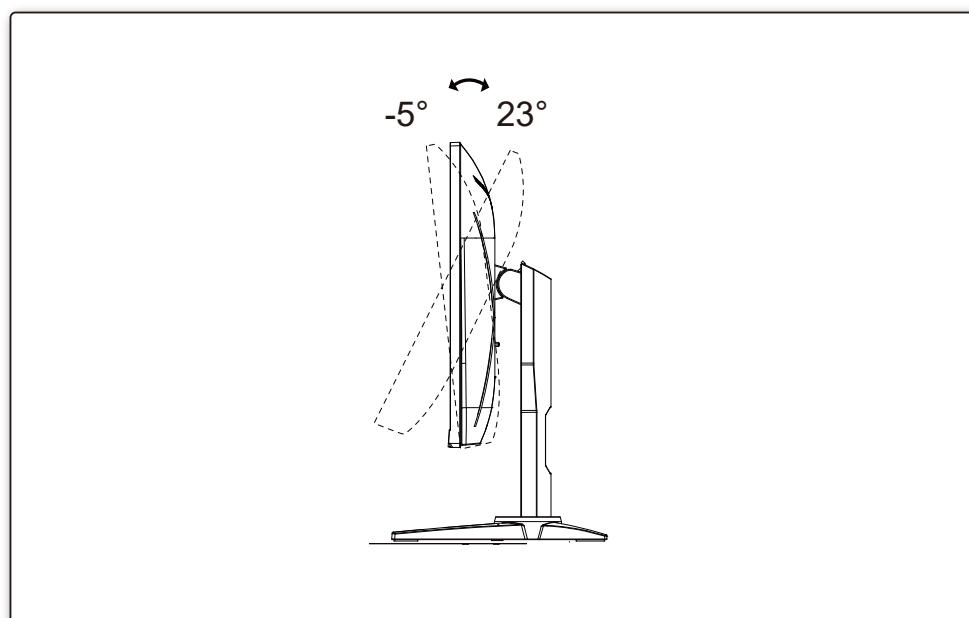

**1**

**2**

**3**

**4**

**General Specification**

Panel	Model name	27G2SPA		
	Driving system	TFT Color LCD		
	Viewable Image Size	68.6cm diagonal (27" Wide Screen)		
	Pixel pitch	0.3114mm(H) x 0.3114mm(V)		
Others	Horizontal scan range	30k~160kHz(D-SUB/HDMI) 30k~200kHz(DP)		
	Horizontal scan Size(Maximum)	597.888mm		
	Vertical scan range	48-120Hz(D-SUB) 48-144Hz(HDMI) 48-165Hz(DP)		
	Vertical Scan Size(Maximum)	336.312mm		
	Optimal preset resolution	1920x1080@60Hz		
	Plug & Play	VESA DDC2B/CI		
	Power Source	100-240V~, 50/60Hz, 1.5A		
	Power Consumption	Typical (default brightness and contrast)	28W	
		Max. (brightness =100, contrast =100)	≤ 45W	
	Dimensions(with stand)	Standby mode	≤ 0.3W	
Net Weight		4.53kg		
Physical Characteristics	Connector Type	DP/HDMI/D-SUB/AUDIO IN/Earphone out		
	Signal Cable Type	Detachable		
Environmental	Temperature	Operating	0°C~ 40°C	
		Non-Operating	-25°C~ 55°C	
	Humidity	Operating	10% ~ 85% (non-condensing)	
		Non-Operating	5% ~ 93% (non-condensing)	
	Altitude	Operating	0~ 5000 m (0~ 16404ft )	
		Non-Operating	0~ 12192m (0~ 40000ft )	