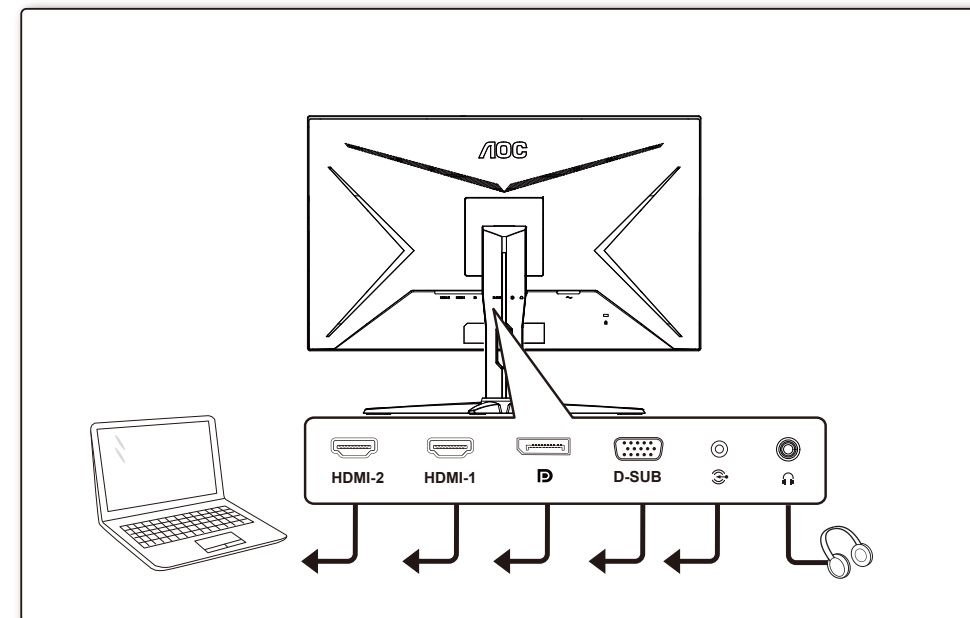

**Monitor** **Stand** **Base**

**Quick Start** **Warranty Card** **Power Cable**

**HDMI Cable** **DP Cable** **D-SUB Cable** **Audio Cable**

\*Different according to countries/regions  
Display design may differ from that illustrated

**1**

**2**

**3**

**4**

**General Specification**

Panel	Model name	27G2SPA		
	Driving system	TFT Color LCD		
	Viewable Image Size	68.6cm diagonal (27" Wide Screen)		
	Pixel pitch	0.3114mm(H) x 0.3114mm(V)		
Others	Horizontal scan range	30k~160kHz(D-SUB/HDMI) 30k~200kHz(DP)		
	Horizontal scan Size(Maximum)	597.888mm		
	Vertical scan range	48-120Hz(D-SUB) 48-144Hz(HDMI) 48-165Hz(DP)		
	Vertical Scan Size(Maximum)	336.312mm		
	Optimal preset resolution	1920x1080@60Hz		
	Plug & Play	VESA DDC2B/CI		
	Power Source	100-240V~, 50/60Hz, 1.5A		
	Power Consumption	Typical (default brightness and contrast)	28W	
		Max. (brightness =100, contrast =100)	≤ 45W	
	Dimensions(with stand)	Standby mode	≤ 0.3W	
Net Weight		4.53kg		
Physical Characteristics	Connector Type	DP/HDMI/D-SUB/AUDIO IN/Earphone out		
	Signal Cable Type	Detachable		
Environmental	Temperature	Operating	0°C~ 40°C	
		Non-Operating	-25°C~ 55°C	
	Humidity	Operating	10% ~ 85% (non-condensing)	
		Non-Operating	5% ~ 93% (non-condensing)	
	Altitude	Operating	0~ 5000 m (0~ 16404ft )	
		Non-Operating	0~ 12192m (0~ 40000ft )	