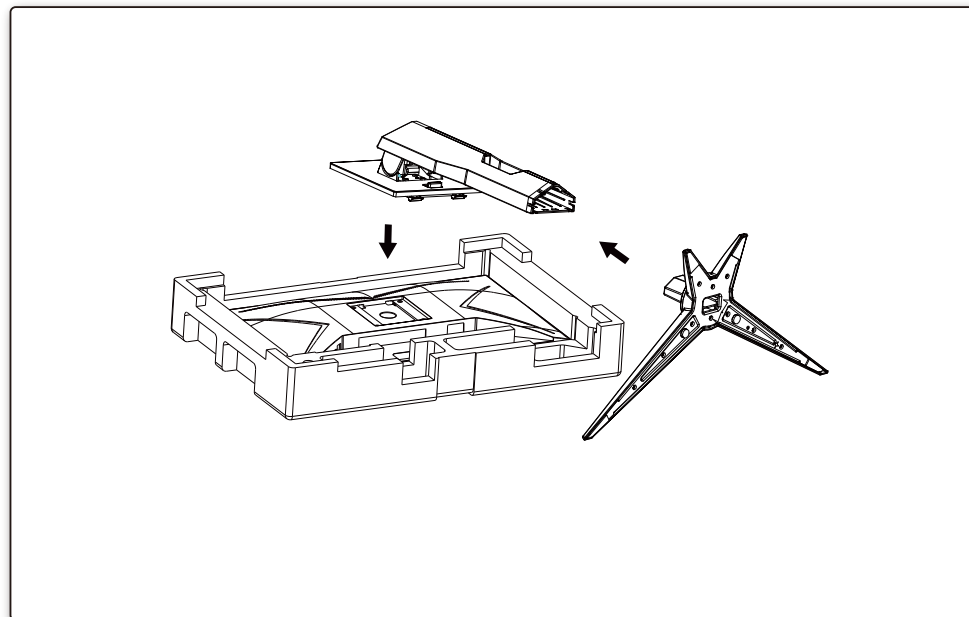

**Monitor** **Stand** **Base**

**Quick Start** **Warranty Card** **Power Cable**

**HDMI Cable** **DP Cable** **D-SUB Cable** **Audio Cable**

\*Different according to countries/regions  
Display design may differ from that illustrated

**1**

**2**

**3**

**4**

**General Specification**

Panel	Model name	27G2SPA		
	Driving system	TFT Color LCD		
	Viewable Image Size	68.6cm diagonal (27" Wide Screen)		
	Pixel pitch	0.3114mm(H) x 0.3114mm(V)		
Others	Horizontal scan range	30k~160kHz(D-SUB/HDMI) 30k~200kHz(DP)		
	Horizontal scan Size(Maximum)	597.888mm		
	Vertical scan range	48-120Hz(D-SUB) 48-144Hz(HDMI) 48-165Hz(DP)		
	Vertical Scan Size(Maximum)	336.312mm		
	Optimal preset resolution	1920x1080@60Hz		
	Plug & Play	VESA DDC2B/CI		
	Power Source	100-240V~, 50/60Hz, 1.5A		
	Power Consumption	Typical (default brightness and contrast)	28W	
		Max. (brightness =100, contrast =100)	≤ 45W	
	Dimensions(with stand)	Standby mode	≤ 0.3W	
Net Weight		4.53kg		
Physical Characteristics	Connector Type	DP/HDMI/D-SUB/AUDIO IN/Earphone out		
	Signal Cable Type	Detachable		
Environmental	Temperature	Operating	0°C~ 40°C	
		Non-Operating	-25°C~ 55°C	
	Humidity	Operating	10% ~ 85% (non-condensing)	
		Non-Operating	5% ~ 93% (non-condensing)	
	Altitude	Operating	0~ 5000 m (0~ 16404ft )	
		Non-Operating	0~ 12192m (0~ 40000ft )	