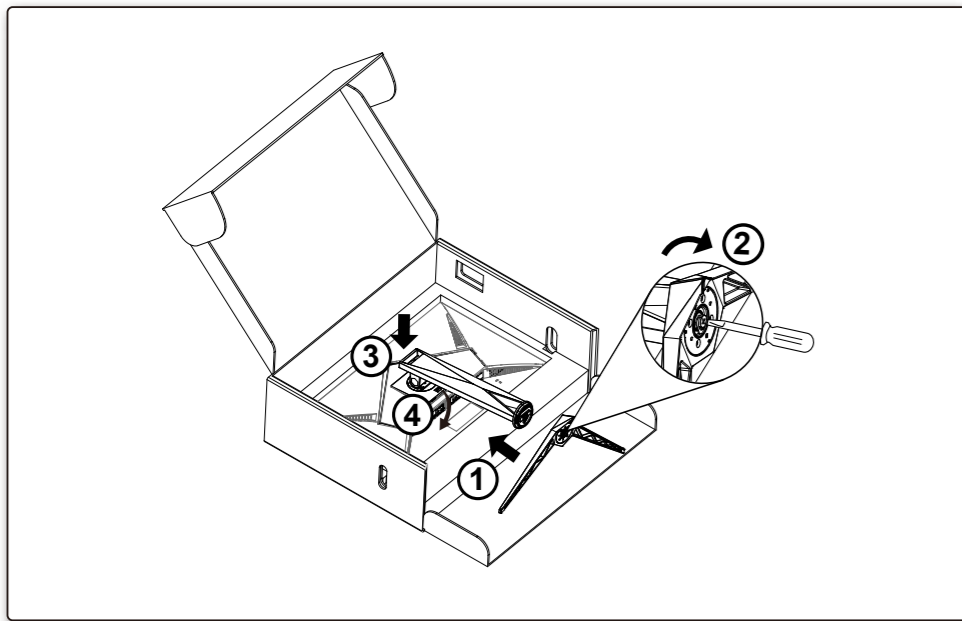

1

2

3

4

General Specification

Panel	Model Name	AG275QZ		
	Driving System	TFT Color LCD		
	Viewable Image Size	68.5cm diagonal(27" Wide Screen)		
	Pixel Pitch	0.2331mm(H) x 0.2331mm(V)		
Others	Horizontal Scan Range	30k-230kHz(HDMI) 30k-255kHz(DP)		
	Horizontal Scan Size(Maximum)	596.736mm		
	Vertical Scan Range	48-144Hz(HDMI) 48-270Hz(DP)		
	Vertical Scan Size(Maximum)	335.664mm		
	Max Resolution	2560x1440@144Hz(HDMI) 2560x1440@270Hz(DP)		
	Plug & Play	VESA DDC2B/CI		
	Power Source	100-240V~, 50/60Hz, 1.5A		
	Power Consumption	Typical (default brightness and contrast)	26W	
		Max. (brightness = 100, contrast = 100)	≤ 115W	
		Standby mode	≤ 0.5W	
Dimensions(with stand)	613.4x(411.09~561.09)x234.51mm(WxHxD)			
Net Weight	5.73kg			
Physical Characteristics	Connector Type	HDMI/DP/USB/Earphone		
	Signal Cable Type	Detachable		
Environmental	Temperature	Operating	0°~ 40°	
		Non-Operating	-25°~55°	
	Humidity	Operating	10%~85% (non-condensing)	
		Non-Operating	5%~93% (non-condensing)	
Altitude	Operating	0~5000m (0~16404ft)		
	Non-Operating	0~12192m (0~40000ft)		