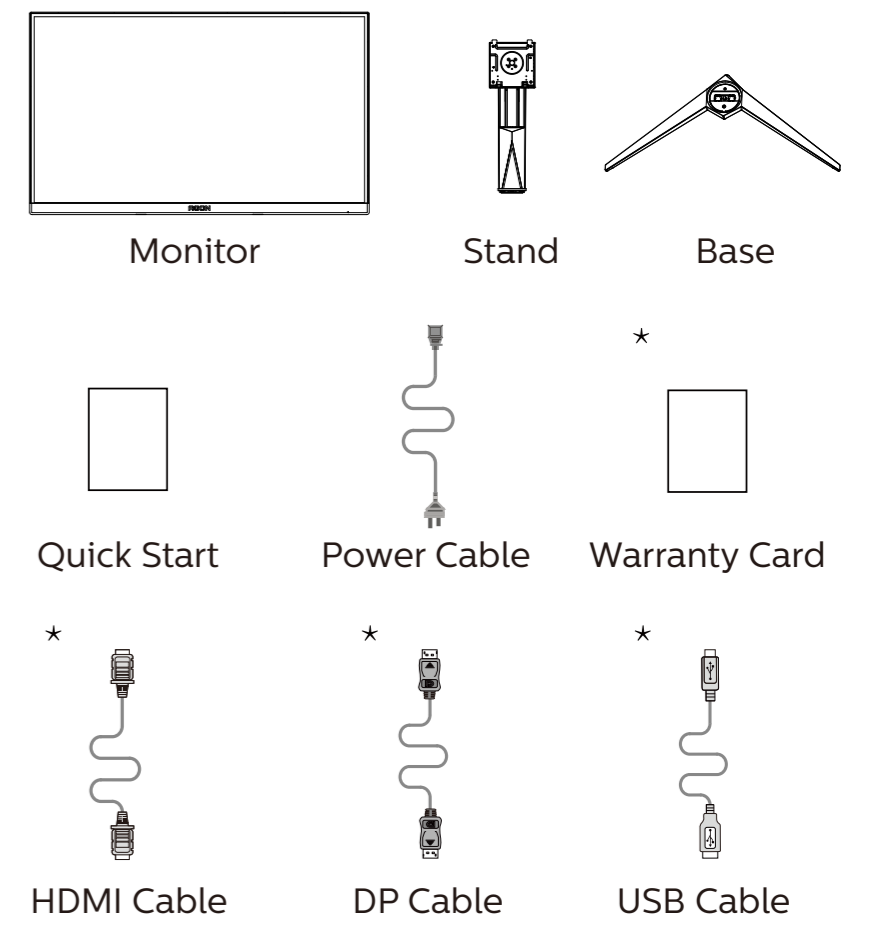

Find your product and get support

AGON

Quick Start

AG275QZ

AOC

www.aoc.com
©2022 AOC.All Rights Reserved

HDMI

*Different according to countries/regions
Display design may differ from that illustrated

1

2

3

4

General Specification

Panel	Model Name	AG275QZ		
	Driving System	TFT Color LCD		
	Viewable Image Size	68.5cm diagonal(27" Wide Screen)		
	Pixel Pitch	0.2331mm(H) x 0.2331mm(V)		
Others	Horizontal Scan Range	30k-230kHz(HDMI) 30k-255kHz(DP)		
	Horizontal Scan Size(Maximum)	596.736mm		
	Vertical Scan Range	48-144Hz(HDMI) 48-270Hz(DP)		
	Vertical Scan Size(Maximum)	335.664mm		
	Max Resolution	2560x1440@144Hz(HDMI) 2560x1440@270Hz(DP)		
	Plug & Play	VESA DDC2B/CI		
	Power Source	100-240V~, 50/60Hz, 1.5A		
	Power Consumption	Typical (default brightness and contrast)	26W	
		Max. (brightness = 100, contrast = 100)	≤ 115W	
		Standby mode	≤ 0.5W	
Dimensions(with stand)	613.4x(411.09~561.09)x234.51mm(WxHxD)			
Net Weight	5.73kg			
Physical Characteristics	Connector Type	HDMI/DP/USB/Earphone		
	Signal Cable Type	Detachable		
Environmental	Temperature	Operating	0°~ 40°	
		Non-Operating	-25°~55°	
	Humidity	Operating	10%~85% (non-condensing)	
		Non-Operating	5%~93% (non-condensing)	
Altitude	Operating	0~5000m (0~16404ft)		
	Non-Operating	0~12192m (0~40000ft)		