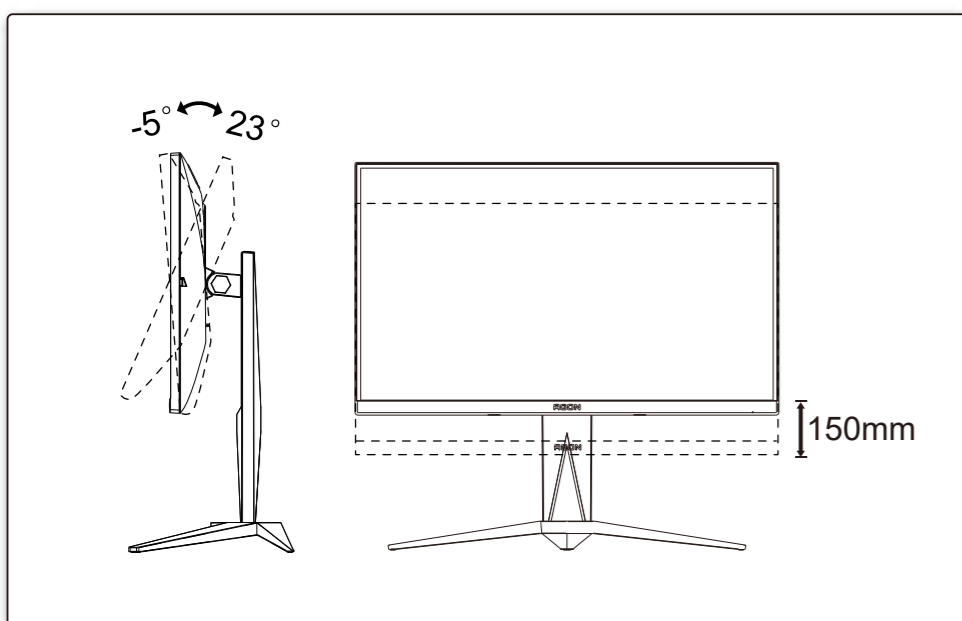

1

2

3

4

General Specification

Panel	Model Name	AG275QZ		
	Driving System	TFT Color LCD		
	Viewable Image Size	68.5cm diagonal(27" Wide Screen)		
	Pixel Pitch	0.2331mm(H) x 0.2331mm(V)		
Others	Horizontal Scan Range	30k-230kHz(HDMI) 30k-255kHz(DP)		
	Horizontal Scan Size(Maximum)	596.736mm		
	Vertical Scan Range	48-144Hz(HDMI) 48-270Hz(DP)		
	Vertical Scan Size(Maximum)	335.664mm		
	Max Resolution	2560x1440@144Hz(HDMI) 2560x1440@270Hz(DP)		
	Plug & Play	VESA DDC2B/CI		
	Power Source	100-240V~, 50/60Hz, 1.5A		
	Power Consumption	Typical (default brightness and contrast)	26W	
		Max. (brightness = 100, contrast = 100)	≤ 115W	
		Standby mode	≤ 0.5W	
Dimensions(with stand)	613.4x(411.09~561.09)x234.51mm(WxHxD)			
Net Weight	5.73kg			
Physical Characteristics	Connector Type	HDMI/DP/USB/Earphone		
	Signal Cable Type	Detachable		
Environmental	Temperature	Operating	0°~ 40°	
		Non-Operating	-25°~55°	
	Humidity	Operating	10%~85% (non-condensing)	
		Non-Operating	5%~93% (non-condensing)	
Altitude	Operating	0~5000m (0~16404ft)		
	Non-Operating	0~12192m (0~40000ft)		