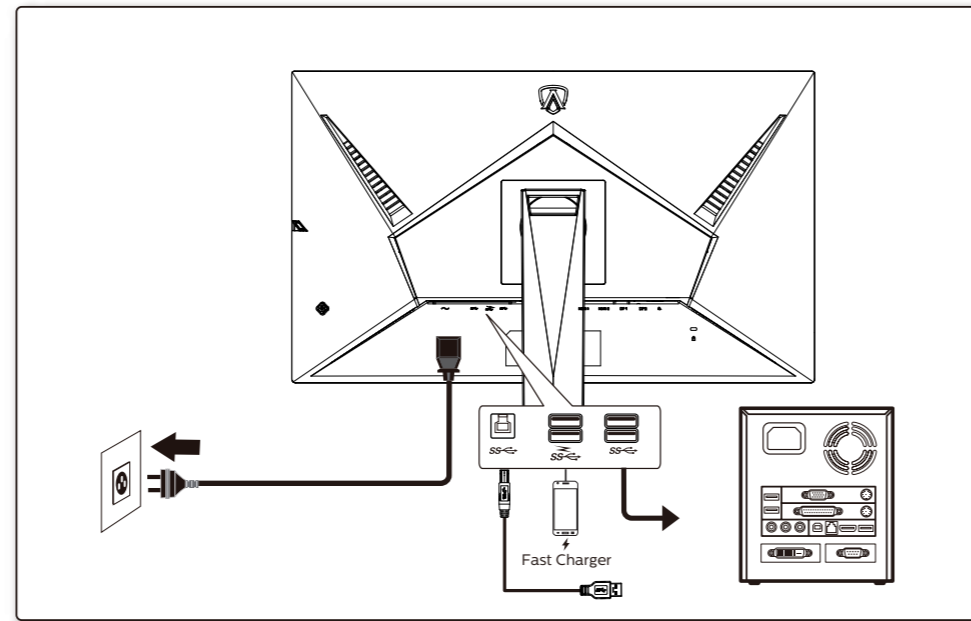

Find your product and get support

AGON

Quick Start

AG275QZ

AOC

www.aoc.com
©2022 AOC.All Rights Reserved

HDMI

*Different according to countries/regions
Display design may differ from that illustrated

1

2

3

4

General Specification

Panel	Model Name	AG275QZ		
	Driving System	TFT Color LCD		
	Viewable Image Size	68.5cm diagonal(27" Wide Screen)		
	Pixel Pitch	0.2331mm(H) x 0.2331mm(V)		
Others	Horizontal Scan Range	30k-230kHz(HDMI) 30k-255kHz(DP)		
	Horizontal Scan Size(Maximum)	596.736mm		
	Vertical Scan Range	48-144Hz(HDMI) 48-270Hz(DP)		
	Vertical Scan Size(Maximum)	335.664mm		
	Max Resolution	2560x1440@144Hz(HDMI) 2560x1440@270Hz(DP)		
	Plug & Play	VESA DDC2B/CI		
	Power Source	100-240V~, 50/60Hz, 1.5A		
	Power Consumption	Typical (default brightness and contrast)	26W	
		Max. (brightness = 100, contrast = 100)	≤ 115W	
		Standby mode	≤ 0.5W	
Dimensions(with stand)	613.4x(411.09~561.09)x234.51mm(WxHxD)			
Net Weight	5.73kg			
Physical Characteristics	Connector Type	HDMI/DP/USB/Earphone		
	Signal Cable Type	Detachable		
Environmental	Temperature	Operating	0°~ 40°	
		Non-Operating	-25°~55°	
	Humidity	Operating	10%~85% (non-condensing)	
		Non-Operating	5%~93% (non-condensing)	
Altitude	Operating	0~5000m (0~16404ft)		
	Non-Operating	0~12192m (0~40000ft)		