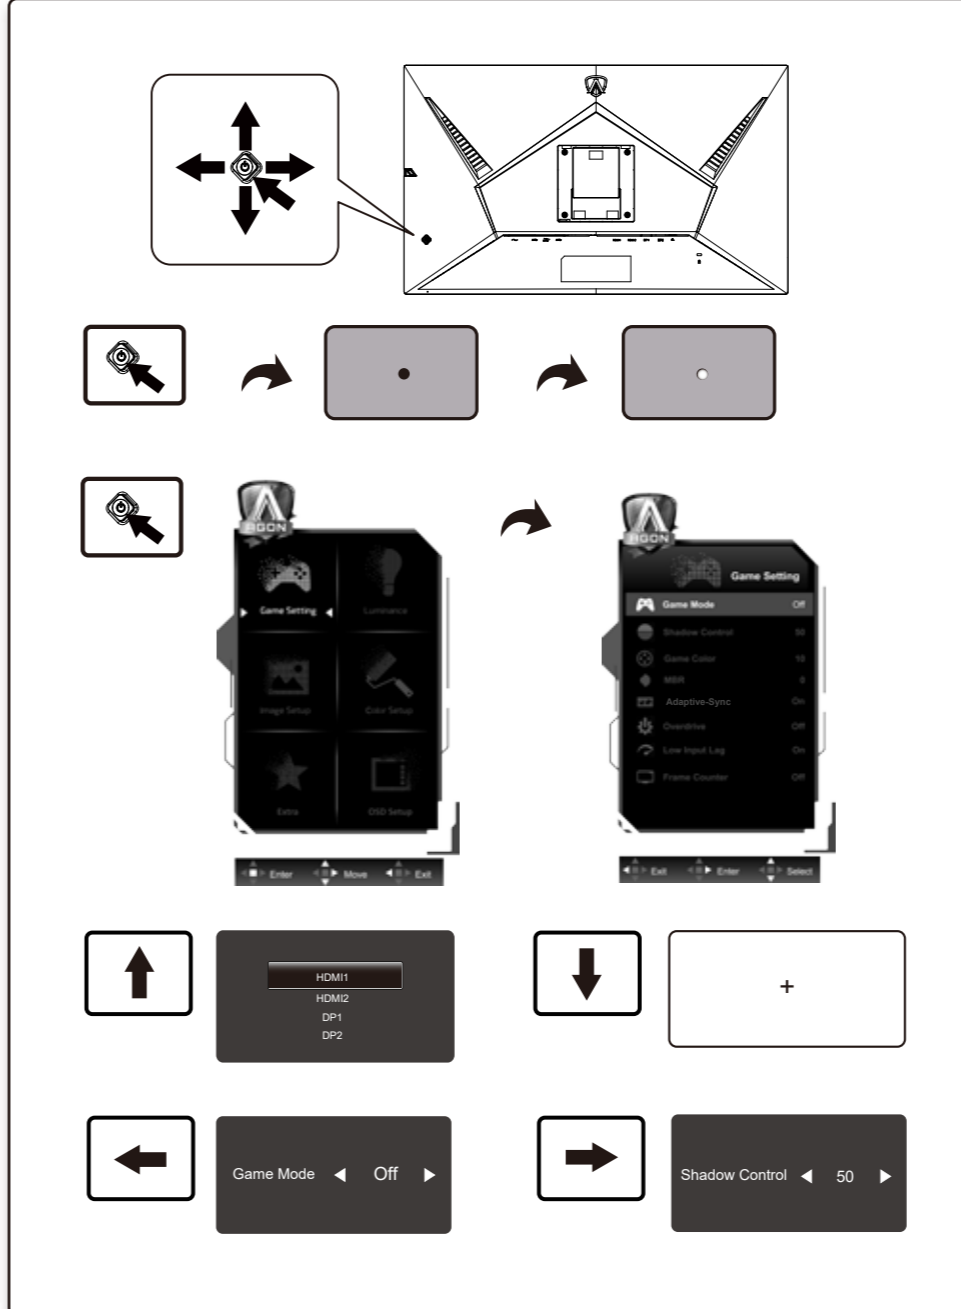

Find your product and get support

AGON

Quick Start

AG275QZ

AOC

www.aoc.com
©2022 AOC.All Rights Reserved

HDMI

*Different according to countries/regions
Display design may differ from that illustrated

1

2

3

4

General Specification

Panel	Model Name	AG275QZ		
	Driving System	TFT Color LCD		
	Viewable Image Size	68.5cm diagonal(27" Wide Screen)		
	Pixel Pitch	0.2331mm(H) x 0.2331mm(V)		
Others	Horizontal Scan Range	30k-230kHz(HDMI) 30k-255kHz(DP)		
	Horizontal Scan Size(Maximum)	596.736mm		
	Vertical Scan Range	48-144Hz(HDMI) 48-270Hz(DP)		
	Vertical Scan Size(Maximum)	335.664mm		
	Max Resolution	2560x1440@144Hz(HDMI) 2560x1440@270Hz(DP)		
	Plug & Play	VESA DDC2B/CI		
	Power Source	100-240V~, 50/60Hz, 1.5A		
	Power Consumption	Typical (default brightness and contrast)	26W	
		Max. (brightness = 100, contrast = 100)	≤ 115W	
		Standby mode	≤ 0.5W	
Dimensions(with stand)	613.4x(411.09~561.09)x234.51mm(WxHxD)			
Net Weight	5.73kg			
Physical Characteristics	Connector Type	HDMI/DP/USB/Earphone		
	Signal Cable Type	Detachable		
Environmental	Temperature	Operating	0°~ 40°	
		Non-Operating	-25°~55°	
	Humidity	Operating	10%~85% (non-condensing)	
		Non-Operating	5%~93% (non-condensing)	
Altitude	Operating	0~5000m (0~16404ft)		
	Non-Operating	0~12192m (0~40000ft)		