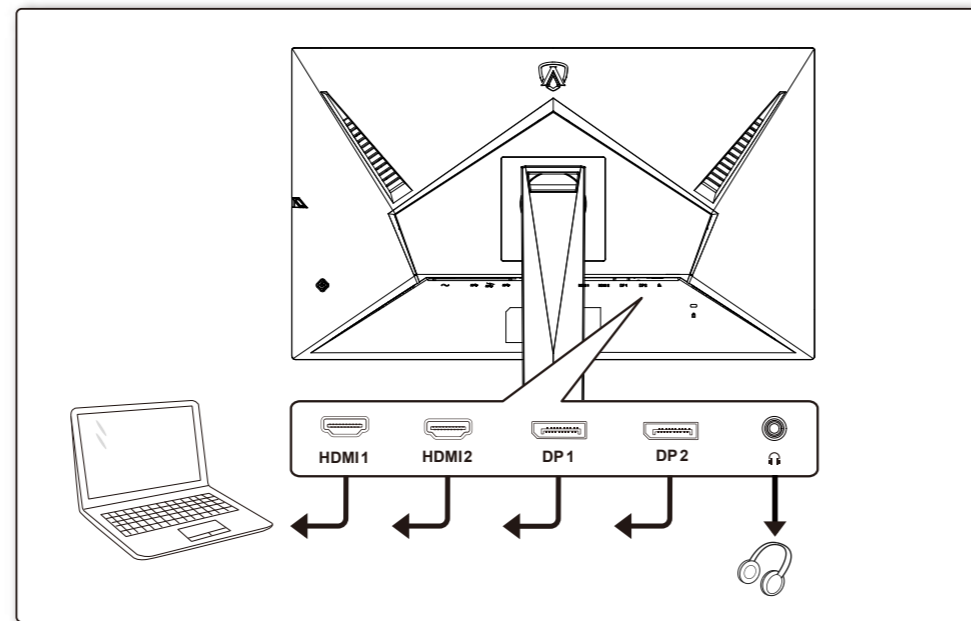

1

2

3

4

General Specification

Panel	Model Name	AG275QZ		
	Driving System	TFT Color LCD		
	Viewable Image Size	68.5cm diagonal(27" Wide Screen)		
	Pixel Pitch	0.2331mm(H) x 0.2331mm(V)		
Others	Horizontal Scan Range	30k-230kHz(HDMI) 30k-255kHz(DP)		
	Horizontal Scan Size(Maximum)	596.736mm		
	Vertical Scan Range	48-144Hz(HDMI) 48-270Hz(DP)		
	Vertical Scan Size(Maximum)	335.664mm		
	Max Resolution	2560x1440@144Hz(HDMI) 2560x1440@270Hz(DP)		
	Plug & Play	VESA DDC2B/CI		
	Power Source	100-240V~, 50/60Hz, 1.5A		
	Power Consumption	Typical (default brightness and contrast)	26W	
		Max. (brightness = 100, contrast = 100)	≤ 115W	
		Standby mode	≤ 0.5W	
Dimensions(with stand)	613.4x(411.09~561.09)x234.51mm(WxHxD)			
Net Weight	5.73kg			
Physical Characteristics	Connector Type	HDMI/DP/USB/Earphone		
	Signal Cable Type	Detachable		
Environmental	Temperature	Operating	0°~ 40°	
		Non-Operating	-25°~55°	
	Humidity	Operating	10%~85% (non-condensing)	
		Non-Operating	5%~93% (non-condensing)	
Altitude	Operating	0~5000m (0~16404ft)		
	Non-Operating	0~12192m (0~40000ft)		