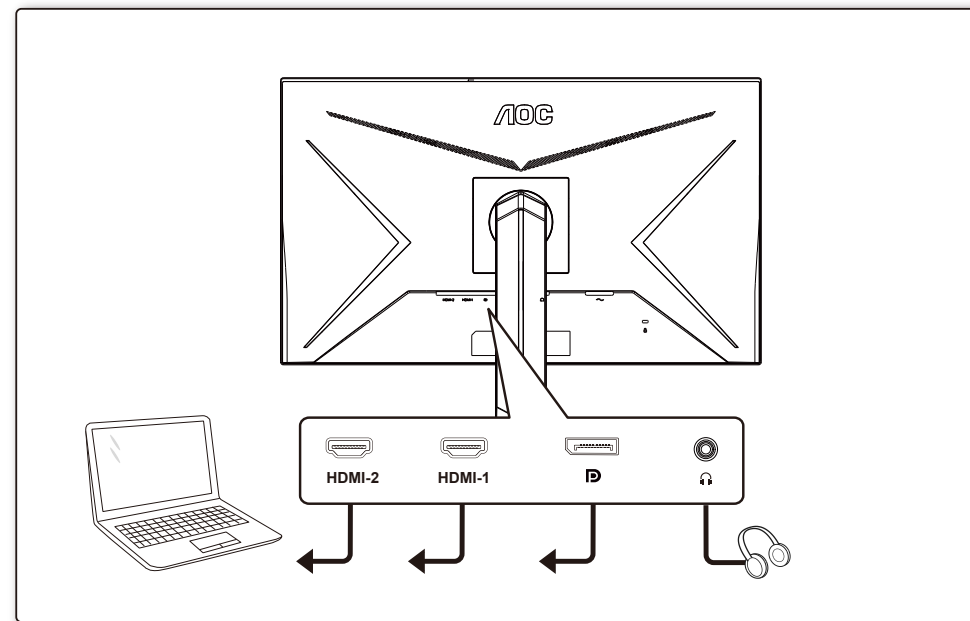

1

2

3

4

General Specification

Panel	Model name	Q27G2S		
	Driving system	TFT Color LCD		
	Viewable Image Size	68.5cm diagonal (27" Wide Screen)		
	Pixel pitch	0.2331mm(H) x 0.2331mm(V)		
Others	Horizontal scan range	30k~230kHz		
	Horizontal scan Size(Maximum)	596.736mm		
	Vertical scan range	48-144Hz(HDMI) 48-155Hz(DP)		
	Vertical Scan Size(Maximum)	335.664mm		
	Optimal preset resolution	2560x1440@60Hz		
	Plug & Play	VESA DDC2B/CI		
	Power Source	100-240V~, 50/60Hz, 1.5A		
	Power Consumption	Typical (default brightness and contrast)	36W	
		Max. (brightness = 100, contrast = 100)	≤ 56W	
		Standby mode	≤ 0.3W	
Dimensions(with stand)	611.8x(398.6~528.6)x227.4 mm(WxHxD)			
Net Weight	5.6kg			
Physical Characteristics	Connector Type	DP/HDMI/Earphone out		
	Signal Cable Type	Detachable		
Environmental	Temperature	Operating	0°C~ 40°C	
		Non-Operating	-25°C~ 55°C	
	Humidity	Operating	10% ~ 85% (non-condensing)	
		Non-Operating	5% ~ 93% (non-condensing)	
	Altitude	Operating	0~ 5000 m (0~ 16404ft )	
		Non-Operating	0~ 12192m (0~ 40000ft )	