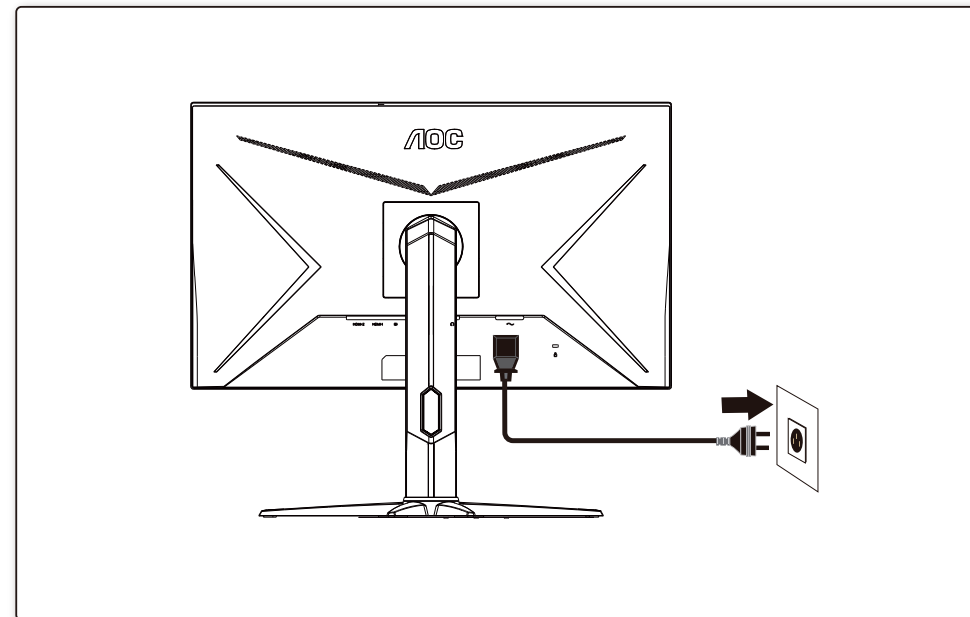

1

2

3

4

General Specification

Panel	Model name	Q27G2S		
	Driving system	TFT Color LCD		
	Viewable Image Size	68.5cm diagonal (27" Wide Screen)		
	Pixel pitch	0.2331mm(H) x 0.2331mm(V)		
Others	Horizontal scan range	30k~230kHz		
	Horizontal scan Size(Maximum)	596.736mm		
	Vertical scan range	48-144Hz(HDMI) 48-155Hz(DP)		
	Vertical Scan Size(Maximum)	335.664mm		
	Optimal preset resolution	2560x1440@60Hz		
	Plug & Play	VESA DDC2B/CI		
	Power Source	100-240V~, 50/60Hz, 1.5A		
	Power Consumption	Typical (default brightness and contrast)	36W	
		Max. (brightness = 100, contrast = 100)	≤ 56W	
		Standby mode	≤ 0.3W	
Dimensions(with stand)	611.8x(398.6~528.6)x227.4 mm(WxHxD)			
Net Weight	5.6kg			
Physical Characteristics	Connector Type	DP/HDMI/Earphone out		
	Signal Cable Type	Detachable		
Environmental	Temperature	Operating	0°C~ 40°C	
		Non-Operating	-25°C~ 55°C	
	Humidity	Operating	10% ~ 85% (non-condensing)	
		Non-Operating	5% ~ 93% (non-condensing)	
	Altitude	Operating	0~ 5000 m (0~ 16404ft )	
		Non-Operating	0~ 12192m (0~ 40000ft )	