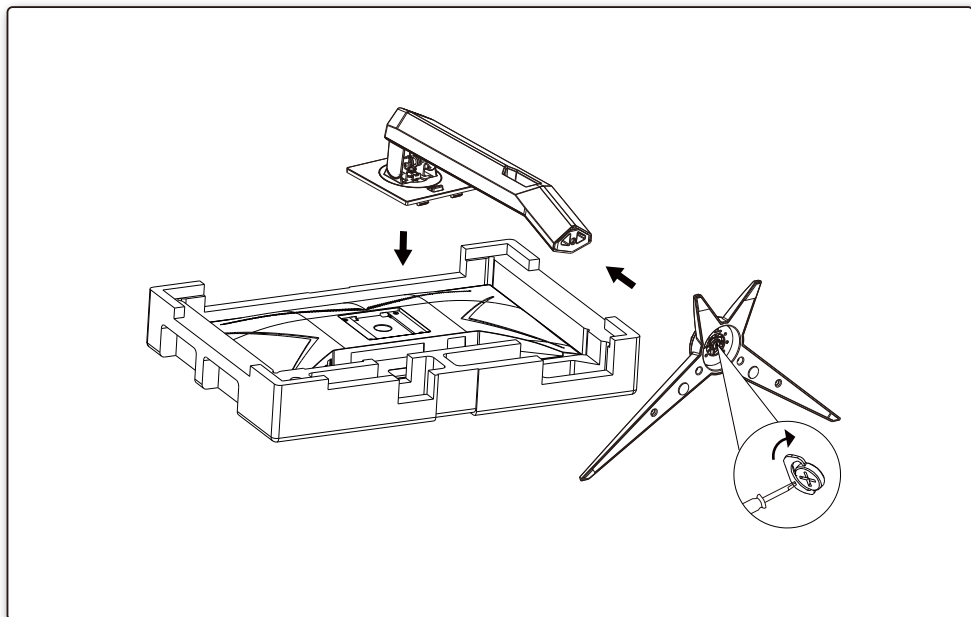

1

2

3

4

General Specification

Panel	Model name	Q27G2S		
	Driving system	TFT Color LCD		
	Viewable Image Size	68.5cm diagonal (27" Wide Screen)		
	Pixel pitch	0.2331mm(H) x 0.2331mm(V)		
Others	Horizontal scan range	30k~230kHz		
	Horizontal scan Size(Maximum)	596.736mm		
	Vertical scan range	48-144Hz(HDMI) 48-155Hz(DP)		
	Vertical Scan Size(Maximum)	335.664mm		
	Optimal preset resolution	2560x1440@60Hz		
	Plug & Play	VESA DDC2B/CI		
	Power Source	100-240V~, 50/60Hz, 1.5A		
	Power Consumption	Typical (default brightness and contrast)	36W	
		Max. (brightness = 100, contrast = 100)	≤ 56W	
		Standby mode	≤ 0.3W	
Dimensions(with stand)	611.8x(398.6~528.6)x227.4 mm(WxHxD)			
Net Weight	5.6kg			
Physical Characteristics	Connector Type	DP/HDMI/Earphone out		
	Signal Cable Type	Detachable		
Environmental	Temperature	Operating	0°C~ 40°C	
		Non-Operating	-25°C~ 55°C	
	Humidity	Operating	10% ~ 85% (non-condensing)	
		Non-Operating	5% ~ 93% (non-condensing)	
	Altitude	Operating	0~ 5000 m (0~ 16404ft )	
		Non-Operating	0~ 12192m (0~ 40000ft )	