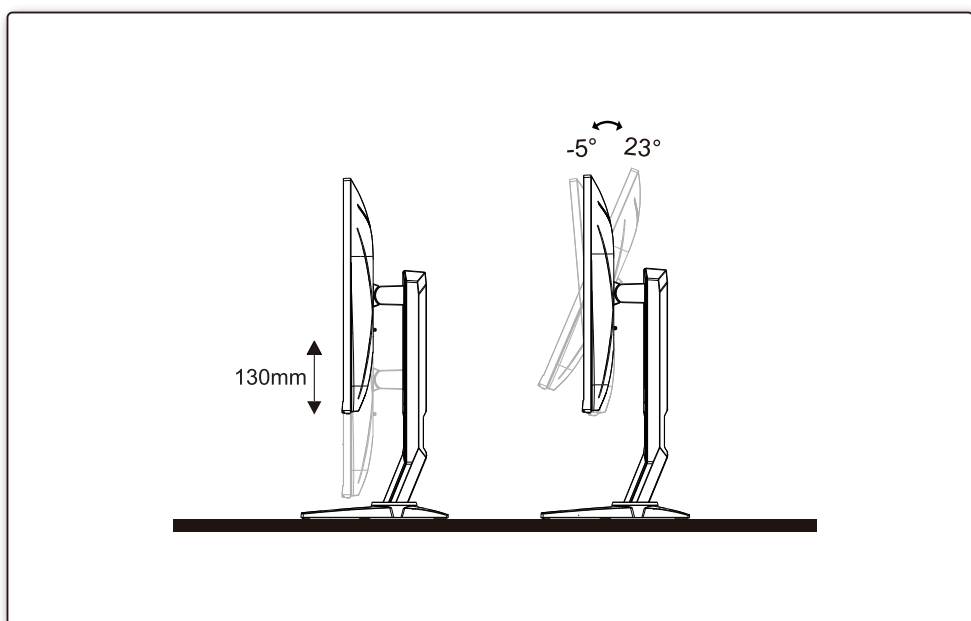

1

2

3

4

General Specification

Panel	Model name	Q27G2S		
	Driving system	TFT Color LCD		
	Viewable Image Size	68.5cm diagonal (27" Wide Screen)		
	Pixel pitch	0.2331mm(H) x 0.2331mm(V)		
Others	Horizontal scan range	30k~230kHz		
	Horizontal scan Size(Maximum)	596.736mm		
	Vertical scan range	48-144Hz(HDMI) 48-155Hz(DP)		
	Vertical Scan Size(Maximum)	335.664mm		
	Optimal preset resolution	2560x1440@60Hz		
	Plug & Play	VESA DDC2B/CI		
	Power Source	100-240V~, 50/60Hz, 1.5A		
	Power Consumption	Typical (default brightness and contrast)	36W	
		Max. (brightness = 100, contrast = 100)	≤ 56W	
		Standby mode	≤ 0.3W	
Dimensions(with stand)	611.8x(398.6~528.6)x227.4 mm(WxHxD)			
Net Weight	5.6kg			
Physical Characteristics	Connector Type	DP/HDMI/Earphone out		
	Signal Cable Type	Detachable		
Environmental	Temperature	Operating	0°C~ 40°C	
		Non-Operating	-25°C~ 55°C	
	Humidity	Operating	10% ~ 85% (non-condensing)	
		Non-Operating	5% ~ 93% (non-condensing)	
	Altitude	Operating	0~ 5000 m (0~ 16404ft )	
		Non-Operating	0~ 12192m (0~ 40000ft )	