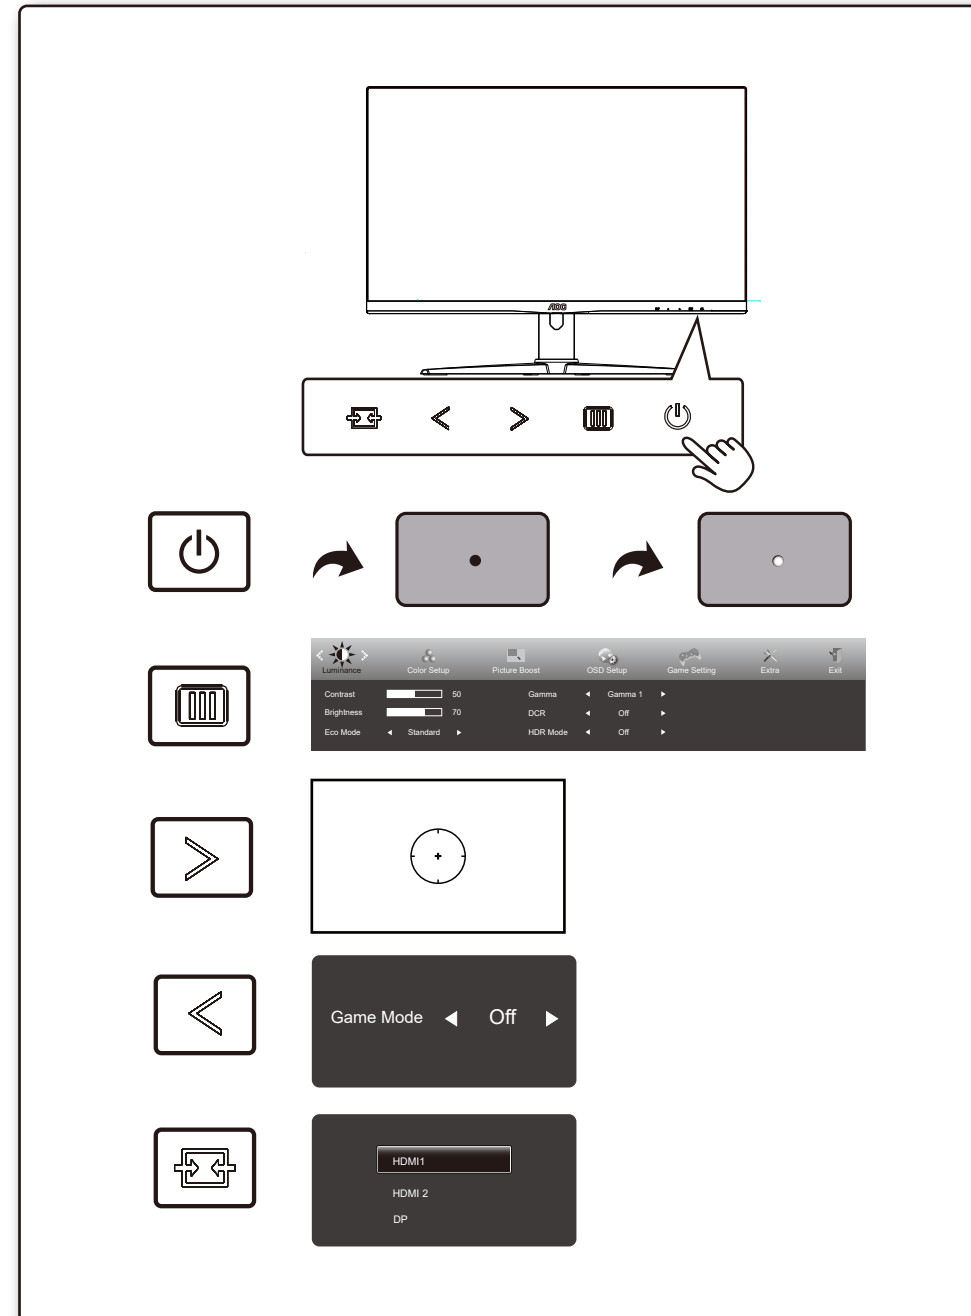

Printed in China

XXXXXXXXXXXXX

**AOC**

Quick Start

Q27G2S

[www.aoc.com](http://www.aoc.com)  
©2023 AOC.All Rights Reserved

**HDMI™**  
HIGH-DEFINITION MULTIMEDIA INTERFACE

\*Different according to countries/regions  
Display design may differ from that illustrated

1

2

3

4

General Specification

Panel	Model name	Q27G2S		
	Driving system	TFT Color LCD		
	Viewable Image Size	68.5cm diagonal (27" Wide Screen)		
	Pixel pitch	0.2331mm(H) x 0.2331mm(V)		
Others	Horizontal scan range	30k~230kHz		
	Horizontal scan Size(Maximum)	596.736mm		
	Vertical scan range	48-144Hz(HDMI) 48-155Hz(DP)		
	Vertical Scan Size(Maximum)	335.664mm		
	Optimal preset resolution	2560x1440@60Hz		
	Plug & Play	VESA DDC2B/CI		
	Power Source	100-240V~, 50/60Hz, 1.5A		
	Power Consumption	Typical (default brightness and contrast)	36W	
		Max. (brightness = 100, contrast = 100)	≤ 56W	
		Standby mode	≤ 0.3W	
Dimensions(with stand)	611.8x(398.6~528.6)x227.4 mm(WxHxD)			
Net Weight	5.6kg			
Physical Characteristics	Connector Type	DP/HDMI/Earphone out		
	Signal Cable Type	Detachable		
Environmental	Temperature	Operating	0°C~ 40°C	
		Non-Operating	-25°C~ 55°C	
	Humidity	Operating	10% ~ 85% (non-condensing)	
		Non-Operating	5% ~ 93% (non-condensing)	
	Altitude	Operating	0~ 5000 m (0~ 16404ft )	
		Non-Operating	0~ 12192m (0~ 40000ft )	