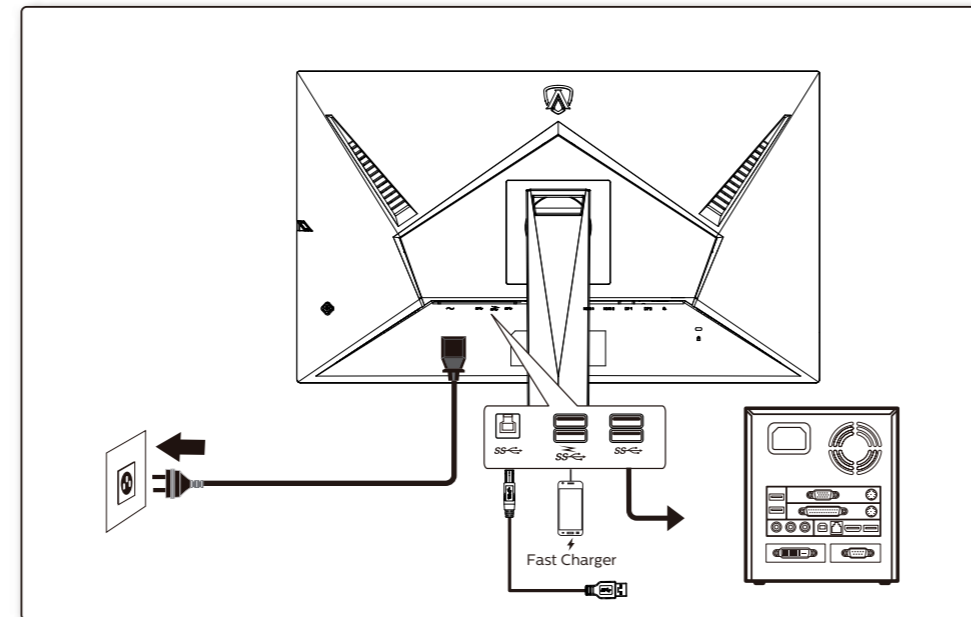

1

2

3

4

General Specification

| | | | | |
|--------------------------|---------------------------------------|--|--------------------------|--|
| Panel | Model Name | AG275QZN | | |
| | Driving System | TFT Color LCD | | |
| | Viewable Image Size | 68.5cm diagonal(27" Wide Screen) | | |
| | Pixel Pitch | 0.2331mm(H) x 0.2331mm(V) | | |
| Others | Horizontal Scan Range | 30k-230kHz(HDMI) 30k-255kHz(DP) | | |
| | Horizontal Scan Size(Maximum) | 596.736mm | | |
| | Vertical Scan Range | 48-144Hz(HDMI) 48-270Hz(DP) | | |
| | Vertical Scan Size(Maximum) | 335.664mm | | |
| | Max Resolution | 2560x1440@144Hz(HDMI) 2560x1440@270Hz(DP) | | |
| | Plug & Play | VESA DDC2B/CI | | |
| | Power Source | 100-240V~, 50/60Hz, 1.5A | | |
| | Power Consumption | Typical (default brightness and contrast) | 26W | |
| | | Max. (brightness = 100, contrast = 100) | ≤ 95W | |
| | | Standby mode | ≤ 0.5W | |
| Dimensions(with stand) | 613.4x(411.09~561.09)x234.51mm(WxHxD) | | | |
| Net Weight | 5.73kg | | | |
| Physical Characteristics | Connector Type | HDMI/DP/USB/Earphone | | |
| | Signal Cable Type | Detachable | | |
| Environmental | Temperature | Operating | 0°C~ 40°C | |
| | | Non-Operating | -25°C~55°C | |
| | Humidity | Operating | 10%~85% (non-condensing) | |
| | | Non-Operating | 5%~93% (non-condensing) | |
| | Altitude | Operating | 0~5000m (0~16404ft) | |
| | | Non-Operating | 0~12192m (0~40000ft) | |