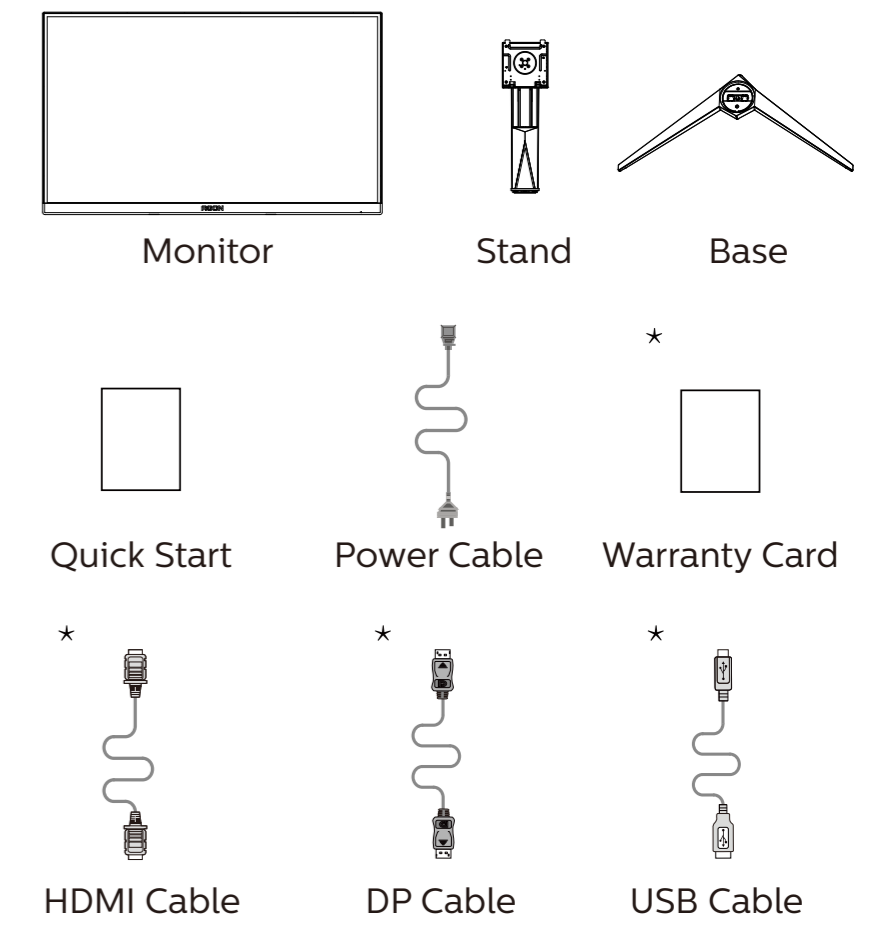

Find your product and get support

AGON

Quick Start

AG275QZN

AOC

www.aoc.com
©2022 AOC.All Rights Reserved

HDMI

*Different according to countries/regions
Display design may differ from that illustrated

1

2

3

4

General Specification

| | | | | |
|--------------------------|---------------------------------------|--|--------------------------|--|
| Panel | Model Name | AG275QZN | | |
| | Driving System | TFT Color LCD | | |
| | Viewable Image Size | 68.5cm diagonal(27" Wide Screen) | | |
| | Pixel Pitch | 0.2331mm(H) x 0.2331mm(V) | | |
| Others | Horizontal Scan Range | 30k-230kHz(HDMI) 30k-255kHz(DP) | | |
| | Horizontal Scan Size(Maximum) | 596.736mm | | |
| | Vertical Scan Range | 48-144Hz(HDMI) 48-270Hz(DP) | | |
| | Vertical Scan Size(Maximum) | 335.664mm | | |
| | Max Resolution | 2560x1440@144Hz(HDMI) 2560x1440@270Hz(DP) | | |
| | Plug & Play | VESA DDC2B/CI | | |
| | Power Source | 100-240V~, 50/60Hz, 1.5A | | |
| | Power Consumption | Typical (default brightness and contrast) | 26W | |
| | | Max. (brightness = 100, contrast = 100) | ≤ 95W | |
| | | Standby mode | ≤ 0.5W | |
| Dimensions(with stand) | 613.4x(411.09~561.09)x234.51mm(WxHxD) | | | |
| Net Weight | 5.73kg | | | |
| Physical Characteristics | Connector Type | HDMI/DP/USB/Earphone | | |
| | Signal Cable Type | Detachable | | |
| Environmental | Temperature | Operating | 0°C~ 40°C | |
| | | Non-Operating | -25°C~55°C | |
| | Humidity | Operating | 10%~85% (non-condensing) | |
| | | Non-Operating | 5%~93% (non-condensing) | |
| | Altitude | Operating | 0~5000m (0~16404ft) | |
| | | Non-Operating | 0~12192m (0~40000ft) | |