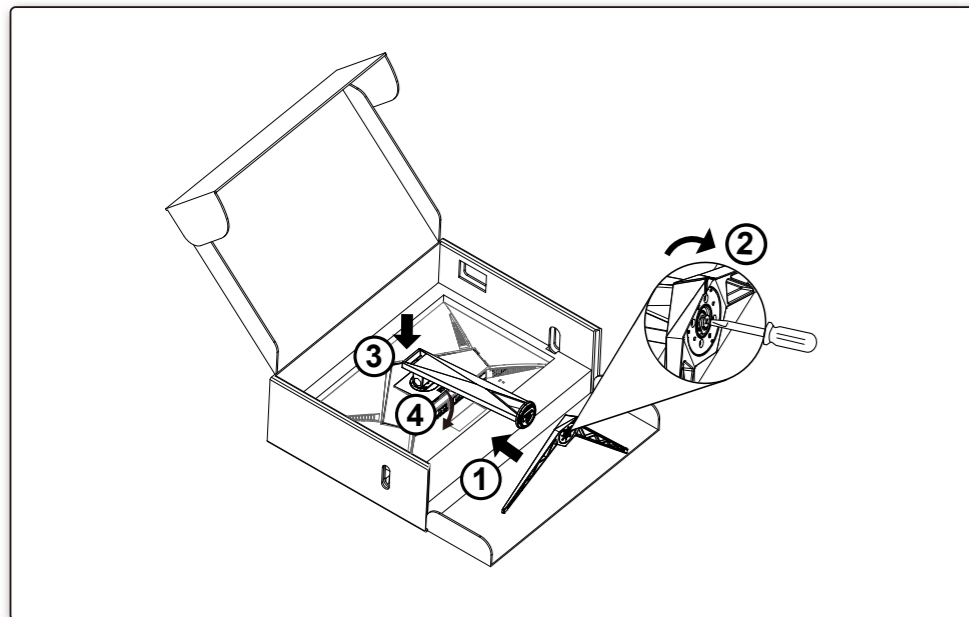

1

2

3

4

General Specification

| | | | | |
|--------------------------|---------------------------------------|--|--------------------------|--|
| Panel | Model Name | AG275QZN | | |
| | Driving System | TFT Color LCD | | |
| | Viewable Image Size | 68.5cm diagonal(27" Wide Screen) | | |
| | Pixel Pitch | 0.2331mm(H) x 0.2331mm(V) | | |
| Others | Horizontal Scan Range | 30k-230kHz(HDMI) 30k-255kHz(DP) | | |
| | Horizontal Scan Size(Maximum) | 596.736mm | | |
| | Vertical Scan Range | 48-144Hz(HDMI) 48-270Hz(DP) | | |
| | Vertical Scan Size(Maximum) | 335.664mm | | |
| | Max Resolution | 2560x1440@144Hz(HDMI) 2560x1440@270Hz(DP) | | |
| | Plug & Play | VESA DDC2B/CI | | |
| | Power Source | 100-240V~, 50/60Hz, 1.5A | | |
| | Power Consumption | Typical (default brightness and contrast) | 26W | |
| | | Max. (brightness = 100, contrast = 100) | ≤ 95W | |
| | | Standby mode | ≤ 0.5W | |
| Dimensions(with stand) | 613.4x(411.09~561.09)x234.51mm(WxHxD) | | | |
| Net Weight | 5.73kg | | | |
| Physical Characteristics | Connector Type | HDMI/DP/USB/Earphone | | |
| | Signal Cable Type | Detachable | | |
| Environmental | Temperature | Operating | 0°C~ 40°C | |
| | | Non-Operating | -25°C~55°C | |
| | Humidity | Operating | 10%~85% (non-condensing) | |
| | | Non-Operating | 5%~93% (non-condensing) | |
| | Altitude | Operating | 0~5000m (0~16404ft) | |
| | | Non-Operating | 0~12192m (0~40000ft) | |