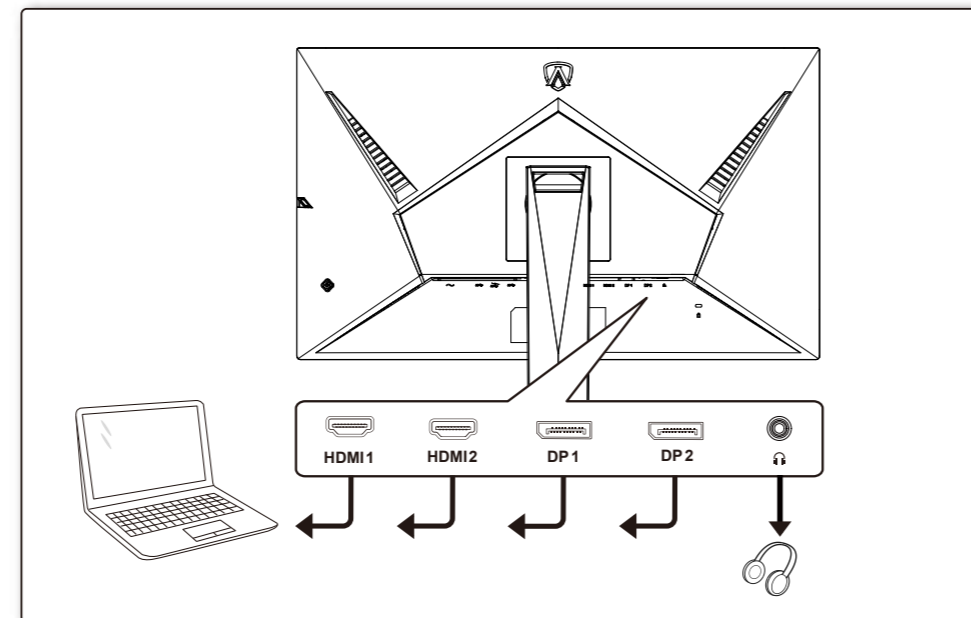

1

2

3

4

General Specification

| | | | | |
|--------------------------|---------------------------------------|--|--------------------------|--|
| Panel | Model Name | AG275QZN | | |
| | Driving System | TFT Color LCD | | |
| | Viewable Image Size | 68.5cm diagonal(27" Wide Screen) | | |
| | Pixel Pitch | 0.2331mm(H) x 0.2331mm(V) | | |
| Others | Horizontal Scan Range | 30k-230kHz(HDMI) 30k-255kHz(DP) | | |
| | Horizontal Scan Size(Maximum) | 596.736mm | | |
| | Vertical Scan Range | 48-144Hz(HDMI) 48-270Hz(DP) | | |
| | Vertical Scan Size(Maximum) | 335.664mm | | |
| | Max Resolution | 2560x1440@144Hz(HDMI) 2560x1440@270Hz(DP) | | |
| | Plug & Play | VESA DDC2B/CI | | |
| | Power Source | 100-240V~, 50/60Hz, 1.5A | | |
| | Power Consumption | Typical (default brightness and contrast) | 26W | |
| | | Max. (brightness = 100, contrast = 100) | ≤ 95W | |
| | | Standby mode | ≤ 0.5W | |
| Dimensions(with stand) | 613.4x(411.09~561.09)x234.51mm(WxHxD) | | | |
| Net Weight | 5.73kg | | | |
| Physical Characteristics | Connector Type | HDMI/DP/USB/Earphone | | |
| | Signal Cable Type | Detachable | | |
| Environmental | Temperature | Operating | 0°C~ 40°C | |
| | | Non-Operating | -25°C~55°C | |
| | Humidity | Operating | 10%~85% (non-condensing) | |
| | | Non-Operating | 5%~93% (non-condensing) | |
| | Altitude | Operating | 0~5000m (0~16404ft) | |
| | | Non-Operating | 0~12192m (0~40000ft) | |