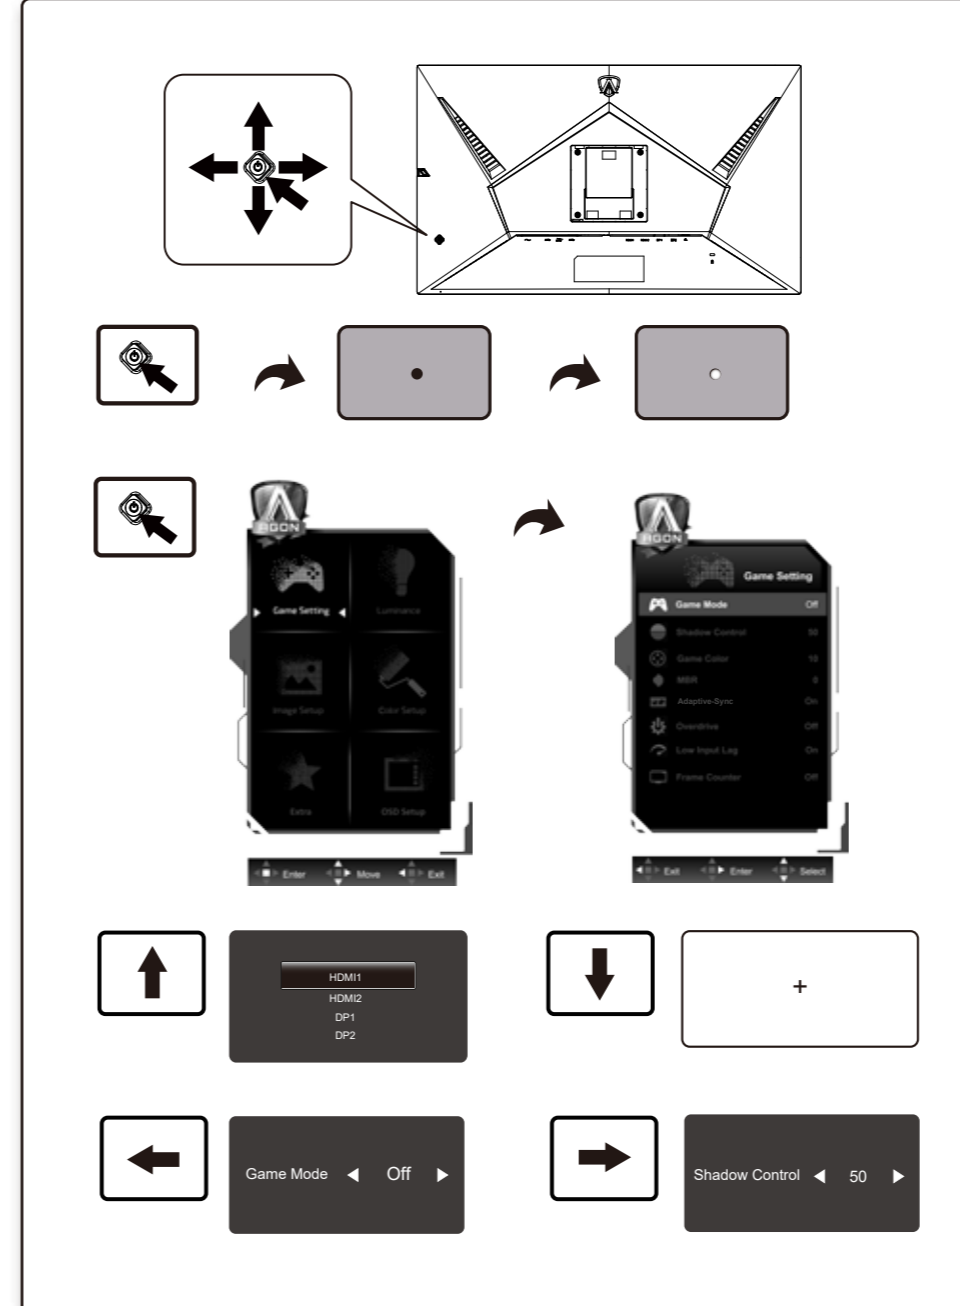

Find your product and get support

AGON

Quick Start

AG275QZN

AOC

www.aoc.com
©2022 AOC.All Rights Reserved

HDMI

*Different according to countries/regions
Display design may differ from that illustrated

1

2

3

4

General Specification

| | | | | |
|--------------------------|---------------------------------------|--|--------------------------|--|
| Panel | Model Name | AG275QZN | | |
| | Driving System | TFT Color LCD | | |
| | Viewable Image Size | 68.5cm diagonal(27" Wide Screen) | | |
| | Pixel Pitch | 0.2331mm(H) x 0.2331mm(V) | | |
| Others | Horizontal Scan Range | 30k-230kHz(HDMI) 30k-255kHz(DP) | | |
| | Horizontal Scan Size(Maximum) | 596.736mm | | |
| | Vertical Scan Range | 48-144Hz(HDMI) 48-270Hz(DP) | | |
| | Vertical Scan Size(Maximum) | 335.664mm | | |
| | Max Resolution | 2560x1440@144Hz(HDMI) 2560x1440@270Hz(DP) | | |
| | Plug & Play | VESA DDC2B/CI | | |
| | Power Source | 100-240V~, 50/60Hz, 1.5A | | |
| | Power Consumption | Typical (default brightness and contrast) | 26W | |
| | | Max. (brightness = 100, contrast = 100) | ≤ 95W | |
| | | Standby mode | ≤ 0.5W | |
| Dimensions(with stand) | 613.4x(411.09~561.09)x234.51mm(WxHxD) | | | |
| Net Weight | 5.73kg | | | |
| Physical Characteristics | Connector Type | HDMI/DP/USB/Earphone | | |
| | Signal Cable Type | Detachable | | |
| Environmental | Temperature | Operating | 0°C~ 40°C | |
| | | Non-Operating | -25°C~55°C | |
| | Humidity | Operating | 10%~85% (non-condensing) | |
| | | Non-Operating | 5%~93% (non-condensing) | |
| | Altitude | Operating | 0~5000m (0~16404ft) | |
| | | Non-Operating | 0~12192m (0~40000ft) | |