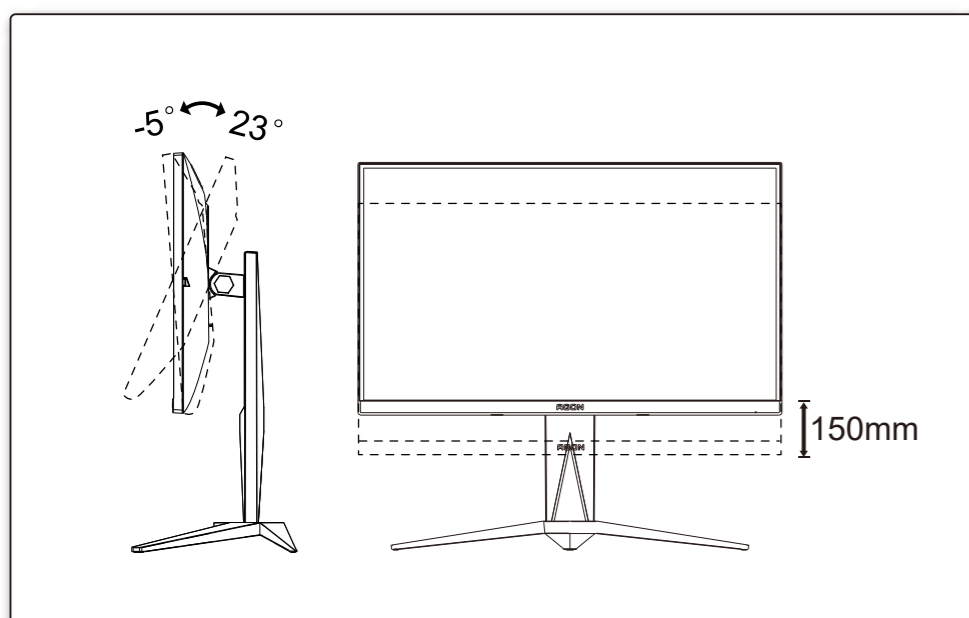

1

2

3

4

General Specification

| | | | | |
|--------------------------|---------------------------------------|--|--------------------------|--|
| Panel | Model Name | AG275QZN | | |
| | Driving System | TFT Color LCD | | |
| | Viewable Image Size | 68.5cm diagonal(27" Wide Screen) | | |
| | Pixel Pitch | 0.2331mm(H) x 0.2331mm(V) | | |
| Others | Horizontal Scan Range | 30k-230kHz(HDMI) 30k-255kHz(DP) | | |
| | Horizontal Scan Size(Maximum) | 596.736mm | | |
| | Vertical Scan Range | 48-144Hz(HDMI) 48-270Hz(DP) | | |
| | Vertical Scan Size(Maximum) | 335.664mm | | |
| | Max Resolution | 2560x1440@144Hz(HDMI) 2560x1440@270Hz(DP) | | |
| | Plug & Play | VESA DDC2B/CI | | |
| | Power Source | 100-240V~, 50/60Hz, 1.5A | | |
| | Power Consumption | Typical (default brightness and contrast) | 26W | |
| | | Max. (brightness = 100, contrast = 100) | ≤ 95W | |
| | | Standby mode | ≤ 0.5W | |
| Dimensions(with stand) | 613.4x(411.09~561.09)x234.51mm(WxHxD) | | | |
| Net Weight | 5.73kg | | | |
| Physical Characteristics | Connector Type | HDMI/DP/USB/Earphone | | |
| | Signal Cable Type | Detachable | | |
| Environmental | Temperature | Operating | 0°C~ 40°C | |
| | | Non-Operating | -25°C~55°C | |
| | Humidity | Operating | 10%~85% (non-condensing) | |
| | | Non-Operating | 5%~93% (non-condensing) | |
| | Altitude | Operating | 0~5000m (0~16404ft) | |
| | | Non-Operating | 0~12192m (0~40000ft) | |