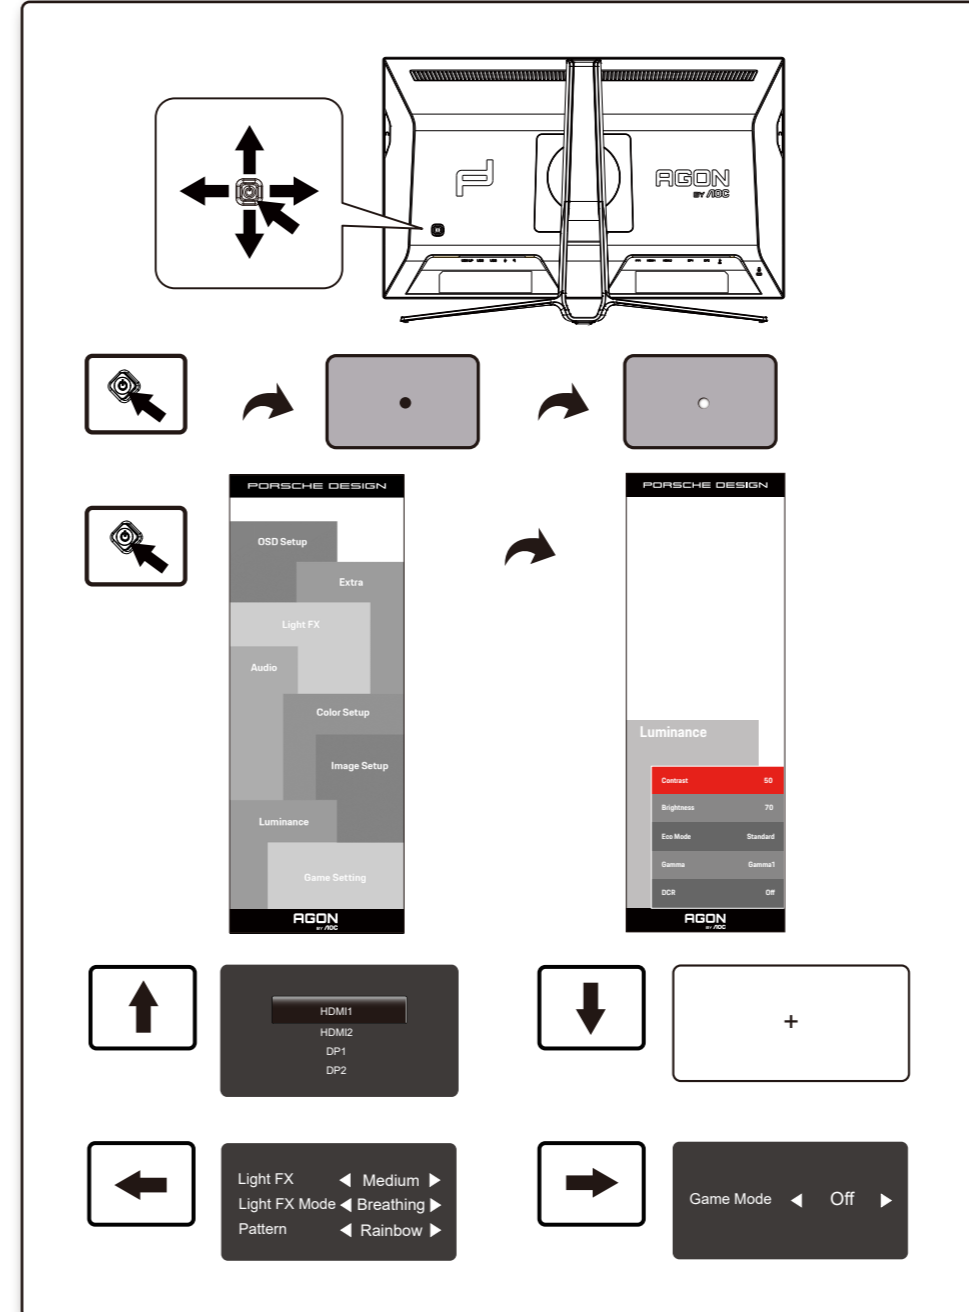

**India**  
[https://www.aocindia.com/download\\_manuals.php](https://www.aocindia.com/download_manuals.php)

**US/Canada**  
<https://us.aoc.com/en-US/downloads>

PORSCHE DESIGN | AGON BY AOC

Quick Start  
PD27S

[www.aoc.com](http://www.aoc.com)  
©2023 AOC. All rights reserved

\*Different according to countries/regions  
Display design may differ from that illustrated

1

2

3

4

General Specification

Panel	Model name	PD27S		
	Driving system	TFT Color LCD		
	Viewable Image Size	68.5cm diagonal (27" Wide Screen)		
	Pixel pitch	0.2331mm(H) x 0.2331mm(V)		
Others	Horizontal scan range	30k-230kHz(HDMI) 230k-255kHz(DP)		
	Horizontal scan Size(Maximum)	596.736mm		
	Vertical scan range	48-144Hz(HDMI) 48-170Hz(DP)		
	Vertical Scan Size(Maximum)	335.664mm		
	Max resolution	2560x1440@144Hz(HDMI) 2560x1440@170Hz(DP)		
	Plug & Play	VESA DDC2B/CI		
	Power Source	20Vdc, 6.0A		
	Power Consumption	Typical(default brightness and contrast)	36W	
		Max. (brightness =100, contrast =100)	≤ 120W	
		Standby mode	≤ 0.5W	
Dimensions(with stand)	613.98x(405.45~555.45)x281.81mm (WxHxD)			
Net Weight	7.65kg			
Physical Characteristics	Connector Type	HDMI/DP/USB/Micphone in/out		
	Signal Cable Type	Detachable		
Environmental	Temperature	Operating	0°C~ 40°C	
		Non-Operating	-25°C~ 55°C	
	Humidity	Operating	10% ~ 85% (non-condensing)	
		Non-Operating	5% ~ 93% (non-condensing)	
	Altitude	Operating	0~ 5000 m (0~ 16404ft )	
Non-Operating		0~ 12192m (0~ 40000ft )		