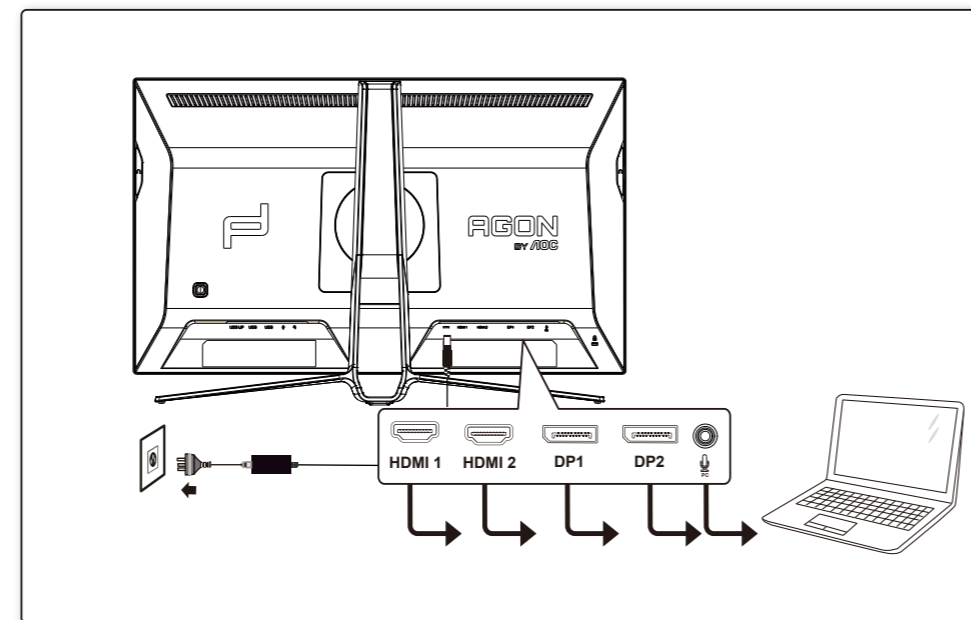

[www.aoc.com](http://www.aoc.com)  
©2023 AOC. All rights reserved

\*Different according to countries/regions  
Display design may differ from that illustrated

1

2

3

4

General Specification

Panel	Model name	PD27S		
	Driving system	TFT Color LCD		
	Viewable Image Size	68.5cm diagonal (27" Wide Screen)		
	Pixel pitch	0.2331mm(H) x 0.2331mm(V)		
Others	Horizontal scan range	30k-230kHz(HDMI) 230k-255kHz(DP)		
	Horizontal scan Size(Maximum)	596.736mm		
	Vertical scan range	48-144Hz(HDMI) 48-170Hz(DP)		
	Vertical Scan Size(Maximum)	335.664mm		
	Max resolution	2560x1440@144Hz(HDMI) 2560x1440@170Hz(DP)		
	Plug & Play	VESA DDC2B/CI		
	Power Source	20Vdc, 6.0A		
	Power Consumption	Typical(default brightness and contrast)	36W	
		Max. (brightness =100, contrast =100)	≤ 120W	
		Standby mode	≤ 0.5W	
Dimensions(with stand)	613.98x(405.45~555.45)x281.81mm (WxHxD)			
Net Weight	7.65kg			
Physical Characteristics	Connector Type	HDMI/DP/USB/Micphone in/out		
	Signal Cable Type	Detachable		
Environmental	Temperature	Operating	0°C~ 40°C	
		Non-Operating	-25°C~ 55°C	
	Humidity	Operating	10% ~ 85% (non-condensing)	
		Non-Operating	5% ~ 93% (non-condensing)	
	Altitude	Operating	0~ 5000 m (0~ 16404ft )	
Non-Operating		0~ 12192m (0~ 40000ft )		