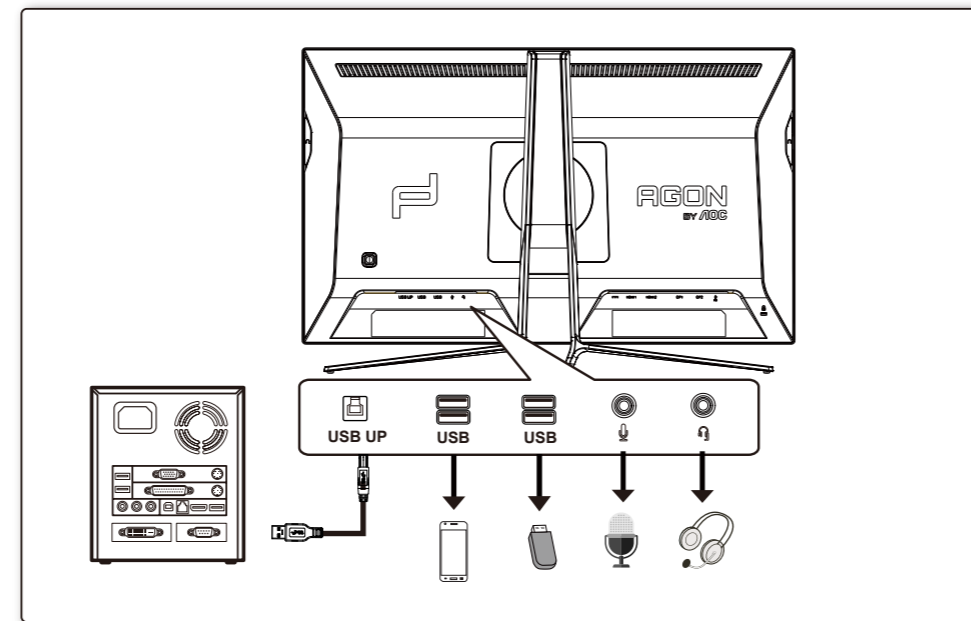

[www.aoc.com](http://www.aoc.com)  
©2023 AOC. All rights reserved

\*Different according to countries/regions  
Display design may differ from that illustrated

1

2

3

4

General Specification

Panel	Model name	PD27S		
	Driving system	TFT Color LCD		
	Viewable Image Size	68.5cm diagonal (27" Wide Screen)		
	Pixel pitch	0.2331mm(H) x 0.2331mm(V)		
Others	Horizontal scan range	30k-230kHz(HDMI) 230k-255kHz(DP)		
	Horizontal scan Size(Maximum)	596.736mm		
	Vertical scan range	48-144Hz(HDMI) 48-170Hz(DP)		
	Vertical Scan Size(Maximum)	335.664mm		
	Max resolution	2560x1440@144Hz(HDMI) 2560x1440@170Hz(DP)		
	Plug & Play	VESA DDC2B/CI		
	Power Source	20Vdc, 6.0A		
	Power Consumption	Typical(default brightness and contrast)	36W	
		Max. (brightness =100, contrast =100)	≤ 120W	
		Standby mode	≤ 0.5W	
Dimensions(with stand)	613.98x(405.45~555.45)x281.81mm (WxHxD)			
Net Weight	7.65kg			
Physical Characteristics	Connector Type	HDMI/DP/USB/Micphone in/out		
	Signal Cable Type	Detachable		
Environmental	Temperature	Operating	0°C~ 40°C	
		Non-Operating	-25°C~ 55°C	
	Humidity	Operating	10% ~ 85% (non-condensing)	
		Non-Operating	5% ~ 93% (non-condensing)	
	Altitude	Operating	0~ 5000 m (0~ 16404ft )	
Non-Operating		0~ 12192m (0~ 40000ft )		