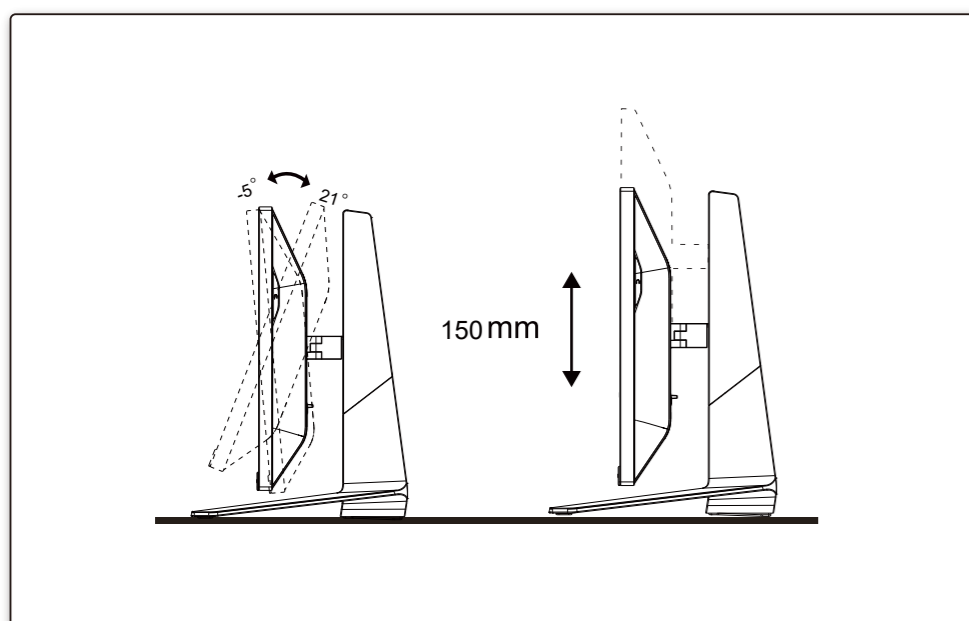

[www.aoc.com](http://www.aoc.com)  
©2023 AOC. All rights reserved

\*Different according to countries/regions  
Display design may differ from that illustrated

1

2

3

4

General Specification

Panel	Model name	PD27S		
	Driving system	TFT Color LCD		
	Viewable Image Size	68.5cm diagonal (27" Wide Screen)		
	Pixel pitch	0.2331mm(H) x 0.2331mm(V)		
Others	Horizontal scan range	30k-230kHz(HDMI) 230k-255kHz(DP)		
	Horizontal scan Size(Maximum)	596.736mm		
	Vertical scan range	48-144Hz(HDMI) 48-170Hz(DP)		
	Vertical Scan Size(Maximum)	335.664mm		
	Max resolution	2560x1440@144Hz(HDMI) 2560x1440@170Hz(DP)		
	Plug & Play	VESA DDC2B/CI		
	Power Source	20Vdc, 6.0A		
	Power Consumption	Typical(default brightness and contrast)	36W	
		Max. (brightness =100, contrast =100)	≤ 120W	
		Standby mode	≤ 0.5W	
Dimensions(with stand)	613.98x(405.45~555.45)x281.81mm (WxHxD)			
Net Weight	7.65kg			
Physical Characteristics	Connector Type	HDMI/DP/USB/Micphone in/out		
	Signal Cable Type	Detachable		
Environmental	Temperature	Operating	0°C~ 40°C	
		Non-Operating	-25°C~ 55°C	
	Humidity	Operating	10% ~ 85% (non-condensing)	
		Non-Operating	5% ~ 93% (non-condensing)	
	Altitude	Operating	0~ 5000 m (0~ 16404ft )	
Non-Operating		0~ 12192m (0~ 40000ft )		