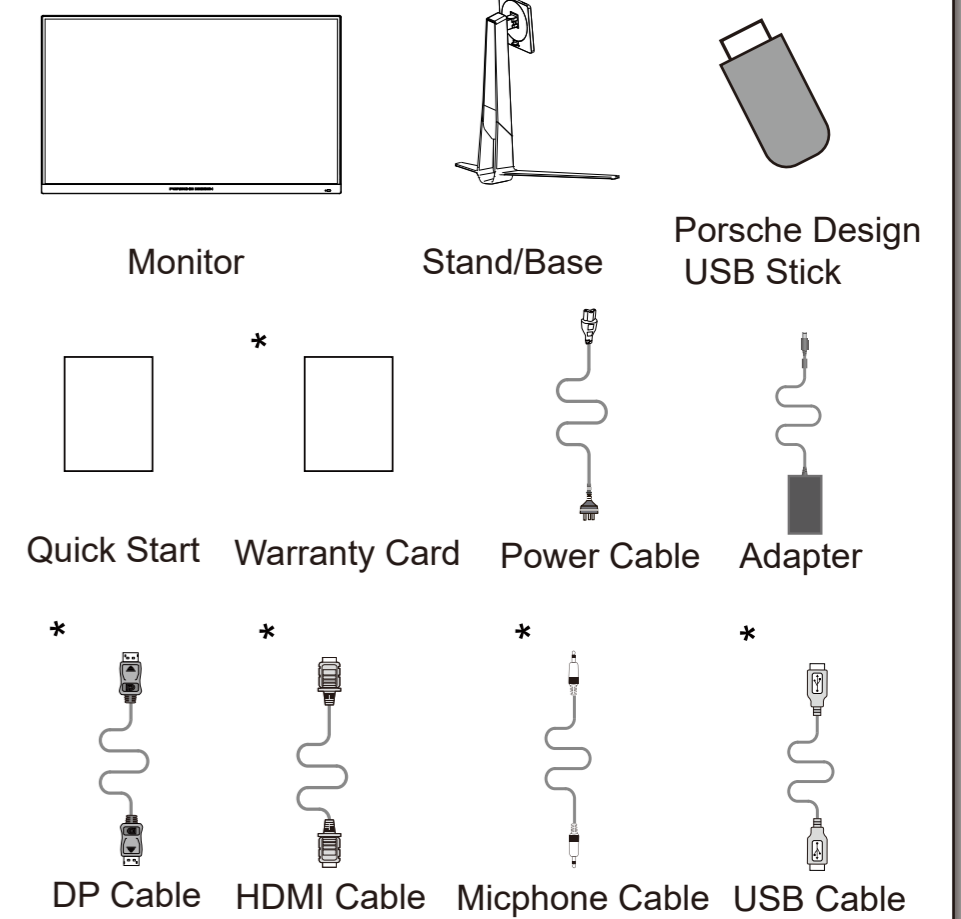

**India**  
[https://www.aocindia.com/download\\_manuals.php](https://www.aocindia.com/download_manuals.php)

**US/Canada**  
<https://us.aoc.com/en-US/downloads>

PORSCHE DESIGN | AGON BY AOC

Quick Start  
PD27S

[www.aoc.com](http://www.aoc.com)  
©2023 AOC. All rights reserved

\*Different according to countries/regions  
Display design may differ from that illustrated

1

2

3

4

General Specification

Panel	Model name	PD27S		
	Driving system	TFT Color LCD		
	Viewable Image Size	68.5cm diagonal (27" Wide Screen)		
	Pixel pitch	0.2331mm(H) x 0.2331mm(V)		
Others	Horizontal scan range	30k-230kHz(HDMI) 230k-255kHz(DP)		
	Horizontal scan Size(Maximum)	596.736mm		
	Vertical scan range	48-144Hz(HDMI) 48-170Hz(DP)		
	Vertical Scan Size(Maximum)	335.664mm		
	Max resolution	2560x1440@144Hz(HDMI) 2560x1440@170Hz(DP)		
	Plug & Play	VESA DDC2B/CI		
	Power Source	20Vdc, 6.0A		
	Power Consumption	Typical(default brightness and contrast)	36W	
		Max. (brightness =100, contrast =100)	≤ 120W	
		Standby mode	≤ 0.5W	
Dimensions(with stand)	613.98x(405.45~555.45)x281.81mm (WxHxD)			
Net Weight	7.65kg			
Physical Characteristics	Connector Type	HDMI/DP/USB/Micphone in/out		
	Signal Cable Type	Detachable		
Environmental	Temperature	Operating	0°C~ 40°C	
		Non-Operating	-25°C~ 55°C	
	Humidity	Operating	10% ~ 85% (non-condensing)	
		Non-Operating	5% ~ 93% (non-condensing)	
	Altitude	Operating	0~ 5000 m (0~ 16404ft )	
Non-Operating		0~ 12192m (0~ 40000ft )		