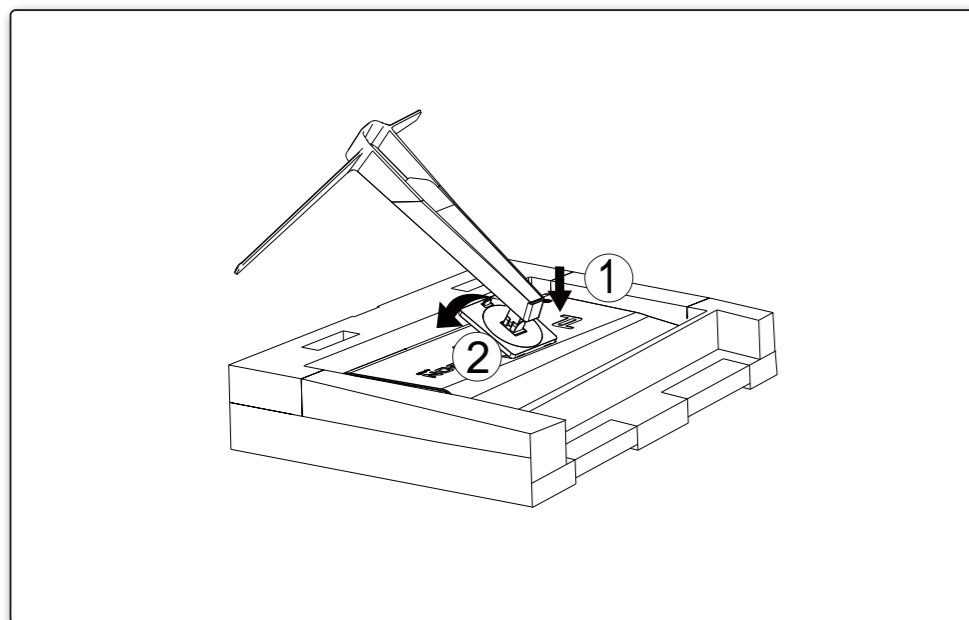

[www.aoc.com](http://www.aoc.com)  
©2023 AOC. All rights reserved

\*Different according to countries/regions  
Display design may differ from that illustrated

1

2

3

4

General Specification

Panel	Model name	PD27S		
	Driving system	TFT Color LCD		
	Viewable Image Size	68.5cm diagonal (27" Wide Screen)		
	Pixel pitch	0.2331mm(H) x 0.2331mm(V)		
Others	Horizontal scan range	30k-230kHz(HDMI) 230k-255kHz(DP)		
	Horizontal scan Size(Maximum)	596.736mm		
	Vertical scan range	48-144Hz(HDMI) 48-170Hz(DP)		
	Vertical Scan Size(Maximum)	335.664mm		
	Max resolution	2560x1440@144Hz(HDMI) 2560x1440@170Hz(DP)		
	Plug & Play	VESA DDC2B/CI		
	Power Source	20Vdc, 6.0A		
	Power Consumption	Typical(default brightness and contrast)	36W	
		Max. (brightness =100, contrast =100)	≤ 120W	
		Standby mode	≤ 0.5W	
Dimensions(with stand)	613.98x(405.45~555.45)x281.81mm (WxHxD)			
Net Weight	7.65kg			
Physical Characteristics	Connector Type	HDMI/DP/USB/Micphone in/out		
	Signal Cable Type	Detachable		
Environmental	Temperature	Operating	0°C~ 40°C	
		Non-Operating	-25°C~ 55°C	
	Humidity	Operating	10% ~ 85% (non-condensing)	
		Non-Operating	5% ~ 93% (non-condensing)	
	Altitude	Operating	0~ 5000 m (0~ 16404ft )	
Non-Operating		0~ 12192m (0~ 40000ft )		