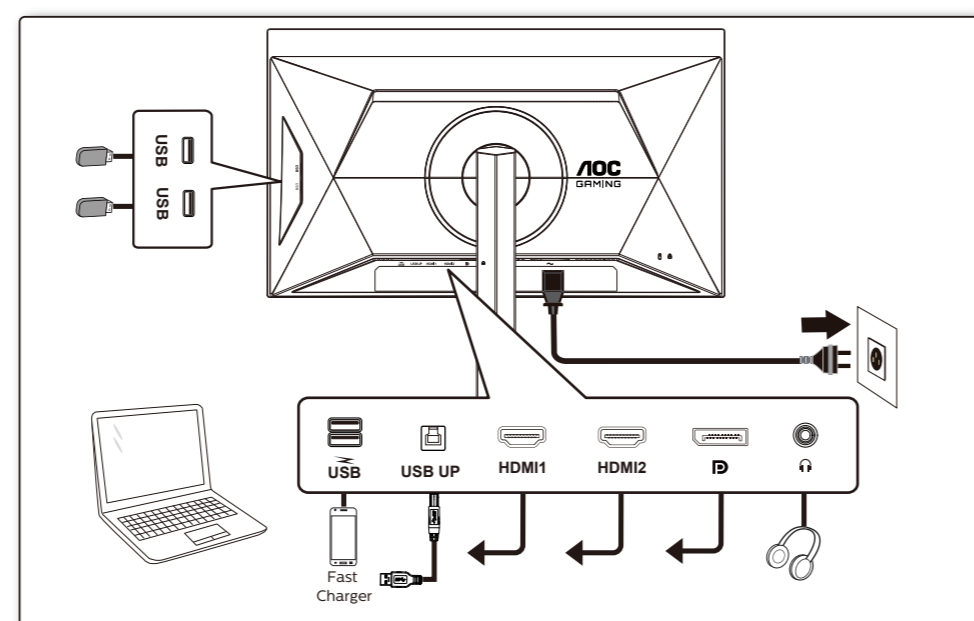

AOC GAMING

QUICK START GUIDE

Q27G4ZD

AOC GAMING MONITOR

©2024 AOC. All rights reserved

WWW.AOC.COM

*Different according to countries/regions
Display design may differ from that illustrated

1

2

3

4

General Specification

Panel	Model Name	Q27G4ZD		
	Driving System	OLED		
	Viewable Image Size	67.3cm diagonal(26.5" Wide Screen)		
	Pixel Pitch	0.2292mm(H) x 0.2292mm(V)		
Others	Horizontal Scan Range	30k-230kHz(HDMI) 30k-360kHz(DisplayPort)		
	Horizontal Scan Size(Maximum)	590.42mm		
	Vertical Scan Range	48-144Hz (HDMI) 48-240Hz (DisplayPort)		
	Vertical Scan Size(Maximum)	333.72mm		
	Max Resolution	2560 x 1440@144Hz (HDMI) 2560 x 1440@240Hz (DisplayPort)		
	Plug & Play	VESA DDC2B/C1		
	Power Source	100-240V- 50/60Hz 2A		
	Power Consumption	Typical (default brightness and contrast)	78W	
		Max. (brightness =100, contrast =100)	≤ 117W	
	Dimensions (with stand)	Standby Mode	≤ 0.5W	
Net Weight		6.60kg		
Physical Characteristics	Connector Type	USB UP/USB-Ax4 (include 1 fast charge) HDMIx2/DisplayPort/Earphone		
	Signal Cable Type	Detachable		
Environmental	Temperature	Operating	0°C- 40°C	
		Non-Operating	-25°C-55°C	
Humidity	Operating	10%-85% (Non-Condensing)		
	Non-Operating	5%-93% (Non-Condensing)		
Altitude	Operating	0m-5000m (0ft-16404ft)		
	Non-Operating	0m-12192m (0ft-40000ft)		