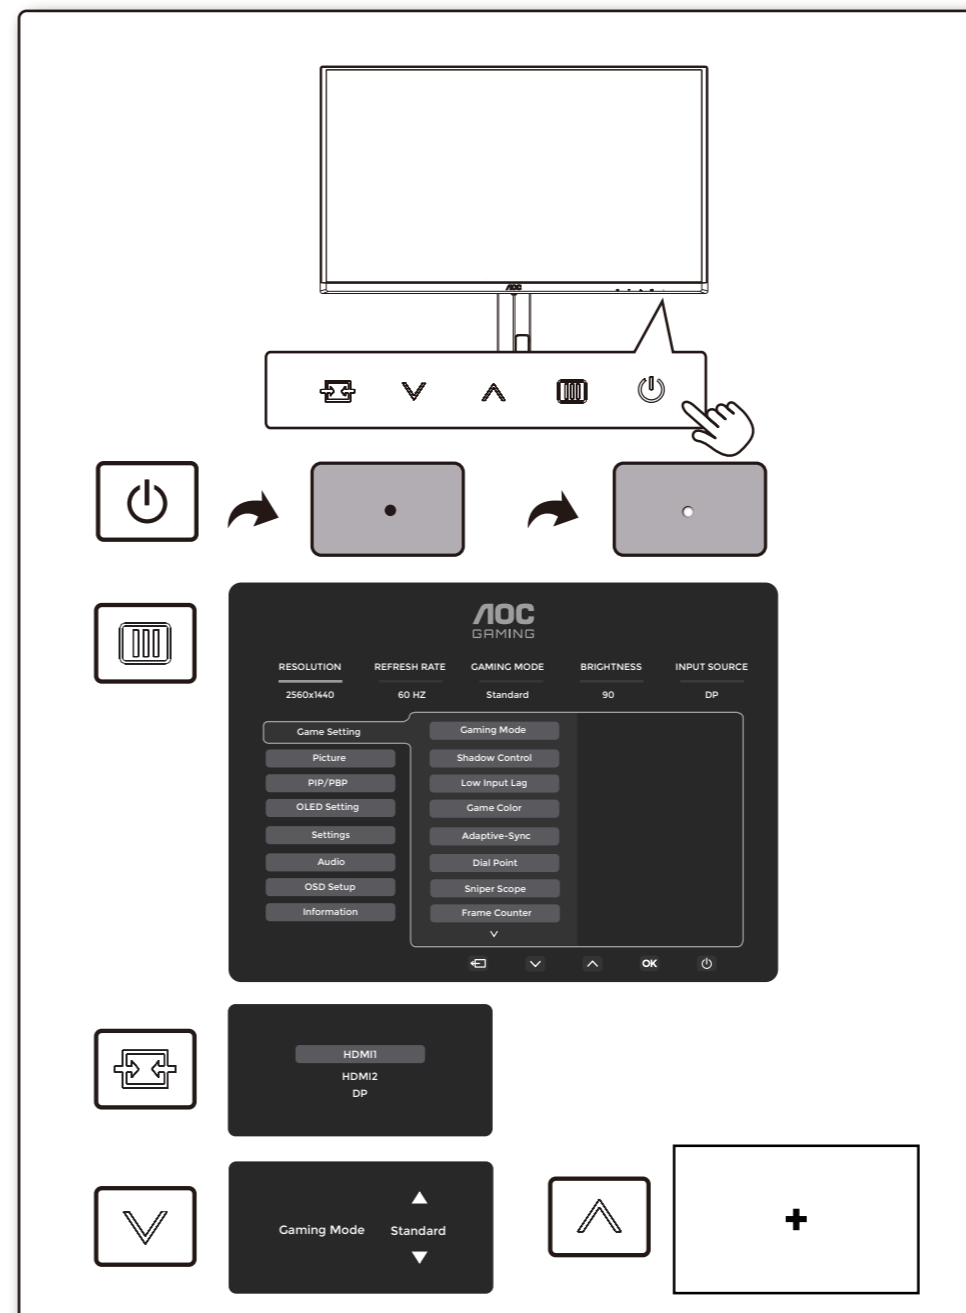

AOC GAMING

QUICK START GUIDE

Q27G4ZD

AOC GAMING MONITOR

©2024 AOC. All rights reserved

WWW.AOC.COM

*Different according to countries/regions
Display design may differ from that illustrated

1

2

3

4

General Specification

Panel	Model Name	Q27G4ZD		
	Driving System	OLED		
	Viewable Image Size	67.3cm diagonal(26.5" Wide Screen)		
	Pixel Pitch	0.2292mm(H) x 0.2292mm(V)		
Others	Horizontal Scan Range	30k-230kHz(HDMI) 30k-360kHz(DisplayPort)		
	Horizontal Scan Size(Maximum)	590.42mm		
	Vertical Scan Range	48-144Hz (HDMI) 48-240Hz (DisplayPort)		
	Vertical Scan Size(Maximum)	333.72mm		
	Max Resolution	2560 x 1440@144Hz (HDMI) 2560 x 1440@240Hz (DisplayPort)		
	Plug & Play	VESA DDC2B/C1		
	Power Source	100-240V- 50/60Hz 2A		
	Power Consumption	Typical (default brightness and contrast)	78W	
		Max. (brightness =100, contrast =100)	≤ 117W	
	Dimensions (with stand)	Standby Mode	≤ 0.5W	
Net Weight		6.60kg		
Physical Characteristics	Connector Type	USB UP/USB-Ax4 (include 1 fast charge) HDMIx2/DisplayPort/Earphone		
	Signal Cable Type	Detachable		
Environmental	Temperature	Operating	0°C- 40°C	
		Non-Operating	-25°C-55°C	
Humidity	Operating	10%-85% (Non-Condensing)		
	Non-Operating	5%-93% (Non-Condensing)		
Altitude	Operating	0m-5000m (0ft-16404ft)		
	Non-Operating	0m-12192m (0ft-40000ft)		