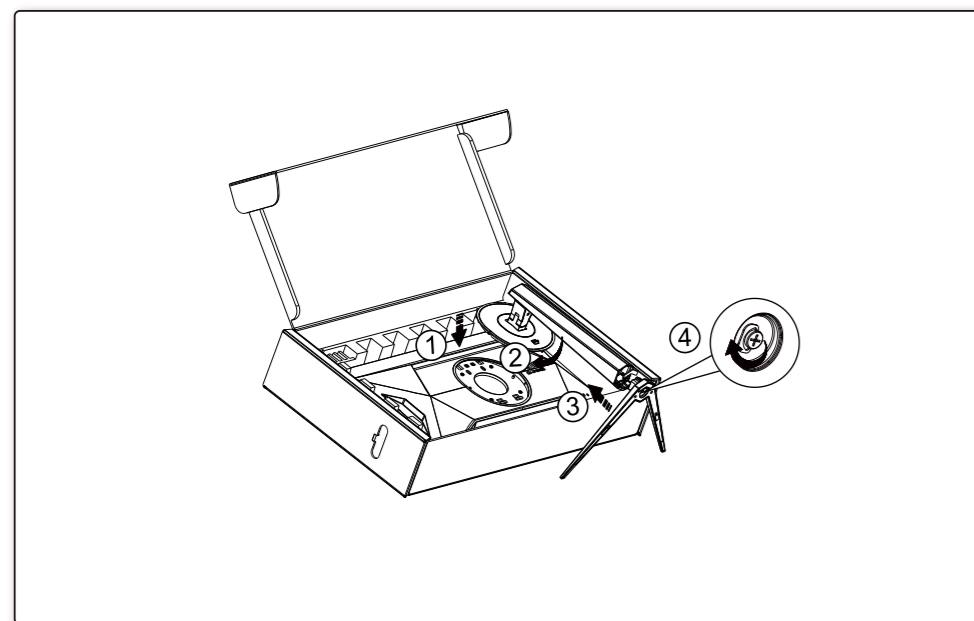

2

3

4

General Specification

Panel	Model Name	Q27G4ZD		
	Driving System	OLED		
	Viewable Image Size	67.3cm diagonal(26.5" Wide Screen)		
	Pixel Pitch	0.2292mm(H) x 0.2292mm(V)		
Others	Horizontal Scan Range	30k-230kHz(HDMI) 30k-360kHz(DisplayPort)		
	Horizontal Scan Size(Maximum)	590.42mm		
	Vertical Scan Range	48-144Hz (HDMI) 48-240Hz (DisplayPort)		
	Vertical Scan Size(Maximum)	333.72mm		
	Max Resolution	2560 x 1440@144Hz (HDMI) 2560 x 1440@240Hz (DisplayPort)		
	Plug & Play	VESA DDC2B/C1		
	Power Source	100-240V- 50/60Hz 2A		
	Power Consumption	Typical (default brightness and contrast)	78W	
		Max. (brightness =100, contrast =100)	≤ 117W	
	Dimensions (with stand)	Standby Mode	≤ 0.5W	
Net Weight		6.60kg		
Physical Characteristics	Connector Type	USB UP/USB-Ax4 (include 1 fast charge) HDMIx2/DisplayPort/Earphone		
	Signal Cable Type	Detachable		
Environmental	Temperature	Operating	0°C- 40°C	
		Non-Operating	-25°C-55°C	
Humidity	Operating	10%-85% (Non-Condensing)		
	Non-Operating	5%-93% (Non-Condensing)		
Altitude	Operating	0m-5000m (0ft-16404ft)		
	Non-Operating	0m-12192m (0ft-40000ft)		