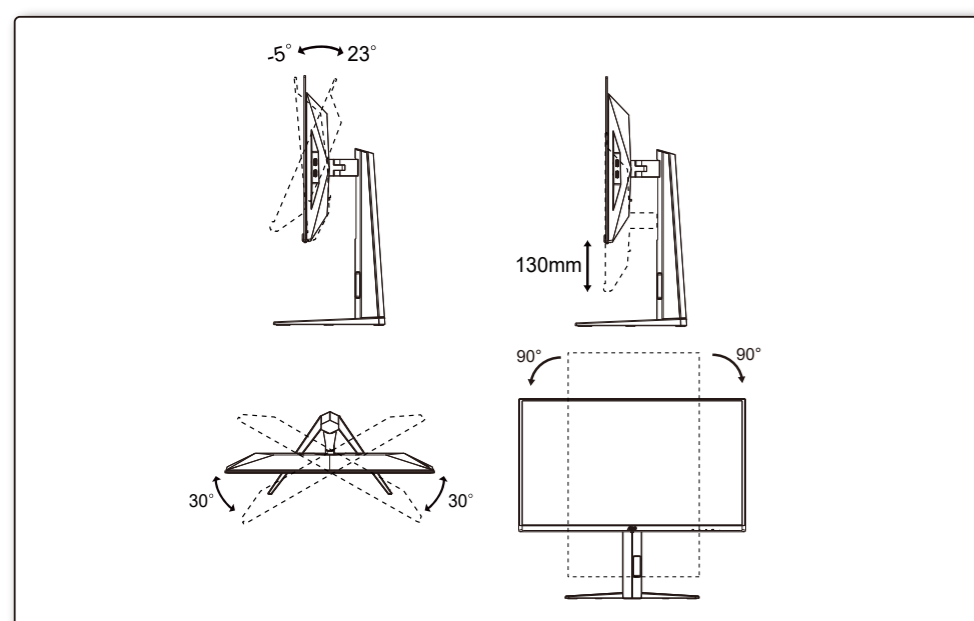

2

3

4

General Specification

Panel	Model Name	Q27G4ZD		
	Driving System	OLED		
	Viewable Image Size	67.3cm diagonal(26.5" Wide Screen)		
	Pixel Pitch	0.2292mm(H) x 0.2292mm(V)		
Others	Horizontal Scan Range	30k-230kHz(HDMI) 30k-360kHz(DisplayPort)		
	Horizontal Scan Size(Maximum)	590.42mm		
	Vertical Scan Range	48-144Hz (HDMI) 48-240Hz (DisplayPort)		
	Vertical Scan Size(Maximum)	333.72mm		
	Max Resolution	2560 x 1440@144Hz (HDMI) 2560 x 1440@240Hz (DisplayPort)		
	Plug & Play	VESA DDC2B/C1		
	Power Source	100-240V- 50/60Hz 2A		
	Power Consumption	Typical (default brightness and contrast)	78W	
		Max. (brightness =100, contrast =100)	≤ 117W	
	Dimensions (with stand)	Standby Mode	≤ 0.5W	
Net Weight		6.60kg		
Physical Characteristics	Connector Type	USB UP/USB-Ax4 (include 1 fast charge) HDMIx2/DisplayPort/Earphone		
	Signal Cable Type	Detachable		
Environmental	Temperature	Operating	0°C- 40°C	
		Non-Operating	-25°C-55°C	
Humidity	Operating	10%-85% (Non-Condensing)		
	Non-Operating	5%-93% (Non-Condensing)		
Altitude	Operating	0m-5000m (0ft-16404ft)		
	Non-Operating	0m-12192m (0ft-40000ft)		