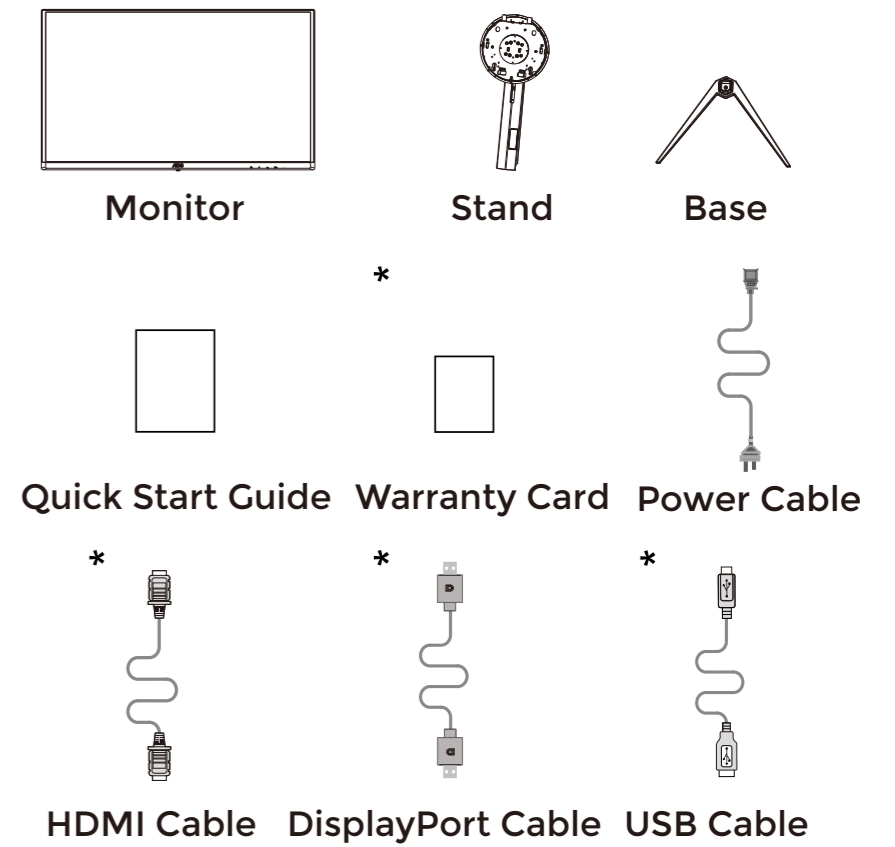

AOC GAMING

QUICK START GUIDE

Q27G4ZD

AOC GAMING MONITOR

©2024 AOC. All rights reserved

WWW.AOC.COM

*Different according to countries/regions
Display design may differ from that illustrated

1

2

3

4

General Specification

Panel	Model Name	Q27G4ZD		
	Driving System	OLED		
	Viewable Image Size	67.3cm diagonal(26.5" Wide Screen)		
	Pixel Pitch	0.2292mm(H) x 0.2292mm(V)		
Others	Horizontal Scan Range	30k-230kHz(HDMI) 30k-360kHz(DisplayPort)		
	Horizontal Scan Size(Maximum)	590.42mm		
	Vertical Scan Range	48-144Hz (HDMI) 48-240Hz (DisplayPort)		
	Vertical Scan Size(Maximum)	333.72mm		
	Max Resolution	2560 x 1440@144Hz (HDMI) 2560 x 1440@240Hz (DisplayPort)		
	Plug & Play	VESA DDC2B/C1		
	Power Source	100-240V- 50/60Hz 2A		
	Power Consumption	Typical (default brightness and contrast)	78W	
		Max. (brightness =100, contrast =100)	≤ 117W	
	Dimensions (with stand)	Standby Mode	≤ 0.5W	
Net Weight		6.60kg		
Physical Characteristics	Connector Type	USB UP/USB-Ax4 (include 1 fast charge) HDMIx2/DisplayPort/Earphone		
	Signal Cable Type	Detachable		
Environmental	Temperature	Operating	0°C- 40°C	
		Non-Operating	-25°C-55°C	
Humidity	Operating	10%-85% (Non-Condensing)		
	Non-Operating	5%-93% (Non-Condensing)		
Altitude	Operating	0m-5000m (0ft-16404ft)		
	Non-Operating	0m-12192m (0ft-40000ft)		