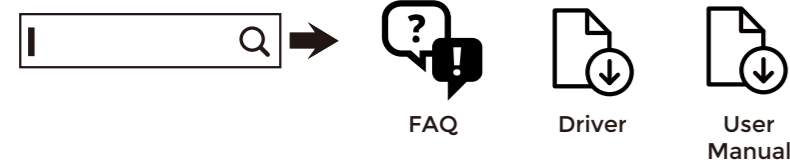

Find your product and get support

- **Europe**
  <https://aoc.com/uk/support>
- **Россия**
  <https://aoc.com/ru/support>
- **Australia**
  <https://au.aoc.com/user_manual>
- **Hong Kong S.A.R.**
  <https://hk.aoc.com/user_manual>
- **中國台灣**
  <https://tw.aoc.com/user_manual>
- **Indonesia**
  <https://id.aoc.com/user_manual>
- **日本**
  <https://jp.aoc.com/user_manual>
- **한국**
  <https://kr.aoc.com/user_manual>
- **Malaysia**
  <https://my.aoc.com/user_manual>
- **Myanmar**
  <https://mm.aoc.com/user_manual>
- **New Zealand**
  <https://nz.aoc.com/user_manual>
- **Philippines**
  <https://ph.aoc.com/user_manual>

- **Singapore**
  <https://sg.aoc.com/user_manual>
- **ประเทศไทย**
  <https://th.aoc.com/user_manual>
- **Việt Nam**
  <https://vn.aoc.com/user_manual>
- **Middle East**
  <https://me.aoc.com/user_manual>
- **South Africa**
  <https://za.aoc.com/user_manual>
- **Brasil**
  <https://aoc.portaltpv.com.br/>
- **India**
  <https://aoc.com/in-en/support>
- **US**
  <https://aoc.com/us/support>
- **Canada**
  <https://aoc.com/ca-en/support>