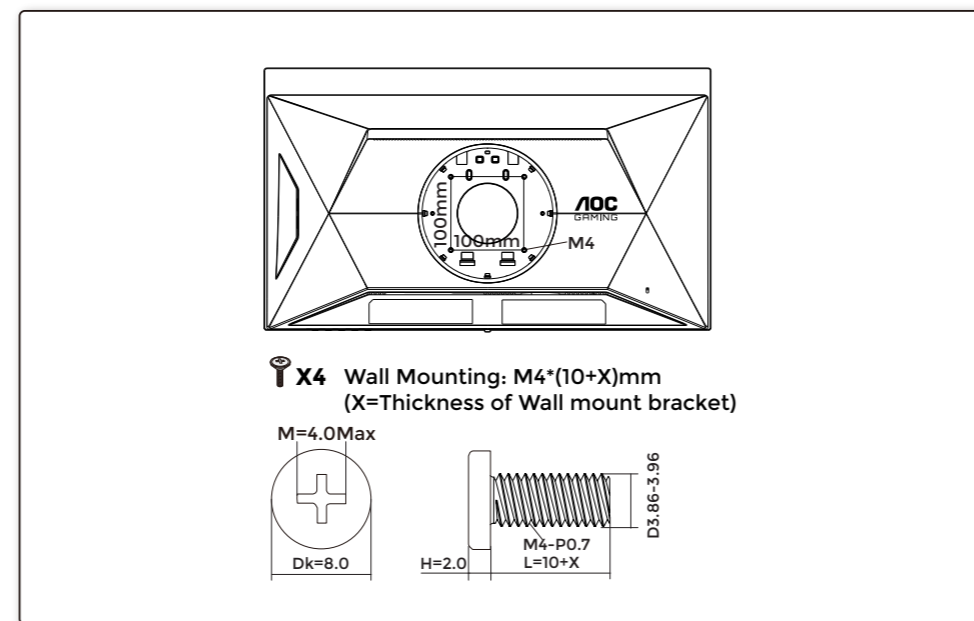

2

3

4

General Specification

Panel	Model Name	Q27G4ZD		
	Driving System	OLED		
	Viewable Image Size	67.3cm diagonal(26.5" Wide Screen)		
	Pixel Pitch	0.2292mm(H) x 0.2292mm(V)		
Others	Horizontal Scan Range	30k-230kHz(HDMI) 30k-360kHz(DisplayPort)		
	Horizontal Scan Size(Maximum)	590.42mm		
	Vertical Scan Range	48-144Hz (HDMI) 48-240Hz (DisplayPort)		
	Vertical Scan Size(Maximum)	333.72mm		
	Max Resolution	2560 x 1440@144Hz (HDMI) 2560 x 1440@240Hz (DisplayPort)		
	Plug & Play	VESA DDC2B/C1		
	Power Source	100-240V- 50/60Hz 2A		
	Power Consumption	Typical (default brightness and contrast)	78W	
		Max. (brightness =100, contrast =100)	≤ 117W	
	Dimensions (with stand)	Standby Mode	≤ 0.5W	
Net Weight		6.60kg		
Physical Characteristics	Connector Type	USB UP/USB-Ax4 (include 1 fast charge) HDMIx2/DisplayPort/Earphone		
	Signal Cable Type	Detachable		
Environmental	Temperature	Operating	0°C- 40°C	
		Non-Operating	-25°C-55°C	
Humidity	Operating	10%-85% (Non-Condensing)		
	Non-Operating	5%-93% (Non-Condensing)		
Altitude	Operating	0m-5000m (0ft-16404ft)		
	Non-Operating	0m-12192m (0ft-40000ft)		