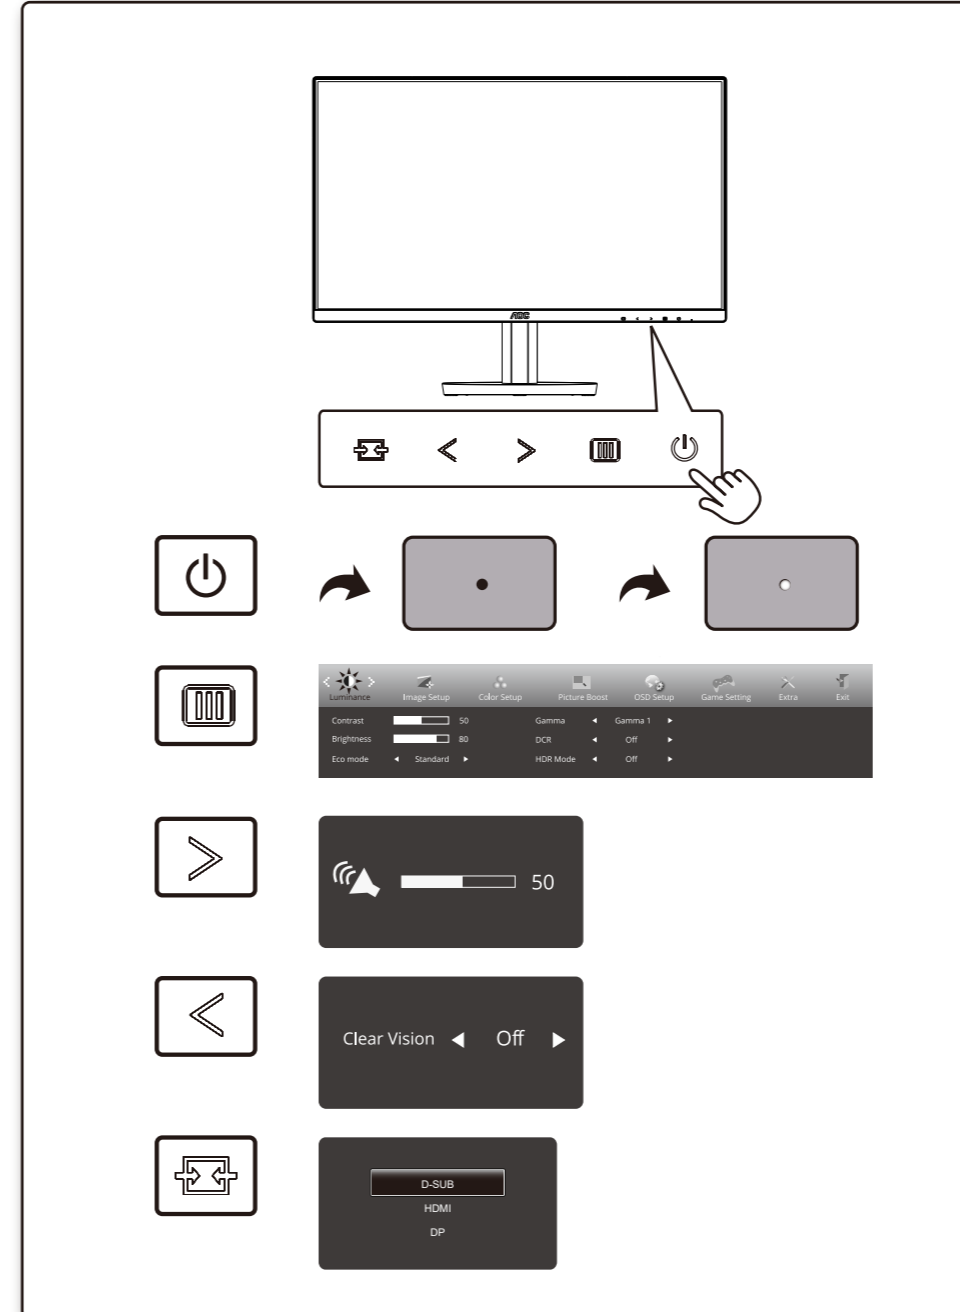

F41G24S1615-4A----

AOC

Quick Start Guide

24B3QA2

www.aoc.com
 ©2025 AOC.All Rights Reserved

*Different according to countries/regions
 Display design may differ from that illustrated

1

2

3

4

General Specification

Panel	Model name	24B3QA2		
	Driving system	TFT Color LCD		
	Viewable image size	60.5cm diagonal (23.8" wide screen)		
	Pixel pitch	0.2745mm(H) x 0.2745mm(V)		
Others	Horizontal scan range	30k-85kHz (D-SUB) 30k-140kHz (HDMI/DisplayPort)		
	Horizontal scan Size (Maximum)	527.04mm		
	Vertical scan range	48-75Hz (D-SUB) 48-120Hz (HDMI/DisplayPort)		
	Vertical scan Size (Maximum)	296.46mm		
	Max resolution	1920x1080@75Hz(D-SUB) 1920x1080@120Hz (HDMI/DisplayPort)		
	Plug & Play	VESA DDC2B/CI		
	Power source	100-240V~, 50/60Hz, 1.5A		
	Power consumption	Typical (default brightness and contrast)	19W	
		Max. (brightness =100, contrast =100)	≤33W	
		Standby mode	≤0.5W	
Dimensions (with stand)	542.4x412.1x202.3mm (WxHxD)			
Net weight	2.97kg			
Physical Characteristics	Connector type	DisplayPort/HDMI/D-Sub/Audio in/Earphone out		
	Signal cable type	Detachable		
	Built-In Speaker	2Wx2		
Environmental	Temperature	Operating	0°C~40°C	
		Non-operating	-25°C~55°C	
	Humidity	Operating	10%~85% (non-condensing)	
		Non-operating	5%~93% (non-condensing)	
Altitude	Operating	0~5000m (0~16404ft)		
	Non-operating	0~12192m (0~40000ft)		