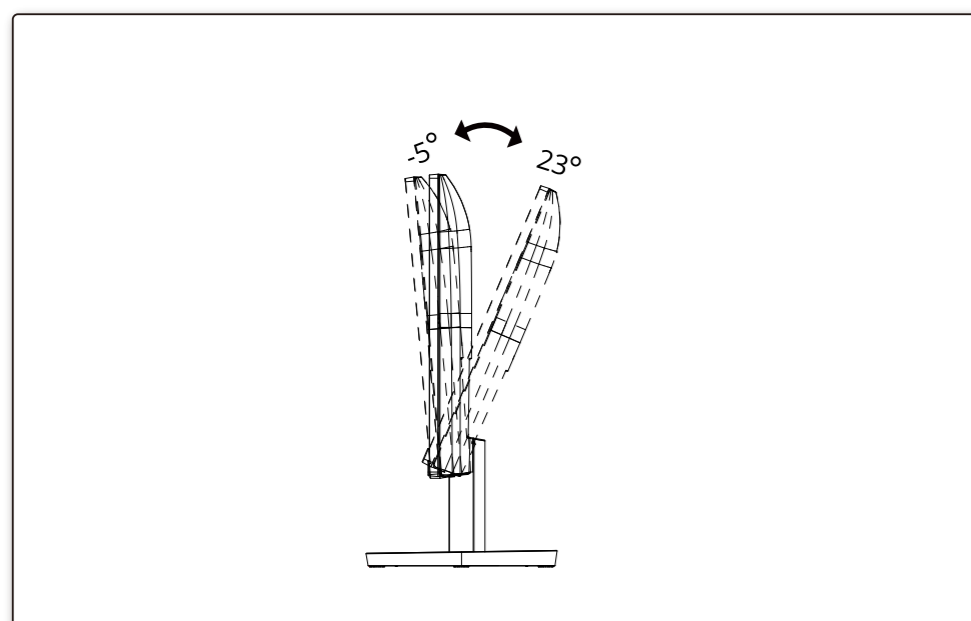

F41G24S1615-4A----

AOC

Quick Start Guide

24B3QA2

www.aoc.com
 ©2025 AOC.All Rights Reserved

*Different according to countries/regions
 Display design may differ from that illustrated

1

2

3

4

General Specification

Panel	Model name	24B3QA2		
	Driving system	TFT Color LCD		
	Viewable image size	60.5cm diagonal (23.8" wide screen)		
	Pixel pitch	0.2745mm(H) x 0.2745mm(V)		
Others	Horizontal scan range	30k-85kHz (D-SUB) 30k-140kHz (HDMI/DisplayPort)		
	Horizontal scan Size (Maximum)	527.04mm		
	Vertical scan range	48-75Hz (D-SUB) 48-120Hz (HDMI/DisplayPort)		
	Vertical scan Size (Maximum)	296.46mm		
	Max resolution	1920x1080@75Hz(D-SUB) 1920x1080@120Hz (HDMI/DisplayPort)		
	Plug & Play	VESA DDC2B/CI		
	Power source	100-240V~, 50/60Hz, 1.5A		
	Power consumption	Typical (default brightness and contrast)	19W	
		Max. (brightness =100, contrast =100)	≤33W	
		Standby mode	≤0.5W	
Dimensions (with stand)	542.4x412.1x202.3mm (WxHxD)			
Net weight	2.97kg			
Physical Characteristics	Connector type	DisplayPort/HDMI/D-Sub/Audio in/Earphone out		
	Signal cable type	Detachable		
	Built-In Speaker	2Wx2		
Environmental	Temperature	Operating	0°C~40°C	
		Non-operating	-25°C~55°C	
	Humidity	Operating	10%~85% (non-condensing)	
		Non-operating	5%~93% (non-condensing)	
Altitude	Operating	0~5000m (0~16404ft)		
	Non-operating	0~12192m (0~40000ft)		