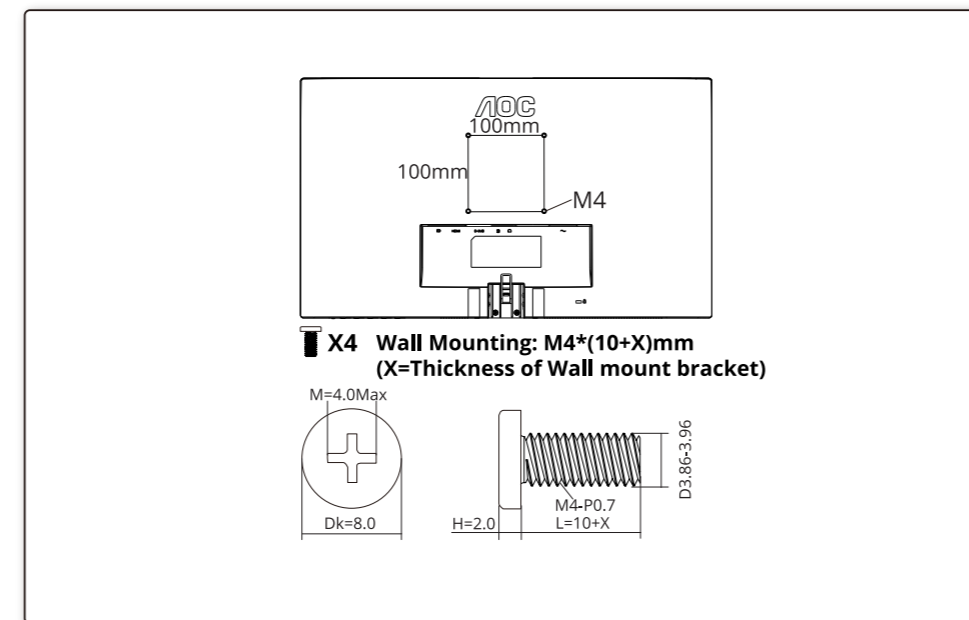

3

4

General Specification

Panel	Model name	24B3QA2		
	Driving system	TFT Color LCD		
	Viewable image size	60.5cm diagonal (23.8" wide screen)		
	Pixel pitch	0.2745mm(H) x 0.2745mm(V)		
Others	Horizontal scan range	30k-85kHz (D-SUB) 30k-140kHz (HDMI/DisplayPort)		
	Horizontal scan Size (Maximum)	527.04mm		
	Vertical scan range	48-75Hz (D-SUB) 48-120Hz (HDMI/DisplayPort)		
	Vertical scan Size (Maximum)	296.46mm		
	Max resolution	1920x1080@75Hz(D-SUB) 1920x1080@120Hz (HDMI/DisplayPort)		
	Plug & Play	VESA DDC2B/CI		
	Power source	100-240V~, 50/60Hz, 1.5A		
	Power consumption	Typical (default brightness and contrast)	19W	
		Max. (brightness =100, contrast =100)	≤33W	
		Standby mode	≤0.5W	
Dimensions (with stand)	542.4x412.1x202.3mm (WxHxD)			
Net weight	2.97kg			
Physical Characteristics	Connector type	DisplayPort/HDMI/D-Sub/Audio in/Earphone out		
	Signal cable type	Detachable		
	Built-In Speaker	2Wx2		
Environmental	Temperature	Operating	0°C~40°C	
		Non-operating	-25°C~55°C	
	Humidity	Operating	10%~85% (non-condensing)	
		Non-operating	5%~93% (non-condensing)	
Altitude	Operating	0~5000m (0~16404ft)		
	Non-operating	0~12192m (0~40000ft)		