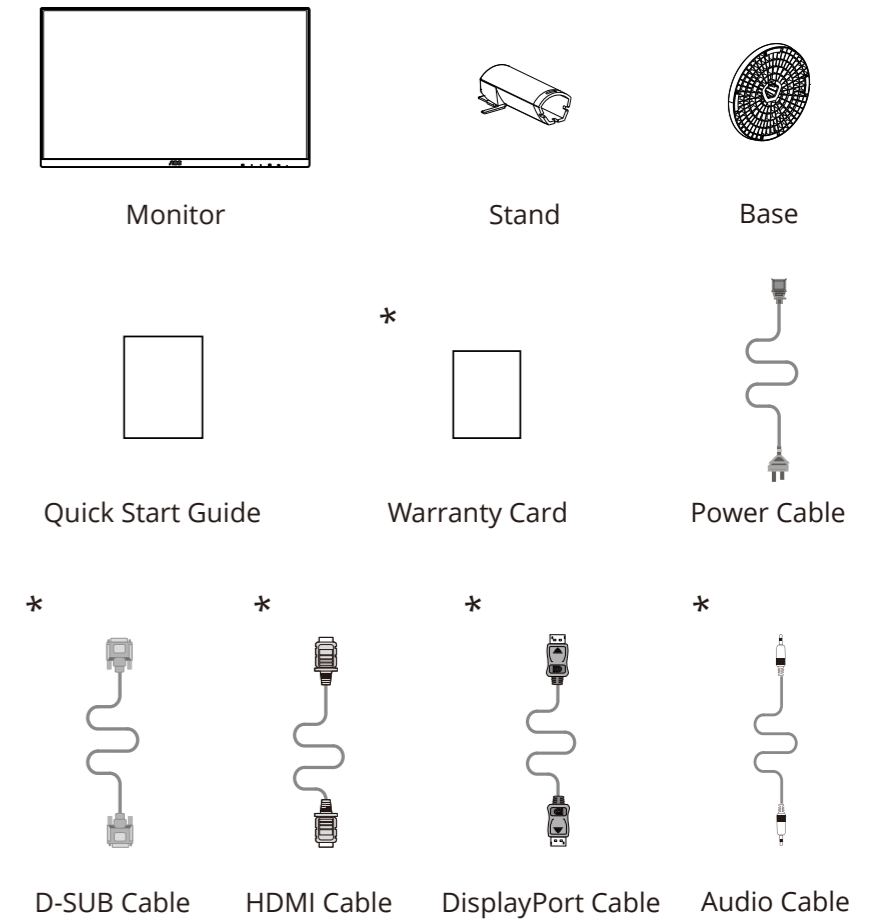

F41G24S1615-4A----

AOC

Quick Start Guide

24B3QA2

www.aoc.com
 ©2025 AOC.All Rights Reserved

*Different according to countries/regions
 Display design may differ from that illustrated

1

2

3

4

General Specification

Panel	Model name	24B3QA2		
	Driving system	TFT Color LCD		
	Viewable image size	60.5cm diagonal (23.8" wide screen)		
	Pixel pitch	0.2745mm(H) x 0.2745mm(V)		
Others	Horizontal scan range	30k-85kHz (D-SUB) 30k-140kHz (HDMI/DisplayPort)		
	Horizontal scan Size (Maximum)	527.04mm		
	Vertical scan range	48-75Hz (D-SUB) 48-120Hz (HDMI/DisplayPort)		
	Vertical scan Size (Maximum)	296.46mm		
	Max resolution	1920x1080@75Hz(D-SUB) 1920x1080@120Hz (HDMI/DisplayPort)		
	Plug & Play	VESA DDC2B/CI		
	Power source	100-240V~, 50/60Hz, 1.5A		
	Power consumption	Typical (default brightness and contrast)	19W	
		Max. (brightness =100, contrast =100)	≤33W	
		Standby mode	≤0.5W	
Dimensions (with stand)	542.4x412.1x202.3mm (WxHxD)			
Net weight	2.97kg			
Physical Characteristics	Connector type	DisplayPort/HDMI/D-Sub/Audio in/Earphone out		
	Signal cable type	Detachable		
	Built-In Speaker	2Wx2		
Environmental	Temperature	Operating	0°C~40°C	
		Non-operating	-25°C~55°C	
	Humidity	Operating	10%~85% (non-condensing)	
		Non-operating	5%~93% (non-condensing)	
Altitude	Operating	0~5000m (0~16404ft)		
	Non-operating	0~12192m (0~40000ft)		