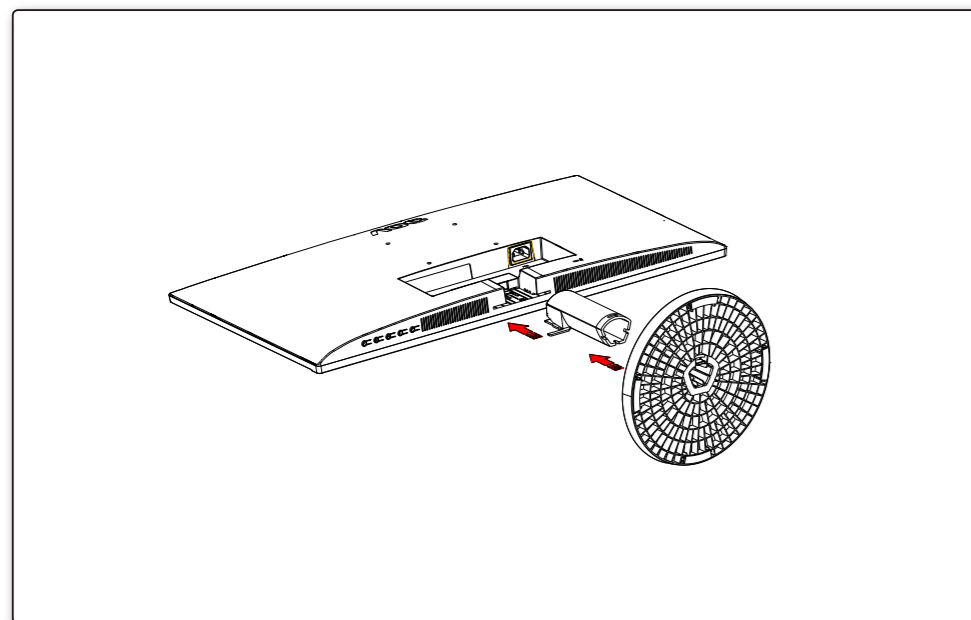

F41G24S1615-4A----

AOC

Quick Start Guide

24B3QA2

www.aoc.com
 ©2025 AOC.All Rights Reserved

*Different according to countries/regions
 Display design may differ from that illustrated

1

2

3

4

General Specification

Panel	Model name	24B3QA2		
	Driving system	TFT Color LCD		
	Viewable image size	60.5cm diagonal (23.8" wide screen)		
	Pixel pitch	0.2745mm(H) x 0.2745mm(V)		
Others	Horizontal scan range	30k-85kHz (D-SUB) 30k-140kHz (HDMI/DisplayPort)		
	Horizontal scan Size (Maximum)	527.04mm		
	Vertical scan range	48-75Hz (D-SUB) 48-120Hz (HDMI/DisplayPort)		
	Vertical scan Size (Maximum)	296.46mm		
	Max resolution	1920x1080@75Hz(D-SUB) 1920x1080@120Hz (HDMI/DisplayPort)		
	Plug & Play	VESA DDC2B/CI		
	Power source	100-240V~, 50/60Hz, 1.5A		
	Power consumption	Typical (default brightness and contrast)	19W	
		Max. (brightness =100, contrast =100)	≤33W	
		Standby mode	≤0.5W	
Dimensions (with stand)	542.4x412.1x202.3mm (WxHxD)			
Net weight	2.97kg			
Physical Characteristics	Connector type	DisplayPort/HDMI/D-Sub/Audio in/Earphone out		
	Signal cable type	Detachable		
	Built-In Speaker	2Wx2		
Environmental	Temperature	Operating	0°C~40°C	
		Non-operating	-25°C~55°C	
	Humidity	Operating	10%~85% (non-condensing)	
		Non-operating	5%~93% (non-condensing)	
Altitude	Operating	0~5000m (0~16404ft)		
	Non-operating	0~12192m (0~40000ft)		