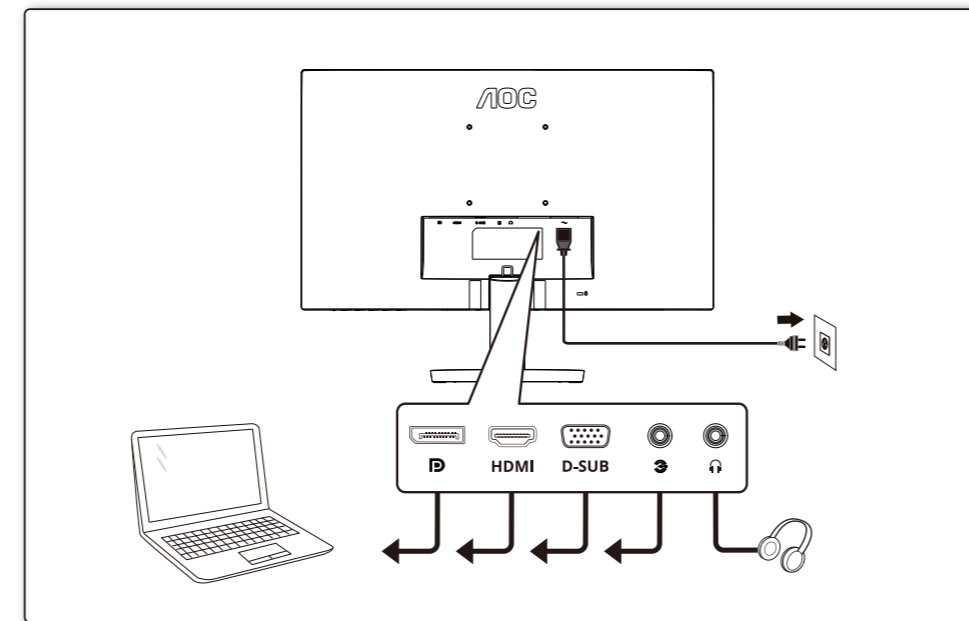

F41G24S1615-4A----

AOC

Quick Start Guide

24B3QA2

www.aoc.com
 ©2025 AOC.All Rights Reserved

*Different according to countries/regions
 Display design may differ from that illustrated

1

2

3

4

General Specification

Panel	Model name	24B3QA2		
	Driving system	TFT Color LCD		
	Viewable image size	60.5cm diagonal (23.8" wide screen)		
	Pixel pitch	0.2745mm(H) x 0.2745mm(V)		
Others	Horizontal scan range	30k-85kHz (D-SUB) 30k-140kHz (HDMI/DisplayPort)		
	Horizontal scan Size (Maximum)	527.04mm		
	Vertical scan range	48-75Hz (D-SUB) 48-120Hz (HDMI/DisplayPort)		
	Vertical scan Size (Maximum)	296.46mm		
	Max resolution	1920x1080@75Hz(D-SUB) 1920x1080@120Hz (HDMI/DisplayPort)		
	Plug & Play	VESA DDC2B/CI		
	Power source	100-240V~, 50/60Hz, 1.5A		
	Power consumption	Typical (default brightness and contrast)	19W	
		Max. (brightness =100, contrast =100)	≤33W	
		Standby mode	≤0.5W	
Dimensions (with stand)	542.4x412.1x202.3mm (WxHxD)			
Net weight	2.97kg			
Physical Characteristics	Connector type	DisplayPort/HDMI/D-Sub/Audio in/Earphone out		
	Signal cable type	Detachable		
	Built-In Speaker	2Wx2		
Environmental	Temperature	Operating	0°C~40°C	
		Non-operating	-25°C~55°C	
	Humidity	Operating	10%~85% (non-condensing)	
		Non-operating	5%~93% (non-condensing)	
Altitude	Operating	0~5000m (0~16404ft)		
	Non-operating	0~12192m (0~40000ft)		