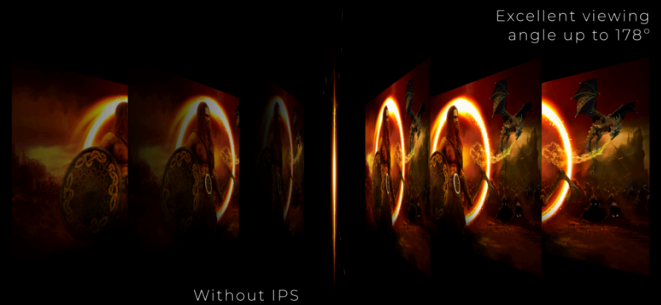

IPS WIDE VIEW

27" IPS panel, FreeSync and a short response time of 1ms. The AOC 27G2AE display is fast and colourful, no matter what game you're playing.

- **Minimal bezel distraction for the ultimate battle station**
- **FreeSync Premium**
- **IPS Panel**
- **Speakers**
- **Low Input Lag**
- **6 Games Mode**

MINIMAL BEZEL DISTRACTION FOR THE ULTIMATE BATTLE STATION

Expand your view with multiple monitor set-up. The narrow border and frameless design offer the minimal bezel distraction for the ultimate battle station.

IPS PANEL

IPS panel ensures an excellent viewing experience with lifelike yet brilliant and accurate colours. Colours look consistent no matter from which angle you look at the display

SPEAKERS

Built-in speakers make it easy to catch up with family, friends and colleagues. For movies, music, games and more, you'll enjoy quality audio without the hassle of connecting external speakers.

DISPLAY INFORMATION

Screen size (inch)	27,0
Flat / Curved	Flat
Panel resolution	1920x1080
Aspect ratio	16:9
Panel type	IPS
Backlight type	WLED
Max Refresh rate	144 Hz
Response time MPRT	1 ms
Viewing angle (CR10)	178/178
Display colours	16.7 Million
Brightness in nits	250 cd/m2