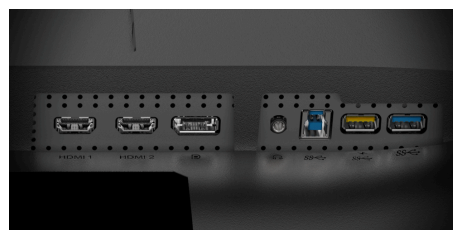

USB Hub

Built-in USB hubs in AOC's monitors bring ease of use and practicality to your desk. Side mounted ports are easily reachable without even looking at them; negating time wasted searching the backside of a PC case to find a free USB port.